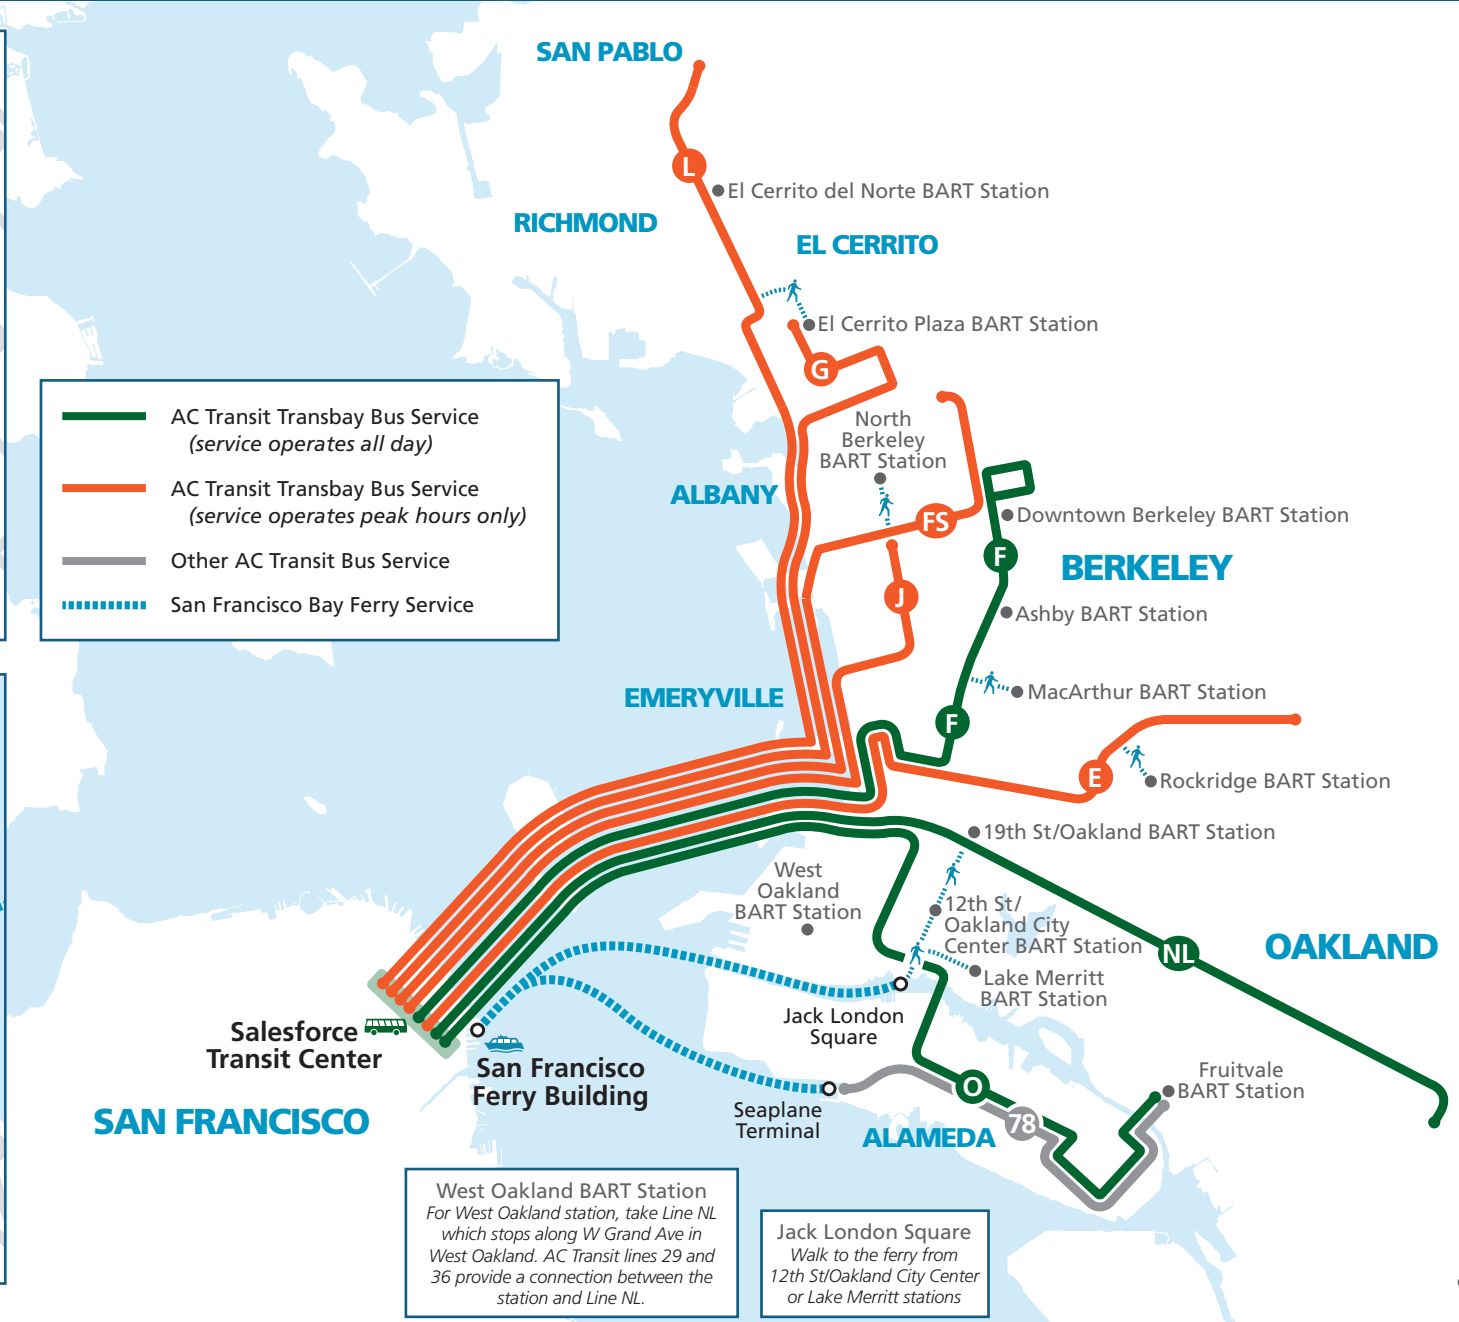

Transbay Service from BART Stations

- AC Transit Transbay Bus Service (service operates all day)
- AC Transit Transbay Bus Service (service operates peak hours only)
- Other AC Transit Bus Service
- San Francisco Bay Ferry Service

West Oakland BART Station
For West Oakland station, take Line NL which stops along W Grand Ave in West Oakland. AC Transit lines 29 and 36 provide a connection between the station and Line NL.

Jack London Square
Walk to the ferry from 12th St/Oakland City Center or Lake Merritt stations