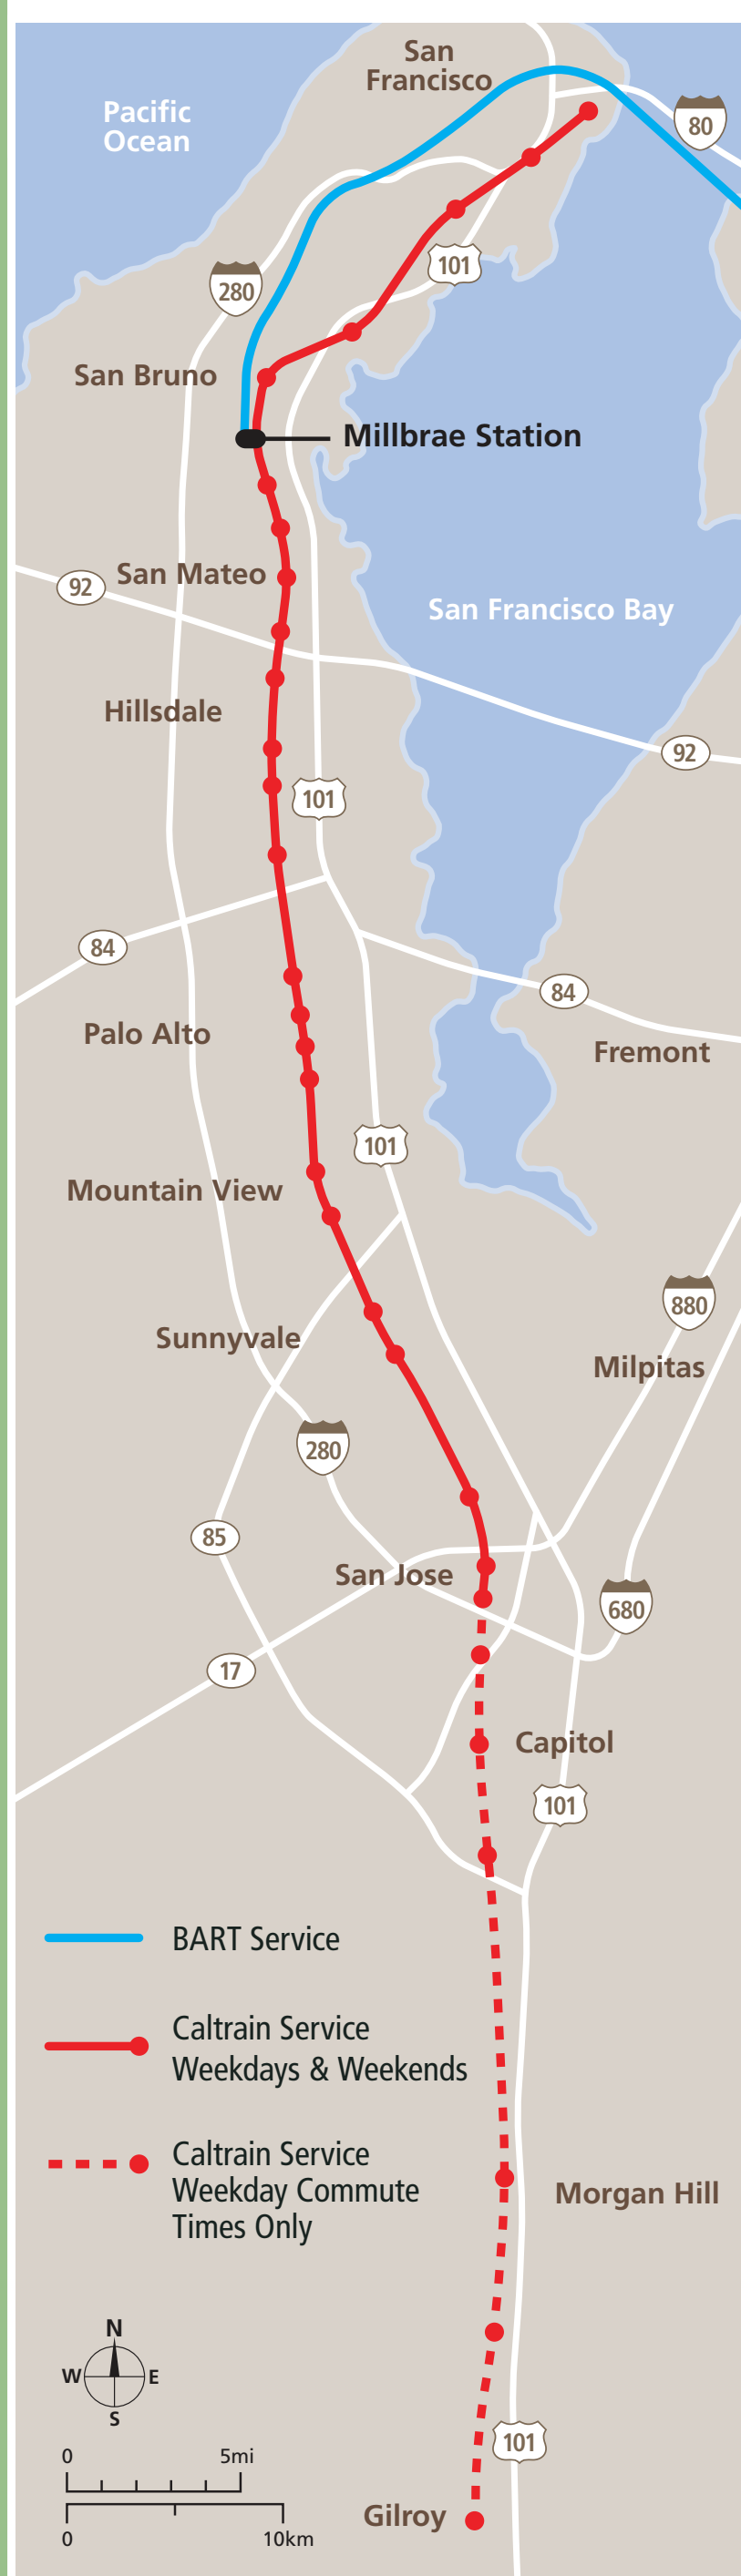

Transit Routes

Rutas del tránsito

公車路線圖

Transit Information

Millbrae Station

Millbrae

Map Key

- You Are Here
- 3-Minute Walk
  500ft/150m Radius
- BART
- Caltrain
- SamTrans
- Route Terminus
- Bicycle Trail or Lane

Broadway Caltrain Station only served on weekends; no service Monday-Friday.

This map does not show all commuter, express, special event, or all-night routes. Service may vary with time of day or day of week. Service changes may have occurred since printing. Please consult transit agency schedule or contact 511 for more information.

Regional Rail Connections

Call 511 | 511.org