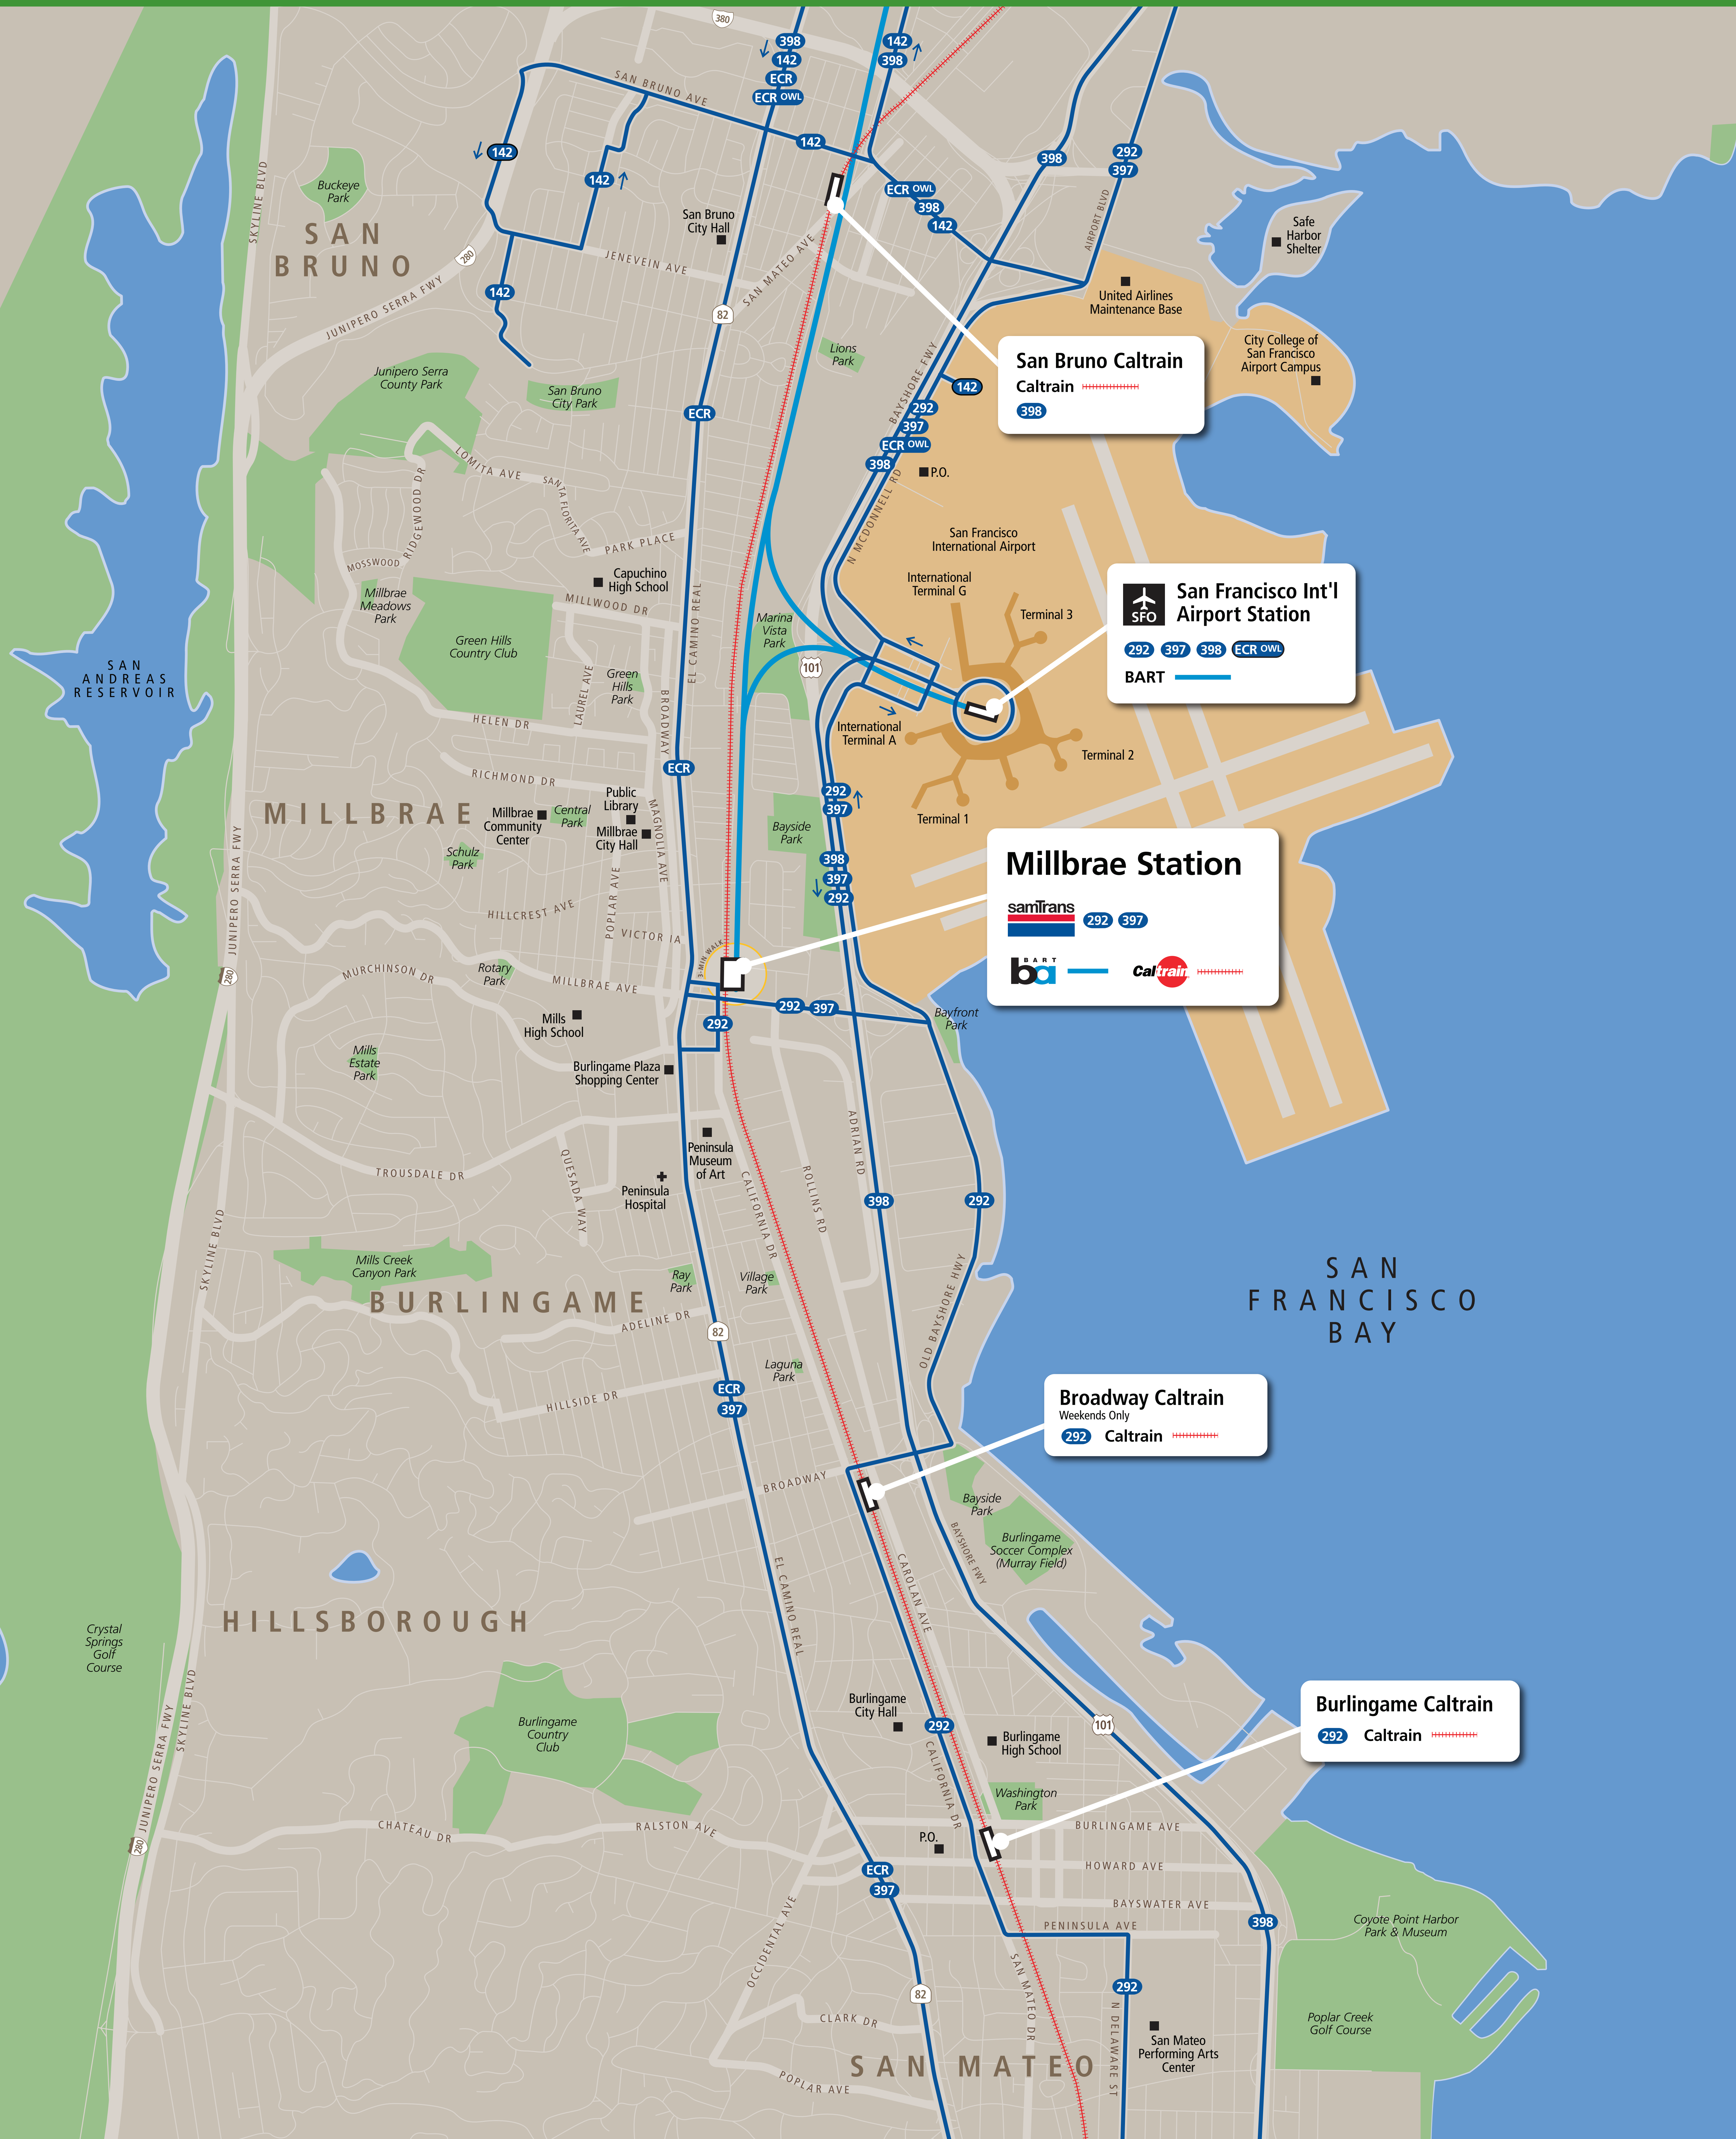

Transit Routes

Rutas del tránsito

公車路線圖

Transit Information

Millbrae Station

Millbrae

Map Key

- You Are Here
- 3-Minute Walk
  500ft/150m Radius
- BART
- Caltrain
- SamTrans
- Route Terminus
- Bicycle Trail or Lane

Broadway Caltrain Station only served on weekends; no service Monday-Friday.

This map does not show all commuter, express, special event, or all-night routes. Service may vary with time of day or day of week. Service changes may have occurred since printing. Please consult transit agency schedule or contact 511 for more information.

Regional Rail Connections

Call 511 | 511.org