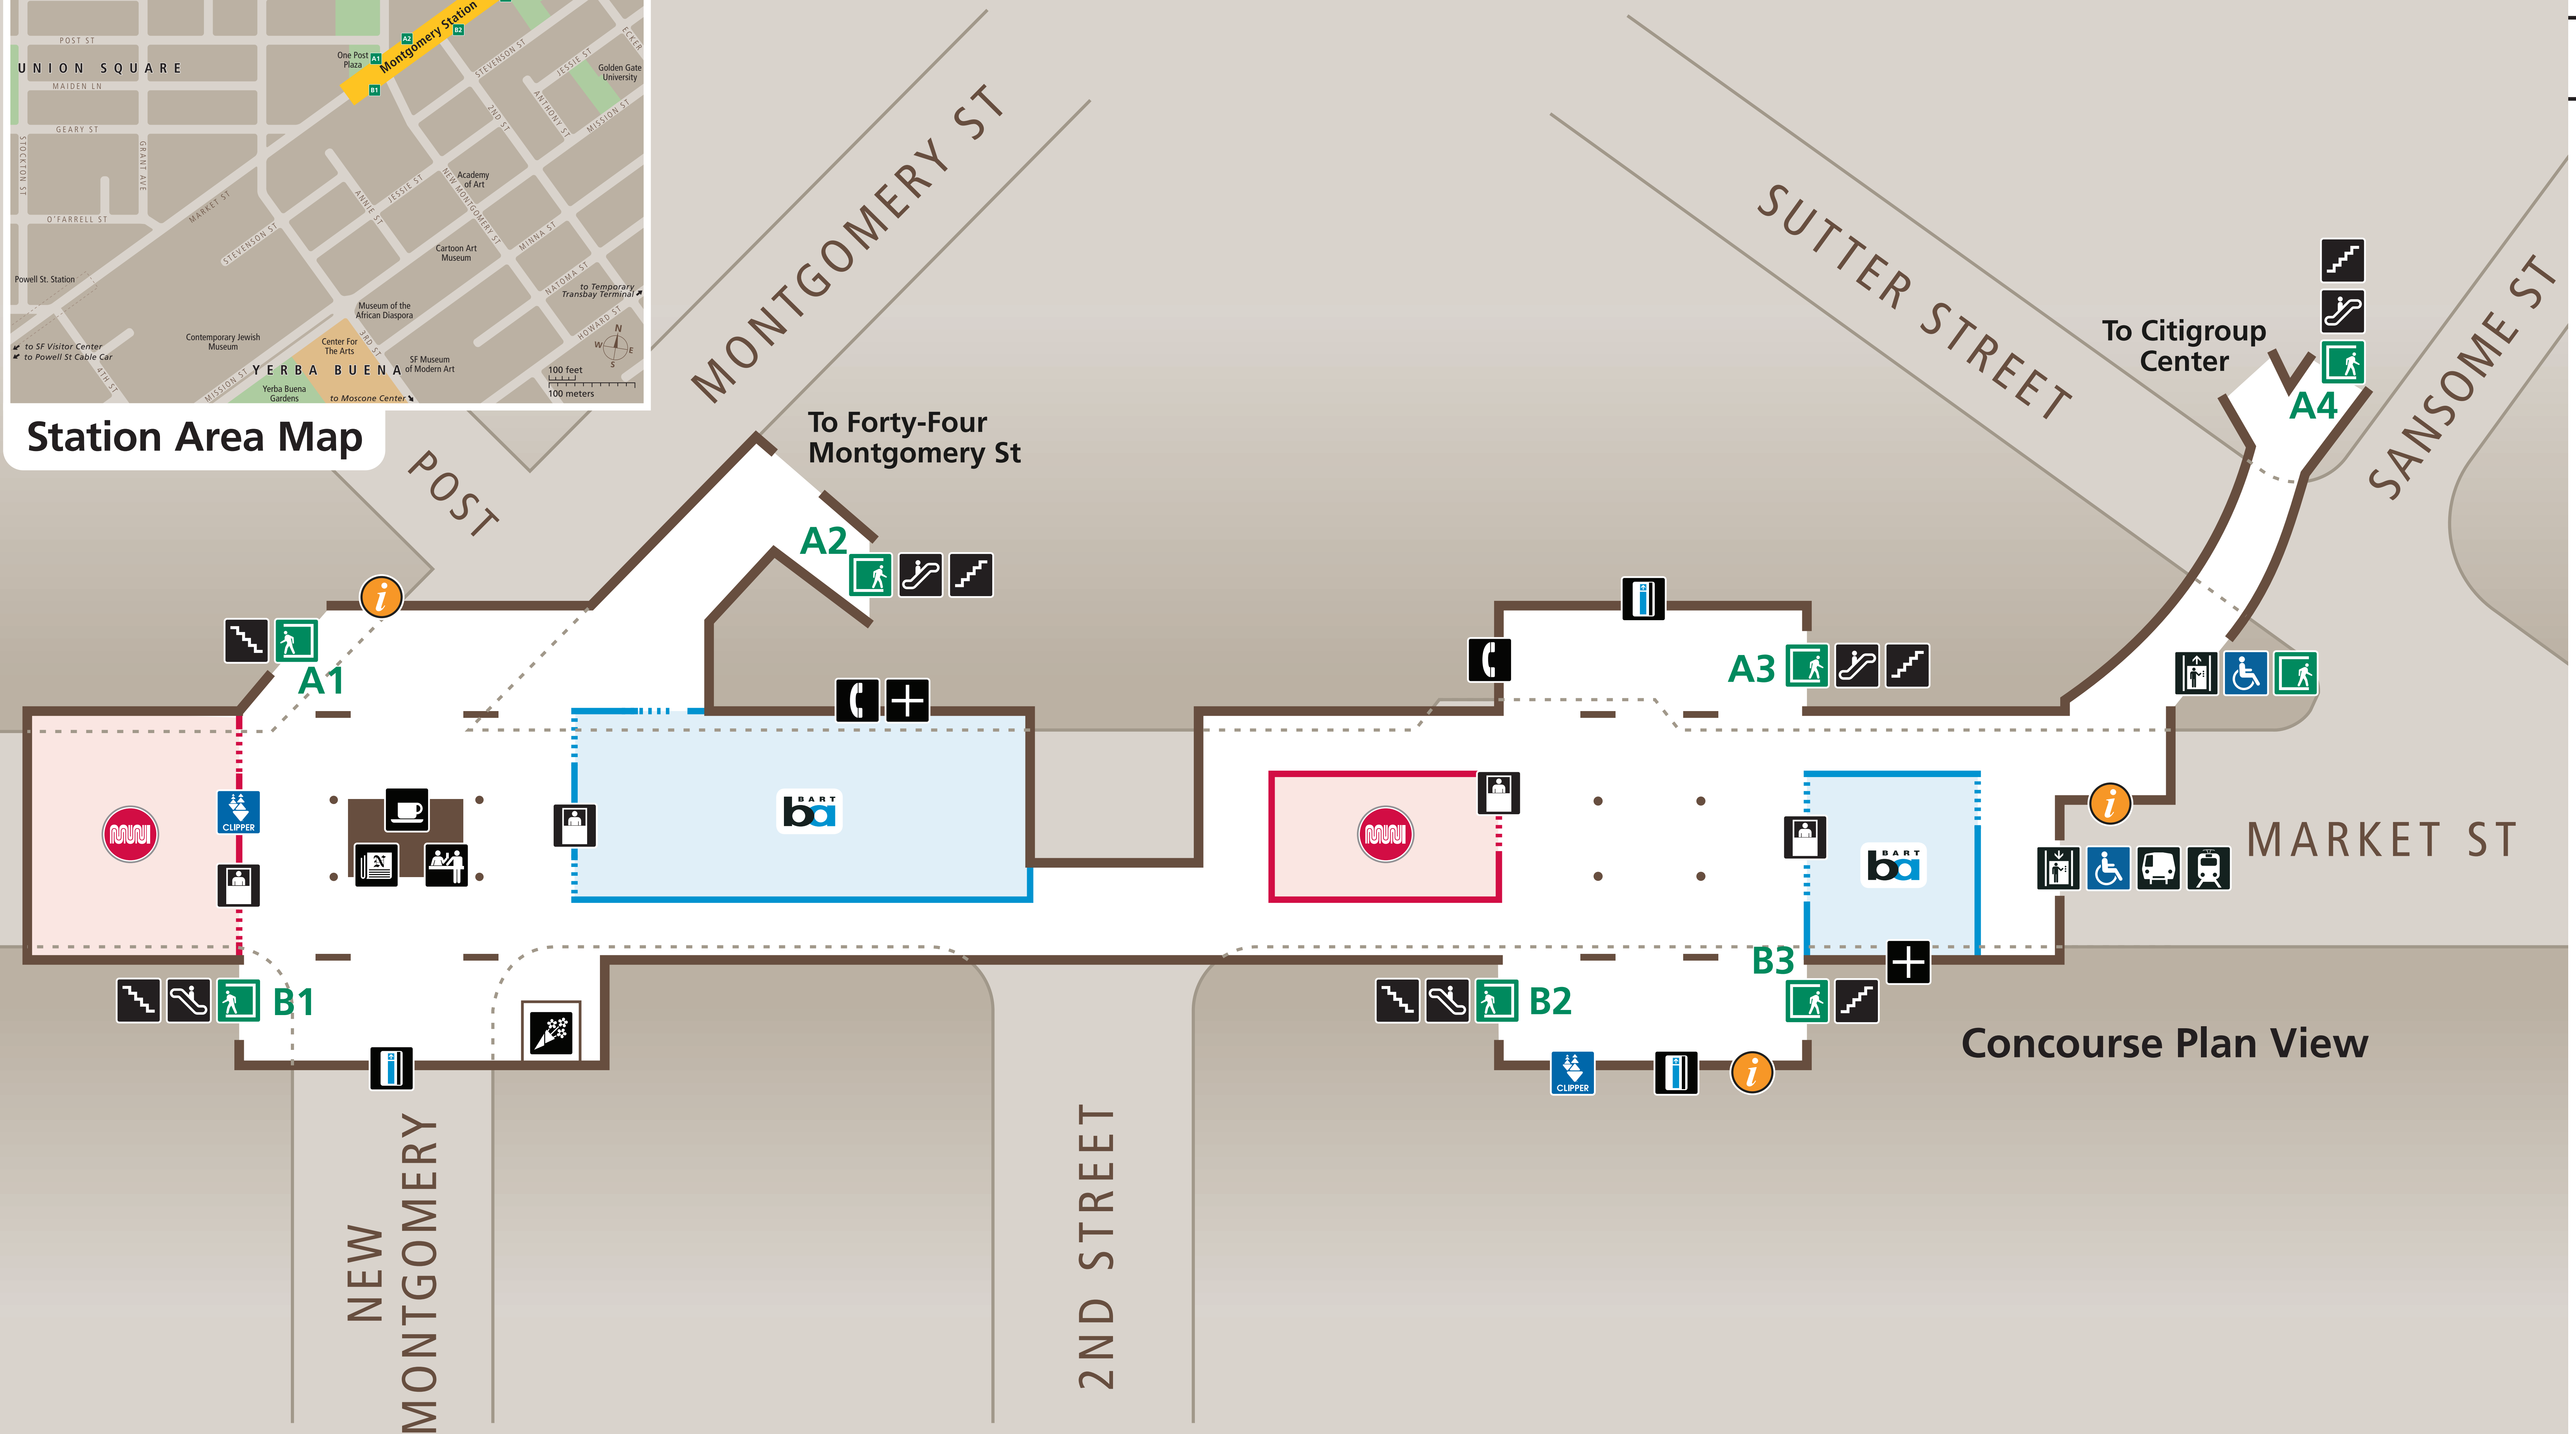

Station Map

Mapa de la estación

車站地圖

Station Area Map

Concourse Plan View

Station Section View

Transit Information

Montgomery Station

San Francisco

Map Key

- ★ You Are Here
 - ⓘ Transit Information
 - 🚪 Exit
 - A1 to Market St & Post St
 - A2 to Market St & Montgomery St
 - A3 to Market St & Sutter St
 - A4 to Sansome St & Sutter St
 - B1 to New Montgomery St
 - B2 to Market St & 2nd St
 - B3 to Market St (500 Block)
 - 🚆 BART Train
 - ☕ Coffee Shop
 - 🛗 Elevator
 - 🏃 Escalator
 - 🌸 Florist Booth
 - 🚊 Muni Metro Light Rail
 - 📰 News Stand
 - 🏠 Stairs
 - 👮 Station Agent Booth
 - ☎ Telephone
- Ticket Vending:
- 💵 BART / Clipper Add Cash Value
 - 👛 Clipper / Add Cash Value
 - ⊕ Addfare
 - 🏪 Transit Store (Ticket Purchase)
 - ♿ Wheelchair Accessible