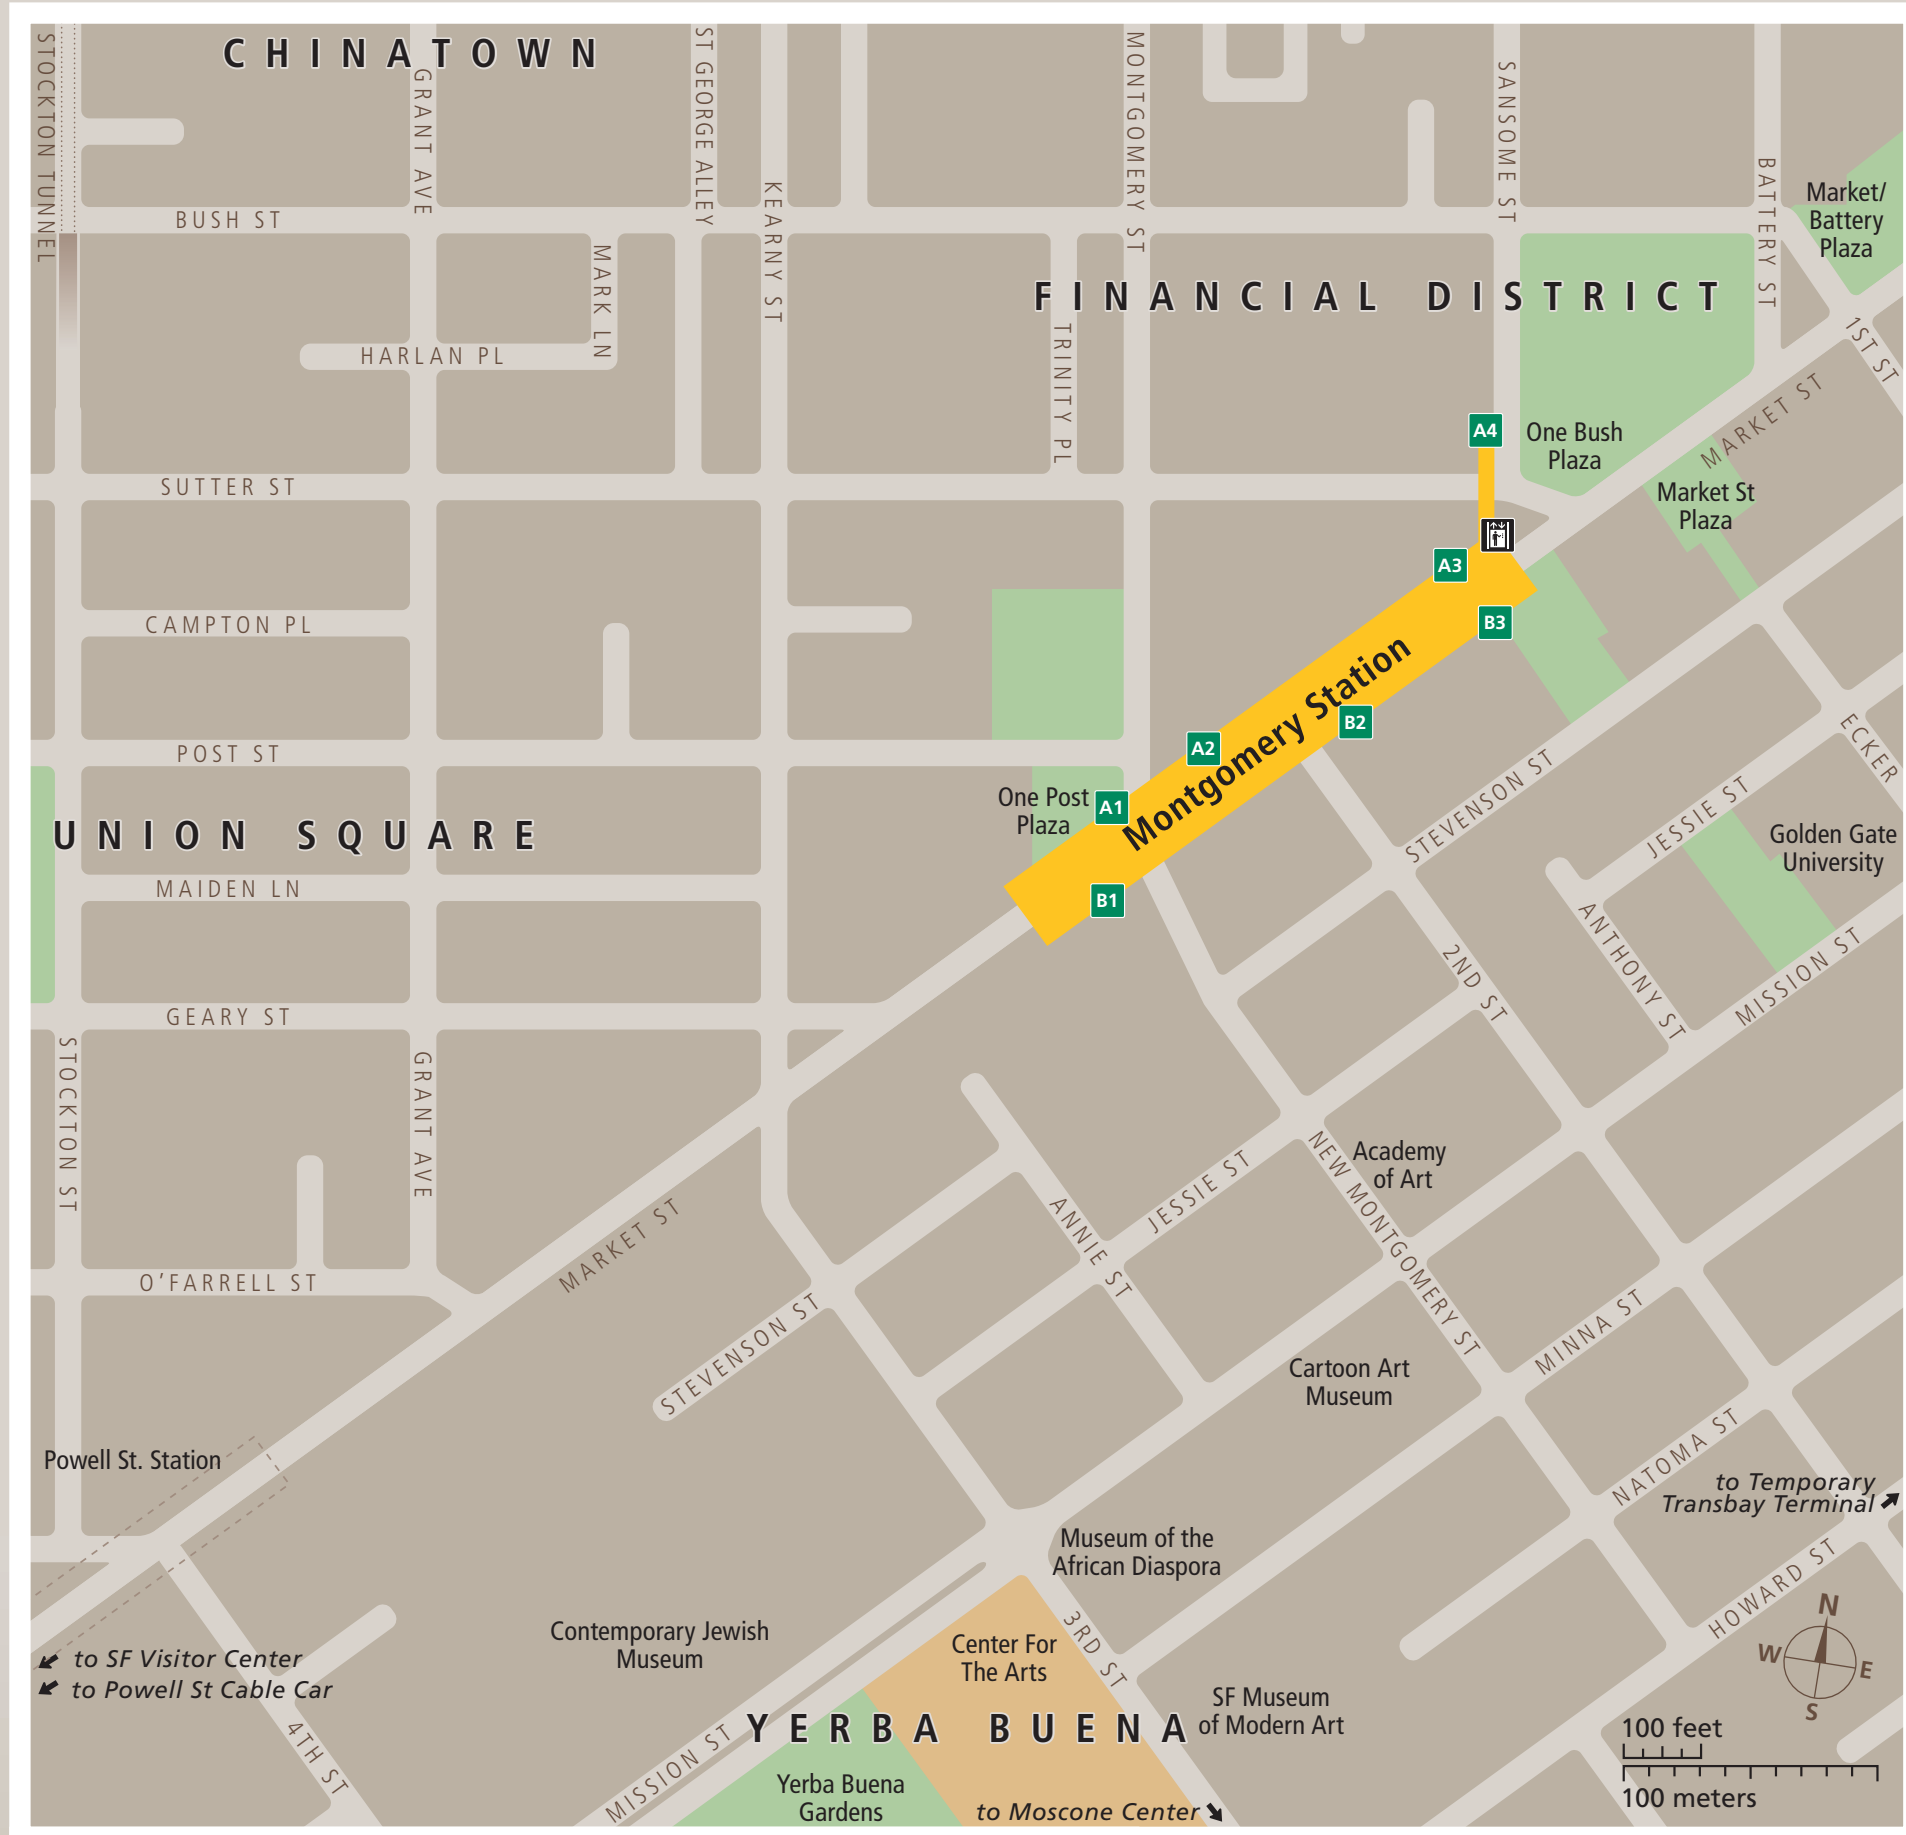

Station Map

Mapa de la estación

車站地圖

Station Area Map

Concourse Plan View

Station Section View

Transit Information

Montgomery Station

San Francisco

Map Key

- ★ You Are Here
 - ⓘ Transit Information
 - 🚪 Exit
 - A1 to Market St & Post St
 - A2 to Market St & Montgomery St
 - A3 to Market St & Sutter St
 - A4 to Sansome St & Sutter St
 - B1 to New Montgomery St
 - B2 to Market St & 2nd St
 - B3 to Market St (500 Block)
 - 🚆 BART Train
 - ☕ Coffee Shop
 - 🛗 Elevator
 - 🏃 Escalator
 - 🌸 Florist Booth
 - 🚊 Muni Metro Light Rail
 - 📰 News Stand
 - 🏠 Stairs
 - 👮 Station Agent Booth
 - ☎ Telephone
- Ticket Vending:
- 💵 BART / Clipper Add Cash Value
 - 👛 Clipper / Add Cash Value
 - ⊕ Addfare
 - 🏪 Transit Store (Ticket Purchase)
 - ♿ Wheelchair Accessible