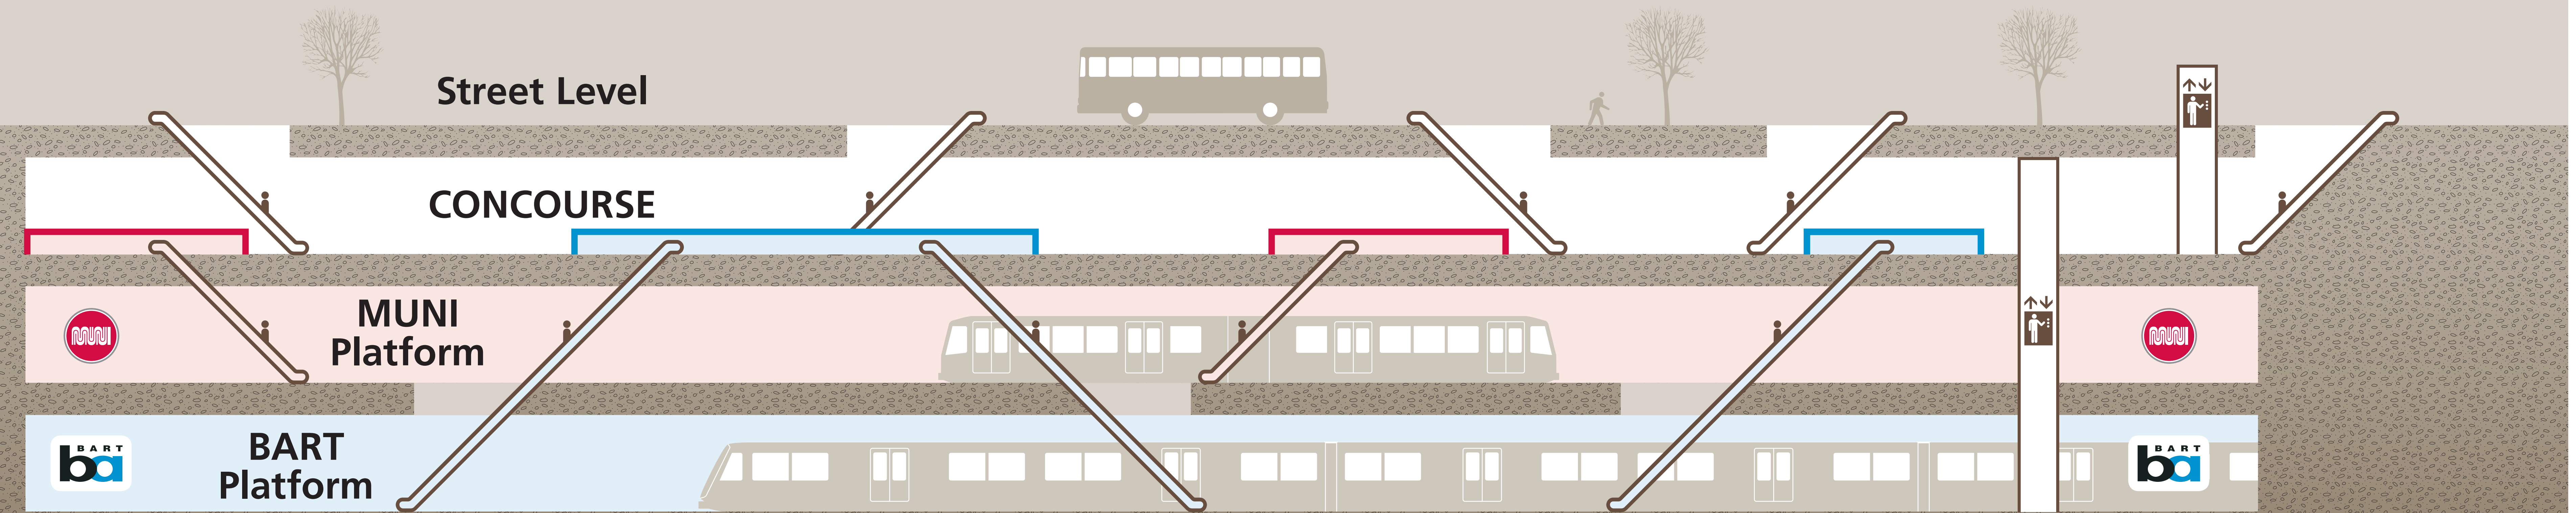

Station Map

Mapa de la estación

車站地圖

Station Area Map

Concourse Plan View

Station Section View

Transit Information

Montgomery Station

San Francisco

Map Key

- ★ You Are Here
 - ⓘ Transit Information
 - 🚪 Exit
 - A1 to Market St & Post St
 - A2 to Market St & Montgomery St
 - A3 to Market St & Sutter St
 - A4 to Sansome St & Sutter St
 - B1 to New Montgomery St
 - B2 to Market St & 2nd St
 - B3 to Market St (500 Block)
 - 🚆 BART Train
 - ☕ Coffee Shop
 - 🛗 Elevator
 - 🏃 Escalator
 - 🌸 Florist Booth
 - 🚊 Muni Metro Light Rail
 - 📰 News Stand
 - 🏠 Stairs
 - 👮 Station Agent Booth
 - ☎ Telephone
- Ticket Vending:
- 💵 BART / Clipper Add Cash Value
 - 👛 Clipper / Add Cash Value
 - ⊕ Addfare
 - 🏪 Transit Store (Ticket Purchase)
 - ♿ Wheelchair Accessible

Free Bay Area
Transit Information
Dial 5-1-1 or visit 511.org

Sponsored by the Metropolitan Transportation Commission. Contact us at (510) 817-5900 or signcomments@mtc.ca.gov.