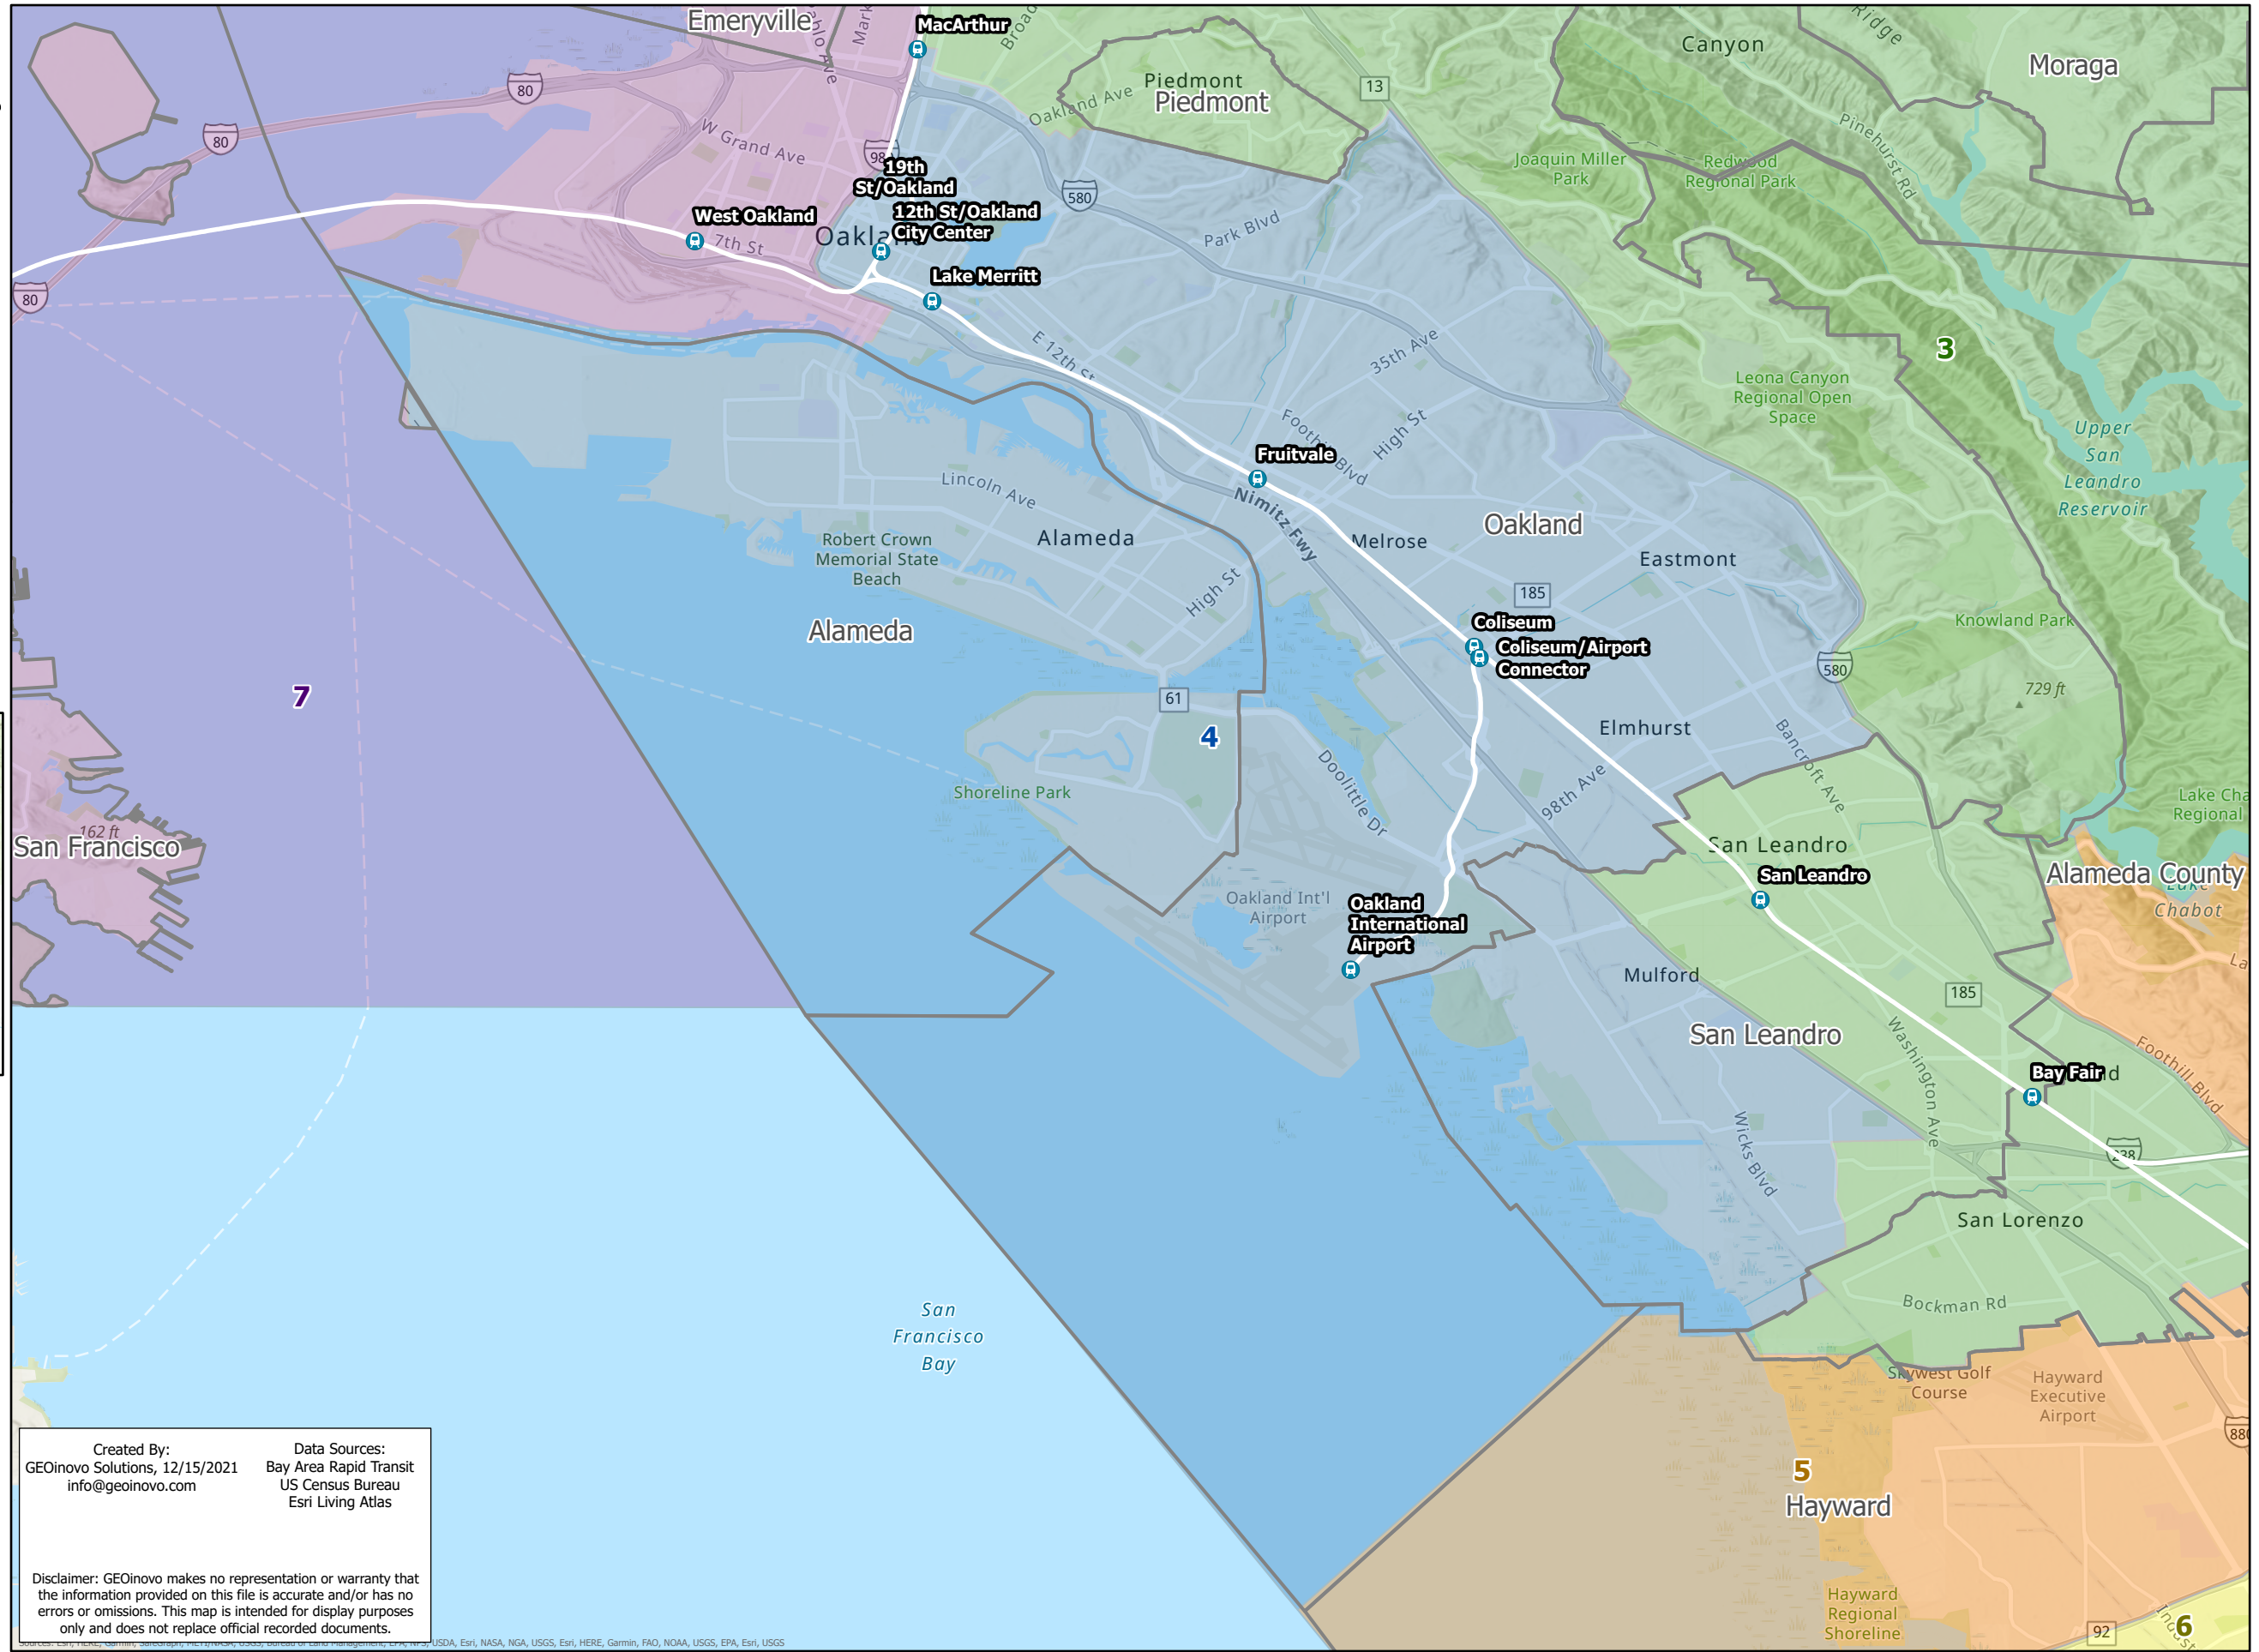

BART Board of Directors Districts

Current Districts

Map Legend

- BART Station
- City Boundary
- District 1
- District 2
- District 3
- District 4
- District 5
- District 6
- District 7
- District 8
- District 9

Created By:
GEOinovo Solutions, 12/15/2021
info@geoinovo.com

Data Sources:
Bay Area Rapid Transit
US Census Bureau
Esri Living Atlas

Disclaimer: GEOinovo makes no representation or warranty that the information provided on this file is accurate and/or has no errors or omissions. This map is intended for display purposes only and does not replace official recorded documents.