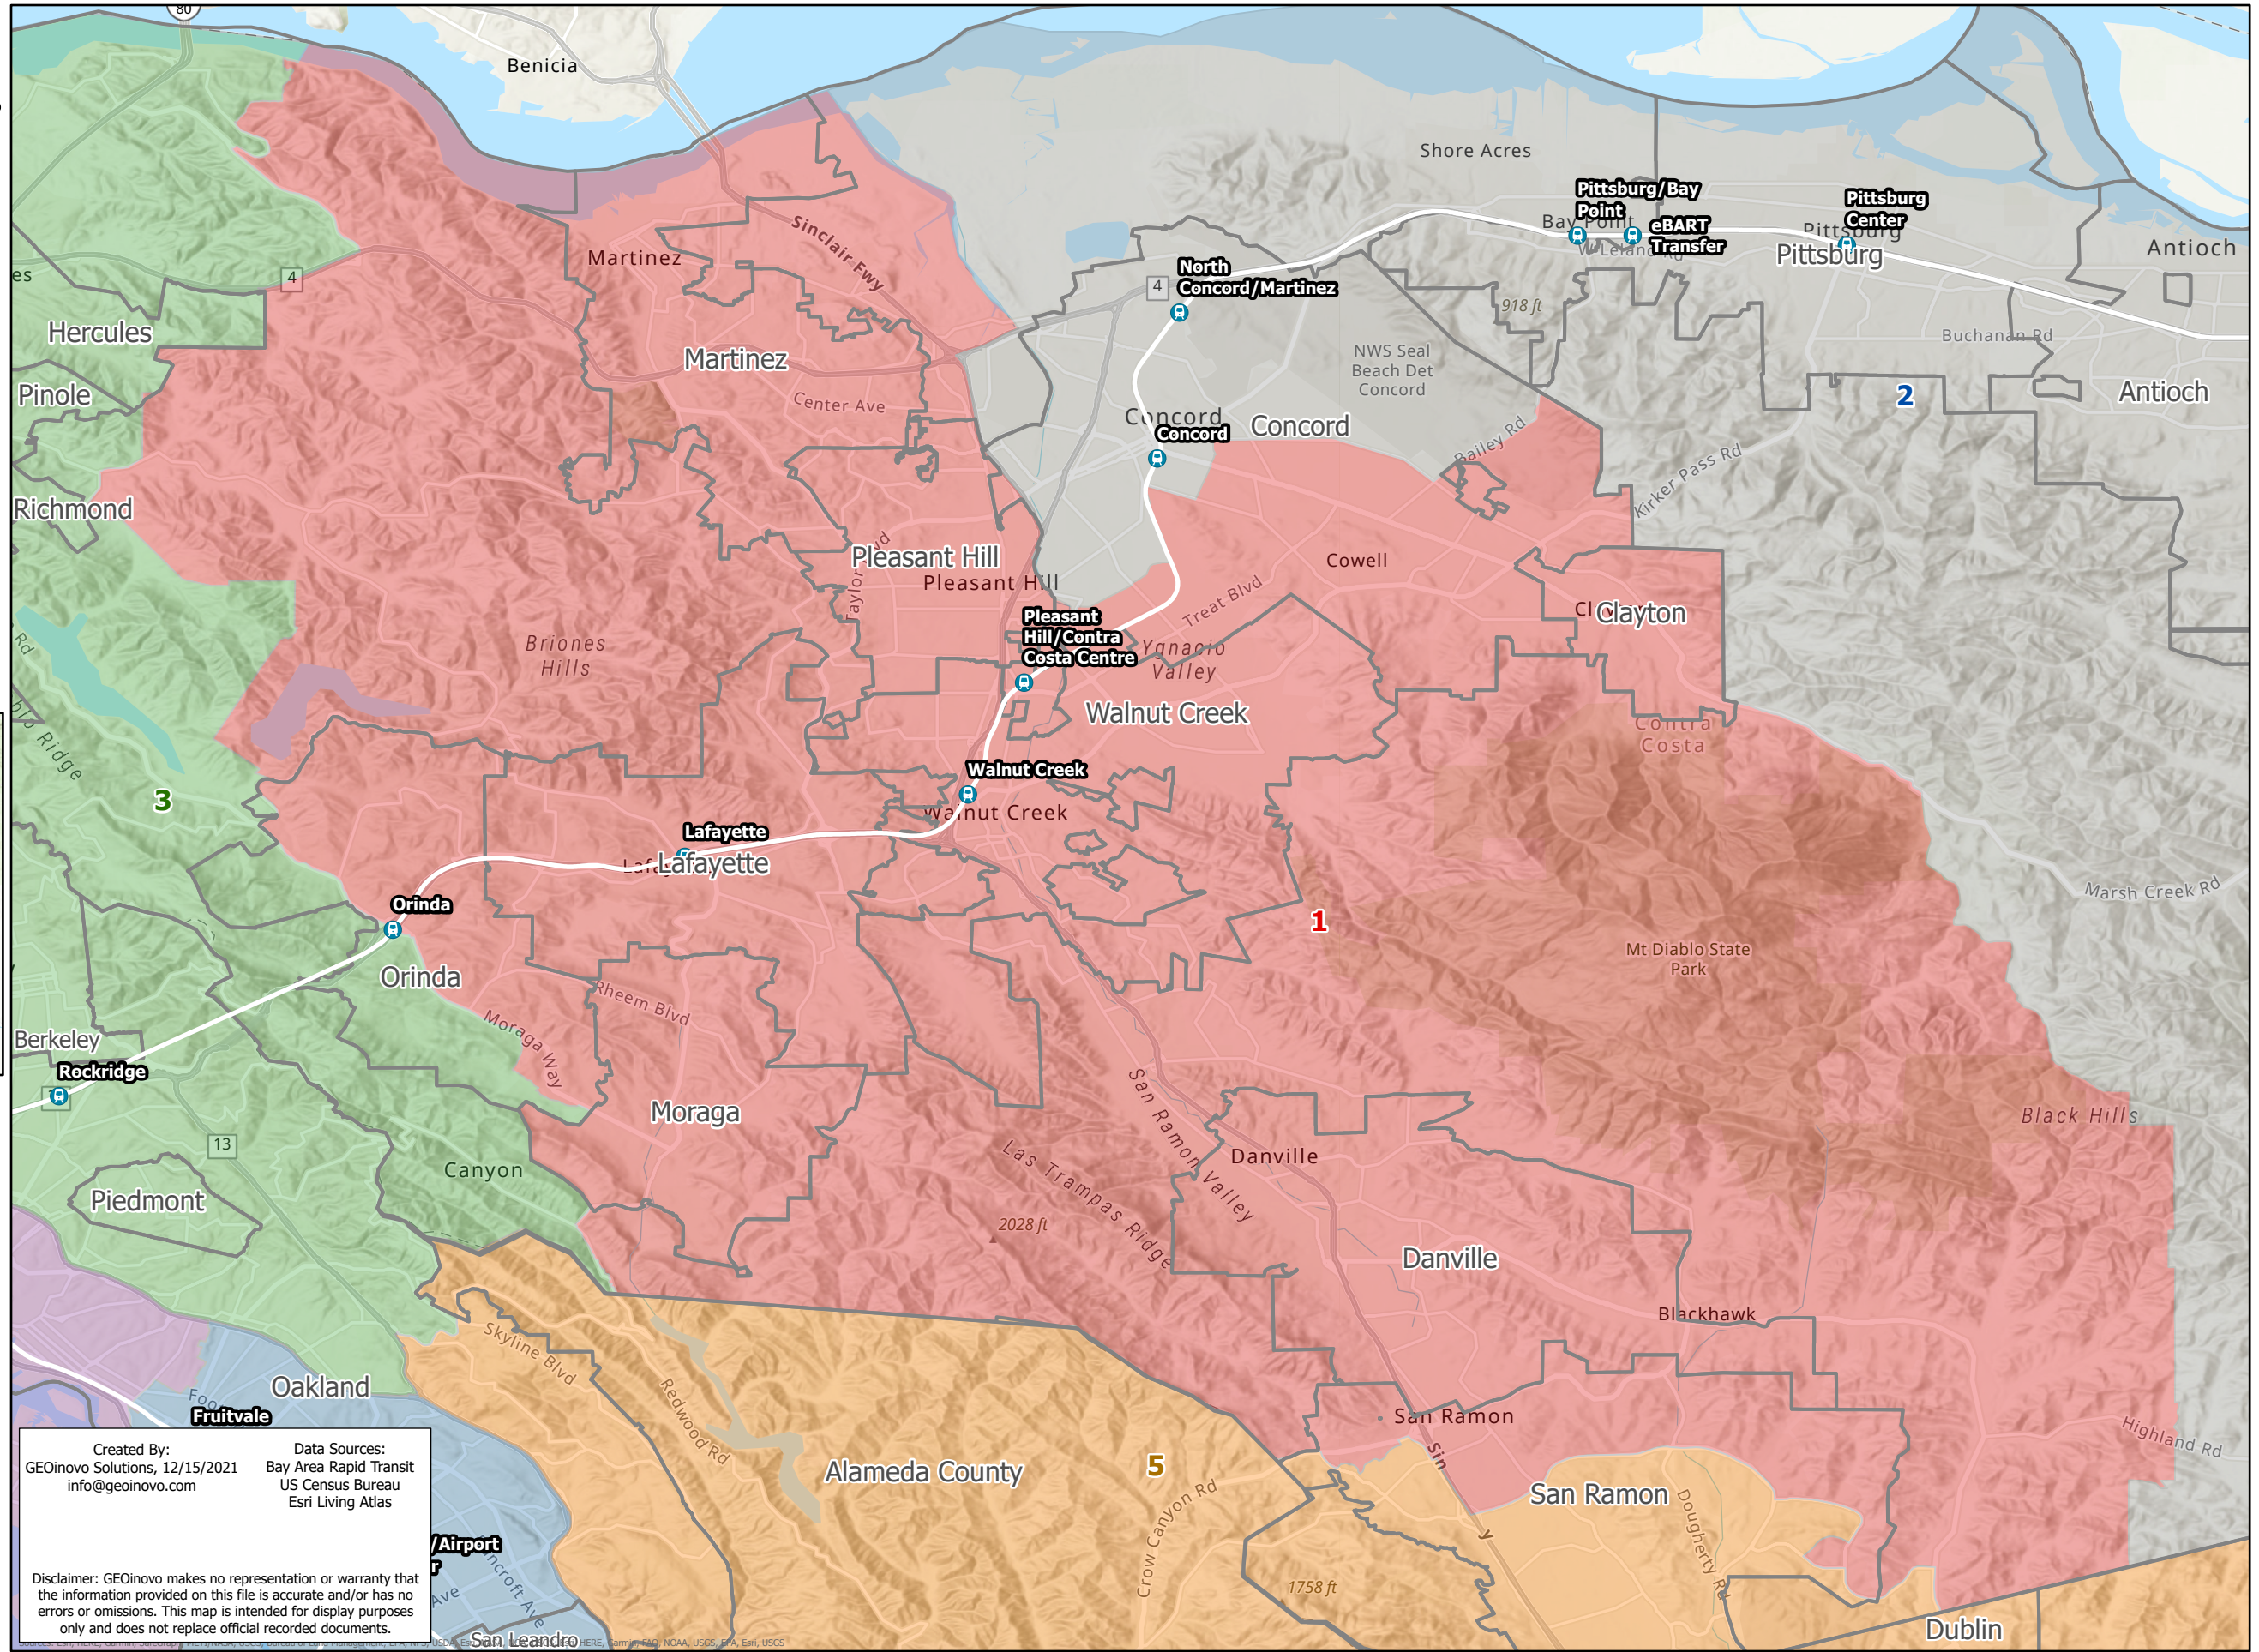

BART Board of Directors Districts

Plan A

Map Legend

-  BART Station
-  City Boundary
-  District 1
-  District 2
-  District 3
-  District 4
-  District 5
-  District 6
-  District 7
-  District 8
-  District 9

Created By:
GEOinovo Solutions, 12/15/2021
info@geoinovo.com

Data Sources:
Bay Area Rapid Transit
US Census Bureau
Esri Living Atlas

Disclaimer: GEOinovo makes no representation or warranty that the information provided on this file is accurate and/or has no errors or omissions. This map is intended for display purposes only and does not replace official recorded documents.