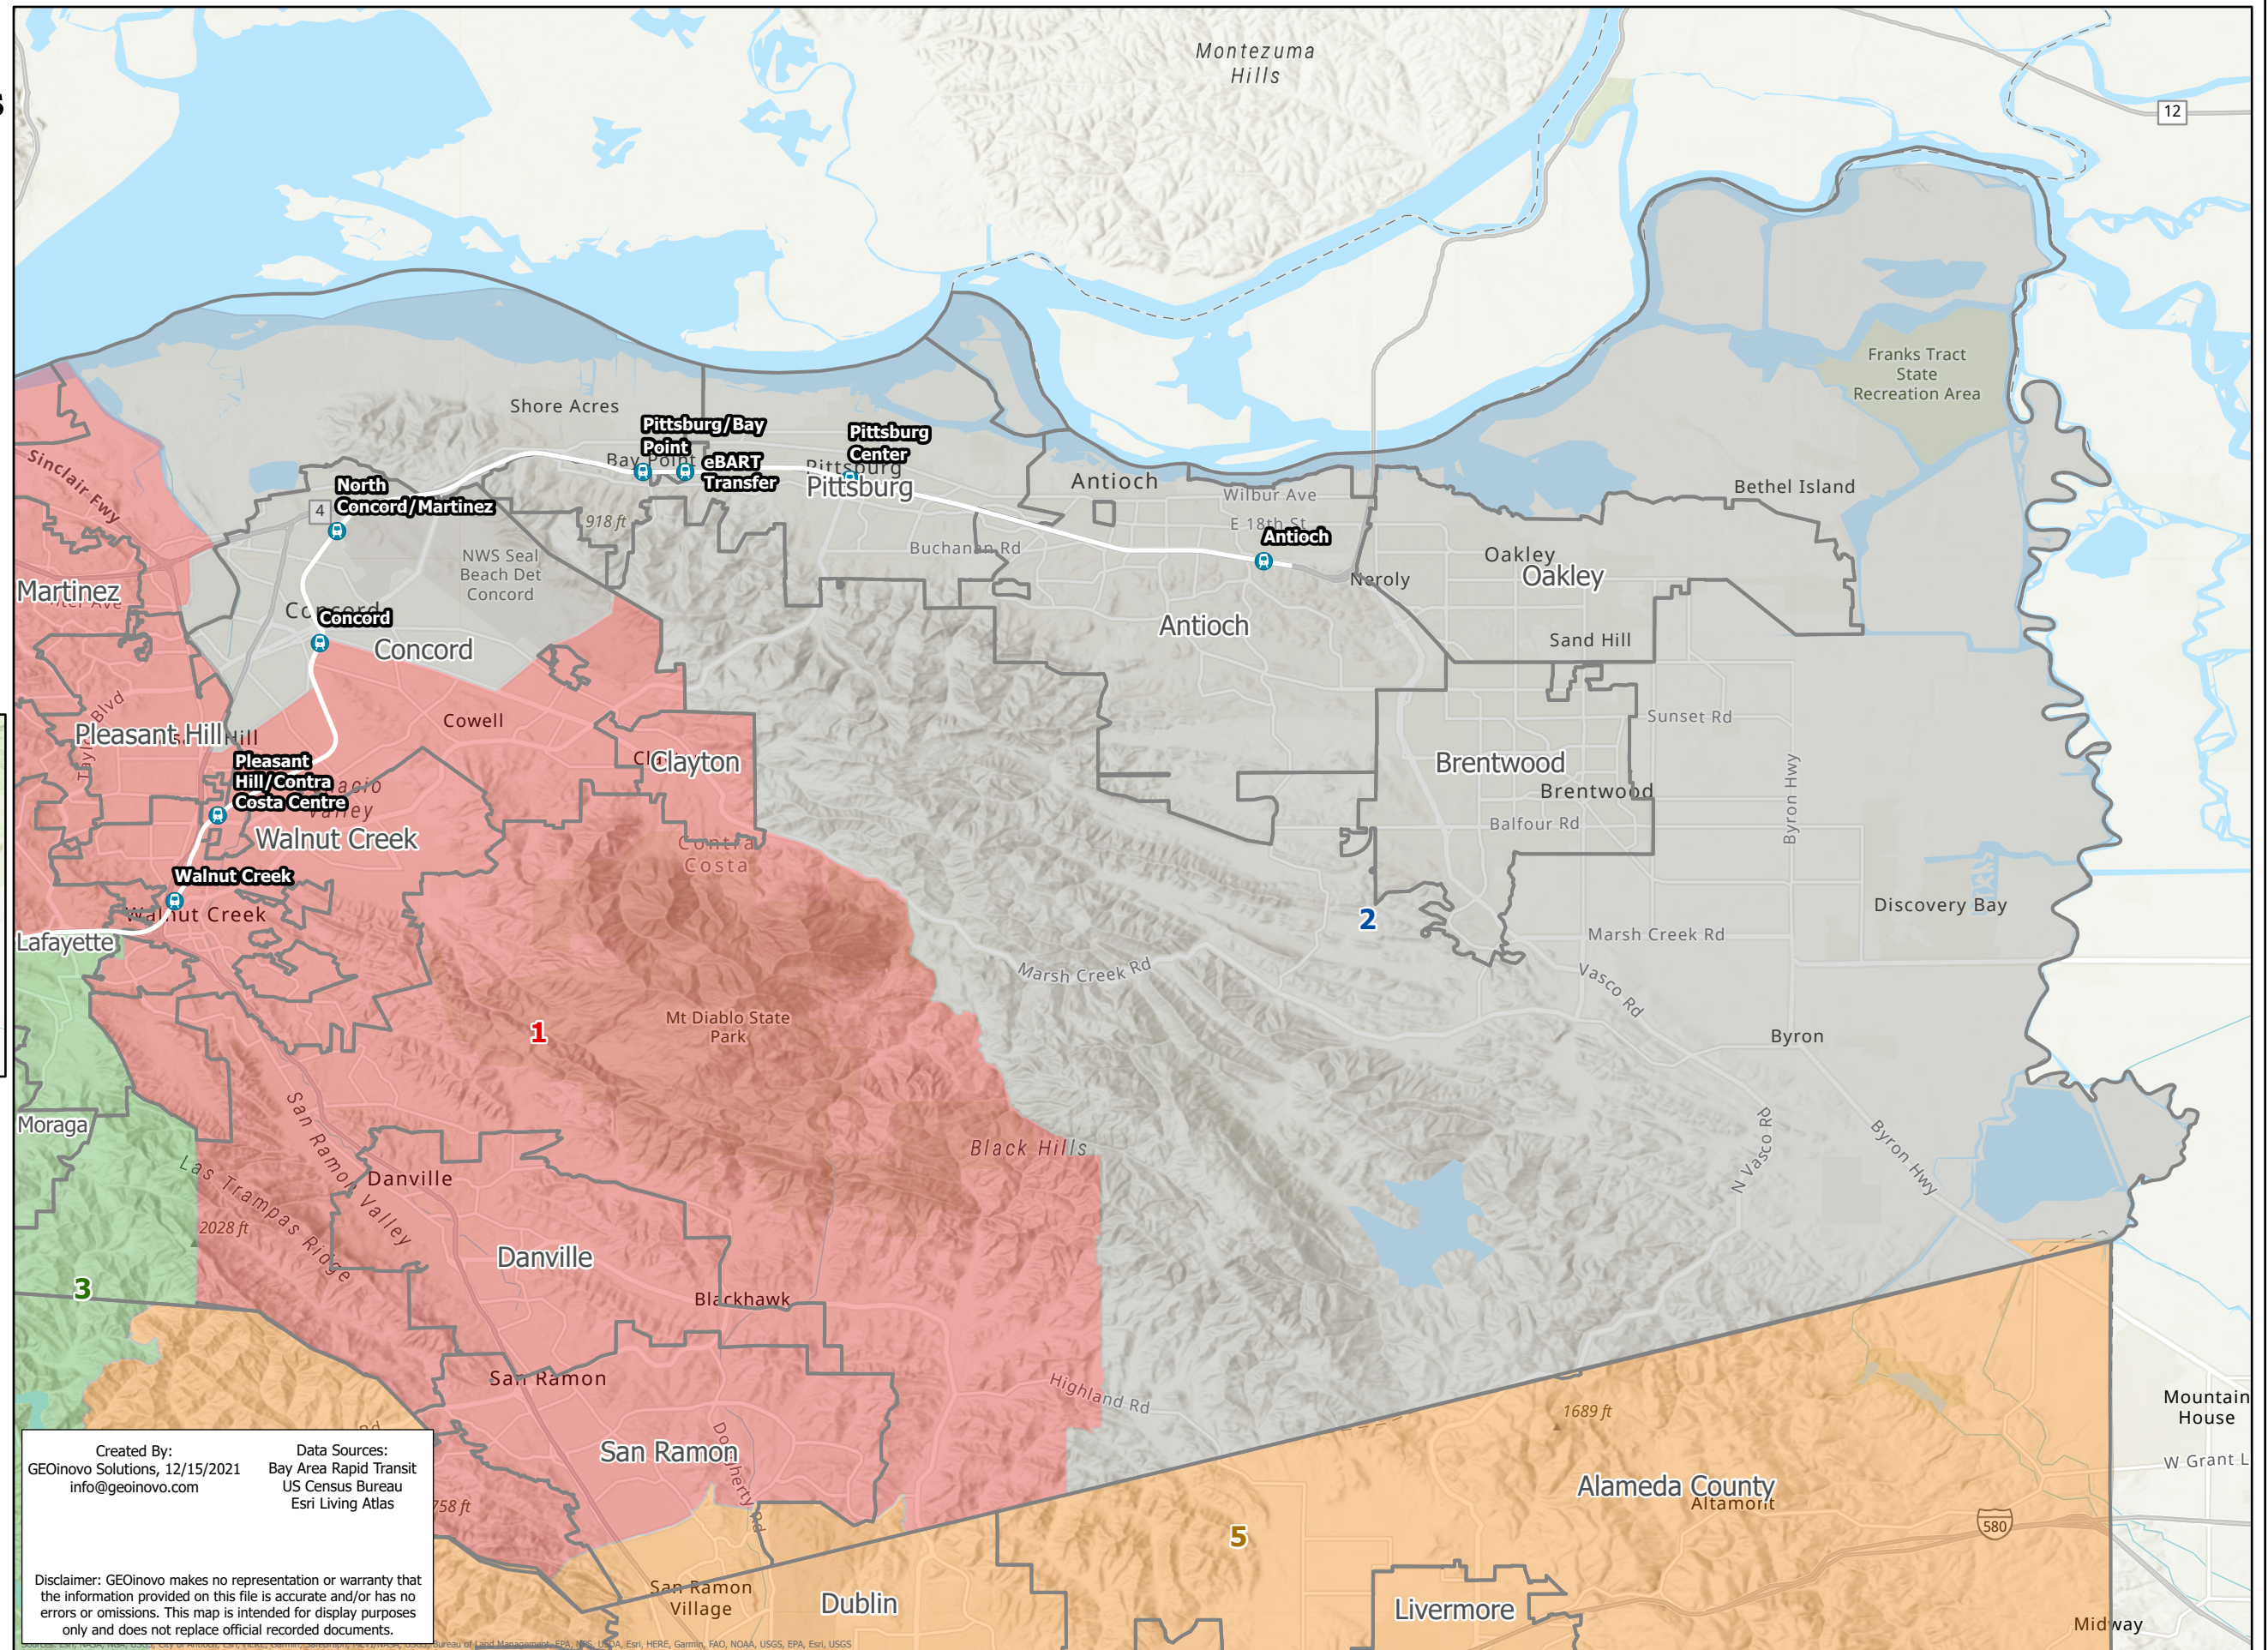

BART Board of Directors Districts

Plan B

Map Legend

-  BART Station
-  City Boundary
-  District 1
-  District 2
-  District 3
-  District 4
-  District 5
-  District 6
-  District 7
-  District 8
-  District 9

Created By:
GEOinovo Solutions, 12/15/2021
info@geoinovo.com

Data Sources:
Bay Area Rapid Transit
US Census Bureau
Esri Living Atlas

Disclaimer: GEOinovo makes no representation or warranty that the information provided on this file is accurate and/or has no errors or omissions. This map is intended for display purposes only and does not replace official recorded documents.