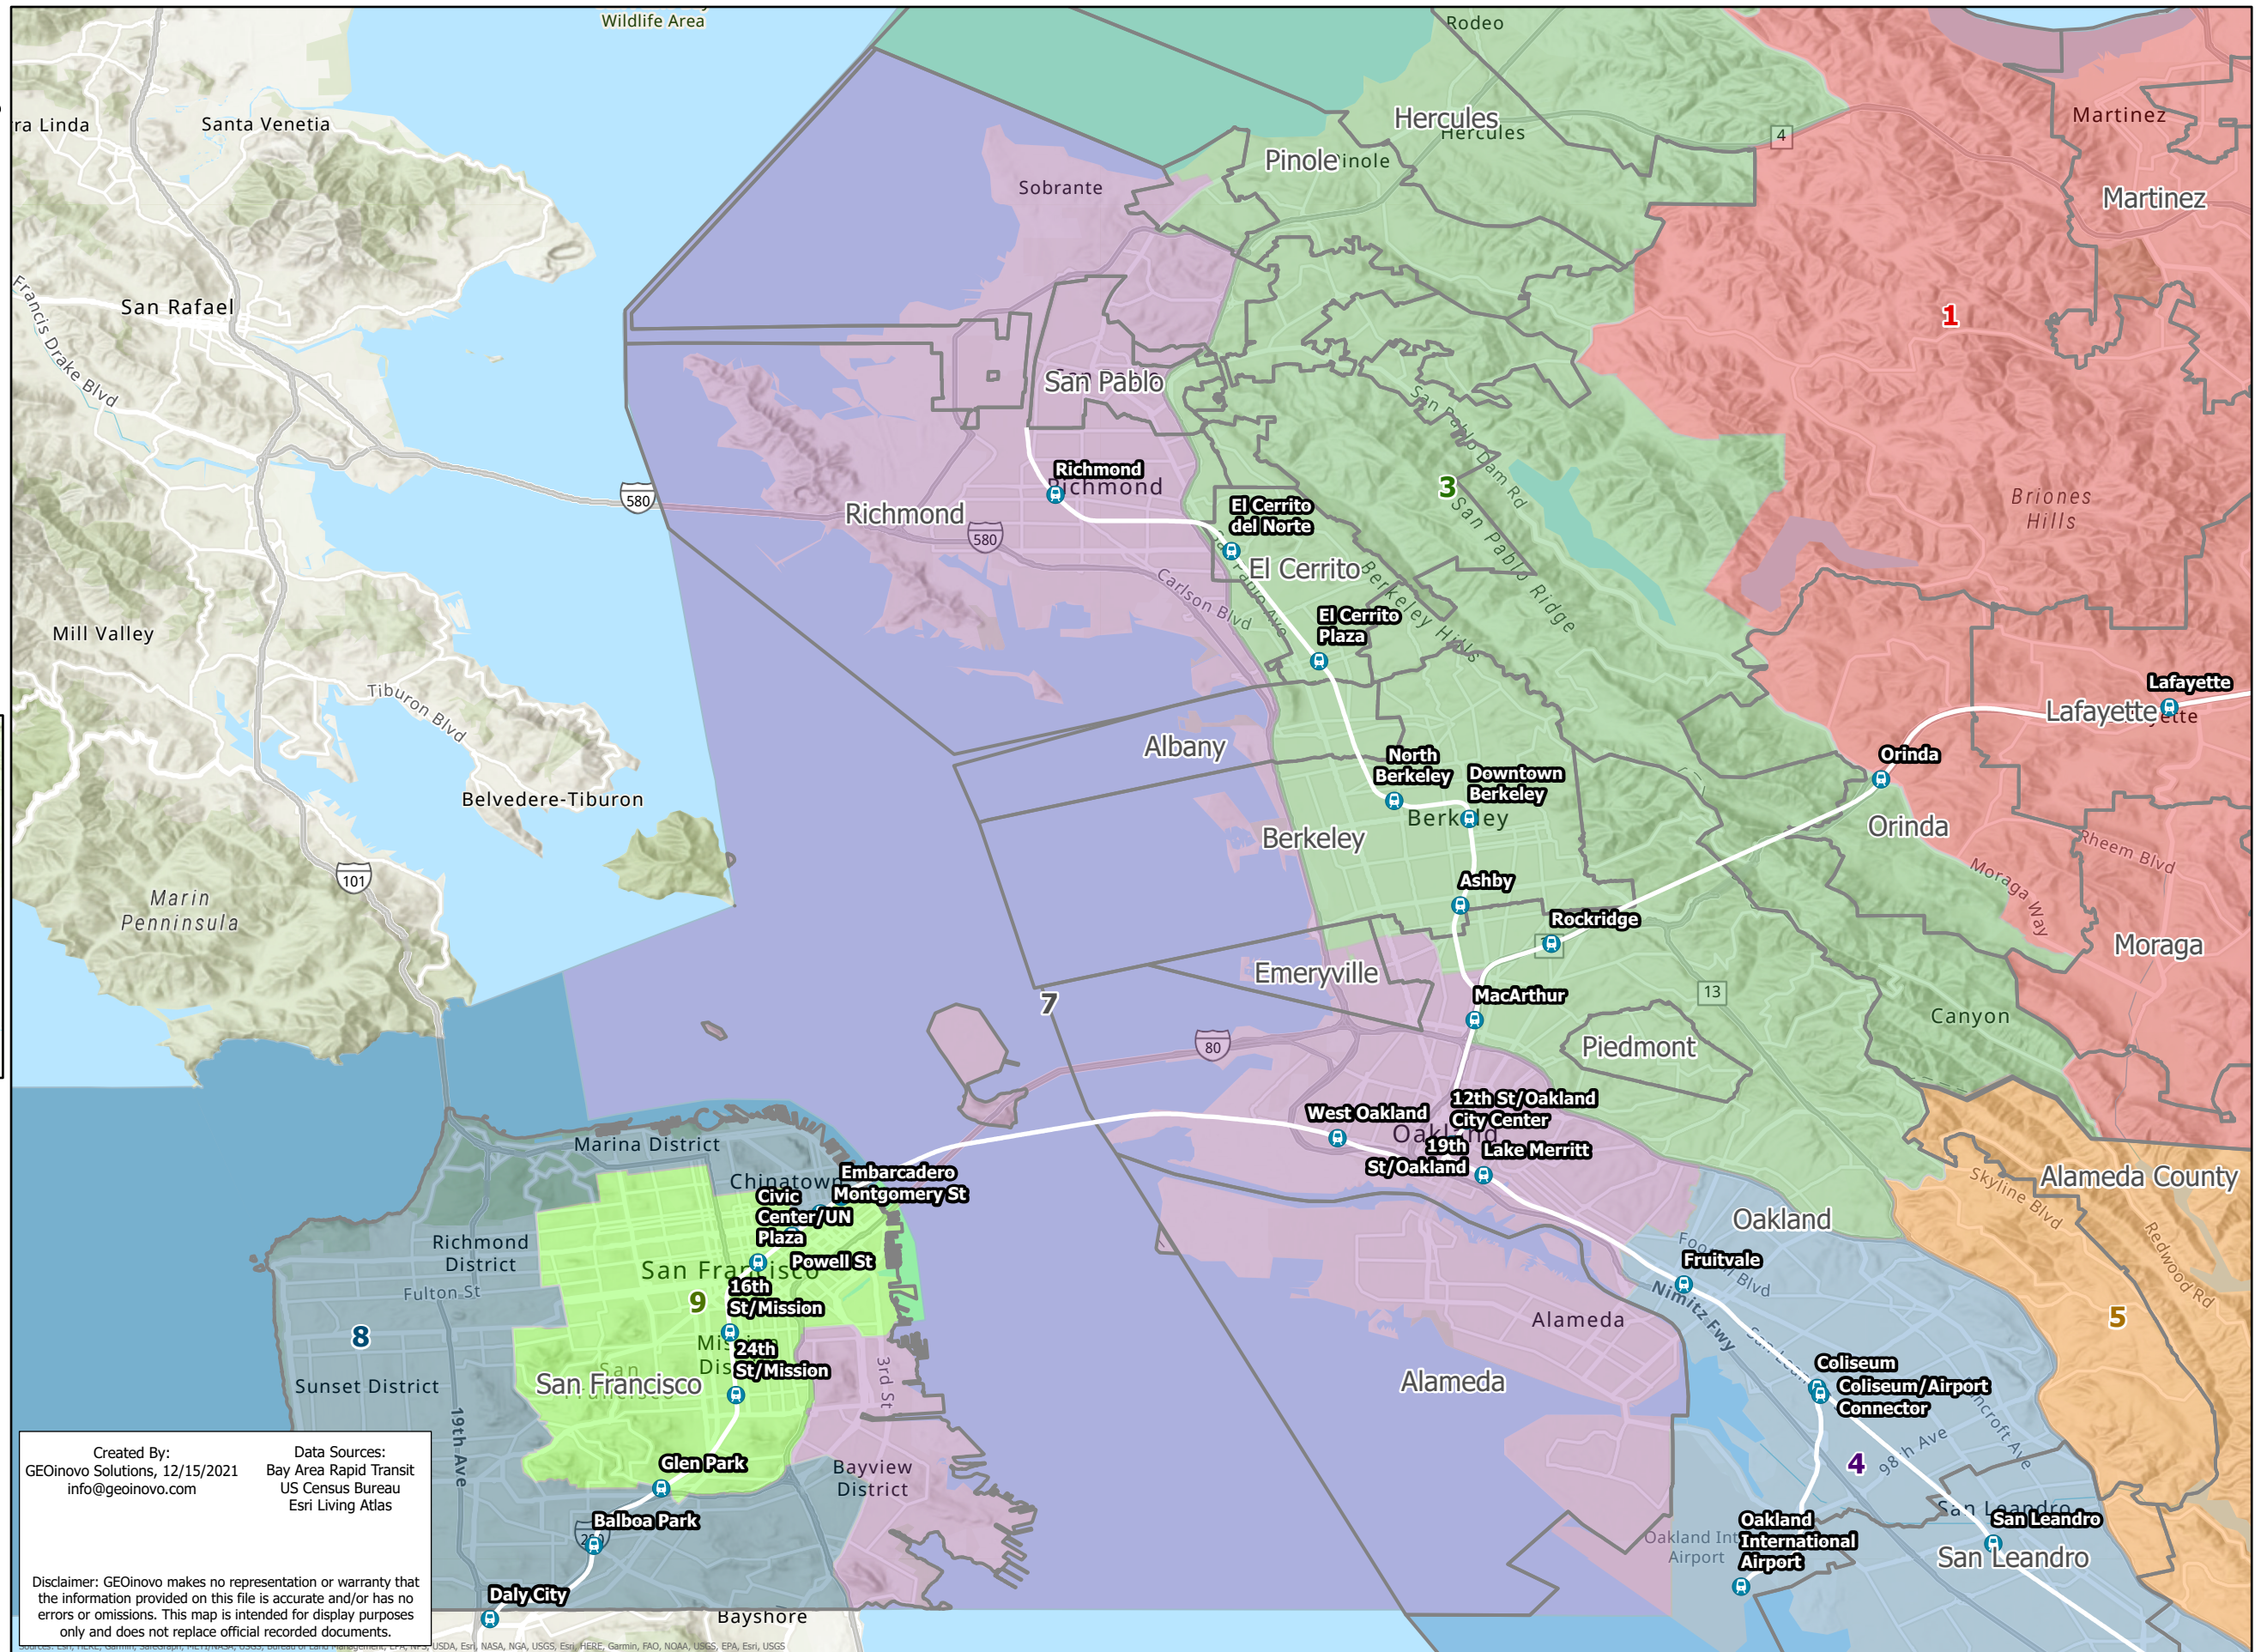

BART Board of Directors Districts

Plan A

Map Legend

- BART Station
- City Boundary
- District 1
- District 2
- District 3
- District 4
- District 5
- District 6
- District 7
- District 8
- District 9

Created By:
GEOinovo Solutions, 12/15/2021
info@geoinovo.com

Data Sources:
Bay Area Rapid Transit
US Census Bureau
Esri Living Atlas

Disclaimer: GEOinovo makes no representation or warranty that the information provided on this file is accurate and/or has no errors or omissions. This map is intended for display purposes only and does not replace official recorded documents.