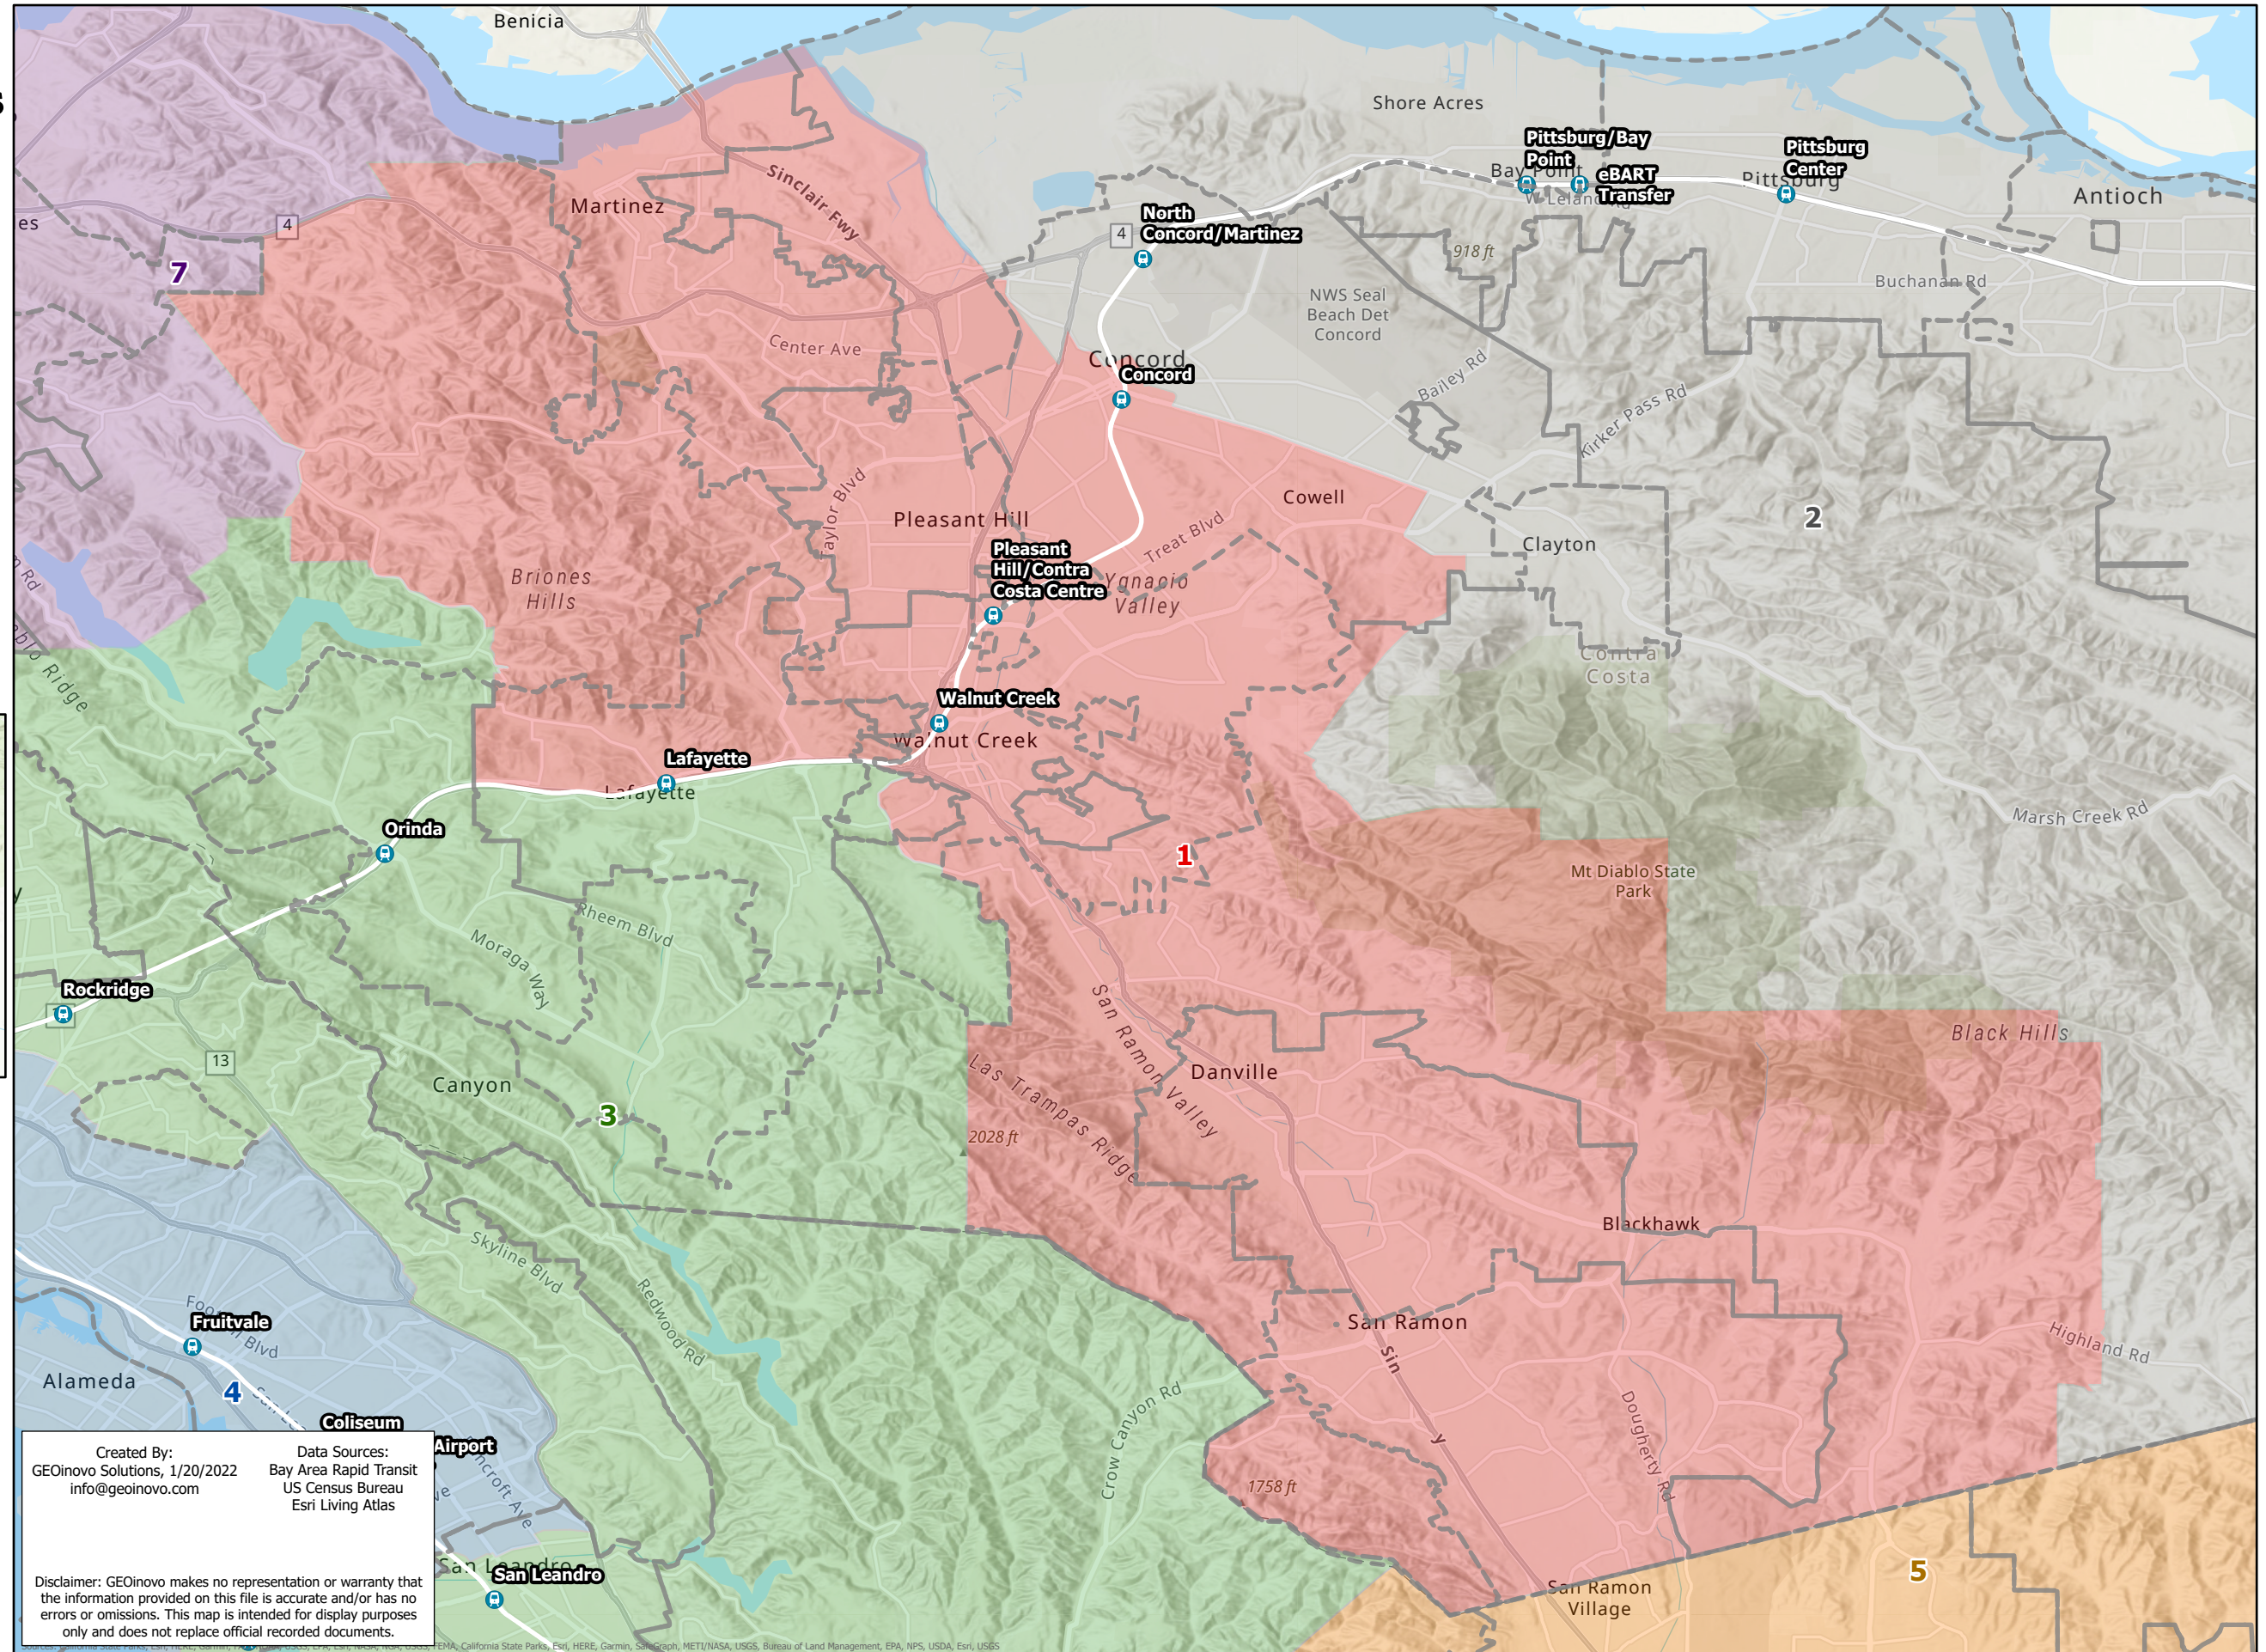

BART Board of Directors Districts

Plan C District 1

BART Districts

- BART Station
- District 1
- District 2
- District 3
- District 4
- District 5
- District 6
- District 7
- District 8
- District 9
- City Boundary

Created By:
GEOinovo Solutions, 1/20/2022
info@geoinovo.com

Data Sources:
Bay Area Rapid Transit
US Census Bureau
Esri Living Atlas

Disclaimer: GEOinovo makes no representation or warranty that the information provided on this file is accurate and/or has no errors or omissions. This map is intended for display purposes only and does not replace official recorded documents.