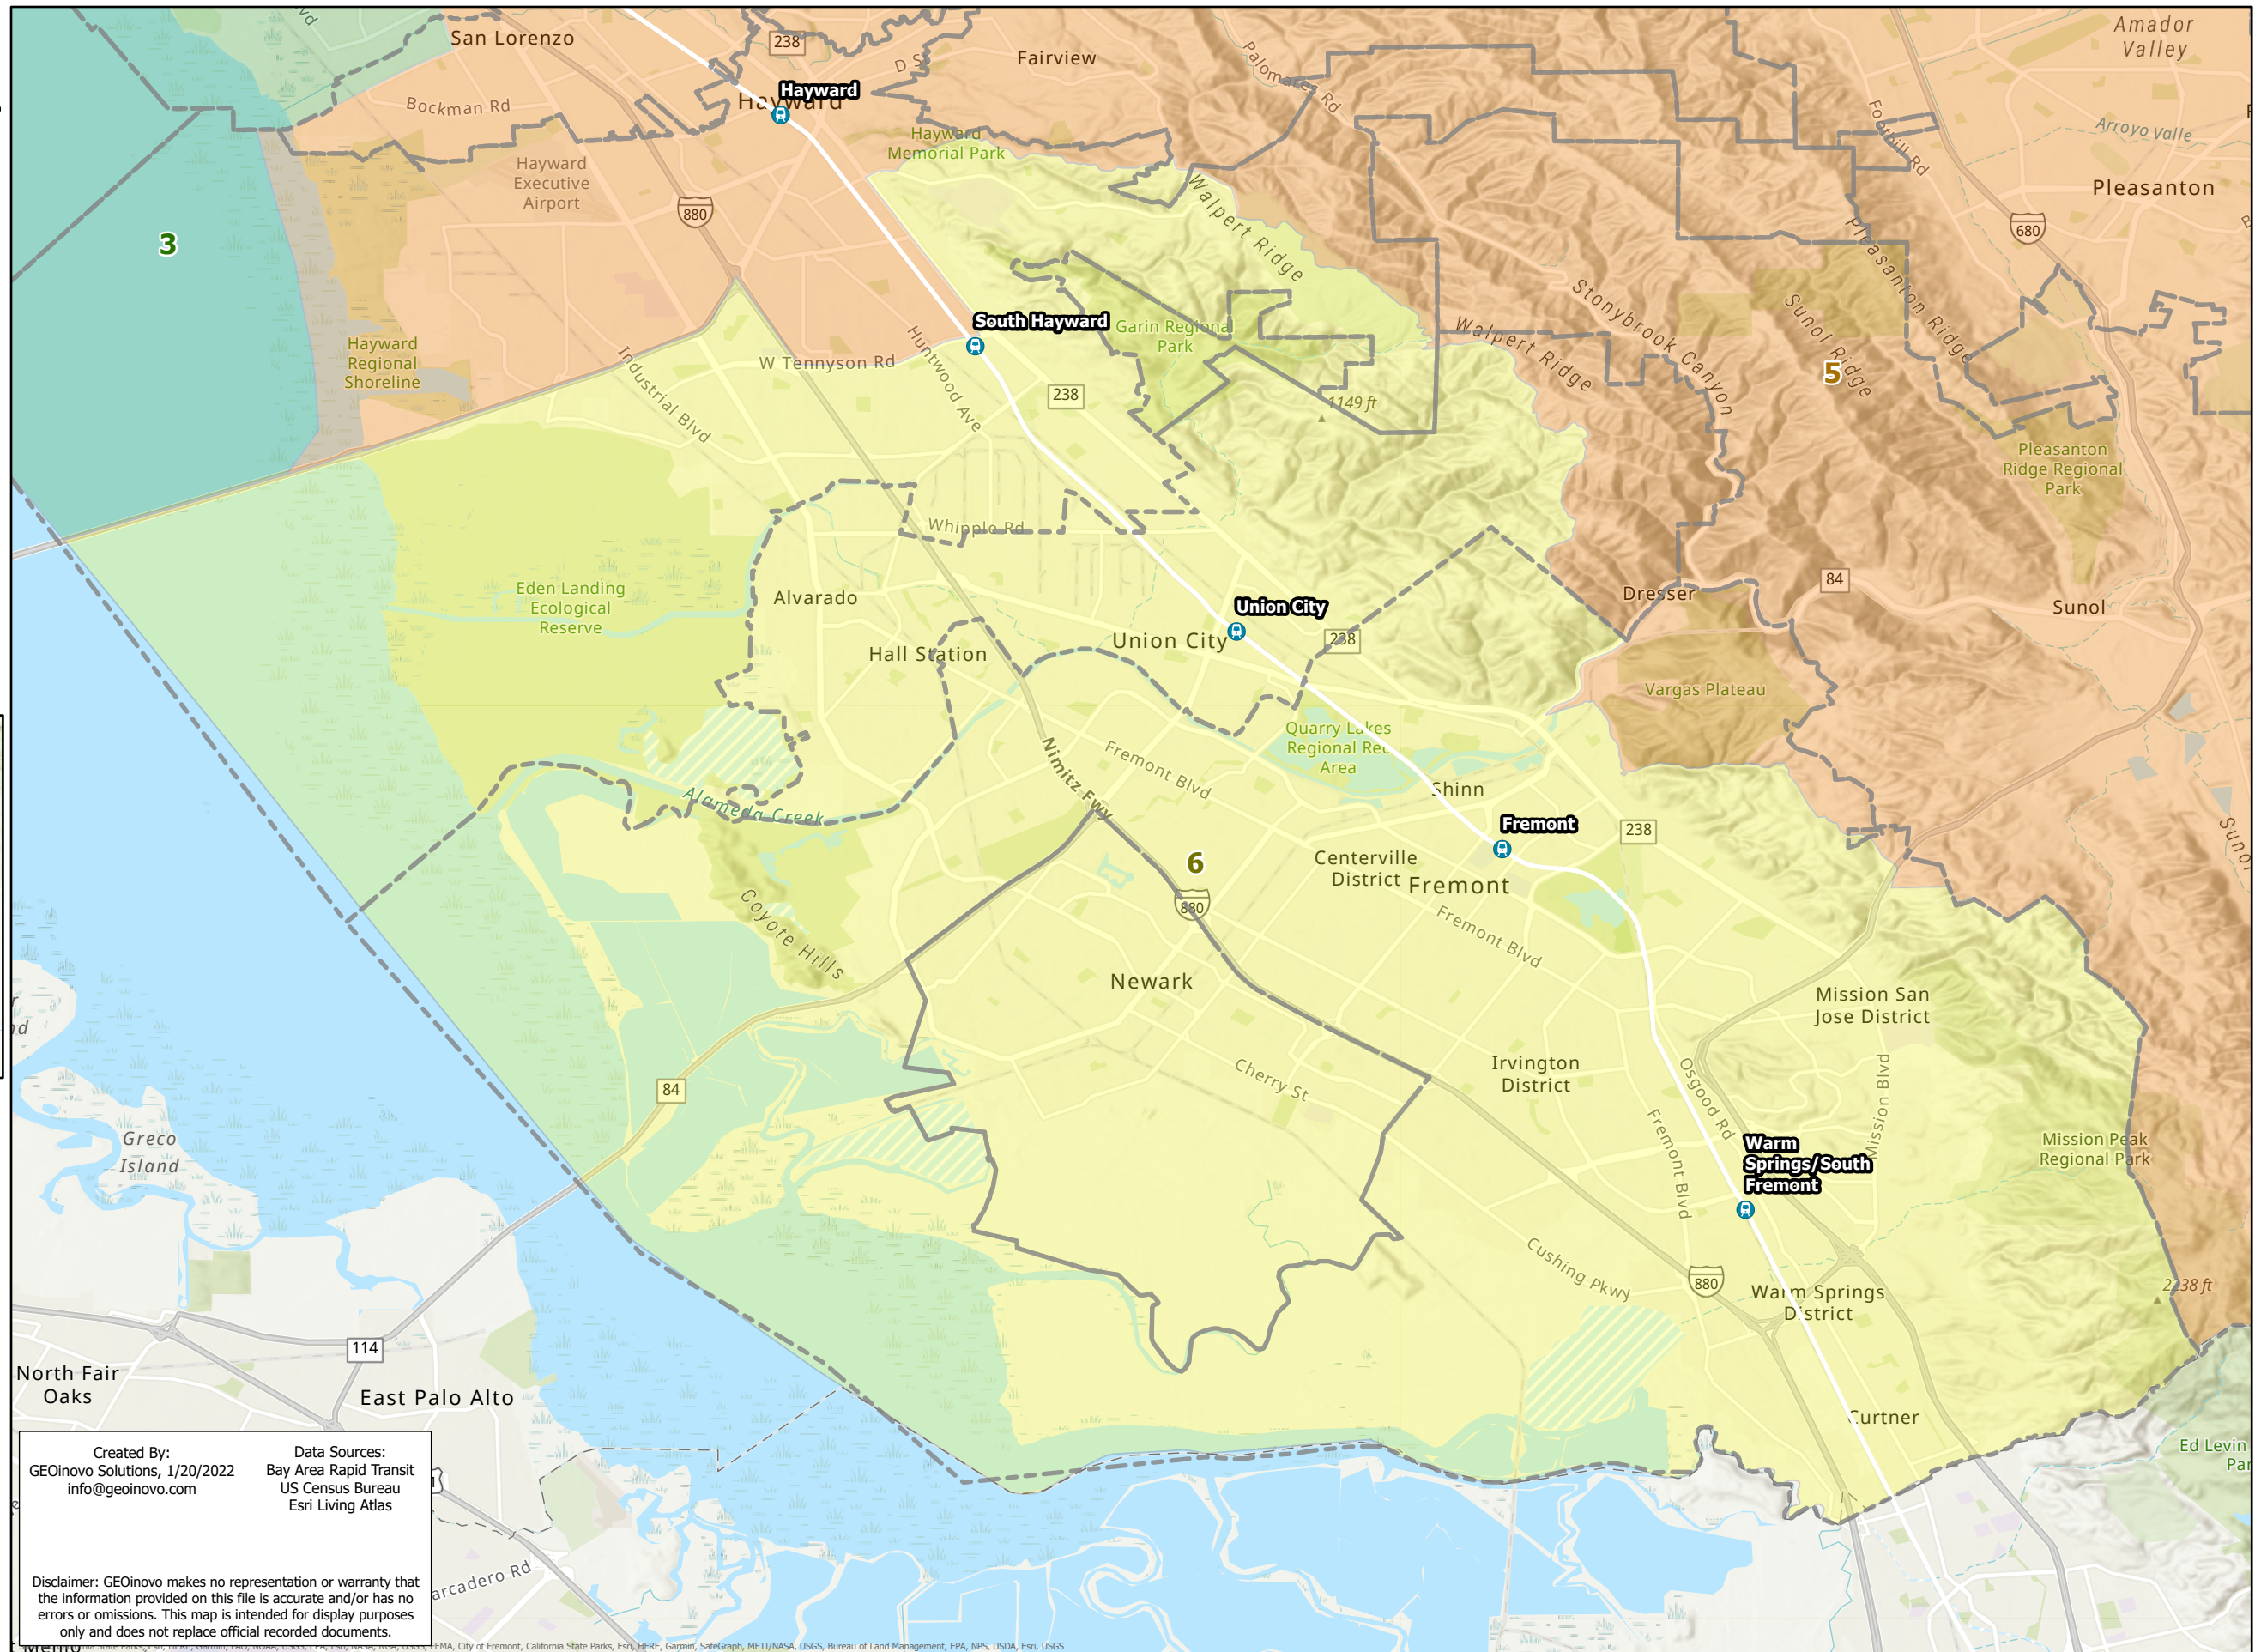

BART Board of Directors Districts

Plan C District 6

BART Districts

- BART Station
- District 1
- District 2
- District 3
- District 4
- District 5
- District 6
- District 7
- District 8
- District 9
- City Boundary

Created By:
GEOinovo Solutions, 1/20/2022
info@geoinovo.com

Data Sources:
Bay Area Rapid Transit
US Census Bureau
Esri Living Atlas

Disclaimer: GEOinovo makes no representation or warranty that the information provided on this file is accurate and/or has no errors or omissions. This map is intended for display purposes only and does not replace official recorded documents.