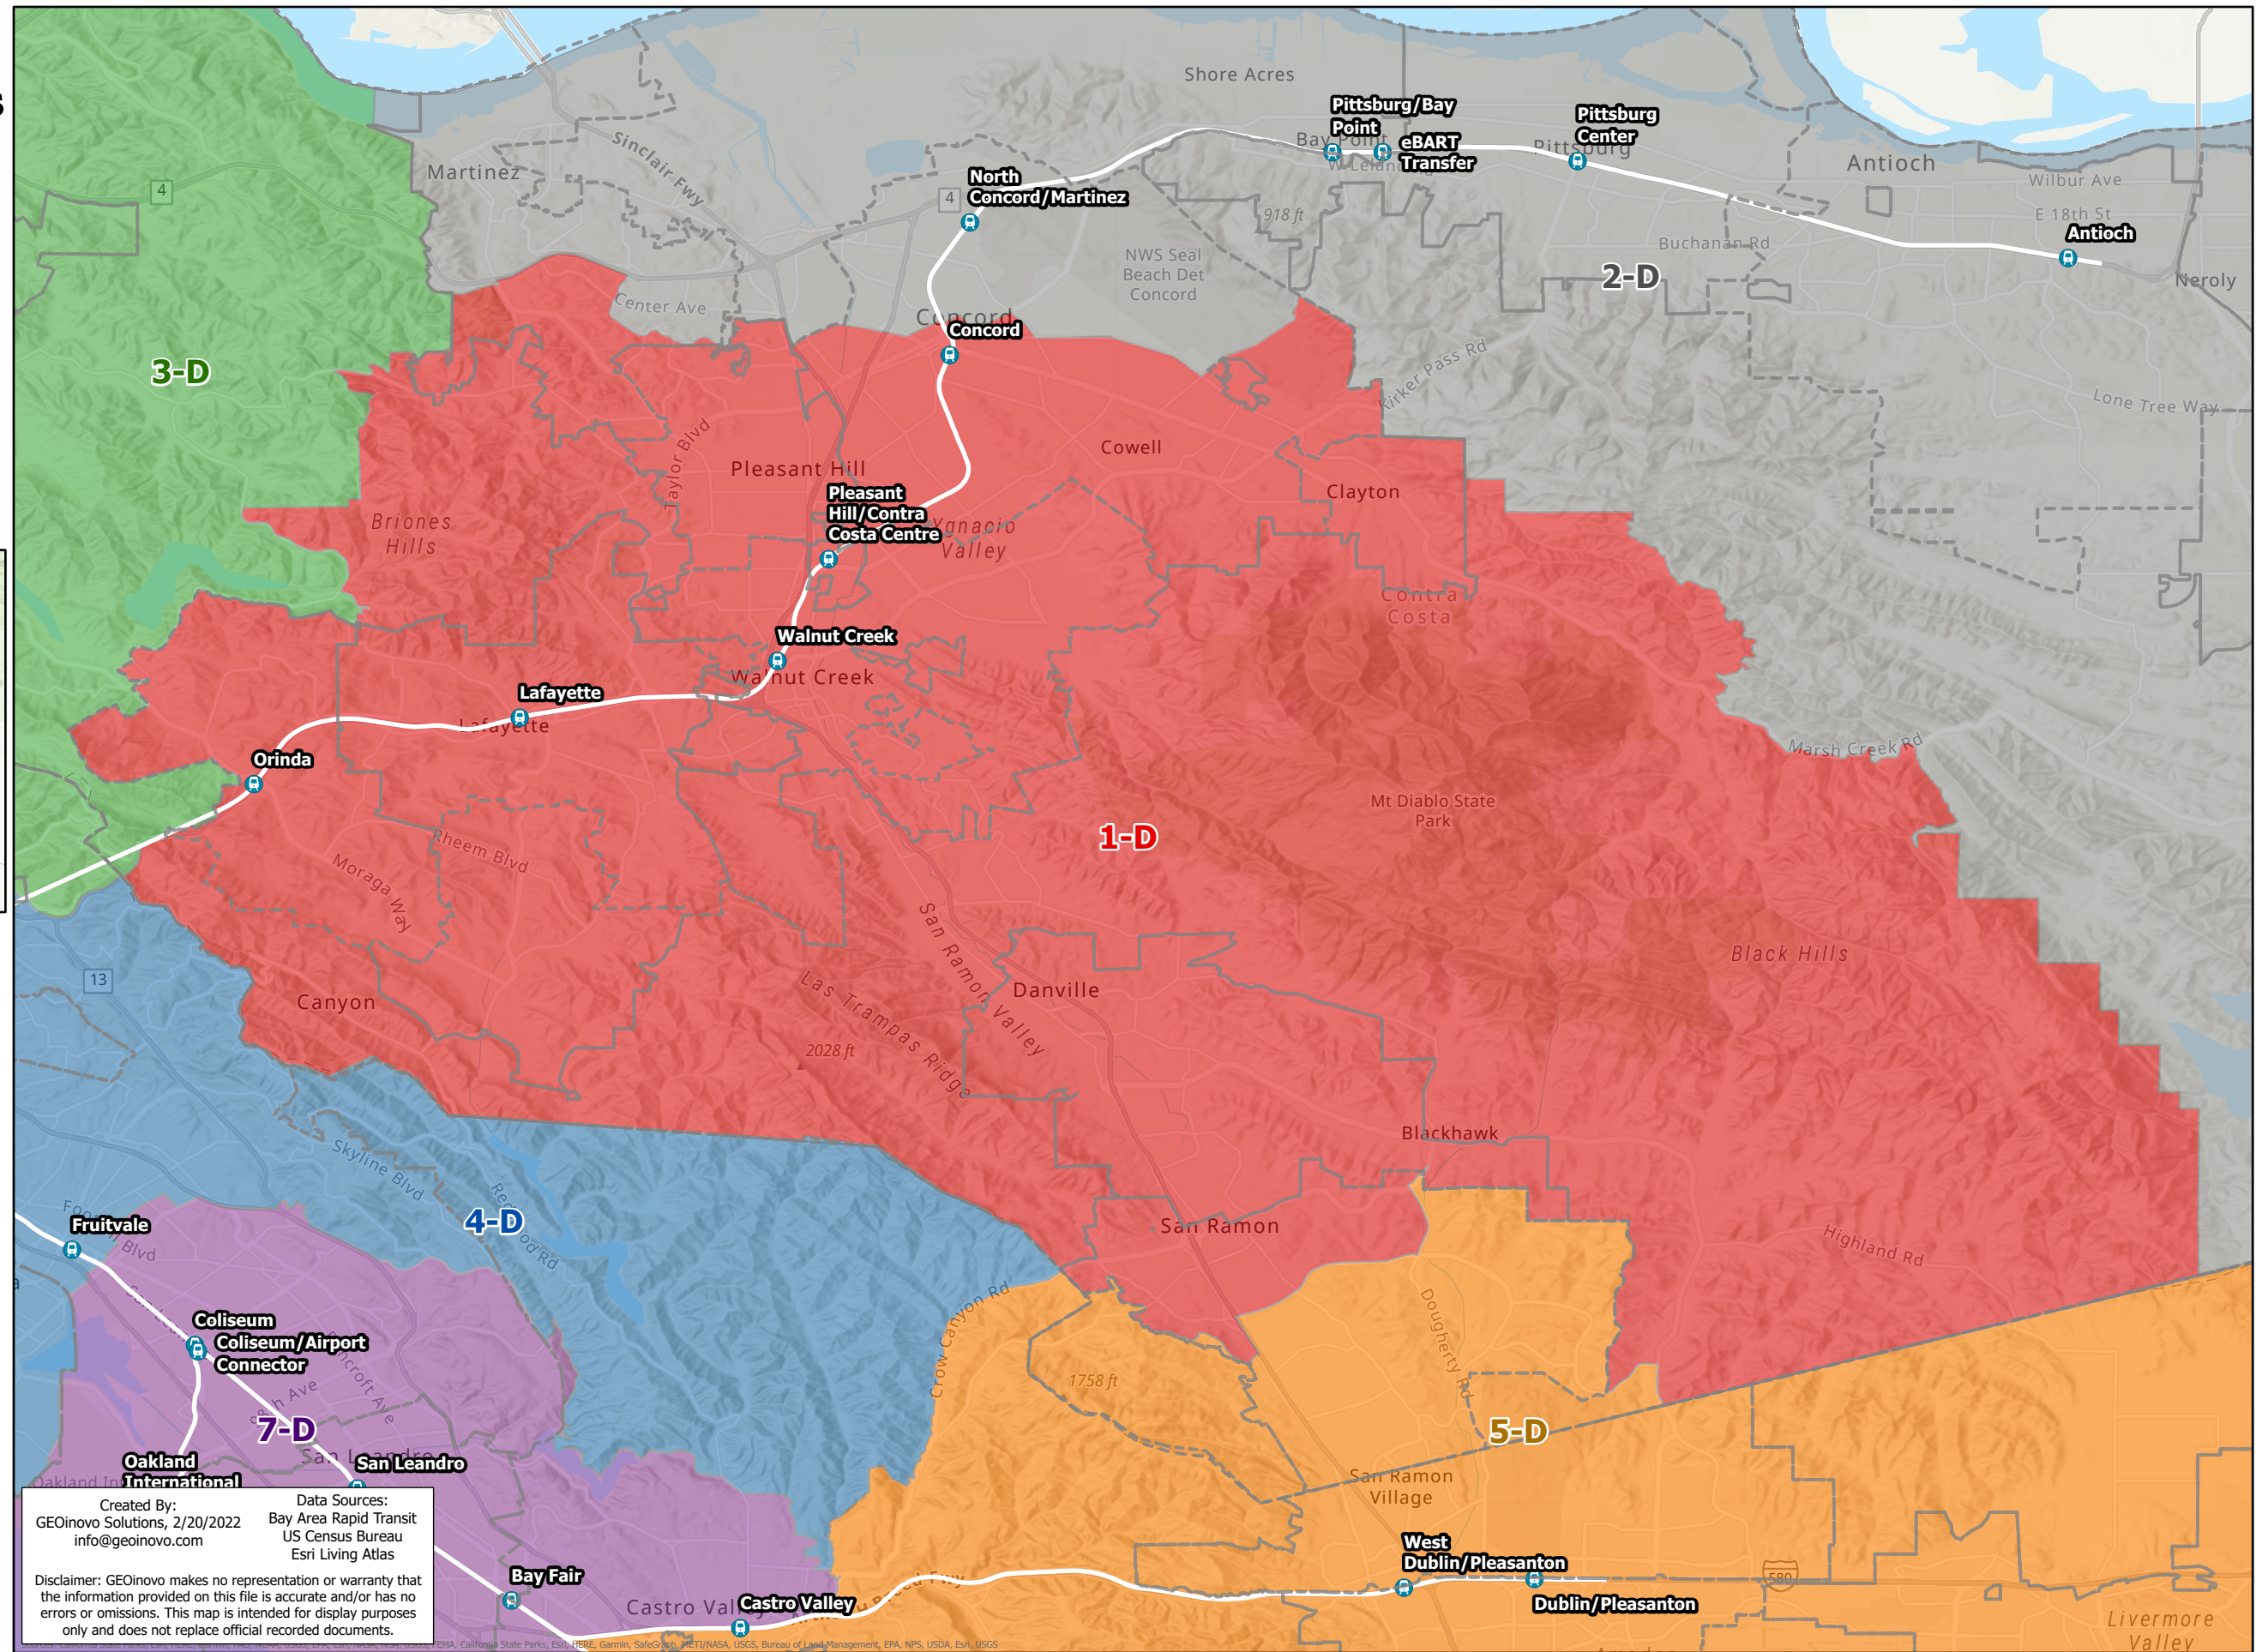

BART Board of Directors Districts

Plan D District 1

- BART Station
- City Boundary
- District 1
- District 2
- District 3
- District 4
- District 5
- District 6
- District 7
- District 8
- District 9

Created By:
GEOinovo Solutions, 2/20/2022
info@geoinovo.com

Data Sources:
Bay Area Rapid Transit
US Census Bureau
Esri Living Atlas

Disclaimer: GEOinovo makes no representation or warranty that the information provided on this file is accurate and/or has no errors or omissions. This map is intended for display purposes only and does not replace official recorded documents.