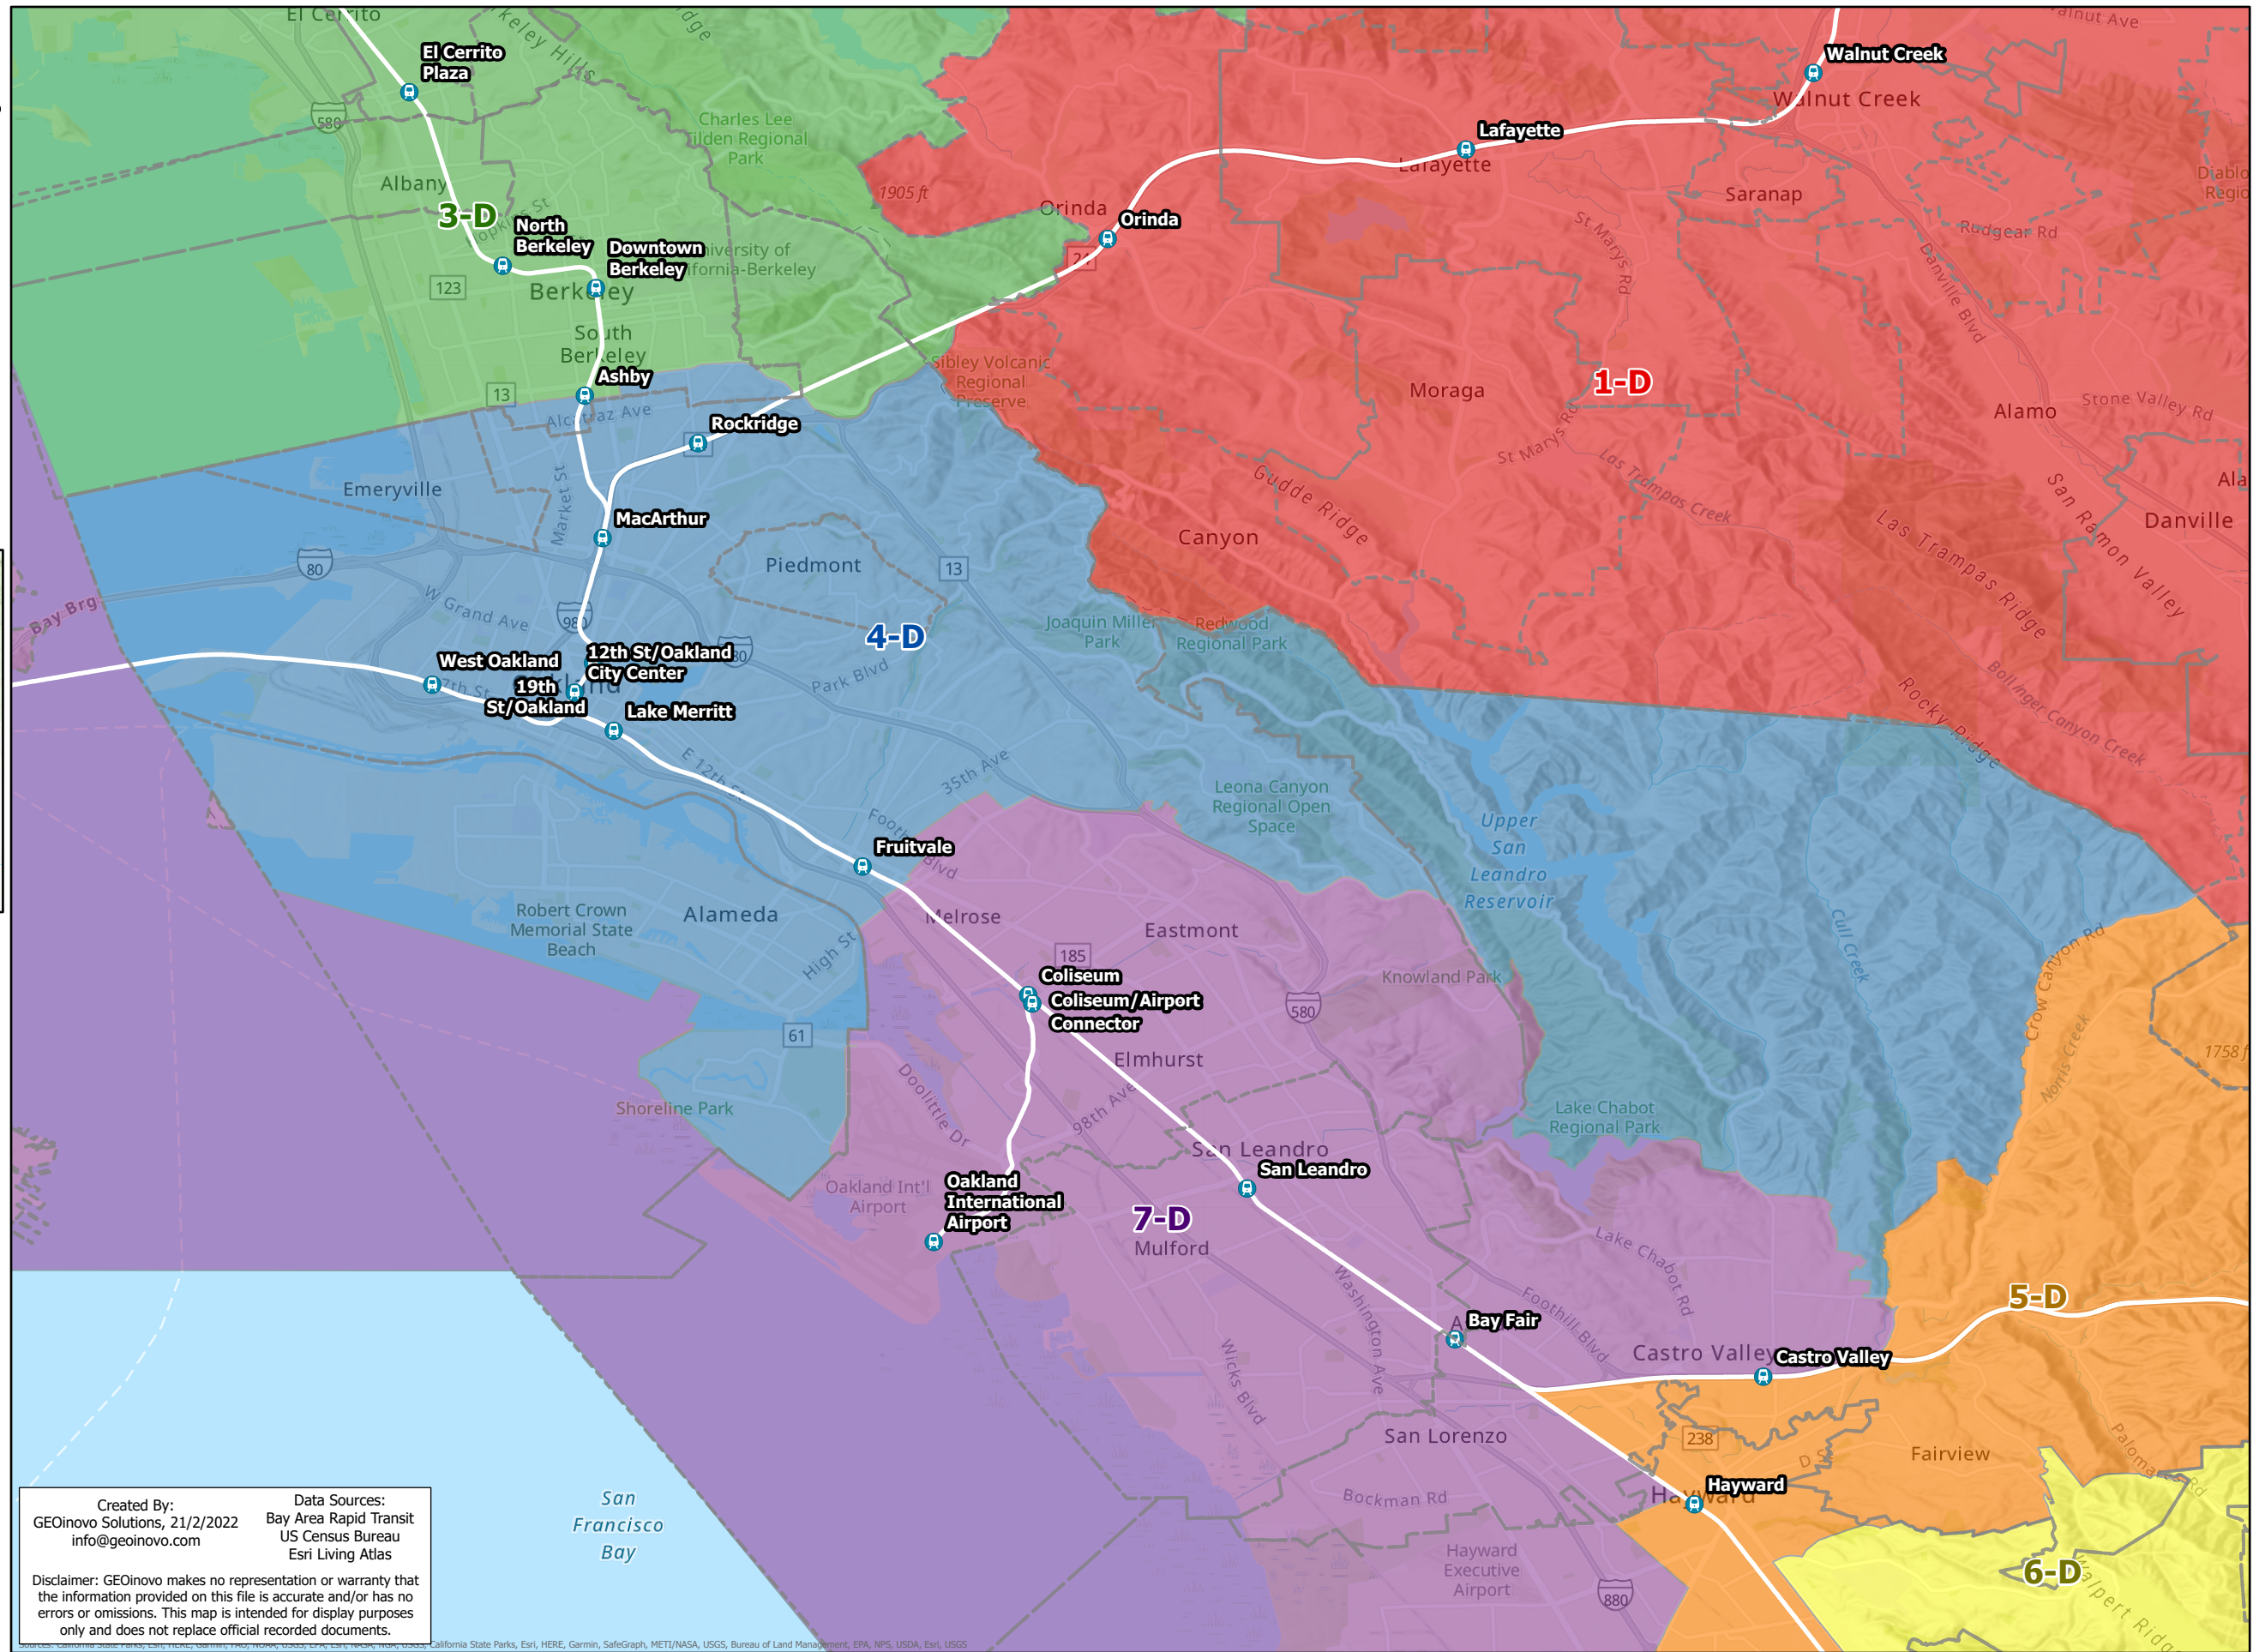

BART Board of Directors Districts

Plan D District 4

- BART Station
- City Boundary
- District 1
- District 2
- District 3
- District 4
- District 5
- District 6
- District 7
- District 8
- District 9

Created By:
GEOinovo Solutions, 21/2/2022
info@geoinovo.com

Data Sources:
Bay Area Rapid Transit
US Census Bureau
Esri Living Atlas

Disclaimer: GEOinovo makes no representation or warranty that the information provided on this file is accurate and/or has no errors or omissions. This map is intended for display purposes only and does not replace official recorded documents.