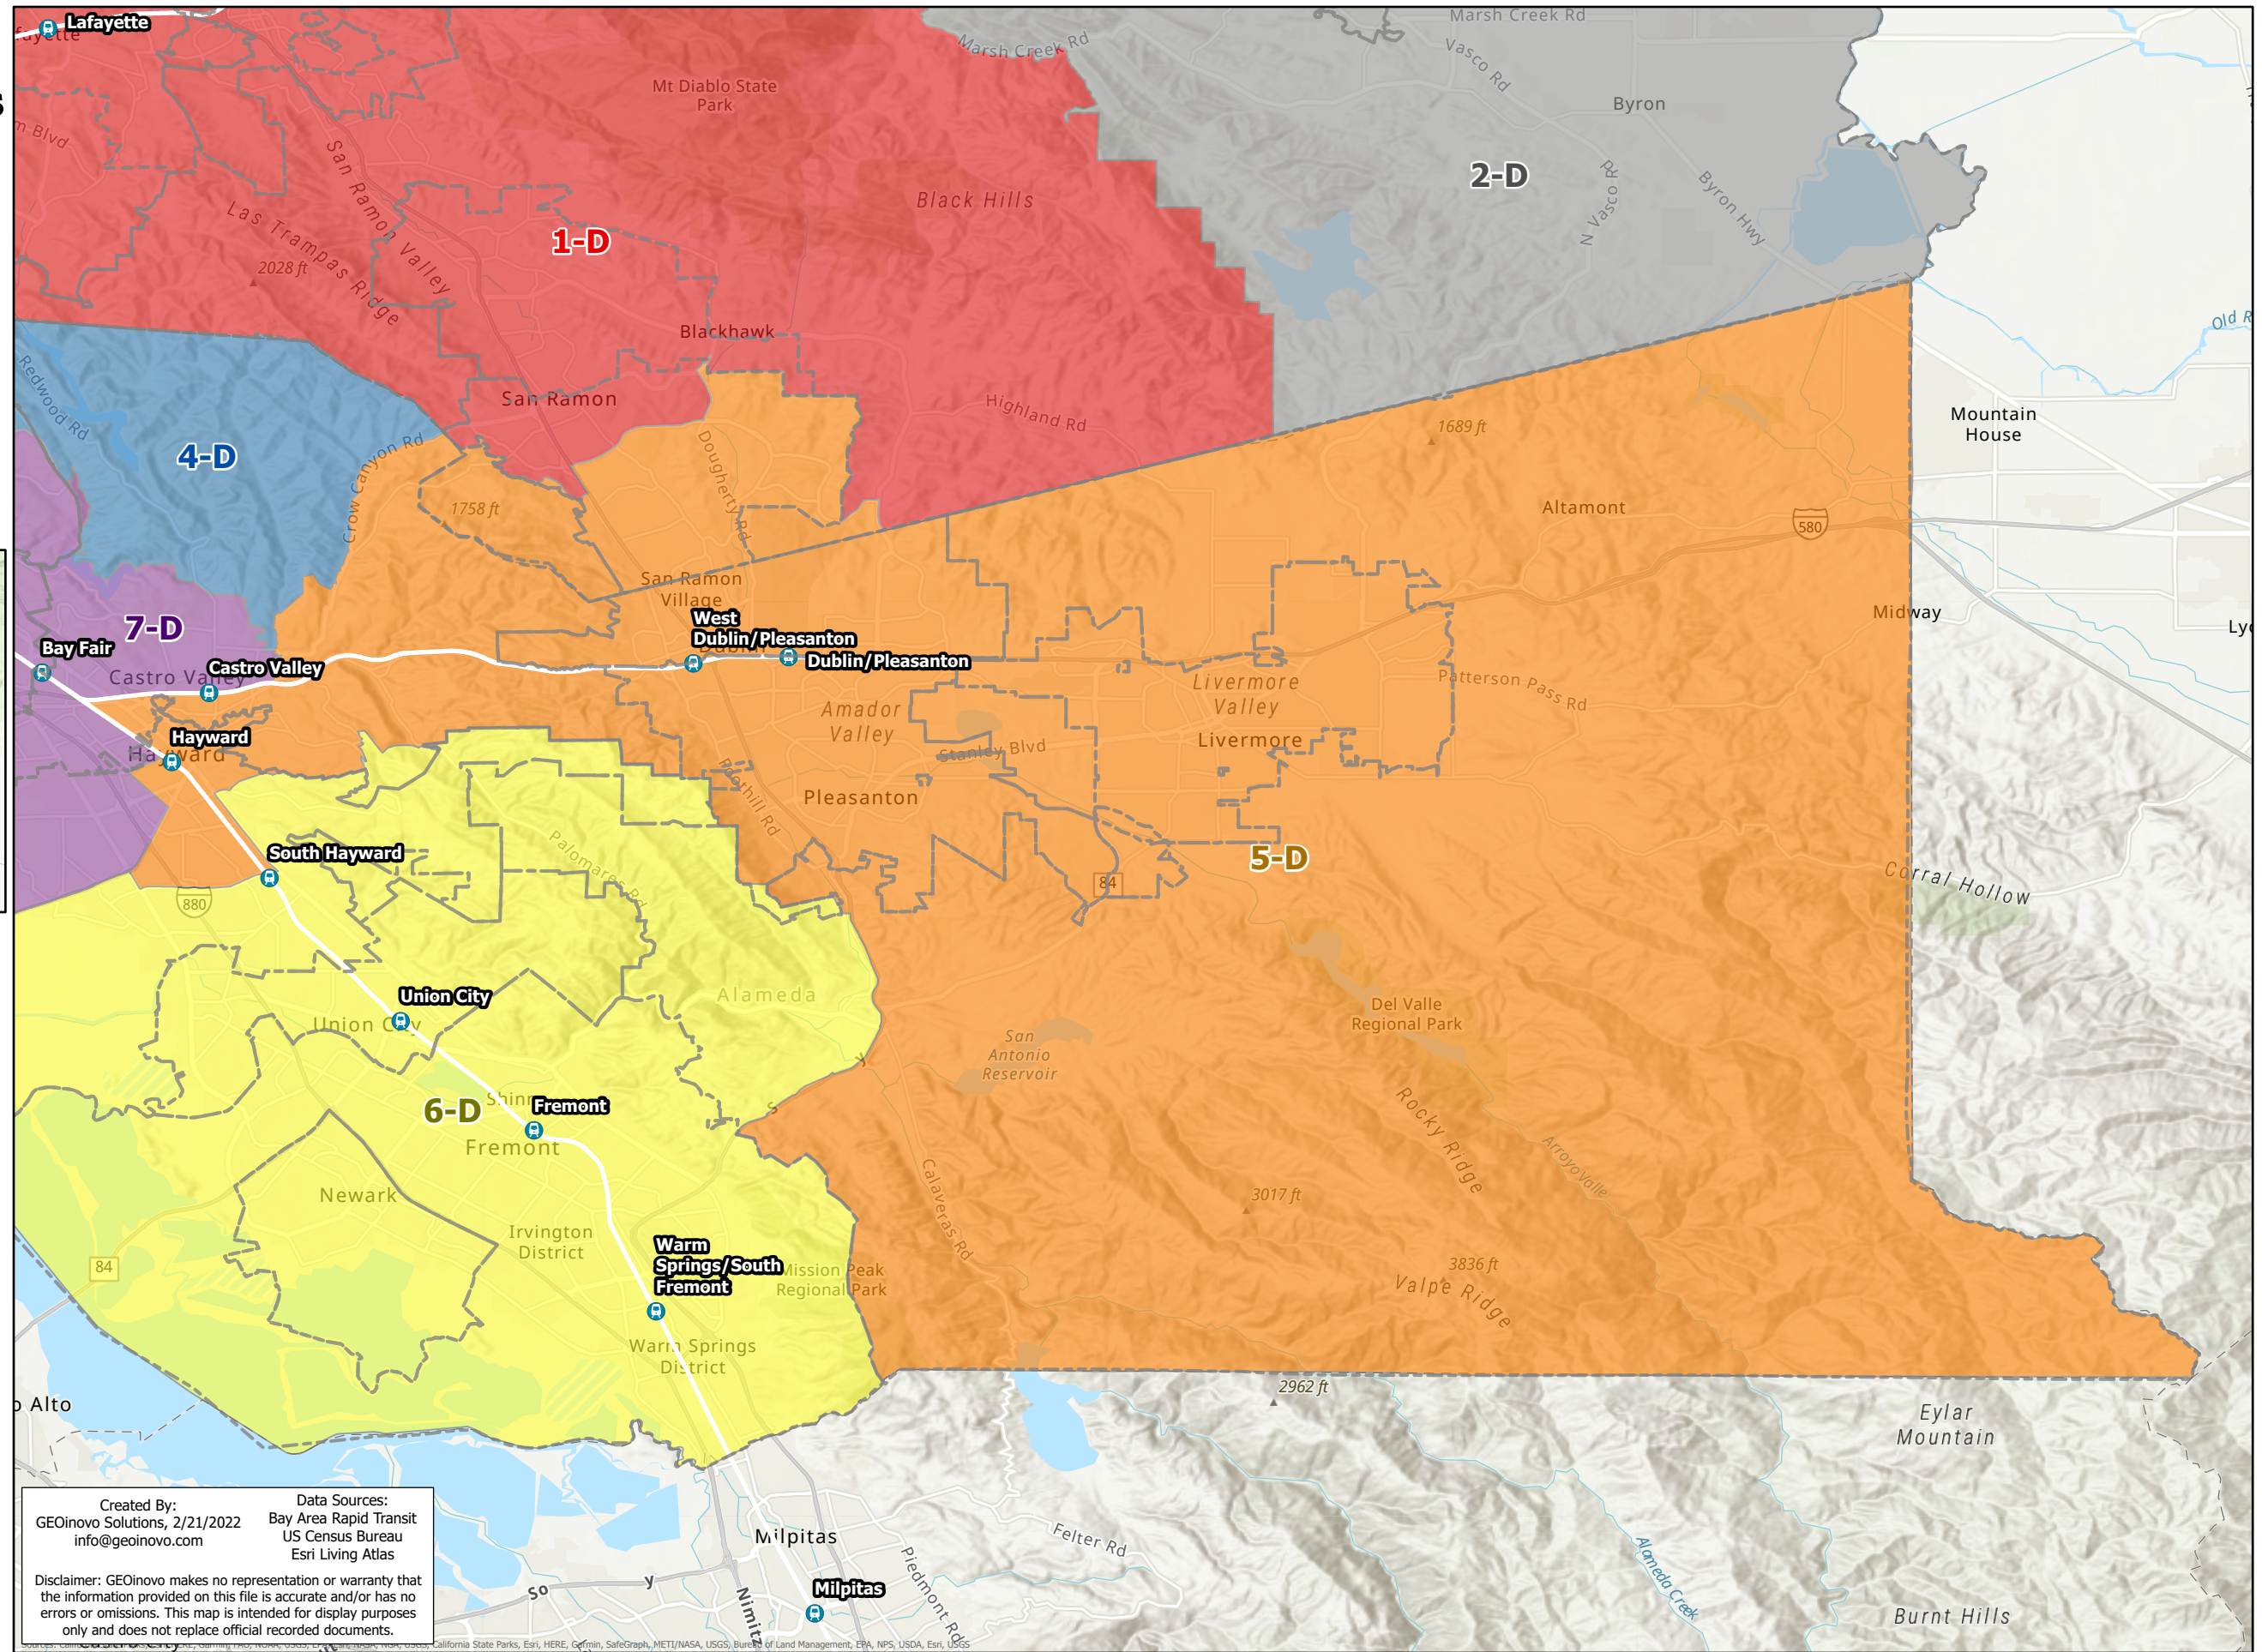

BART Board of Directors Districts

Plan D District 5

- BART Station
- City Boundary
- District 1
- District 2
- District 3
- District 4
- District 5
- District 6
- District 7
- District 8
- District 9

Created By:
GEOinovo Solutions, 2/21/2022
info@geoinovo.com

Data Sources:
Bay Area Rapid Transit
US Census Bureau
Esri Living Atlas

Disclaimer: GEOinovo makes no representation or warranty that the information provided on this file is accurate and/or has no errors or omissions. This map is intended for display purposes only and does not replace official recorded documents.