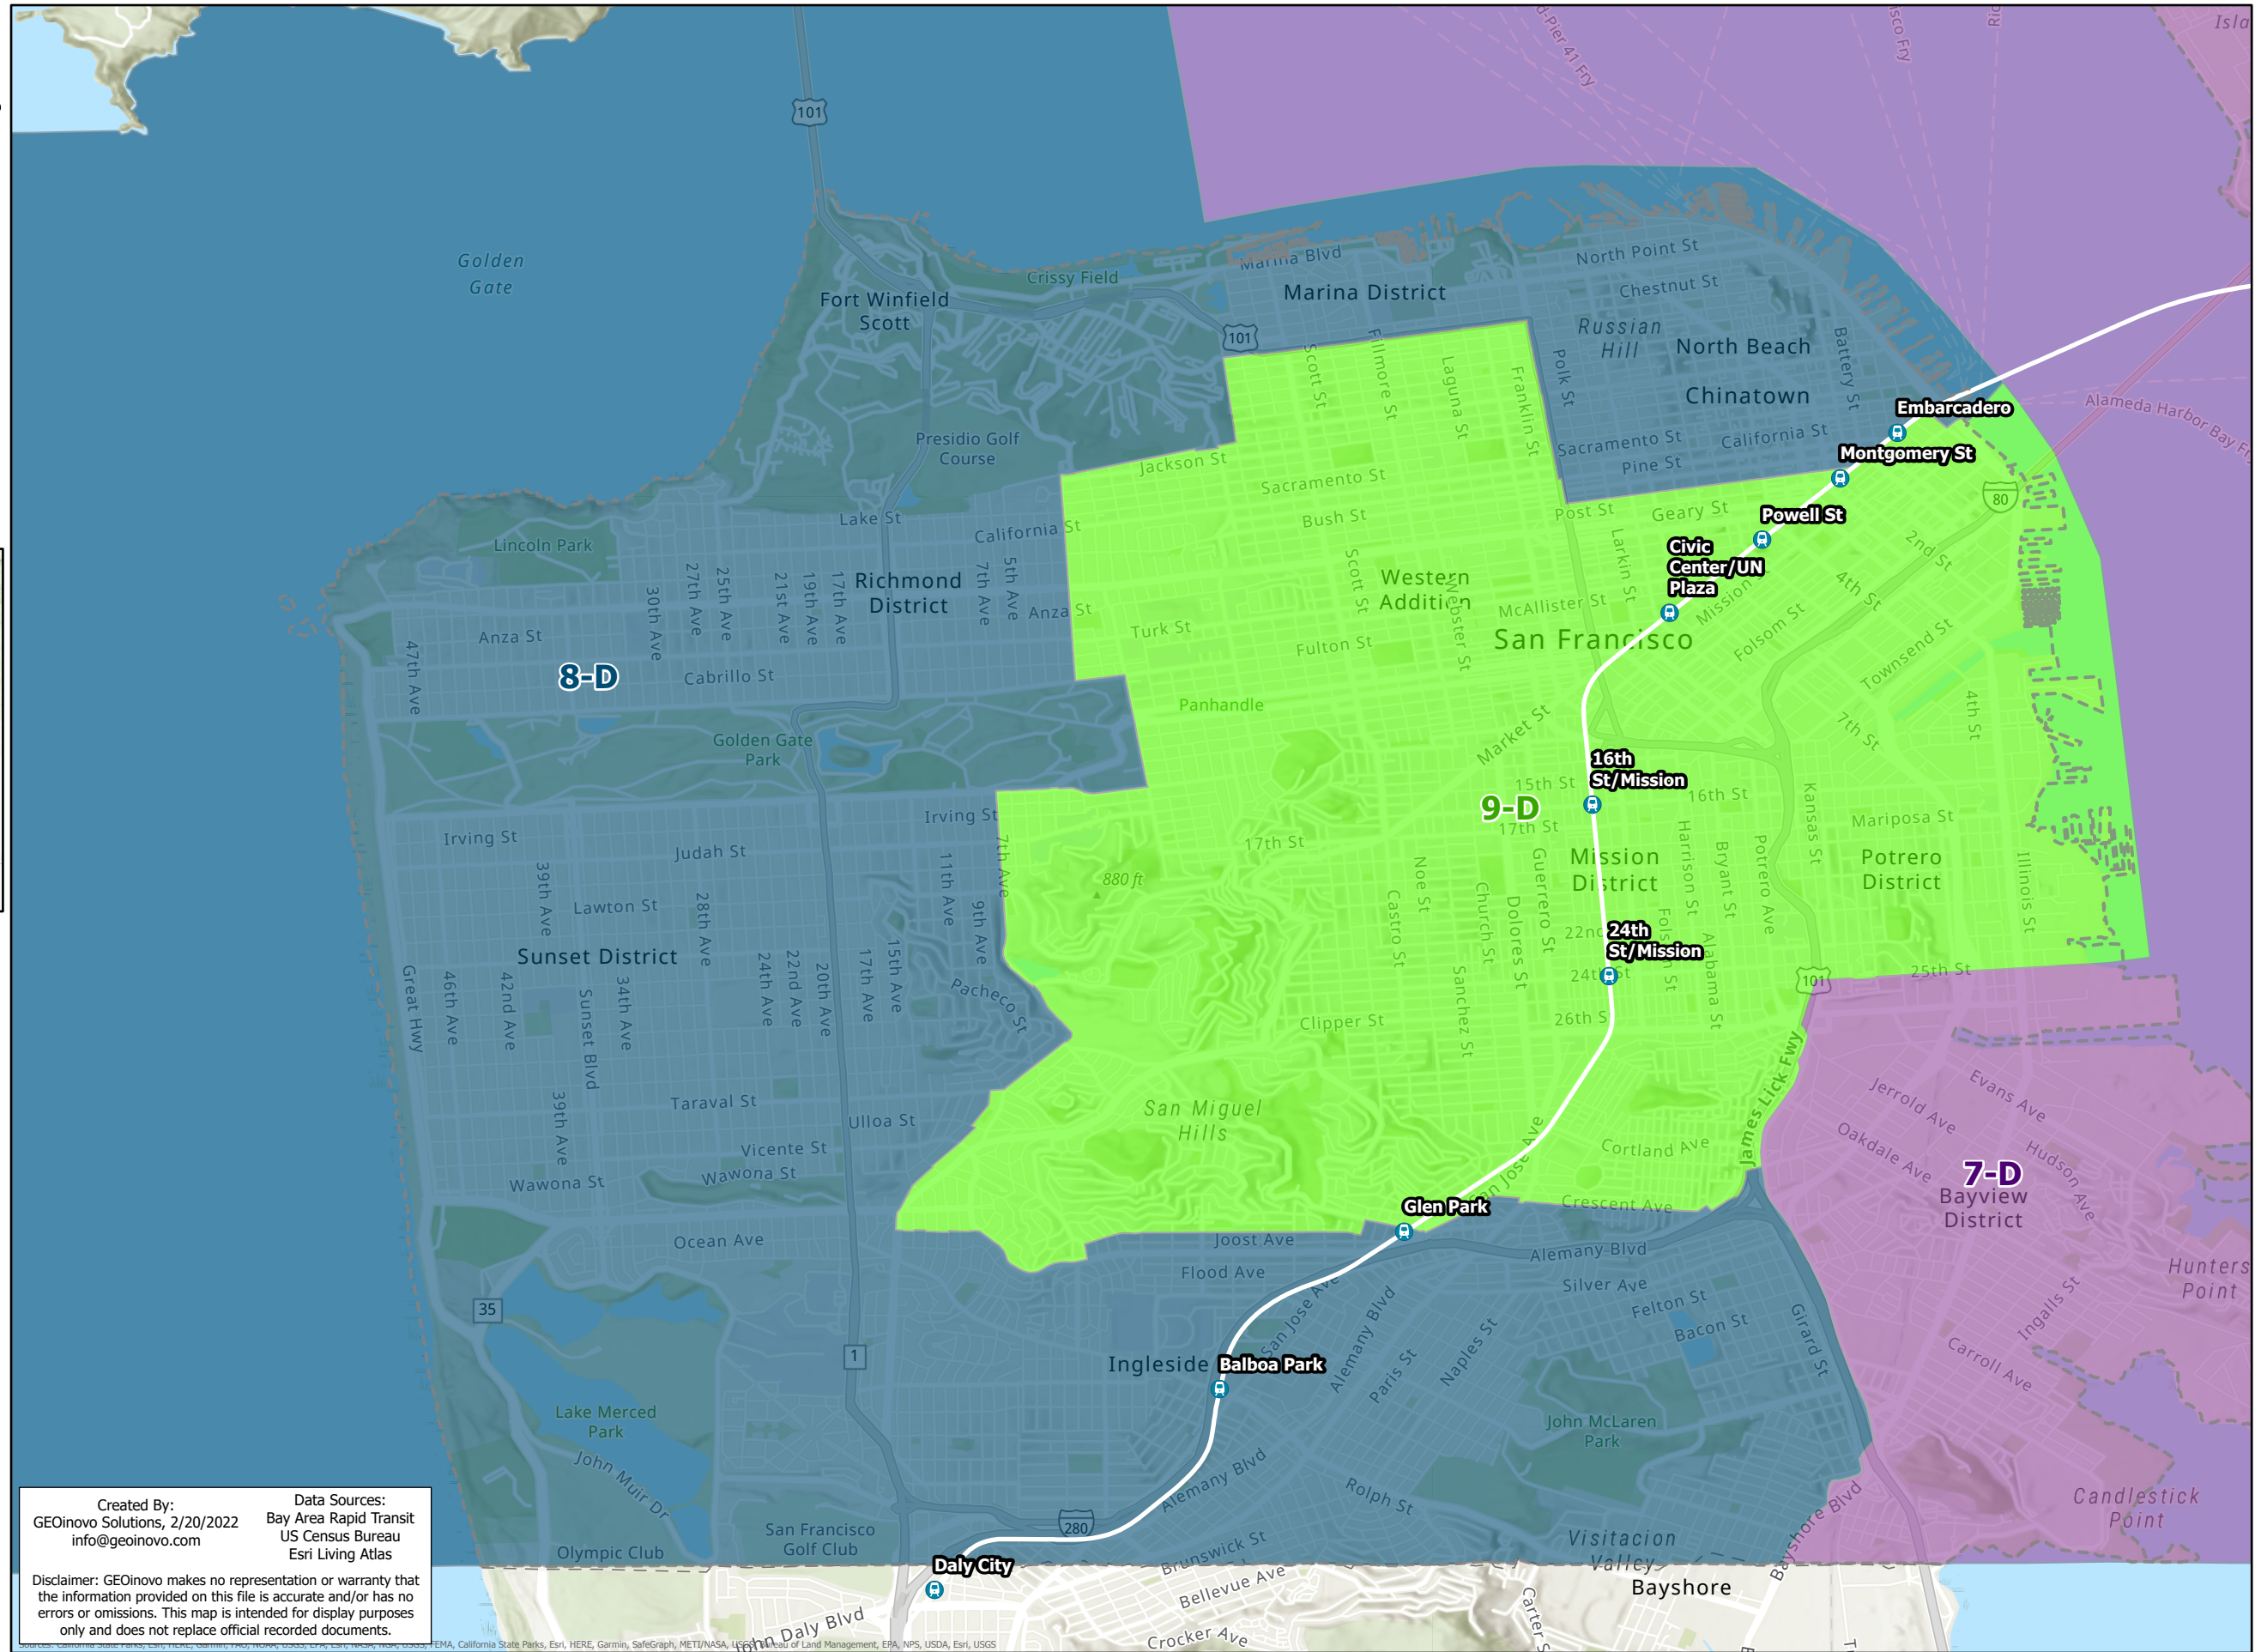

BART Board of Directors Districts

Plan D District 8

- BART Station
- City Boundary
- District 1
- District 2
- District 3
- District 4
- District 5
- District 6
- District 7
- District 8
- District 9

Created By:
GEOinovo Solutions, 2/20/2022
info@geoinovo.com

Data Sources:
Bay Area Rapid Transit
US Census Bureau
Esri Living Atlas

Disclaimer: GEOinovo makes no representation or warranty that the information provided on this file is accurate and/or has no errors or omissions. This map is intended for display purposes only and does not replace official recorded documents.