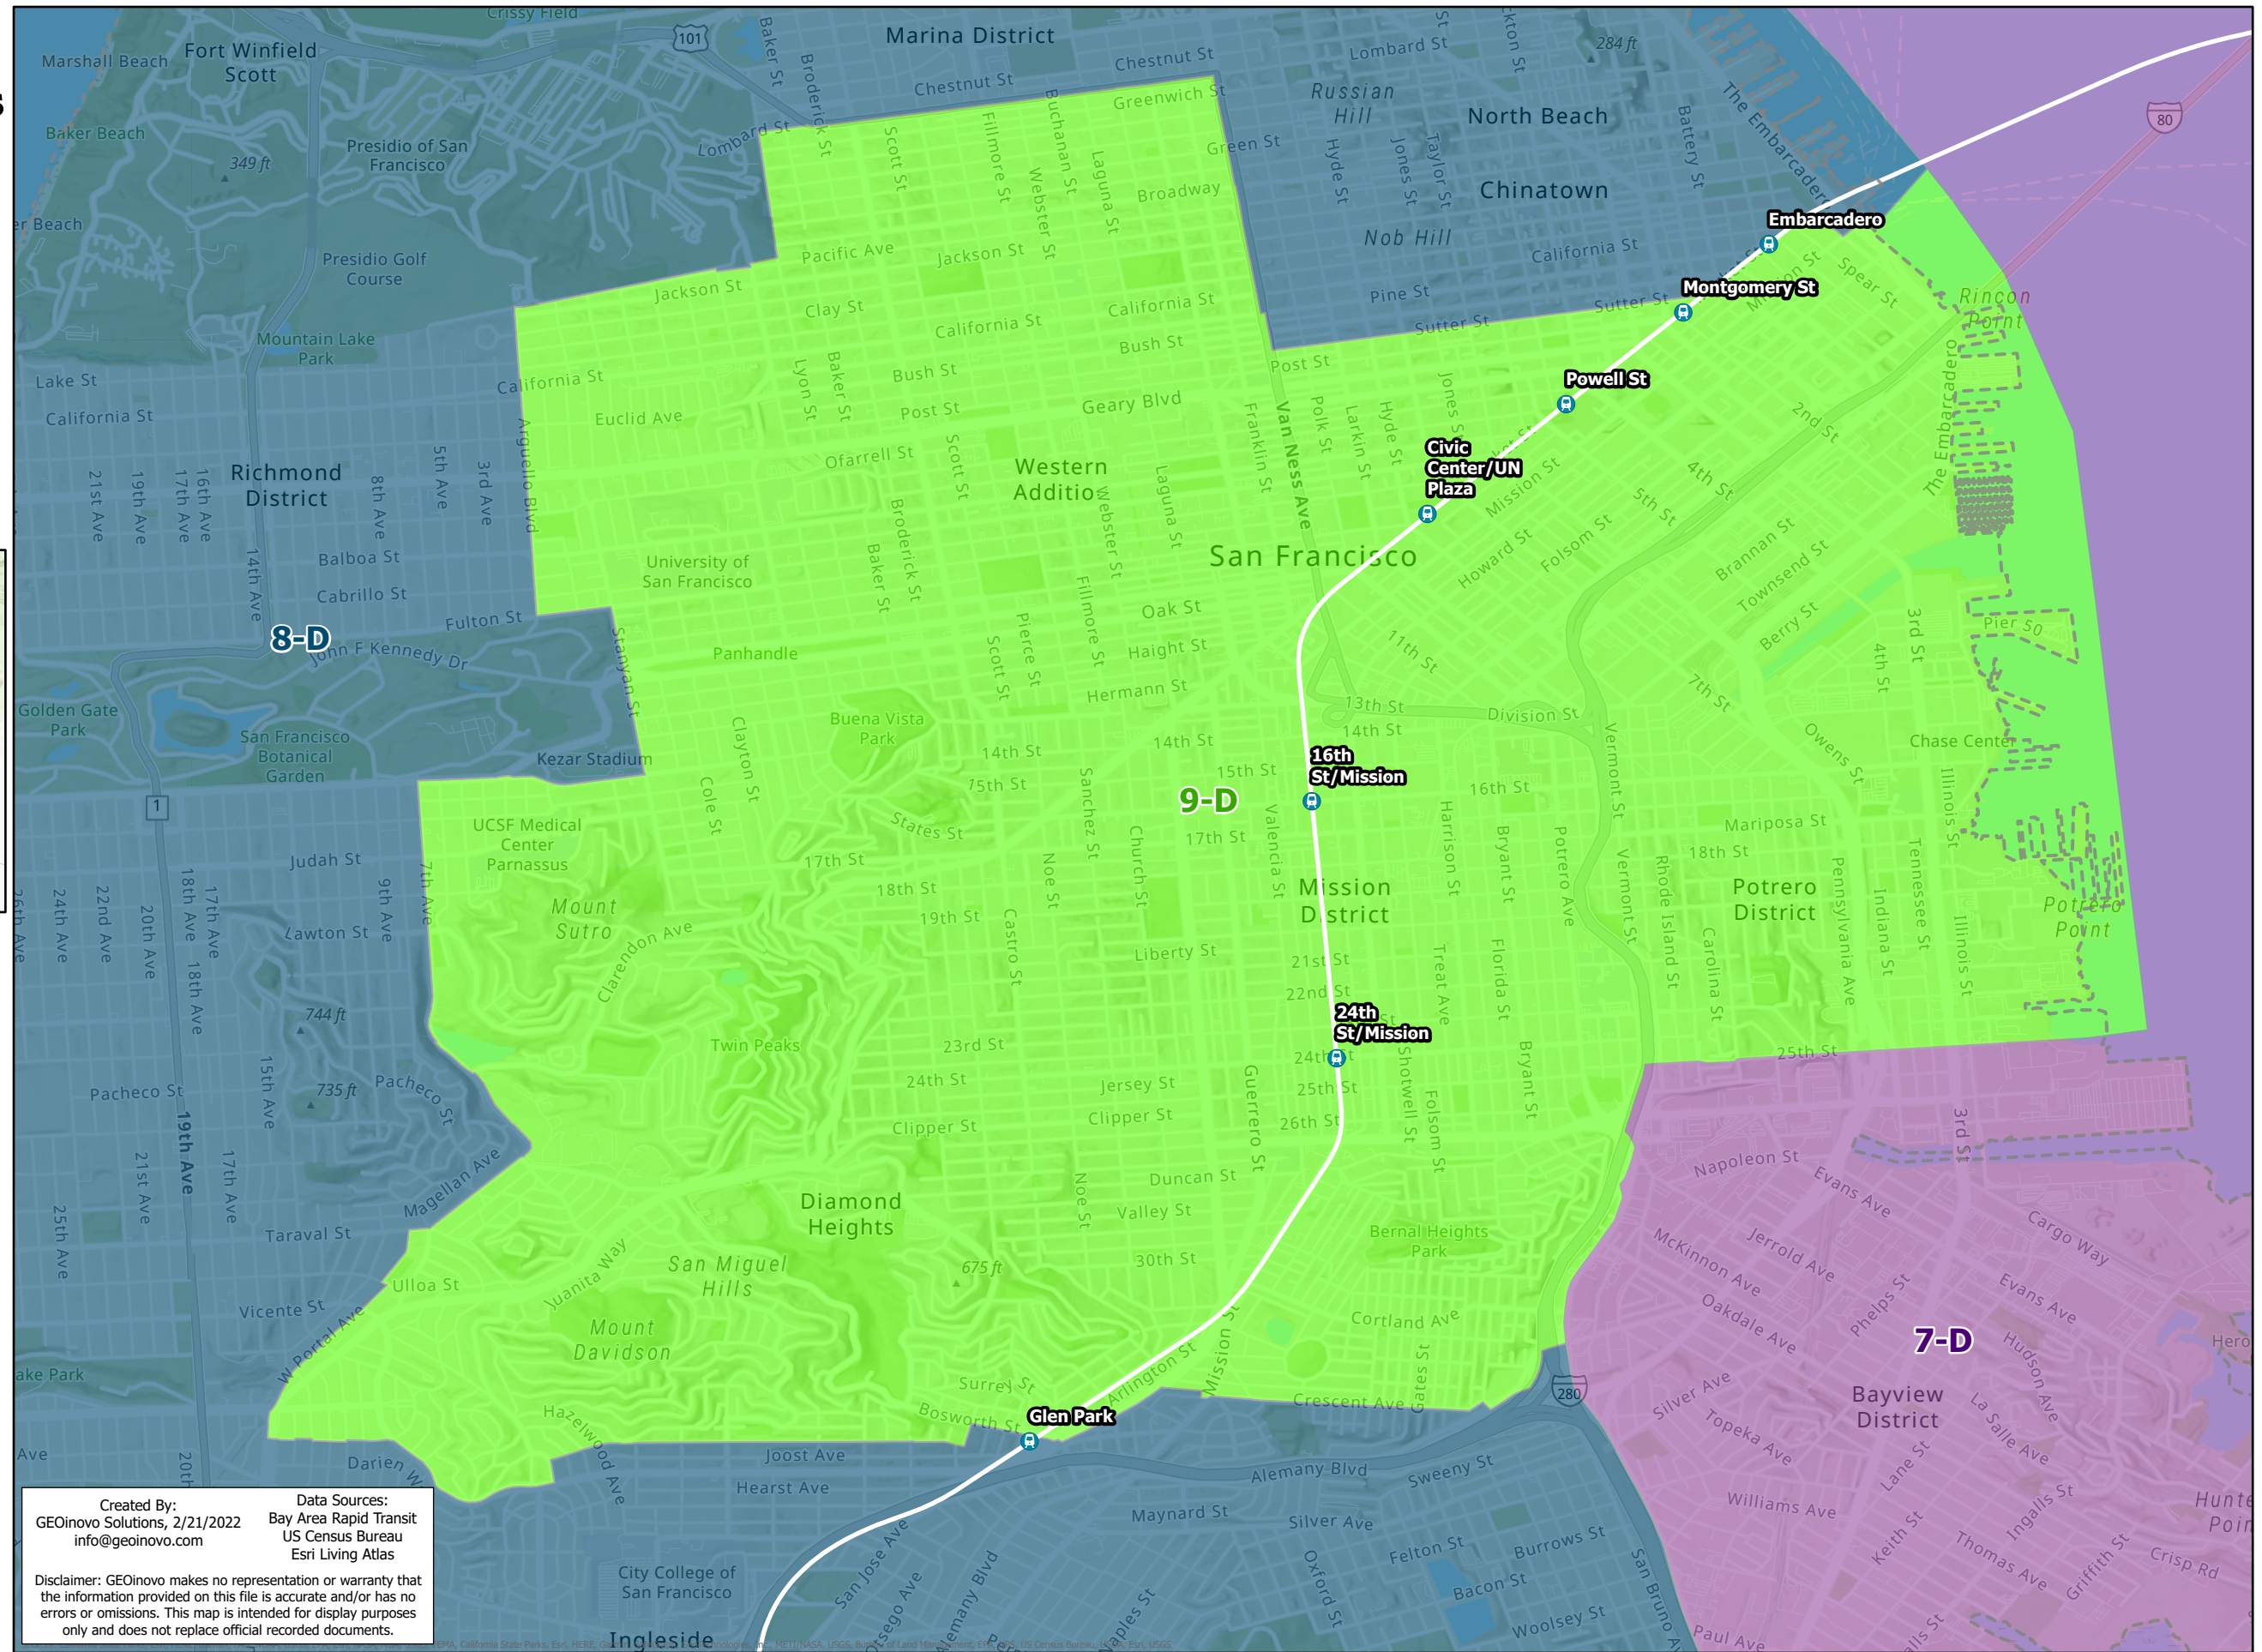

BART Board of Directors Districts

Plan D District 9

-  BART Station
-  City Boundary
-  District 1
-  District 2
-  District 3
-  District 4
-  District 5
-  District 6
-  District 7
-  District 8
-  District 9

Created By:
GEOinovo Solutions, 2/21/2022
info@geoinovo.com

Data Sources:
Bay Area Rapid Transit
US Census Bureau
Esri Living Atlas

Disclaimer: GEOinovo makes no representation or warranty that the information provided on this file is accurate and/or has no errors or omissions. This map is intended for display purposes only and does not replace official recorded documents.