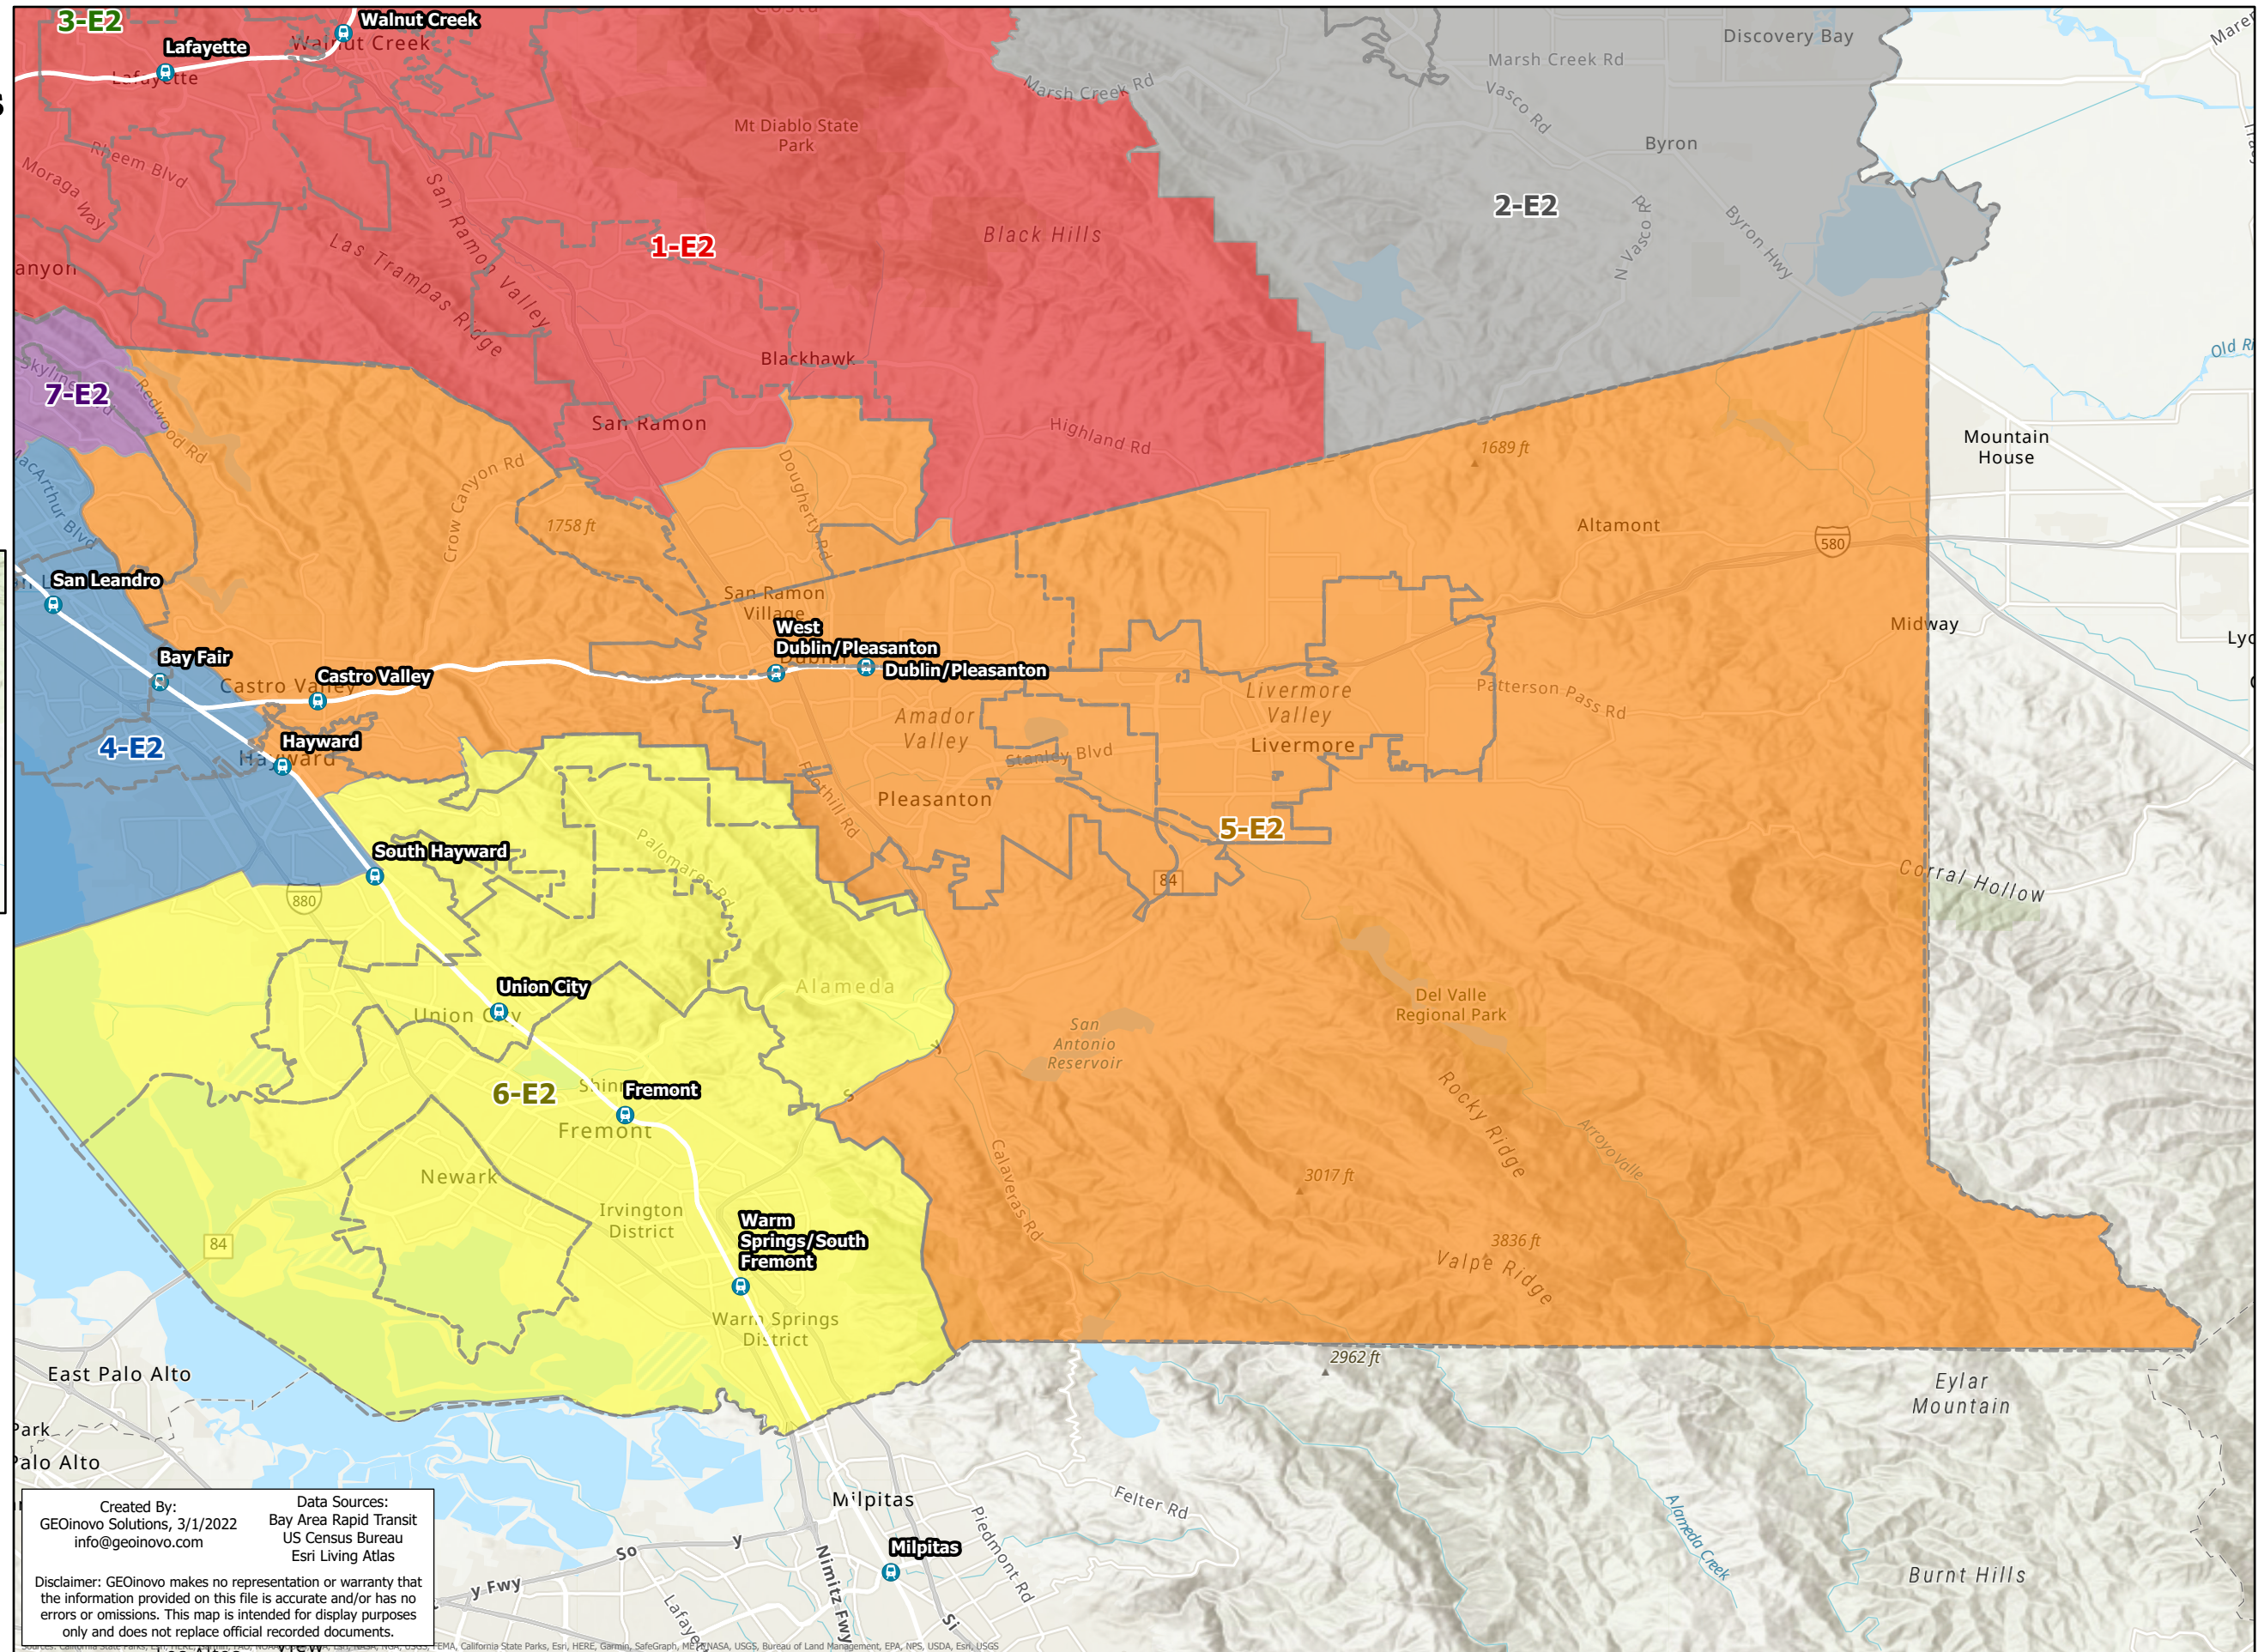

BART Board of Directors Districts

Plan E2 District 5

- BART Station
- City Boundary
- District 1
- District 2
- District 3
- District 4
- District 5
- District 6
- District 7
- District 8
- District 9

Created By:
GEOinovo Solutions, 3/1/2022
info@geoinovo.com

Data Sources:
Bay Area Rapid Transit
US Census Bureau
Esri Living Atlas

Disclaimer: GEOinovo makes no representation or warranty that the information provided on this file is accurate and/or has no errors or omissions. This map is intended for display purposes only and does not replace official recorded documents.