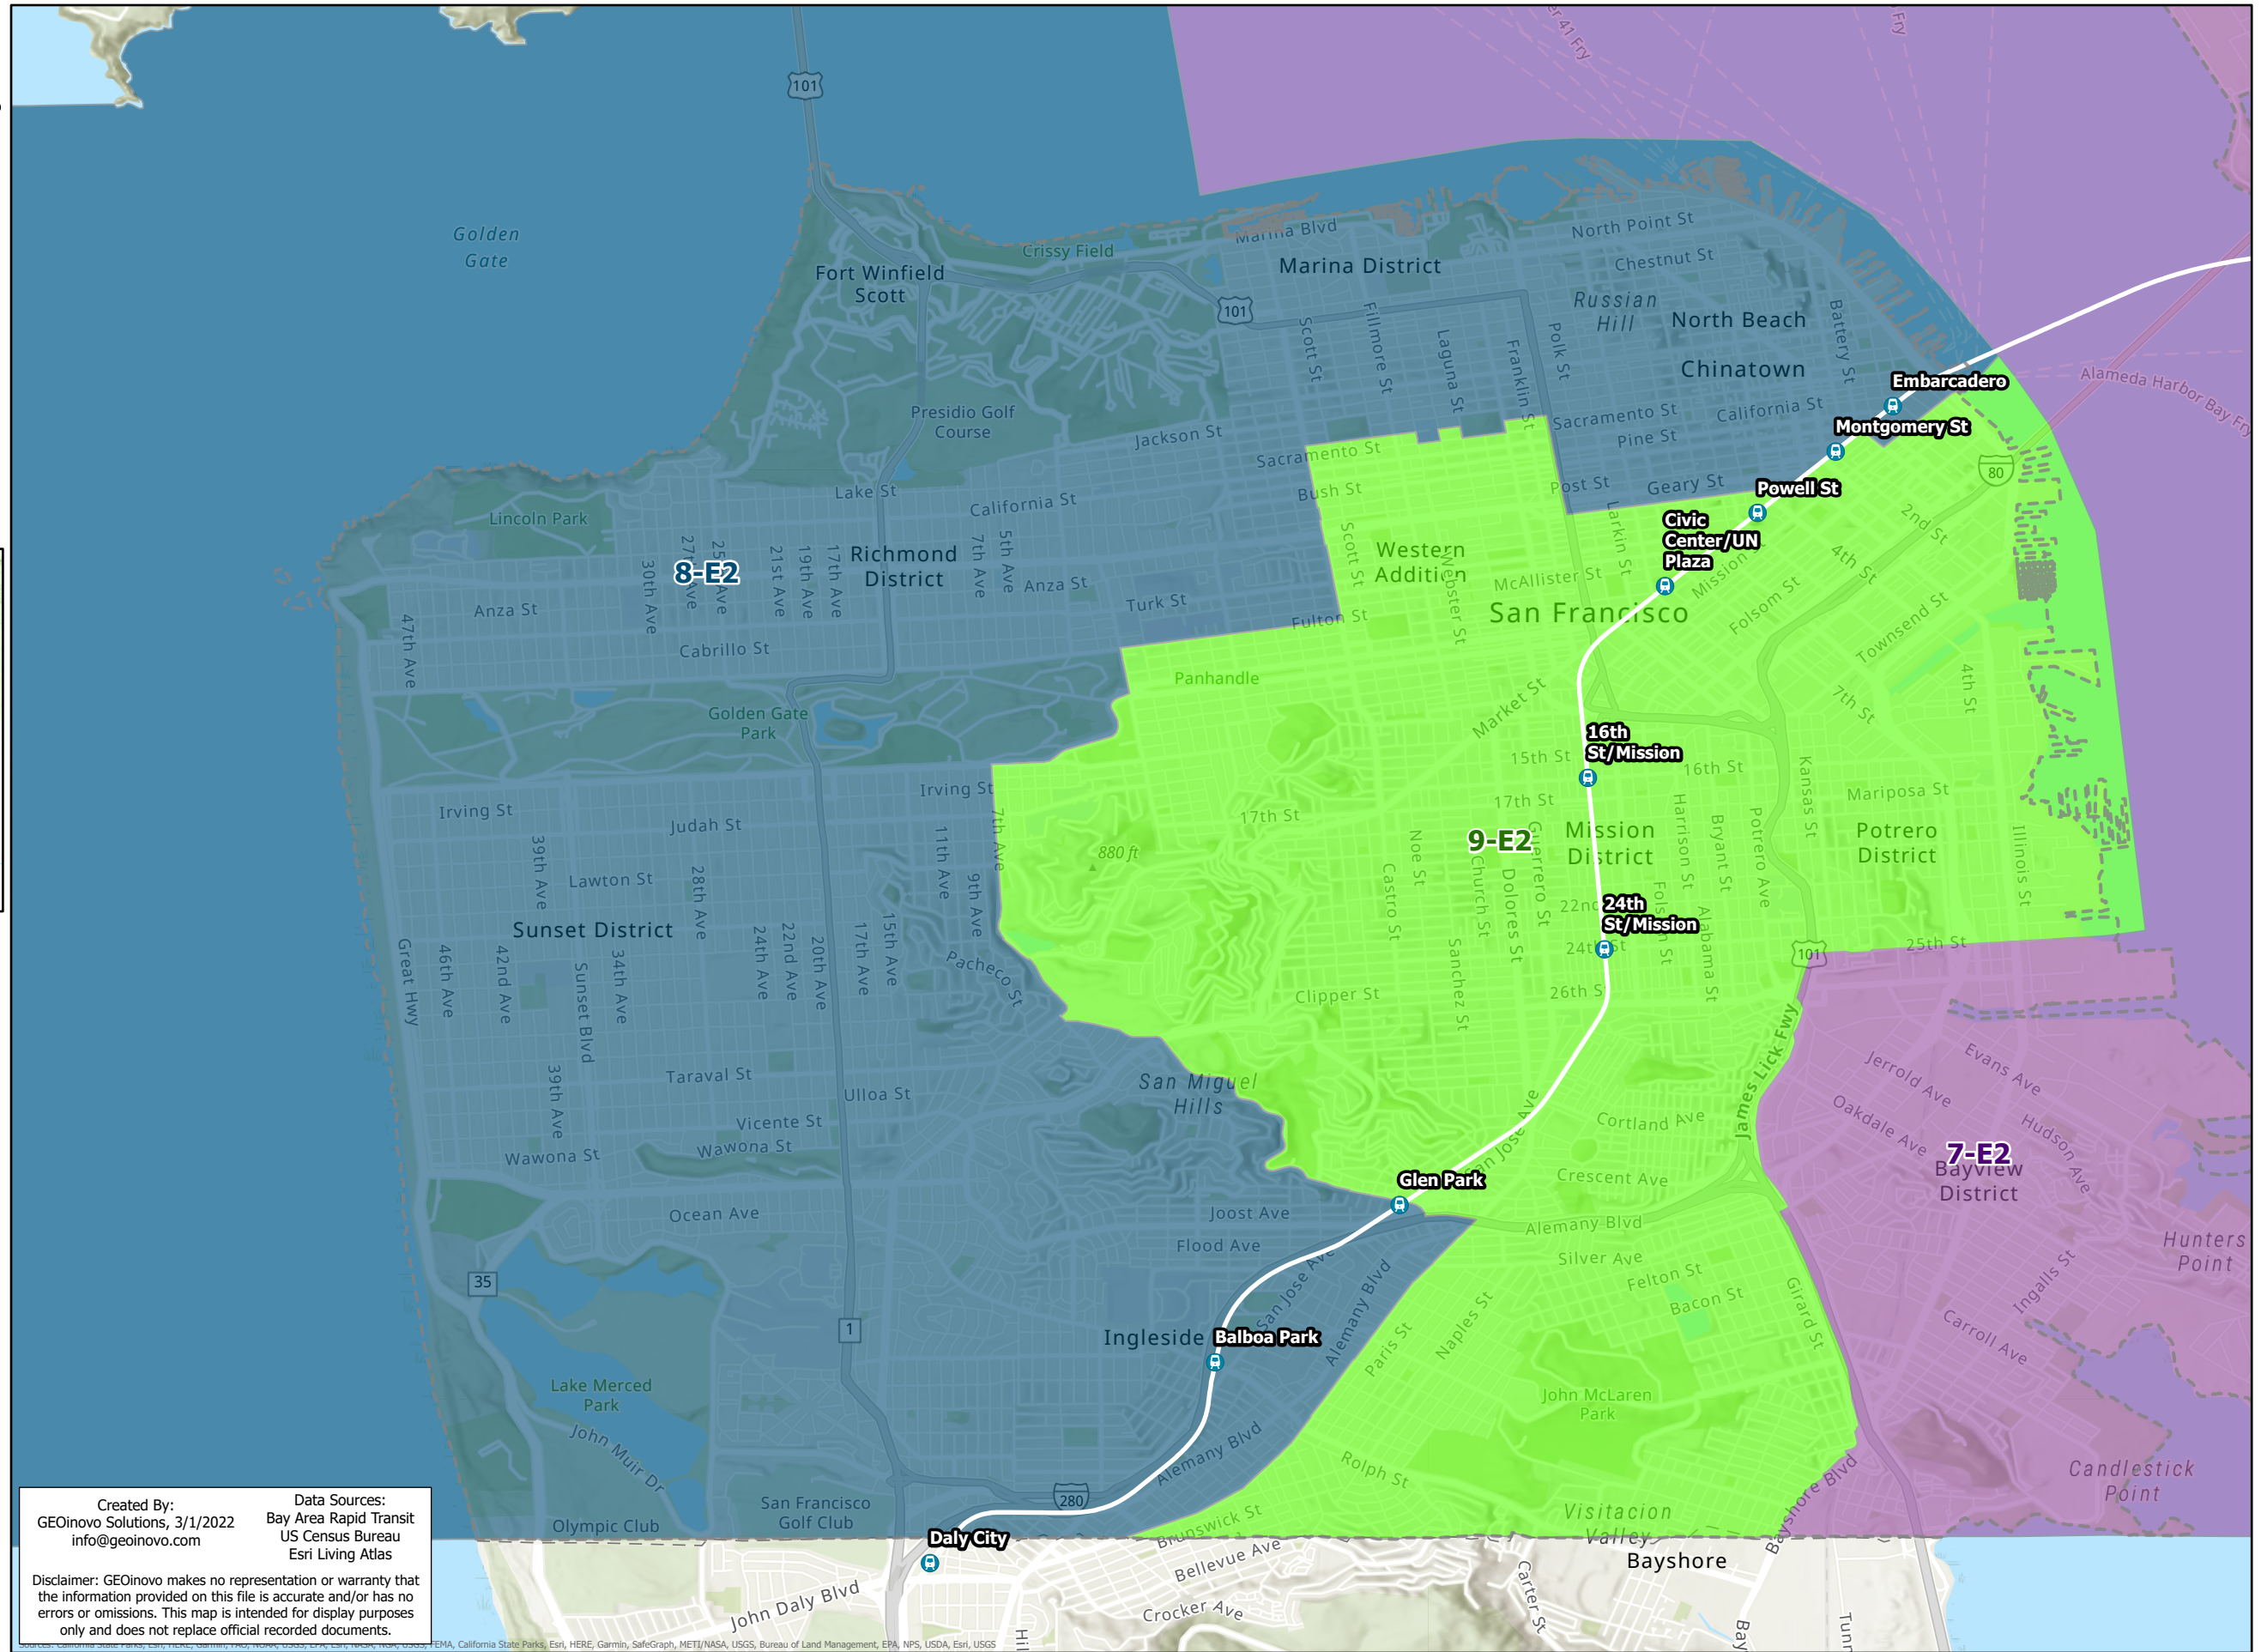

BART Board of Directors Districts

Plan E2 District 8

- BART Station
- City Boundary
- District 1
- District 2
- District 3
- District 4
- District 5
- District 6
- District 7
- District 8
- District 9

Created By:
GEOinovo Solutions, 3/1/2022
info@geoinovo.com

Data Sources:
Bay Area Rapid Transit
US Census Bureau
Esri Living Atlas

Disclaimer: GEOinovo makes no representation or warranty that the information provided on this file is accurate and/or has no errors or omissions. This map is intended for display purposes only and does not replace official recorded documents.