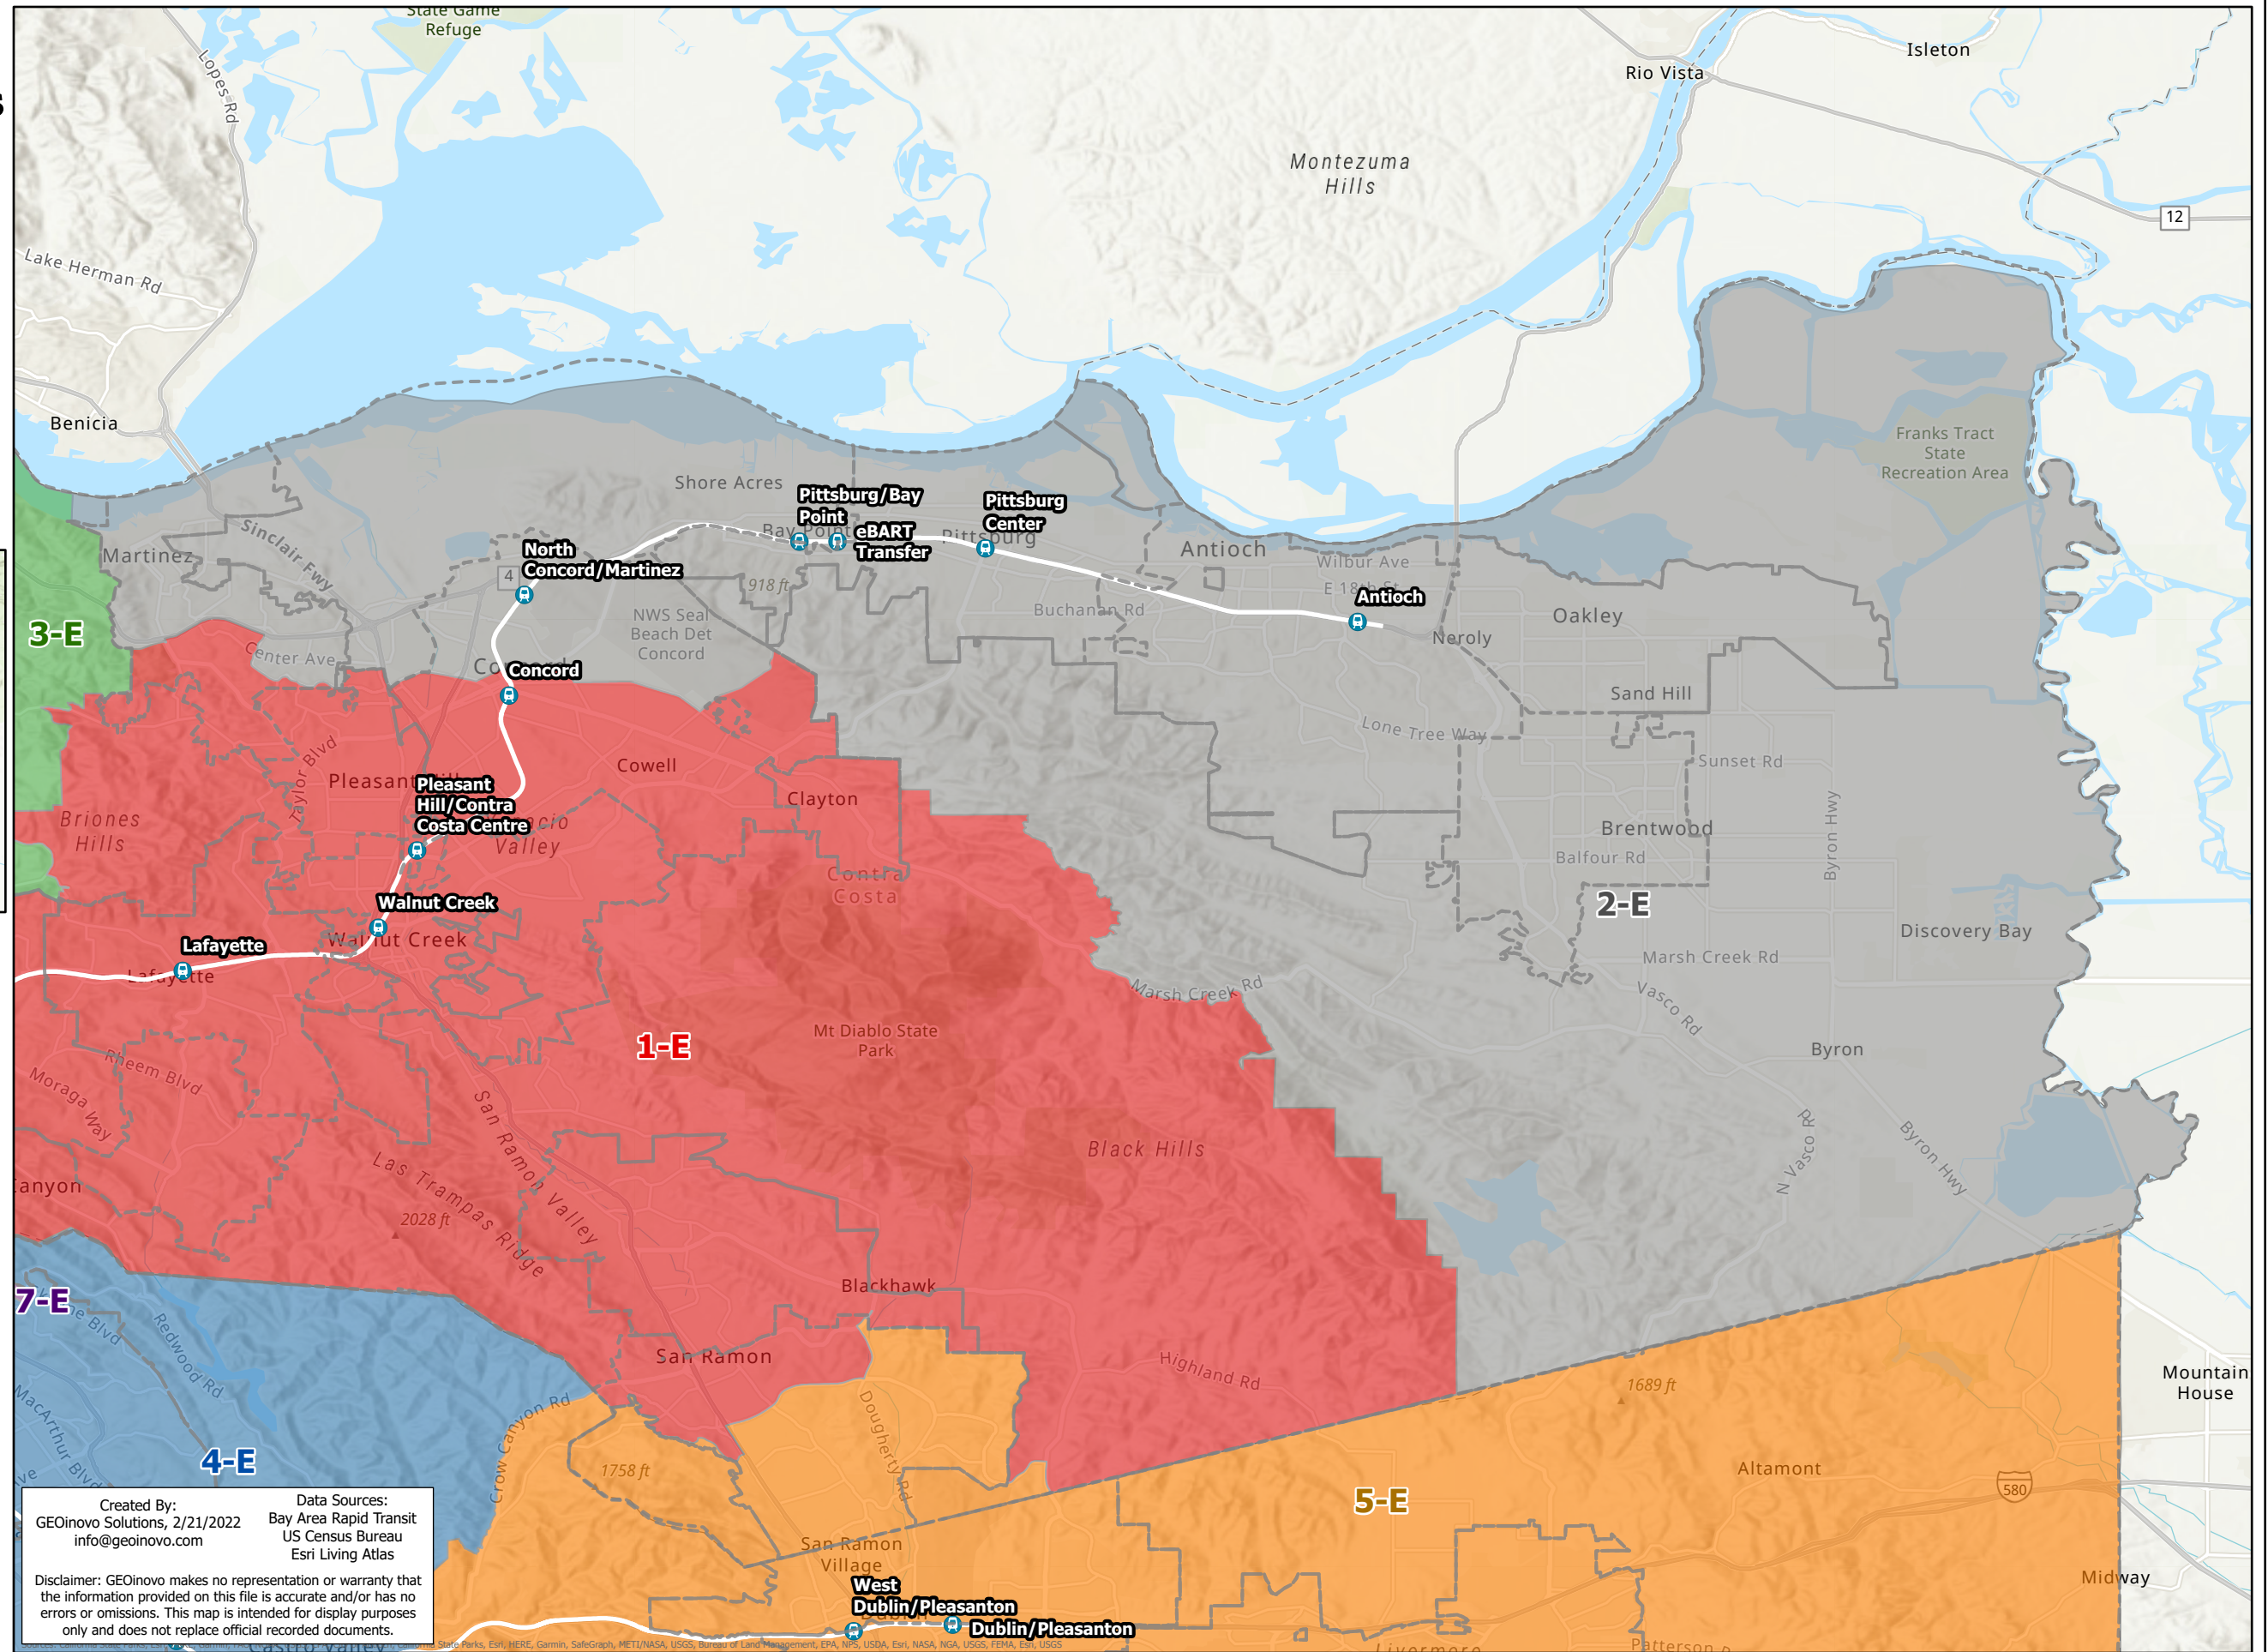

BART Board of Directors Districts

Plan E District 2

-  BART Station
-  City Boundary
-  District 1
-  District 2
-  District 3
-  District 4
-  District 5
-  District 6
-  District 7
-  District 8
-  District 9

Created By:
GEOinovo Solutions, 2/21/2022
info@geoinovo.com

Data Sources:
Bay Area Rapid Transit
US Census Bureau
Esri Living Atlas

Disclaimer: GEOinovo makes no representation or warranty that the information provided on this file is accurate and/or has no errors or omissions. This map is intended for display purposes only and does not replace official recorded documents.