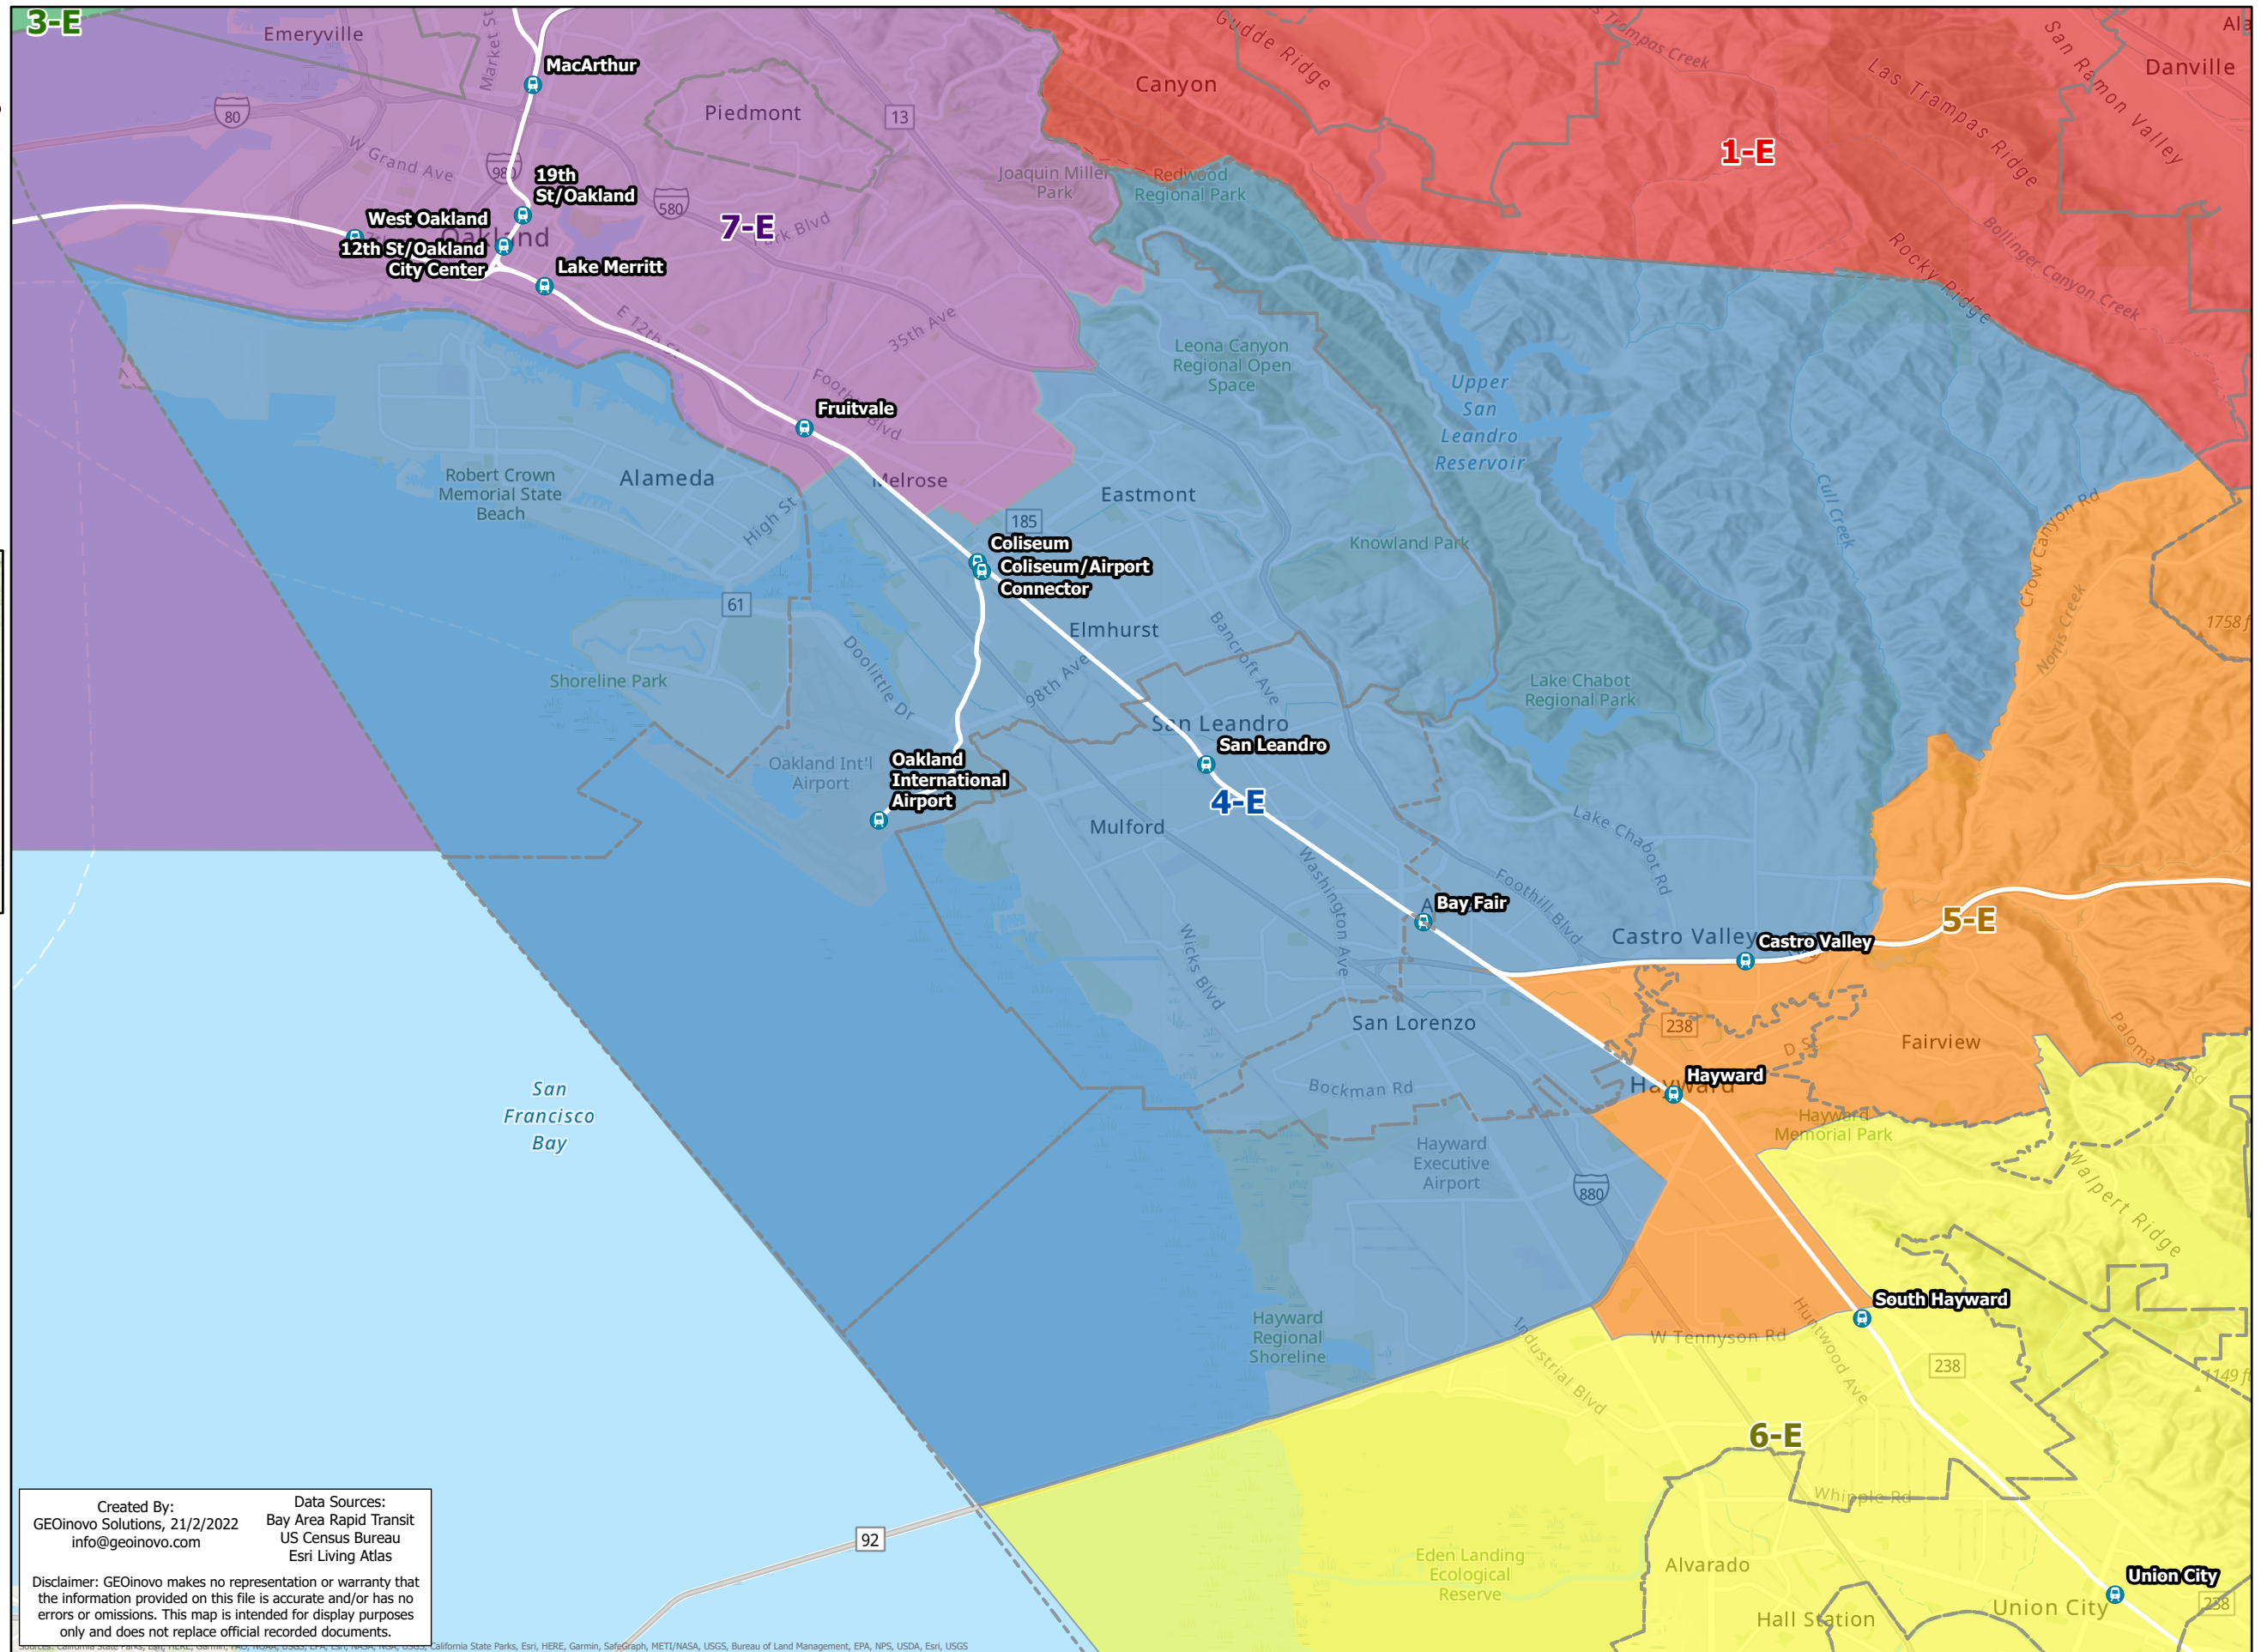

BART Board of Directors Districts

Plan E District 4

- BART Station
- City Boundary
- District 1
- District 2
- District 3
- District 4
- District 5
- District 6
- District 7
- District 8
- District 9

Created By:
GEOinovo Solutions, 21/2/2022
info@geoinovo.com

Data Sources:
Bay Area Rapid Transit
US Census Bureau
Esri Living Atlas

Disclaimer: GEOinovo makes no representation or warranty that the information provided on this file is accurate and/or has no errors or omissions. This map is intended for display purposes only and does not replace official recorded documents.