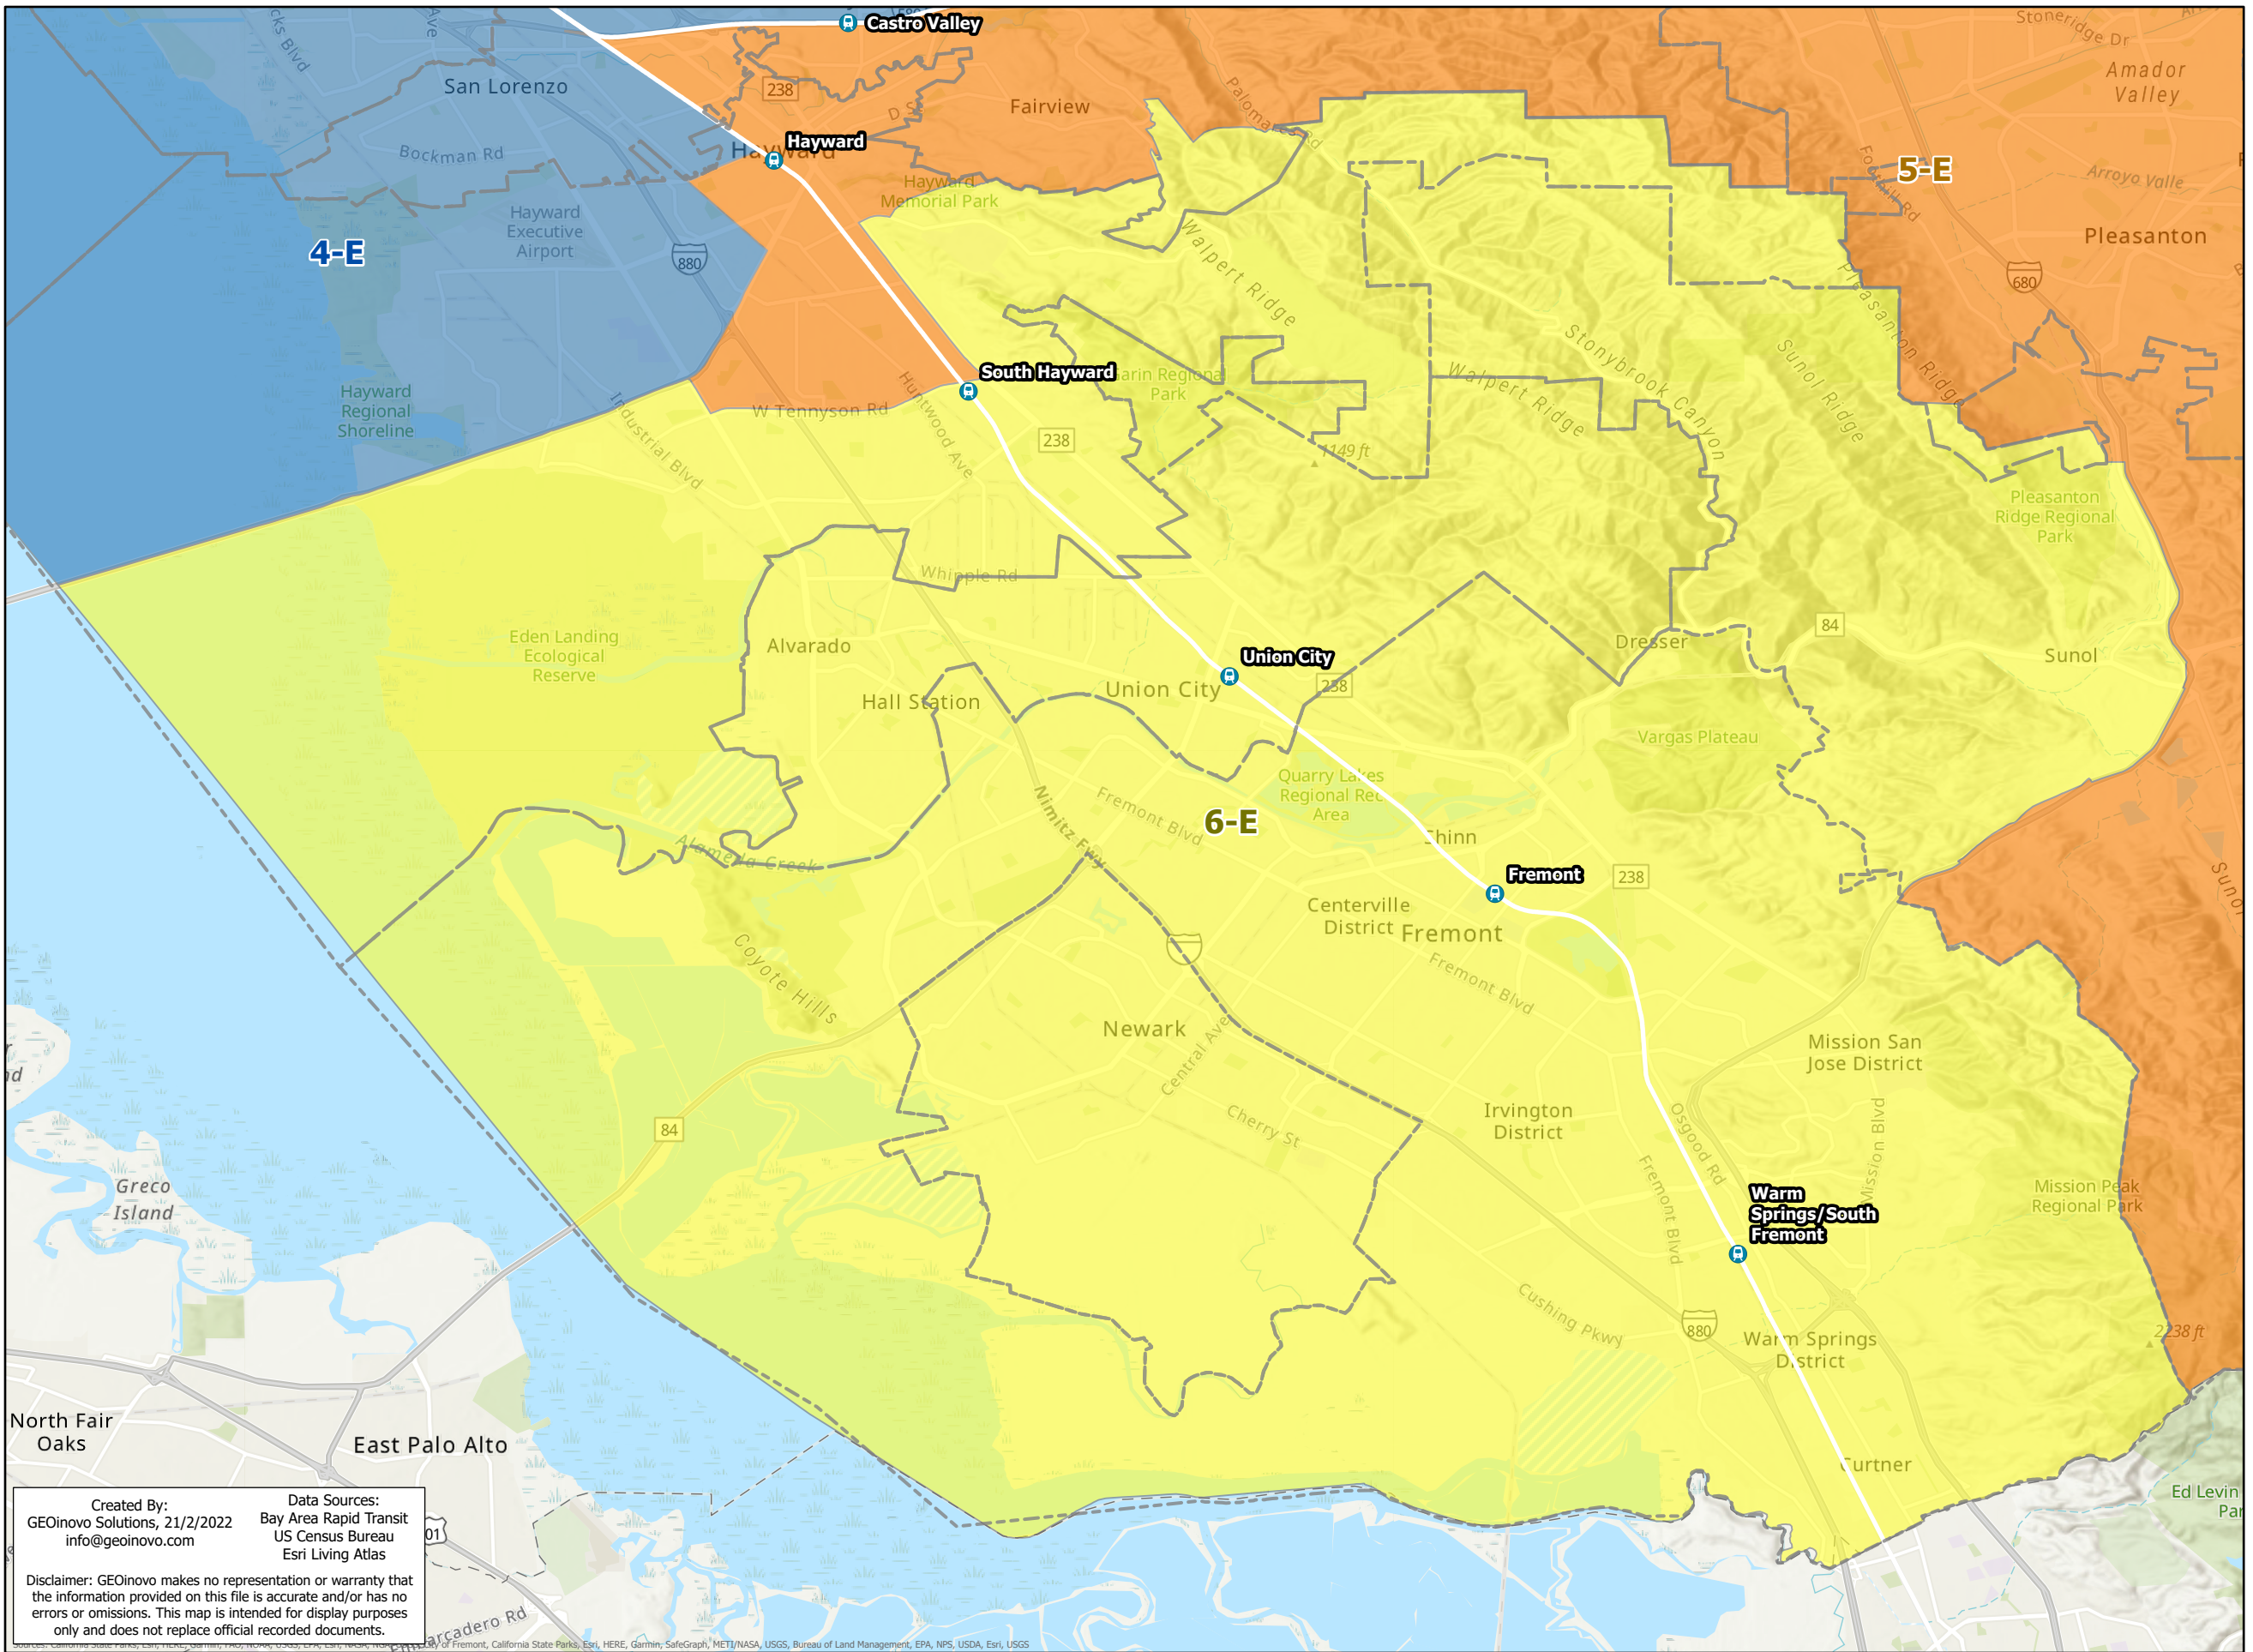

# BART Board of Directors Districts

Plan E District 6

-  BART Station
-  City Boundary
-  District 1
-  District 2
-  District 3
-  District 4
-  District 5
-  District 6
-  District 7
-  District 8
-  District 9

Created By:  
GEOinovo Solutions, 21/2/2022  
info@geoinovo.com

Data Sources:  
Bay Area Rapid Transit  
US Census Bureau  
Esri Living Atlas

Disclaimer: GEOinovo makes no representation or warranty that the information provided on this file is accurate and/or has no errors or omissions. This map is intended for display purposes only and does not replace official recorded documents.

© 2022 Esri. All rights reserved. BART, Bay Area Rapid Transit, Esri, HERE, Garmin, SafeGraph, METI/NASA, USGS, Bureau of Land Management, EPA, NPS, USDA, Esri, USGS