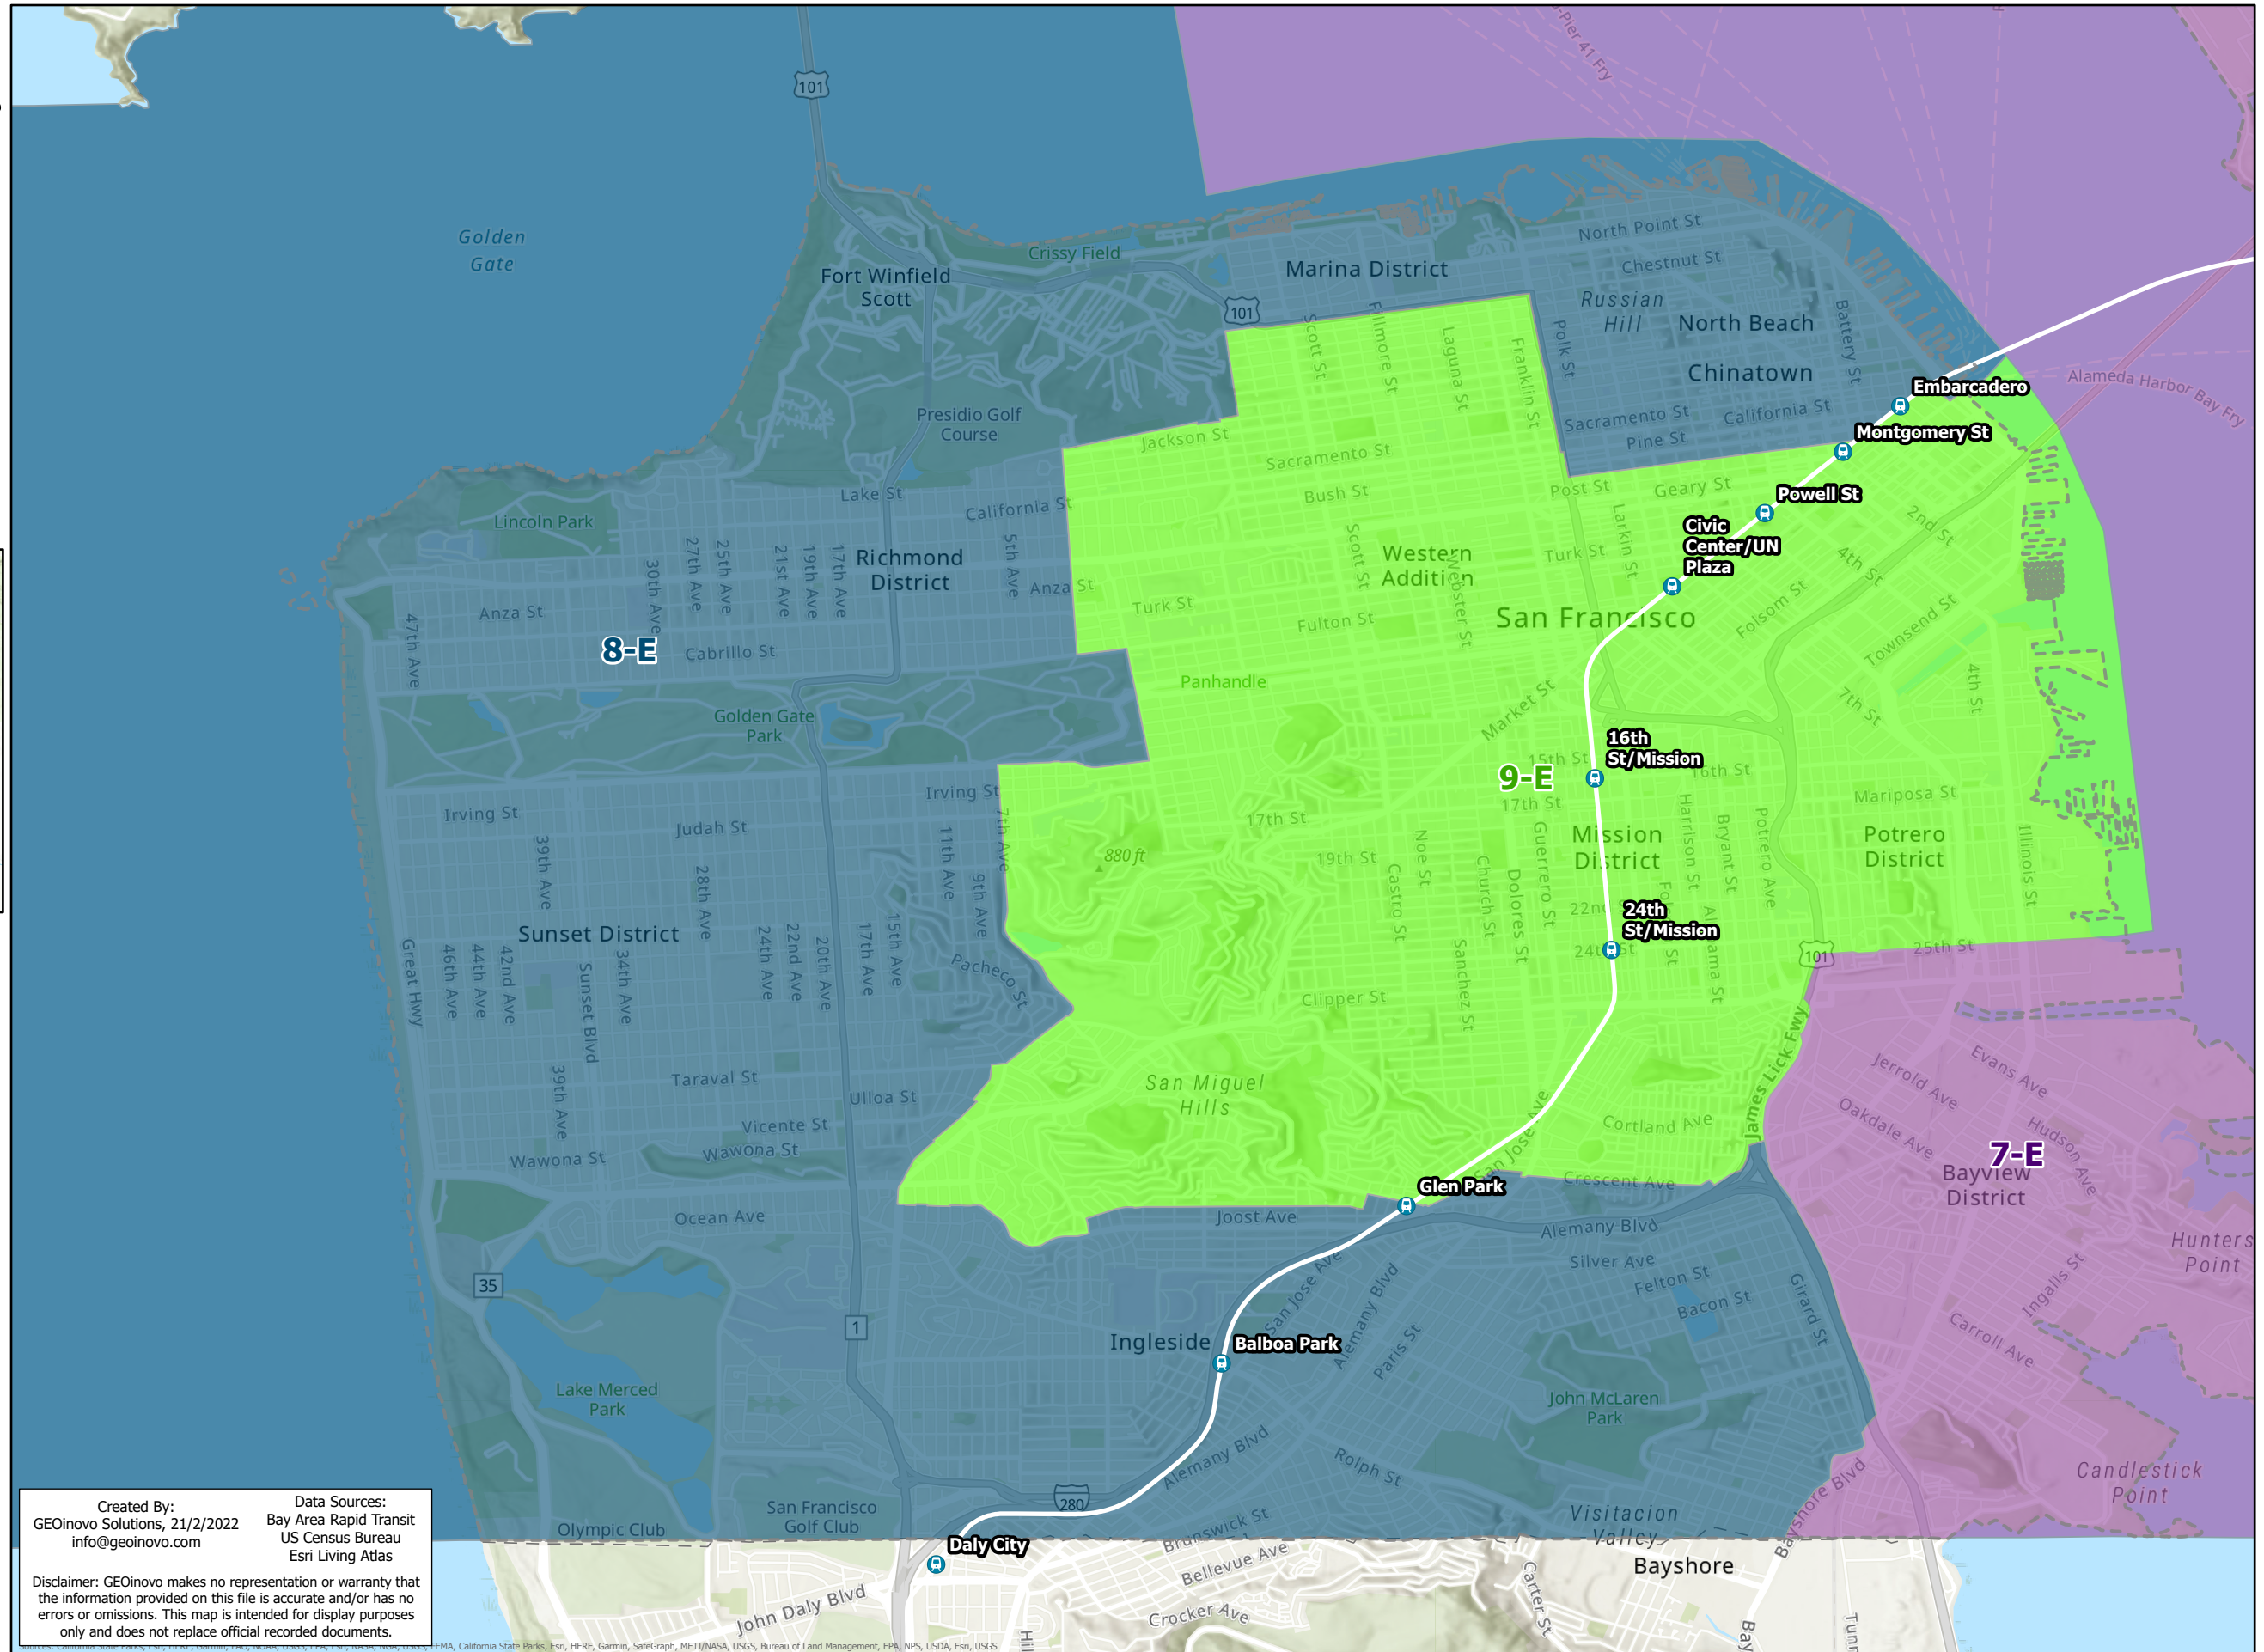

BART Board of Directors Districts

Plan E District 8

- BART Station
- City Boundary
- District 1
- District 2
- District 3
- District 4
- District 5
- District 6
- District 7
- District 8
- District 9

Created By:
GEOinovo Solutions, 21/2/2022
info@geoinovo.com

Data Sources:
Bay Area Rapid Transit
US Census Bureau
Esri Living Atlas

Disclaimer: GEOinovo makes no representation or warranty that the information provided on this file is accurate and/or has no errors or omissions. This map is intended for display purposes only and does not replace official recorded documents.