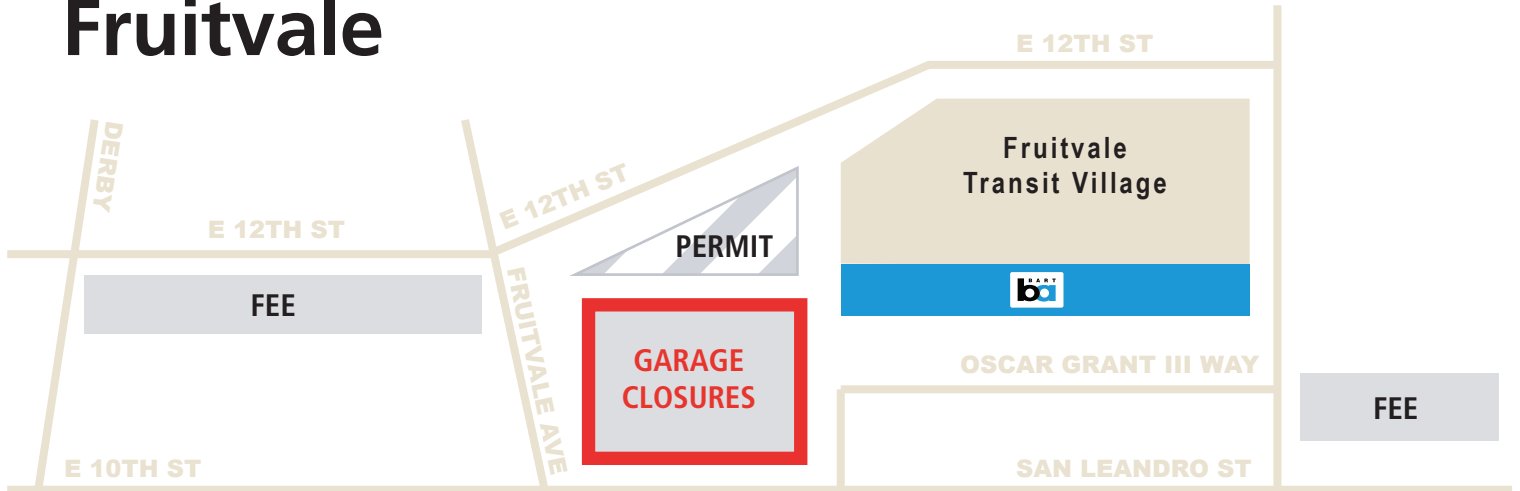

BART Temporary Parking

Fruitvale

Garage Phase 1

Upper floors closed

Permit parking available outside garage, on ground level, and 2nd floor

Fee parking available on 2nd floor, and outdoor lots.

2nd Level, Fee & Permit