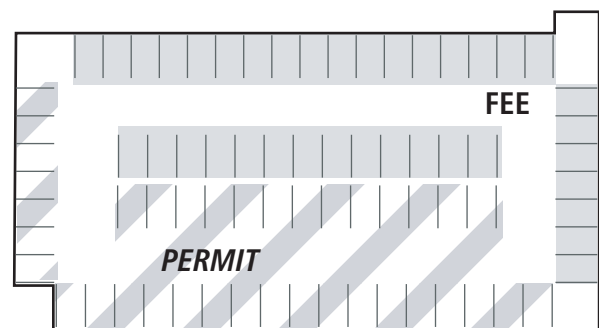

BART Temporary Parking

Fruitvale

Garage Phase 1

Upper floors closed

Permit parking available outside garage, on ground level, and 2nd floor

Fee parking available on 2nd floor, and outdoor lots.

2nd Level, Fee & Permit

Garage Phase 2

Ground & 2nd floor closed

Permit parking available outside garage and 3rd floor

Fee parking available on upper floors, and outdoor lots.

3rd Level, Fee & Permit

Garage Lighting Retrofit | bart.gov