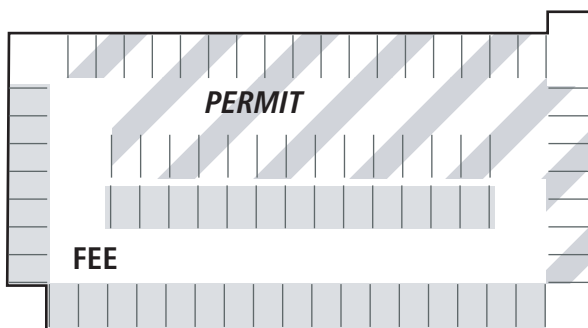

BART Temporary Parking

Fruitvale

Garage Phase 1

Upper floors closed

Permit parking available outside garage, on ground level, and 2nd floor

Fee parking available on 2nd floor, and outdoor lots.

2nd Level, Fee & Permit

Garage Phase 2

Ground & 2nd floor closed

Permit parking available outside garage and 3rd floor

Fee parking available on upper floors, and outdoor lots.

3rd Level, Fee & Permit

Garage Lighting Retrofit | bart.gov