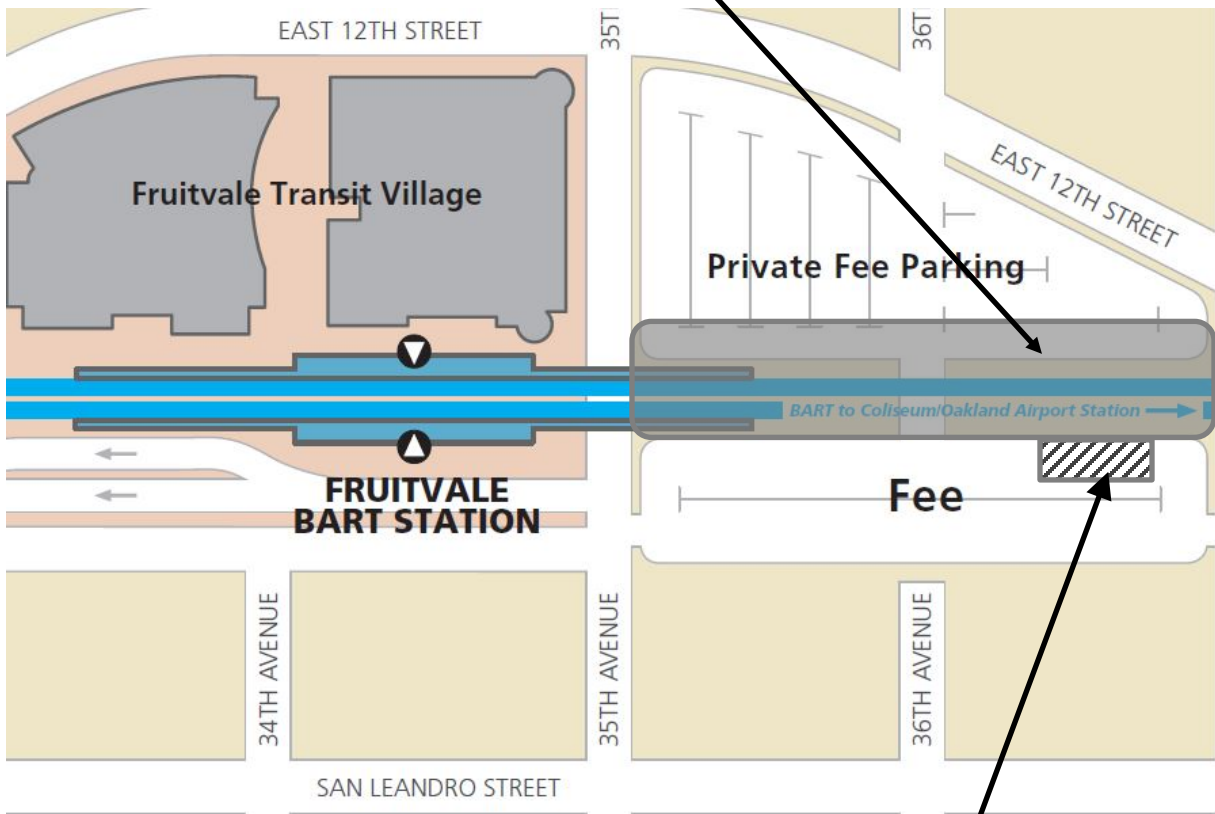

TEMPORARY PARKING CHANGES IN SOUTH FEE PARKING LOT AT FRUITVALE STATION

Phase 1: Construction Work Location at Fruitvale Station (Structures located in the south end of station, near fee parking)

Location of Temporary Parking Changes at Fruitvale Station