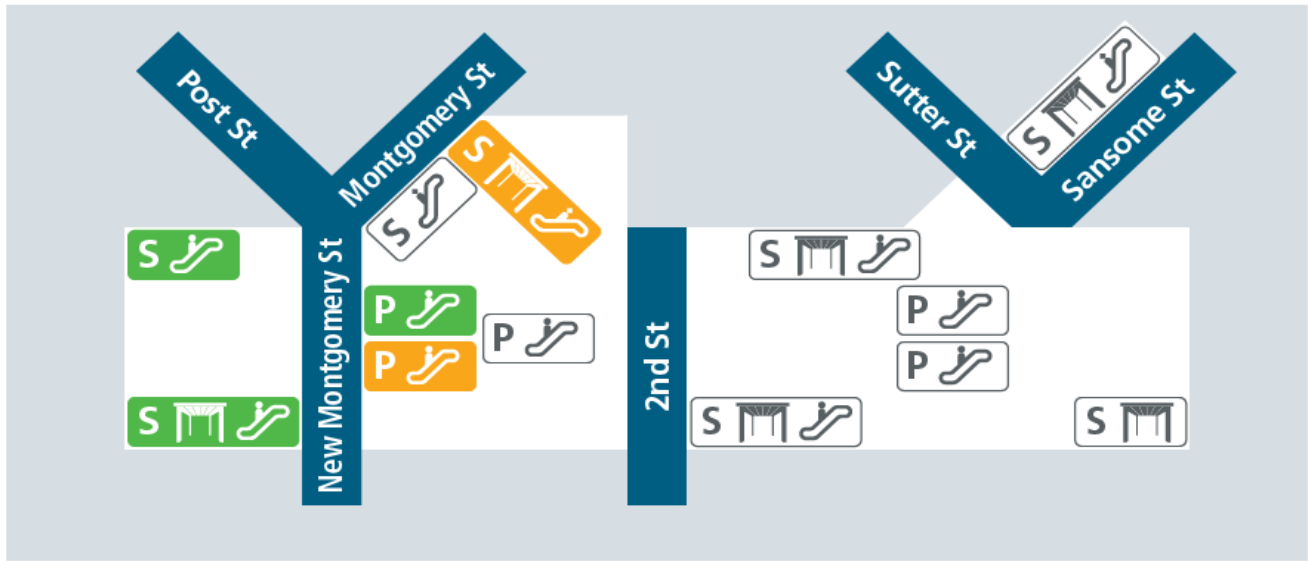

# Montgomery St Station

- |                              |                 |                    |
|------------------------------|-----------------|--------------------|
| <b>S</b> Street Level        | Escalator       | Complete           |
| <b>P</b> BART Platform Level | Entrance Canopy | Under Construction |
|                              |                 | Planned            |