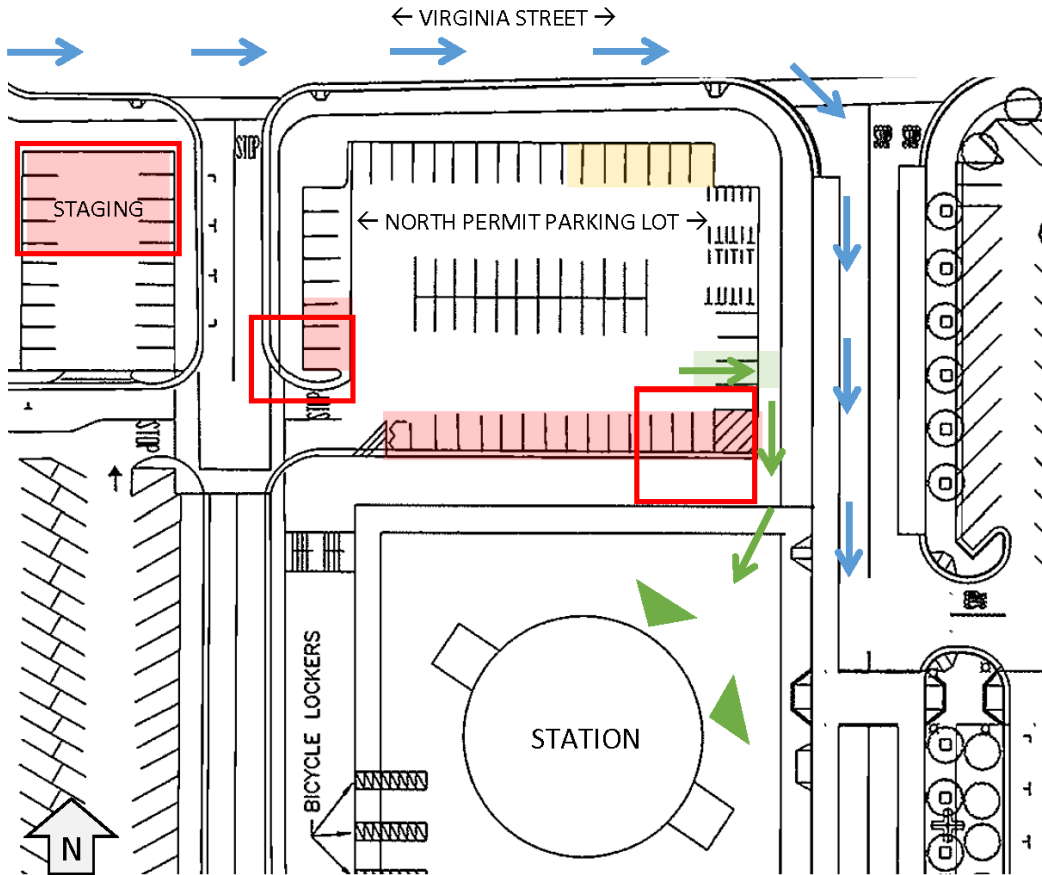

NORTH BERKELEY STATION AREA – PARTIAL PLAN

LEGEND

- |  |  |
|--|--|
|  PARKING BLOCKED        |  TEMPORARY PEDESTRIAN RAMP  |
|  WORK AREA              |  TEMPORARY PEDESTRIAN ROUTE |
|  ZIPCAR, GIG, GETAROUND |  STATION ENTRANCE           |