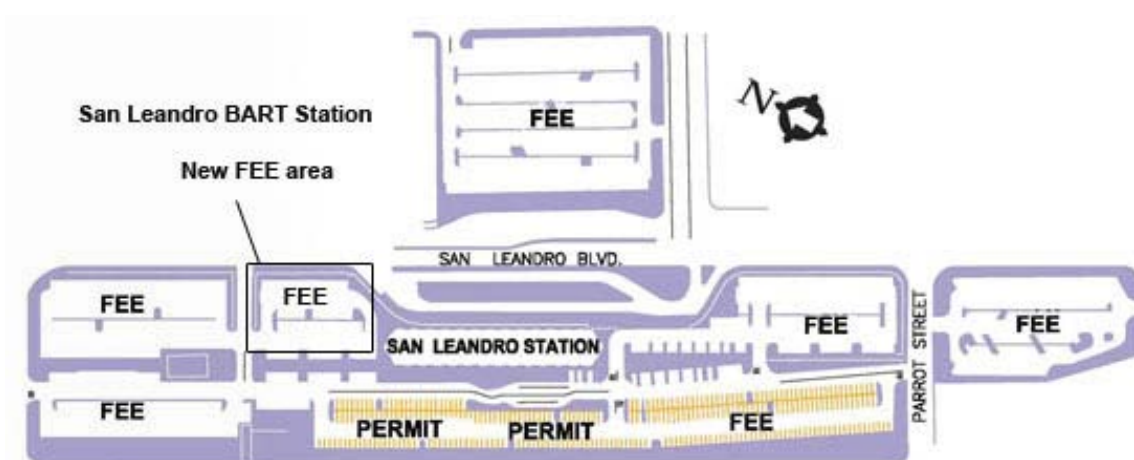

Passenger Bulletin

News of Special Interest to Our Passengers

Bay Area Rapid Transit

300 Lakeside Drive
Oakland, CA 94612
(510) 464-6000
www.bart.gov

MORE FEE PARKING SPACES ADDED AT SAN LEANDRO STATION

Dear Customer:

Beginning Monday, November 21, additional FEE spaces will be added at San Leandro Station. Please see the map below for the location of the new FEE parking area.

If you need language assistance services, please call BART's Transit Information Center at (510) 465-2278.