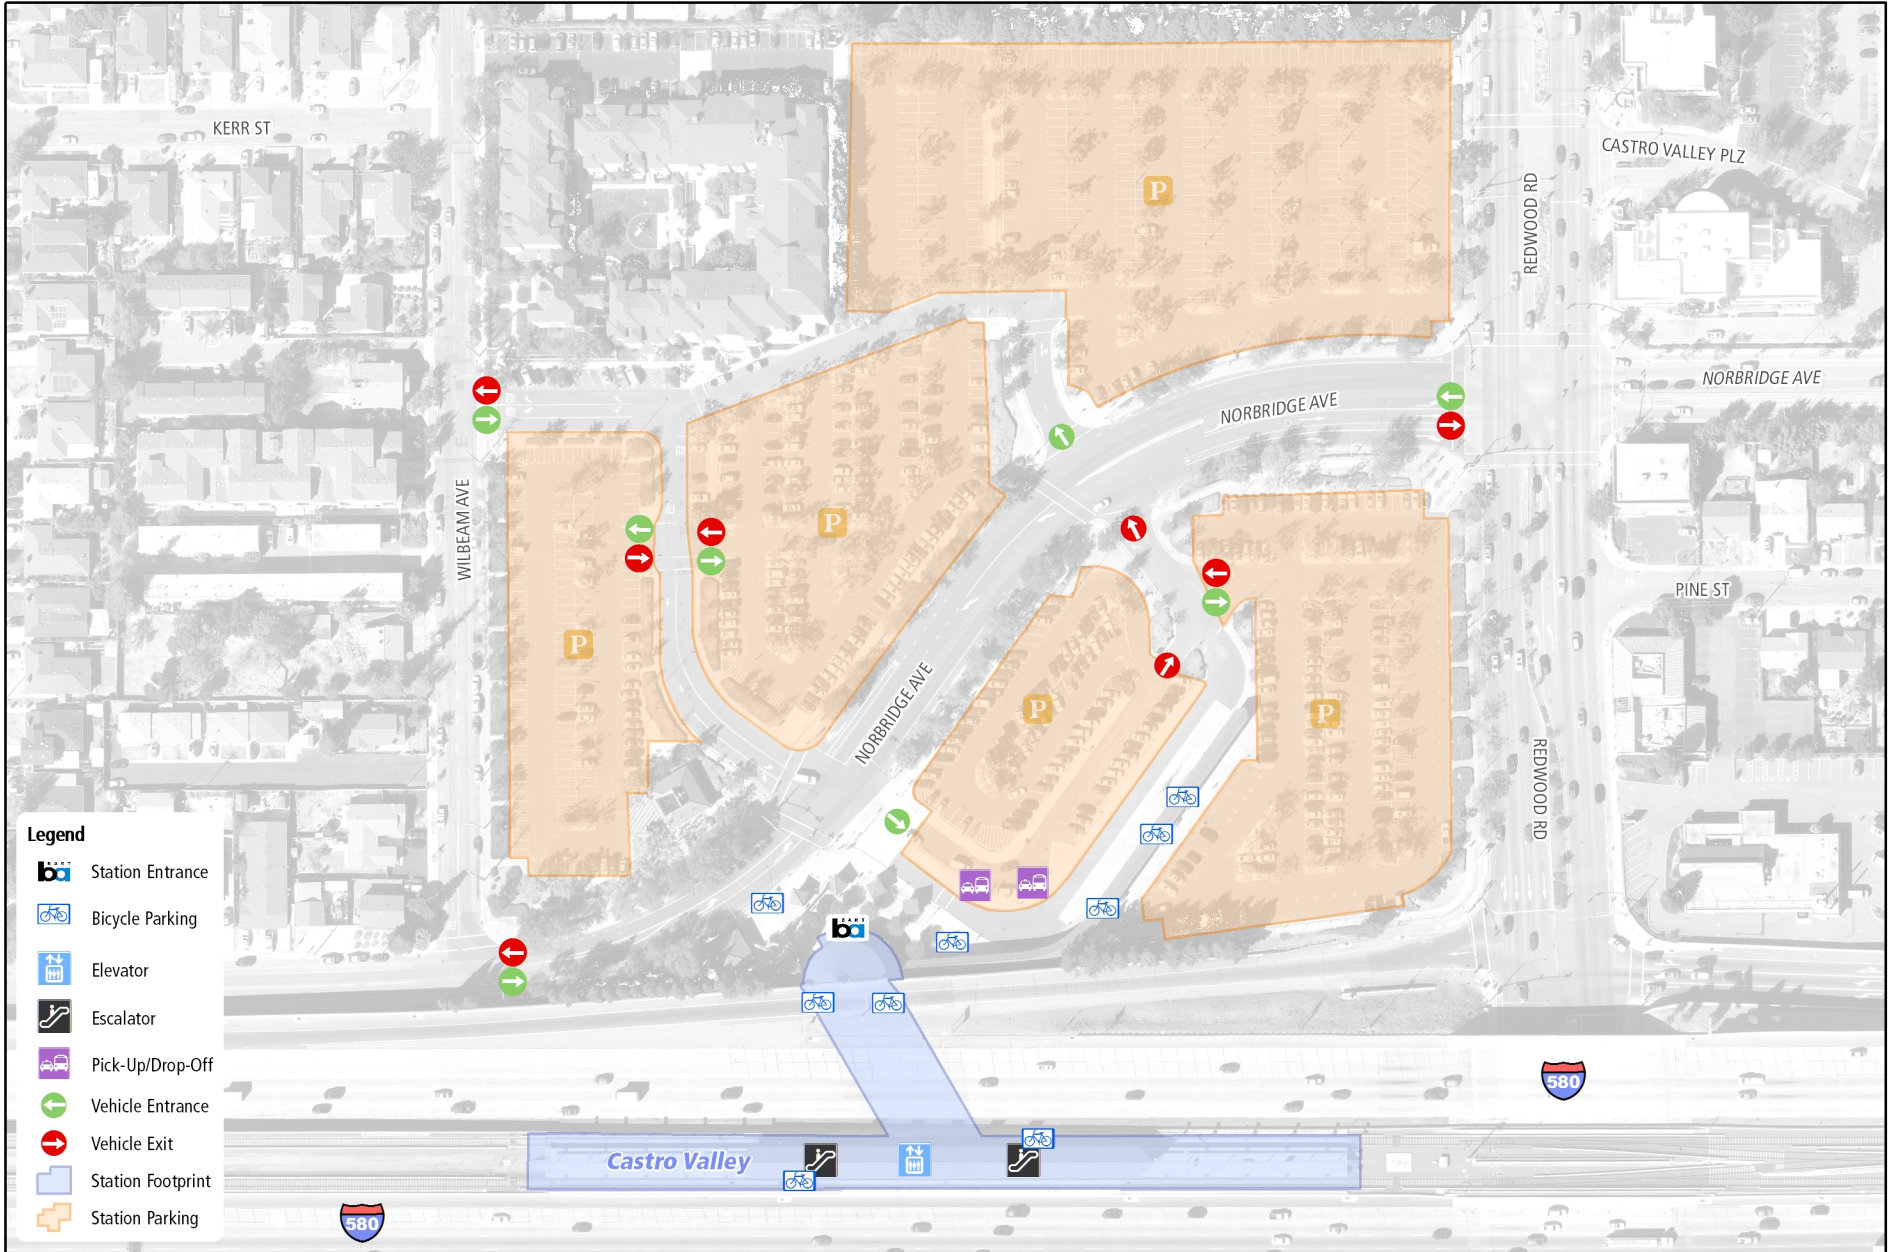

BART STATION OVERVIEW: Castro Valley

EGIS - Enterprise Geographic Information System

Date: 3/28/2019

- Legend**
- Station Entrance
 - Bicycle Parking
 - Elevator
 - Escalator
 - Pick-Up/Drop-Off
 - Vehicle Entrance
 - Vehicle Exit
 - Station Footprint
 - Station Parking

Data provided by numerous sources:
 BART, USGS, Esri, City & County of San Francisco, Alameda County,
 Contra Costa County, San Mateo County, and Santa Clara County

San Francisco Bay Area Rapid Transit District