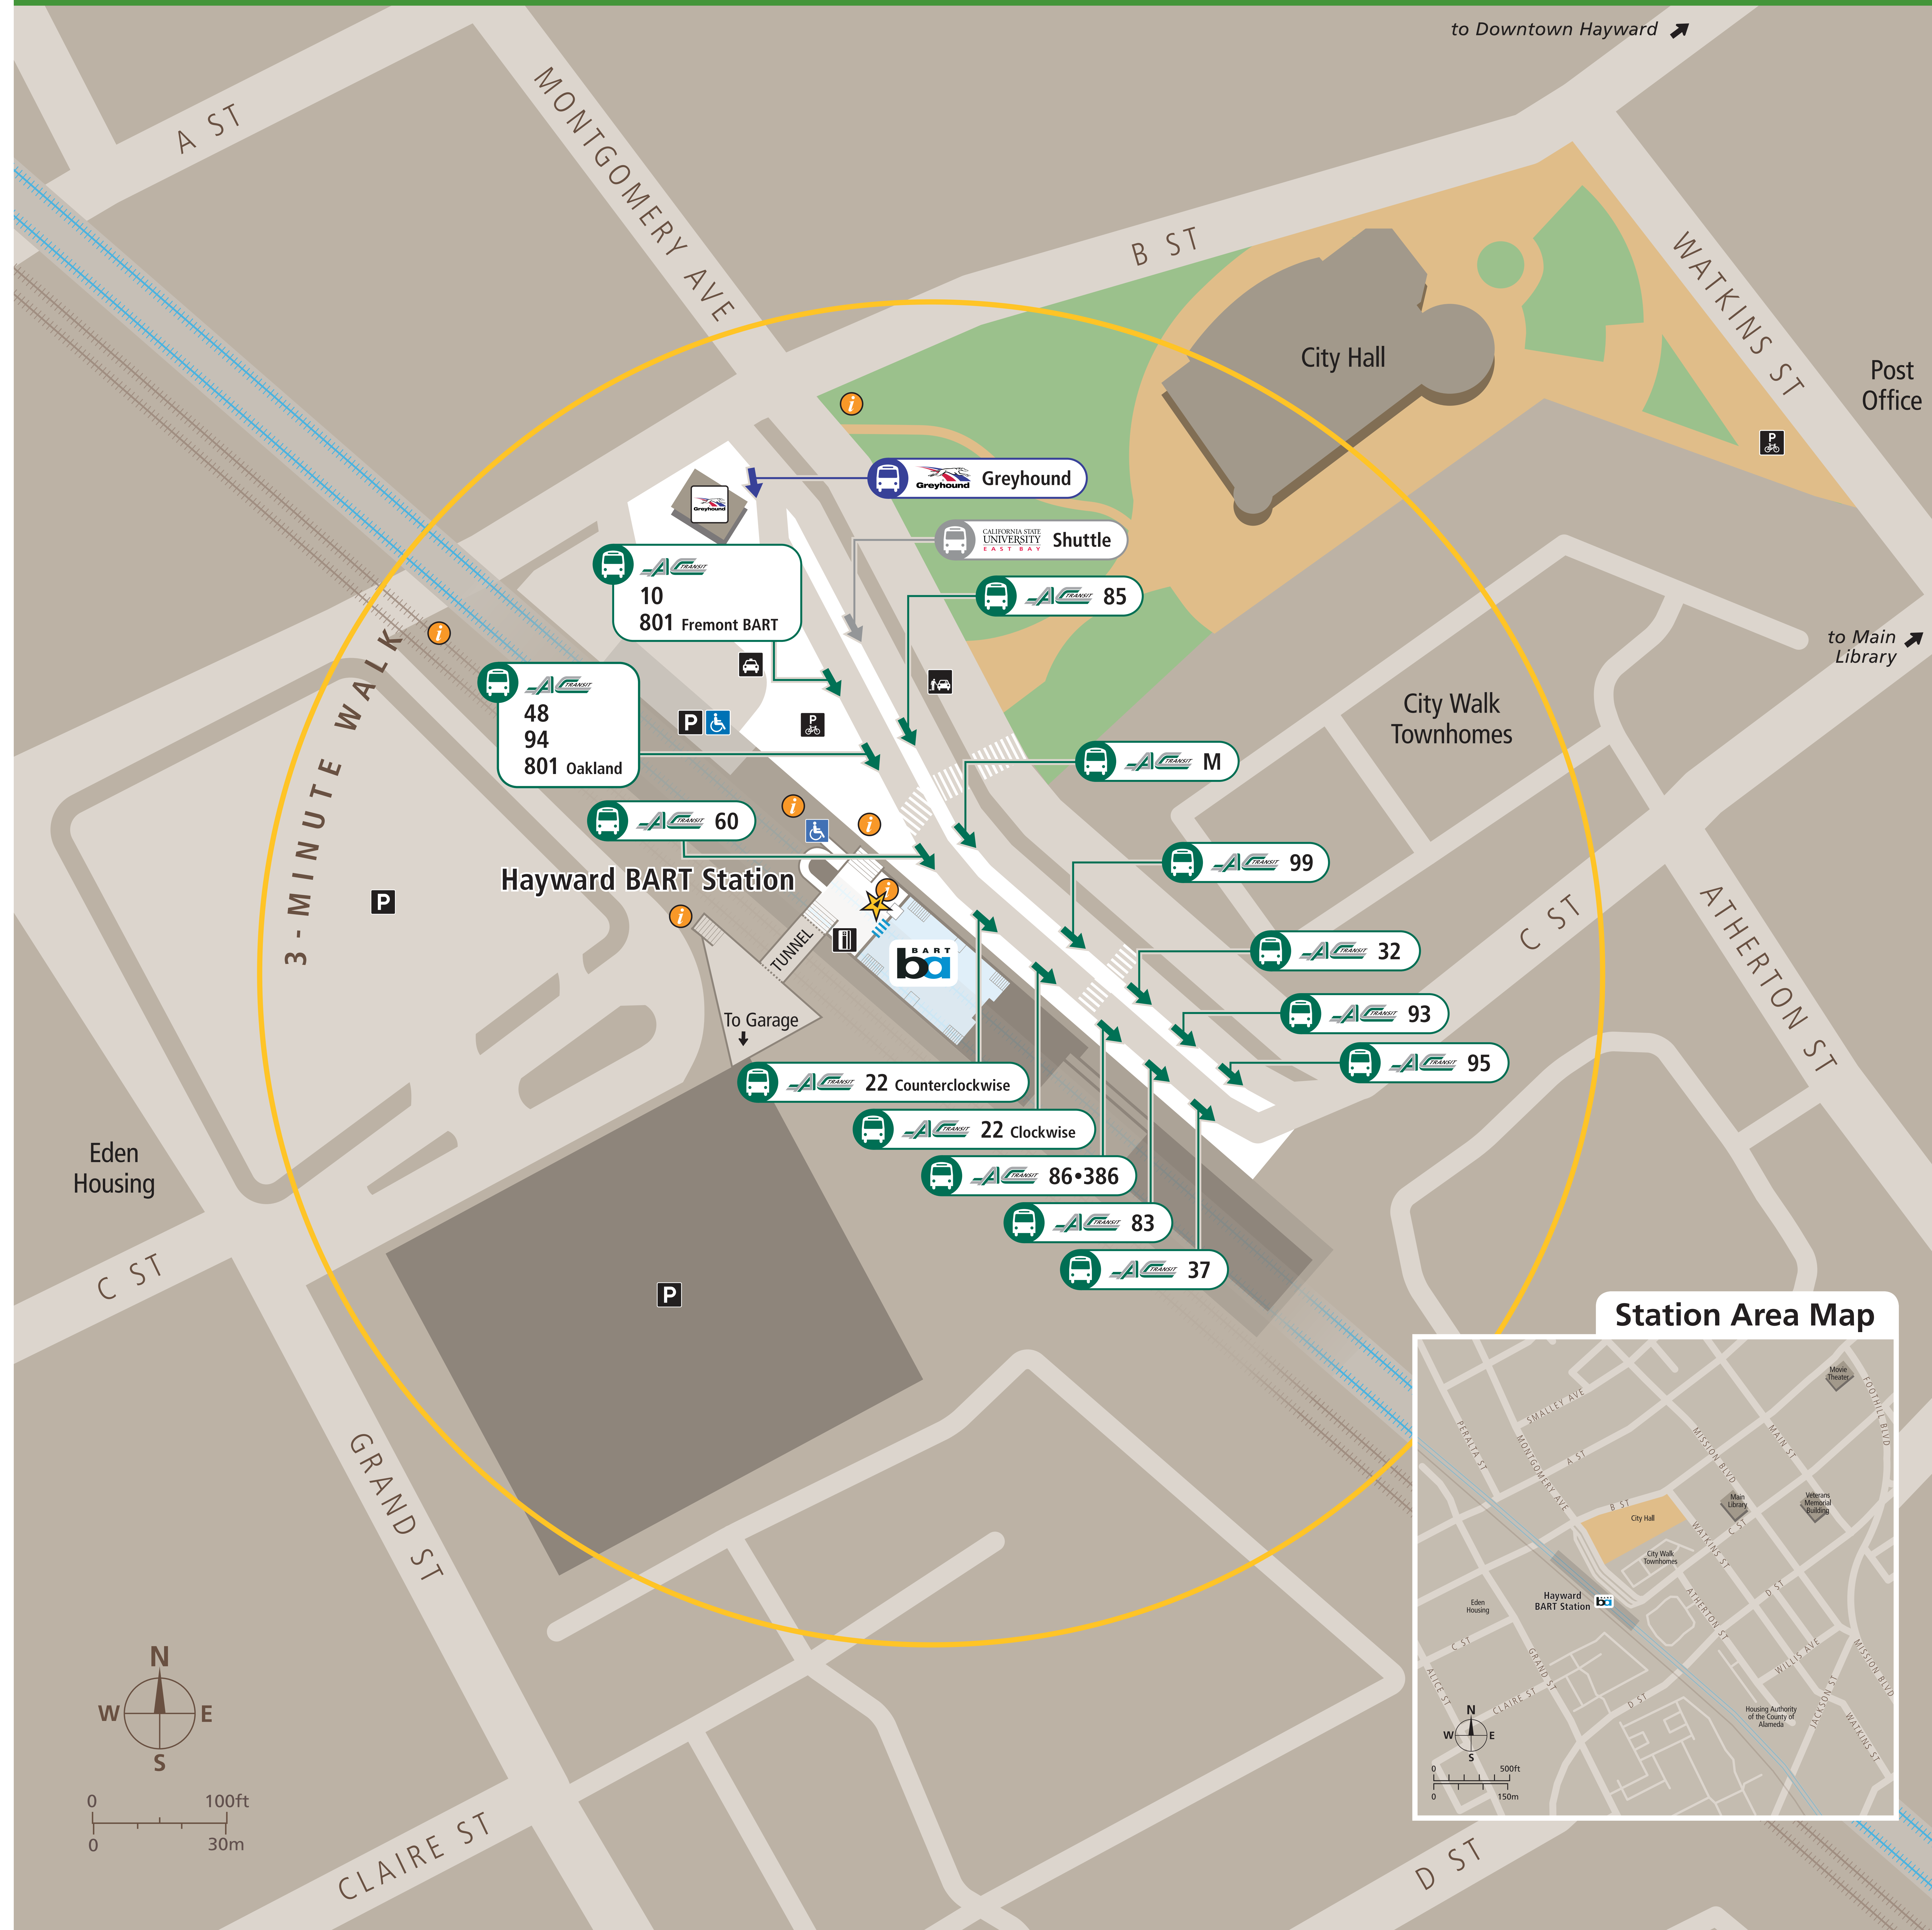

Transit Stops

Paradas del tránsito

公車站地圖

Transit Information

Hayward Station

Hayward

Map Key

- ★ You Are Here
- 3-Minute Walk
  500ft/105m Radius
- Bus
- Transit Stop
- P BART Parking
- Passenger Pick-up/Drop-off
- Taxis
- Ticket Vending Machines
- Transit Information

Transit Lines

1. **AC Transit**
2. **Local Bus Lines**
3. 10 San Leandro BART
   - 22 Clockwise loop (To Chabot College)
   - 22 Counterclockwise loop
   - 32 Clockwise loop (To Bay Fair/Castro Valley)
   - 32 Counterclockwise loop
   - 37 Clockwise loop (To Alameda County offices)
   - 37 Counterclockwise loop
   - 48 Bay Fair BART
   - 60 Cal State East Bay
   - 83 South Hayward BART
   - 85 San Leandro BART
   - 86 South Hayward BART/ACT Hayward Division
   - 93 Clockwise loop (To San Lorenzo)
   - 93 Counterclockwise loop
   - 94 Hayward Blvd. & Fairview Ave.
   - 95 Kelly St. & Eddy St. (Fairview District)
   - 99 Fremont BART
   - 386 Sabre St. & Mack St./ACT Hayward Division
4. **All Nighter Bus Lines (Approx. 1 am-5 am)**
5. 801 Downtown Oakland
   - 801 Fremont BART
6. **Transbay Bus Lines**
7. M Hillsdale Mall, San Mateo
8. **Cal State East Bay Shuttle**
9. Shuttle Hayward Hills campus, CSUEB