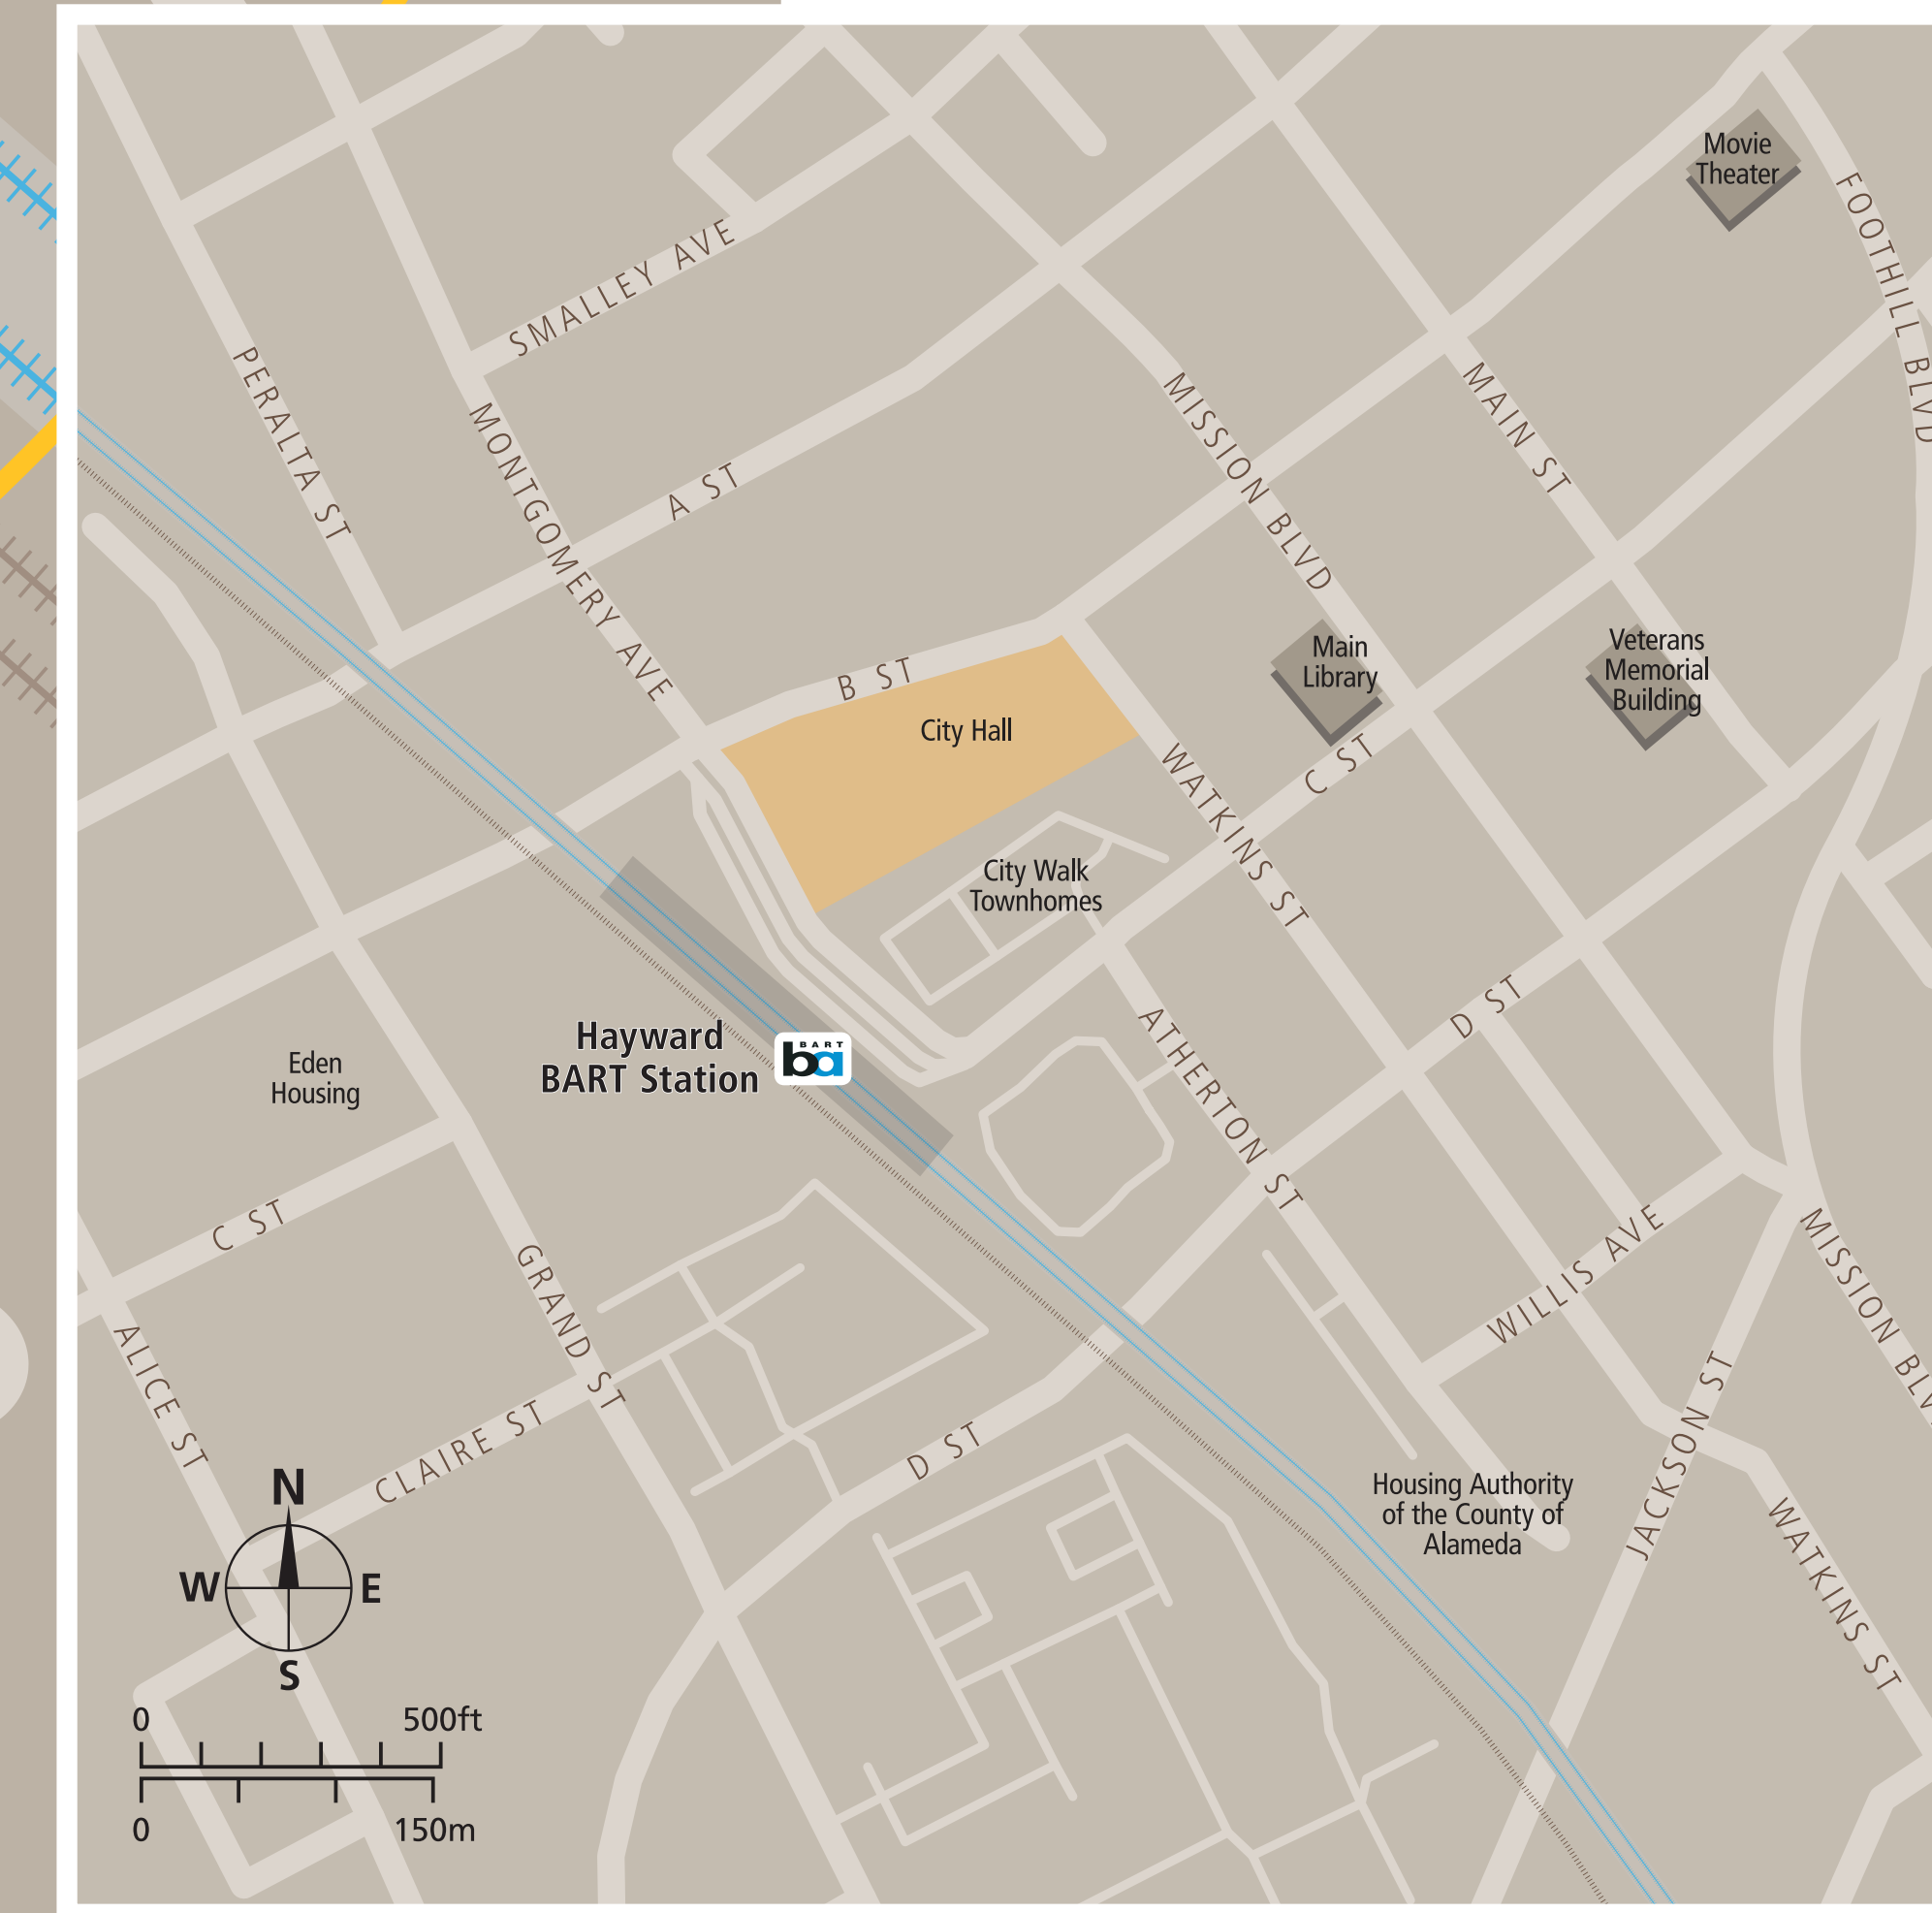

Station Area Map

**Free Bay Area
Transit Information**
Dial 5-1-1 or visit 511.org