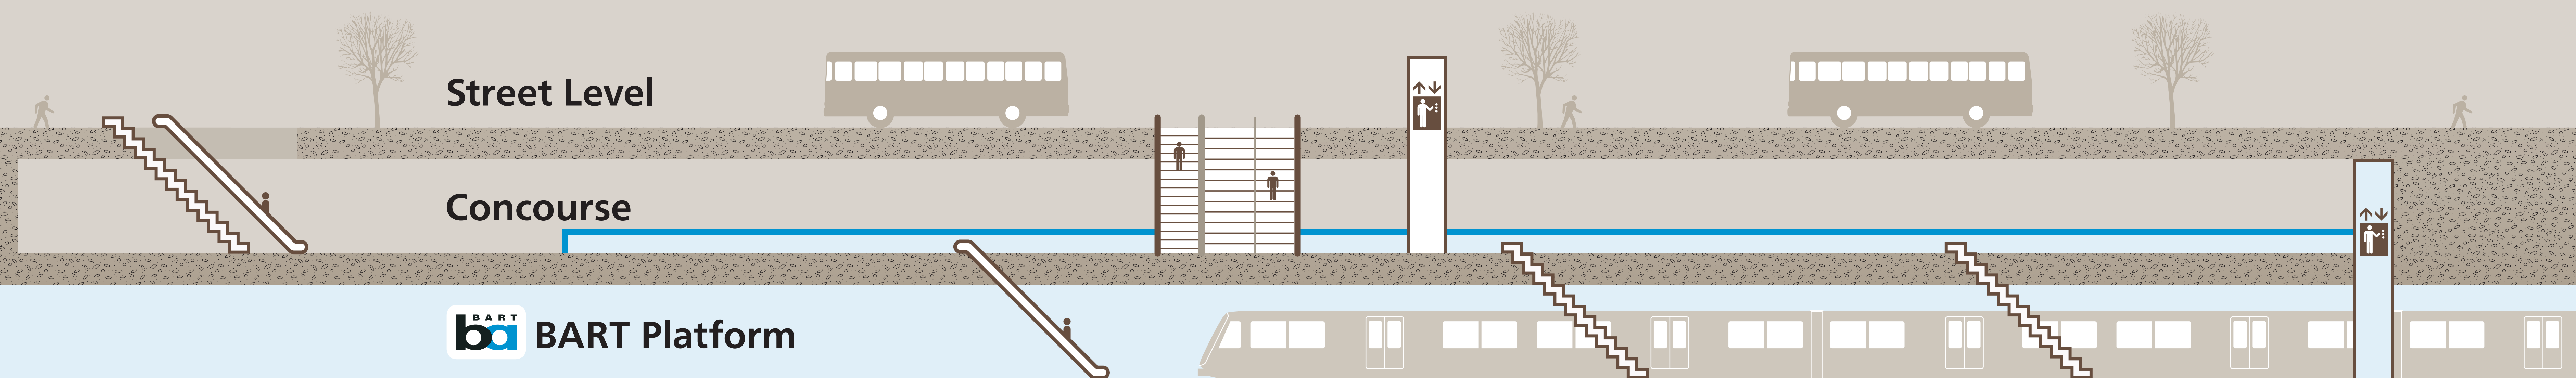

Station Section View

Map Key

- You Are Here
- Exit
- BART Train
- Bike Parking
- Elevator
- Escalator
- Stairs
- Station Agent Booth
- Telephones
- Ticket Vending:
  - Addfare
  - Clipper / Add Cash Value
- Transit Information
- Wheelchair Accessible

Call 511 | 511.org