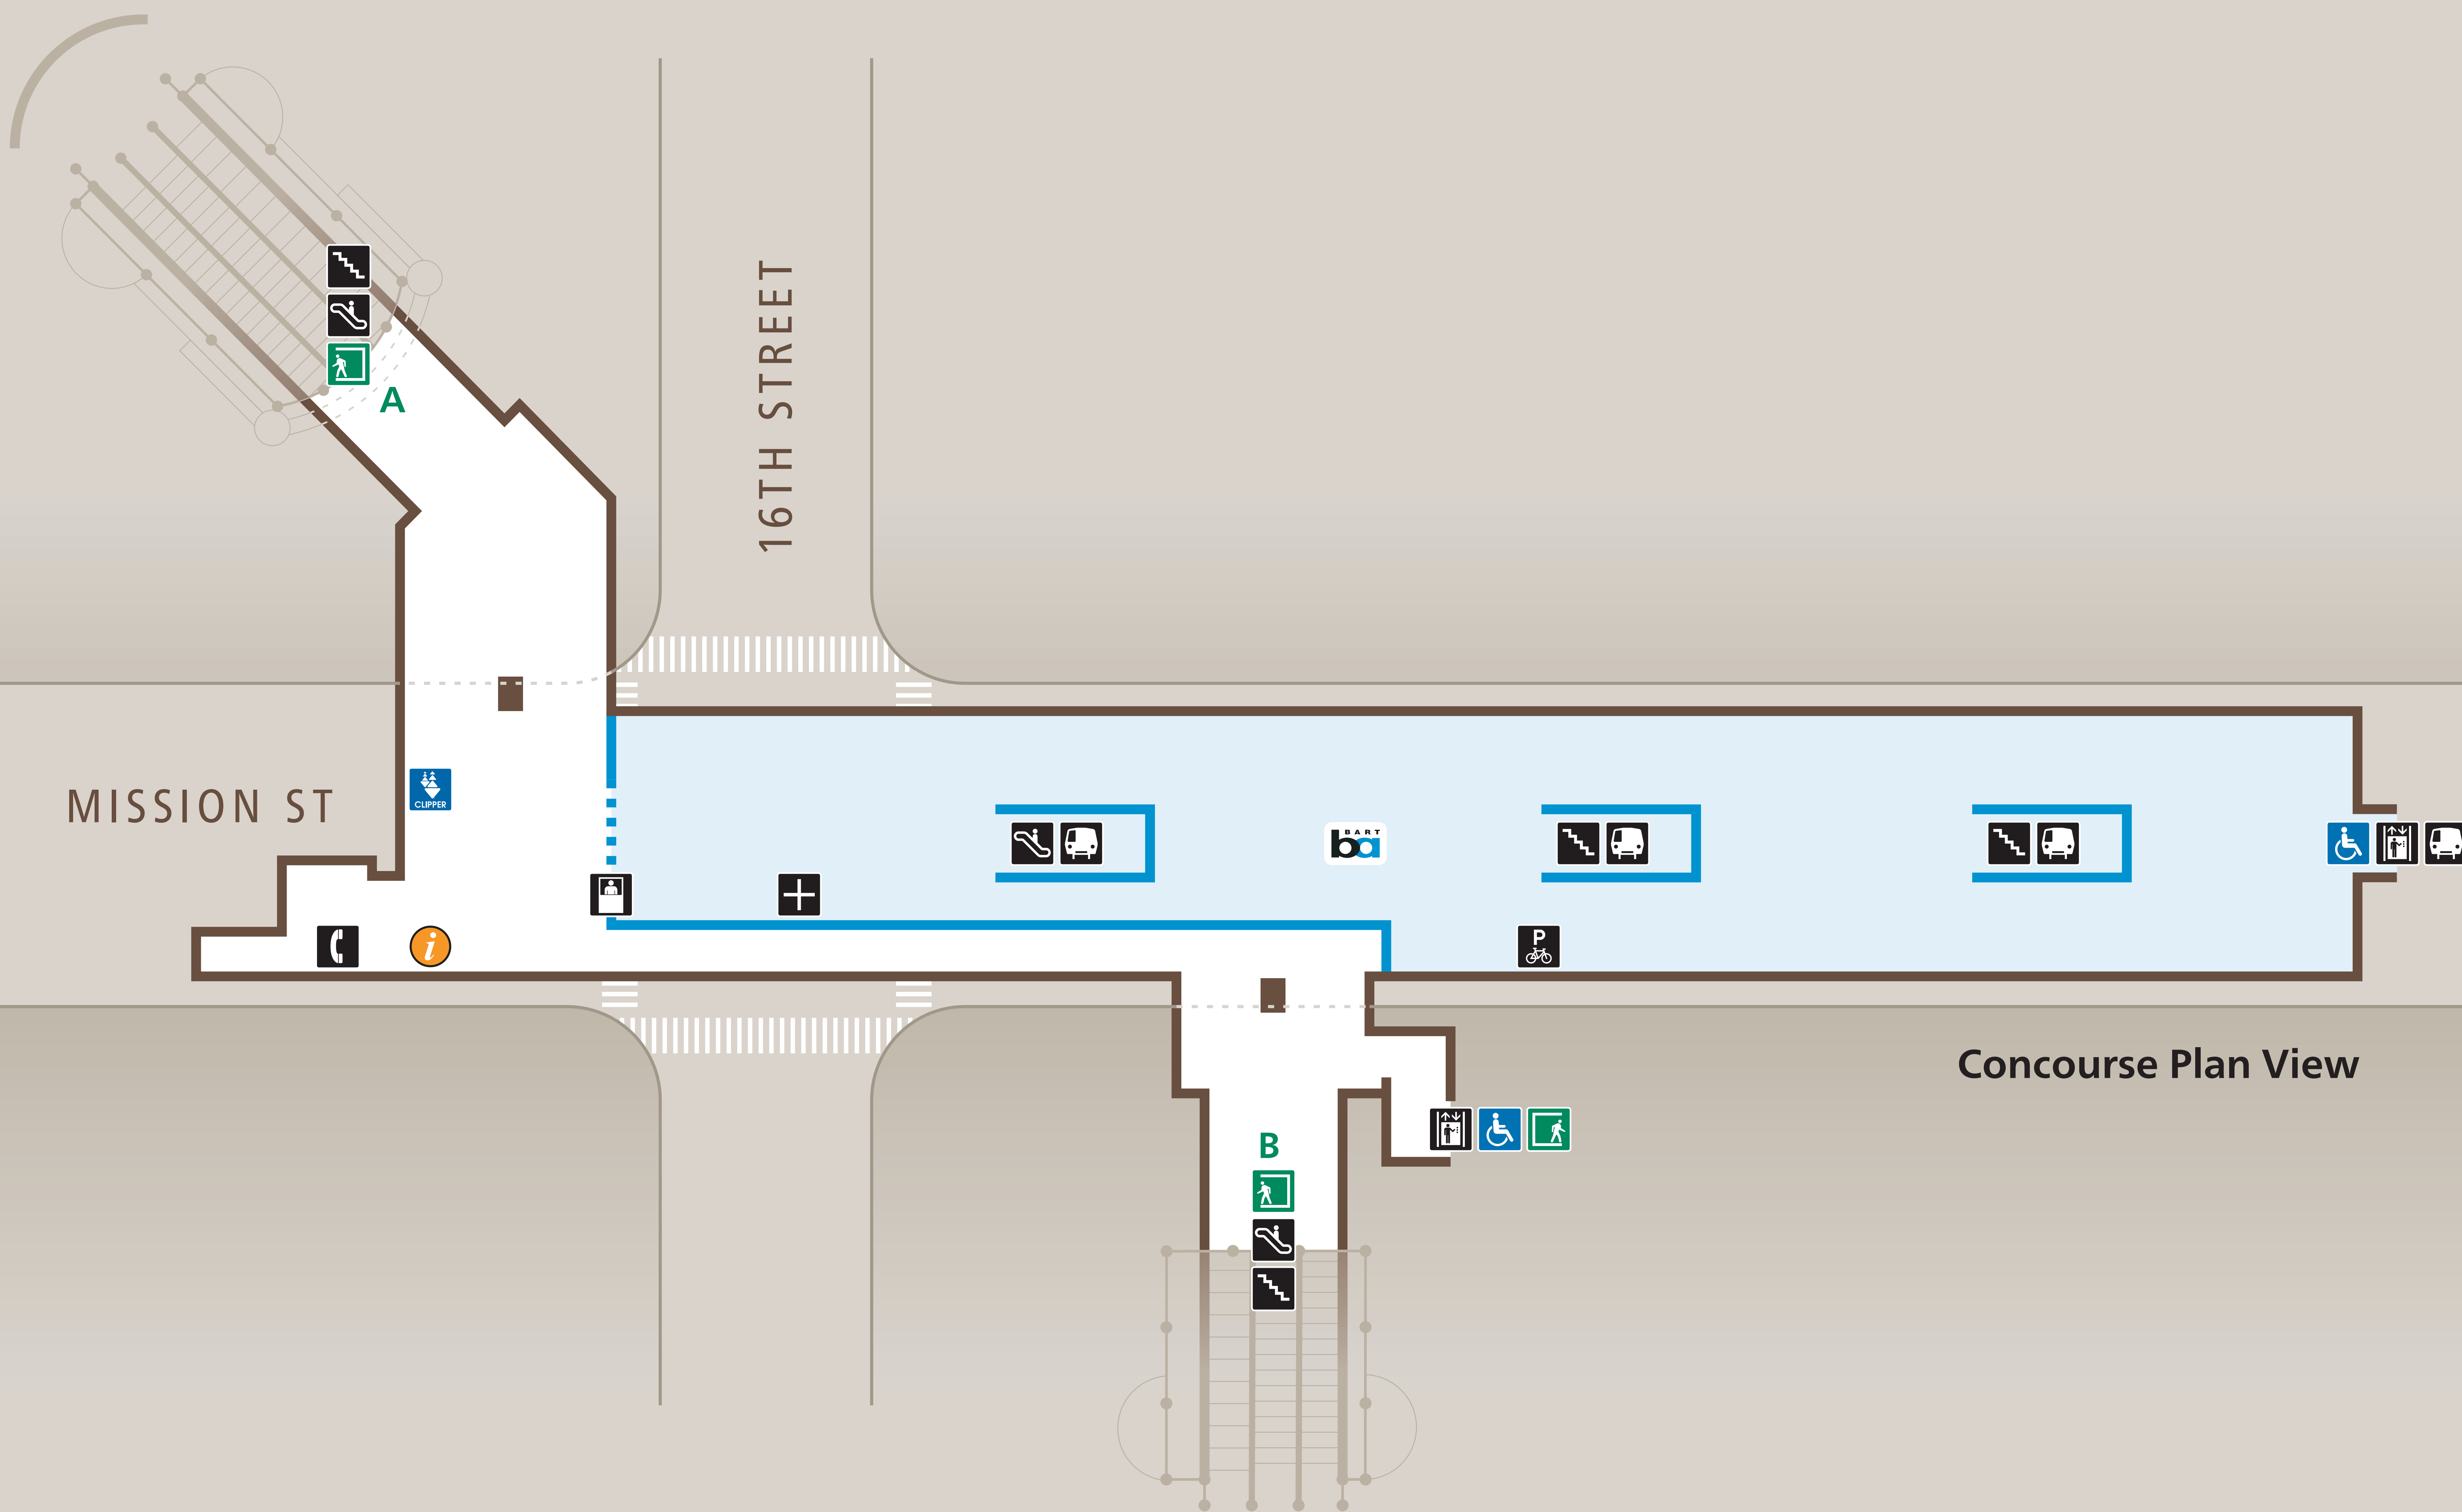

Station Map

Mapa de la estación

車站地圖

Transit Information

16th St.
Mission
Station

San Francisco

Concourse Plan View