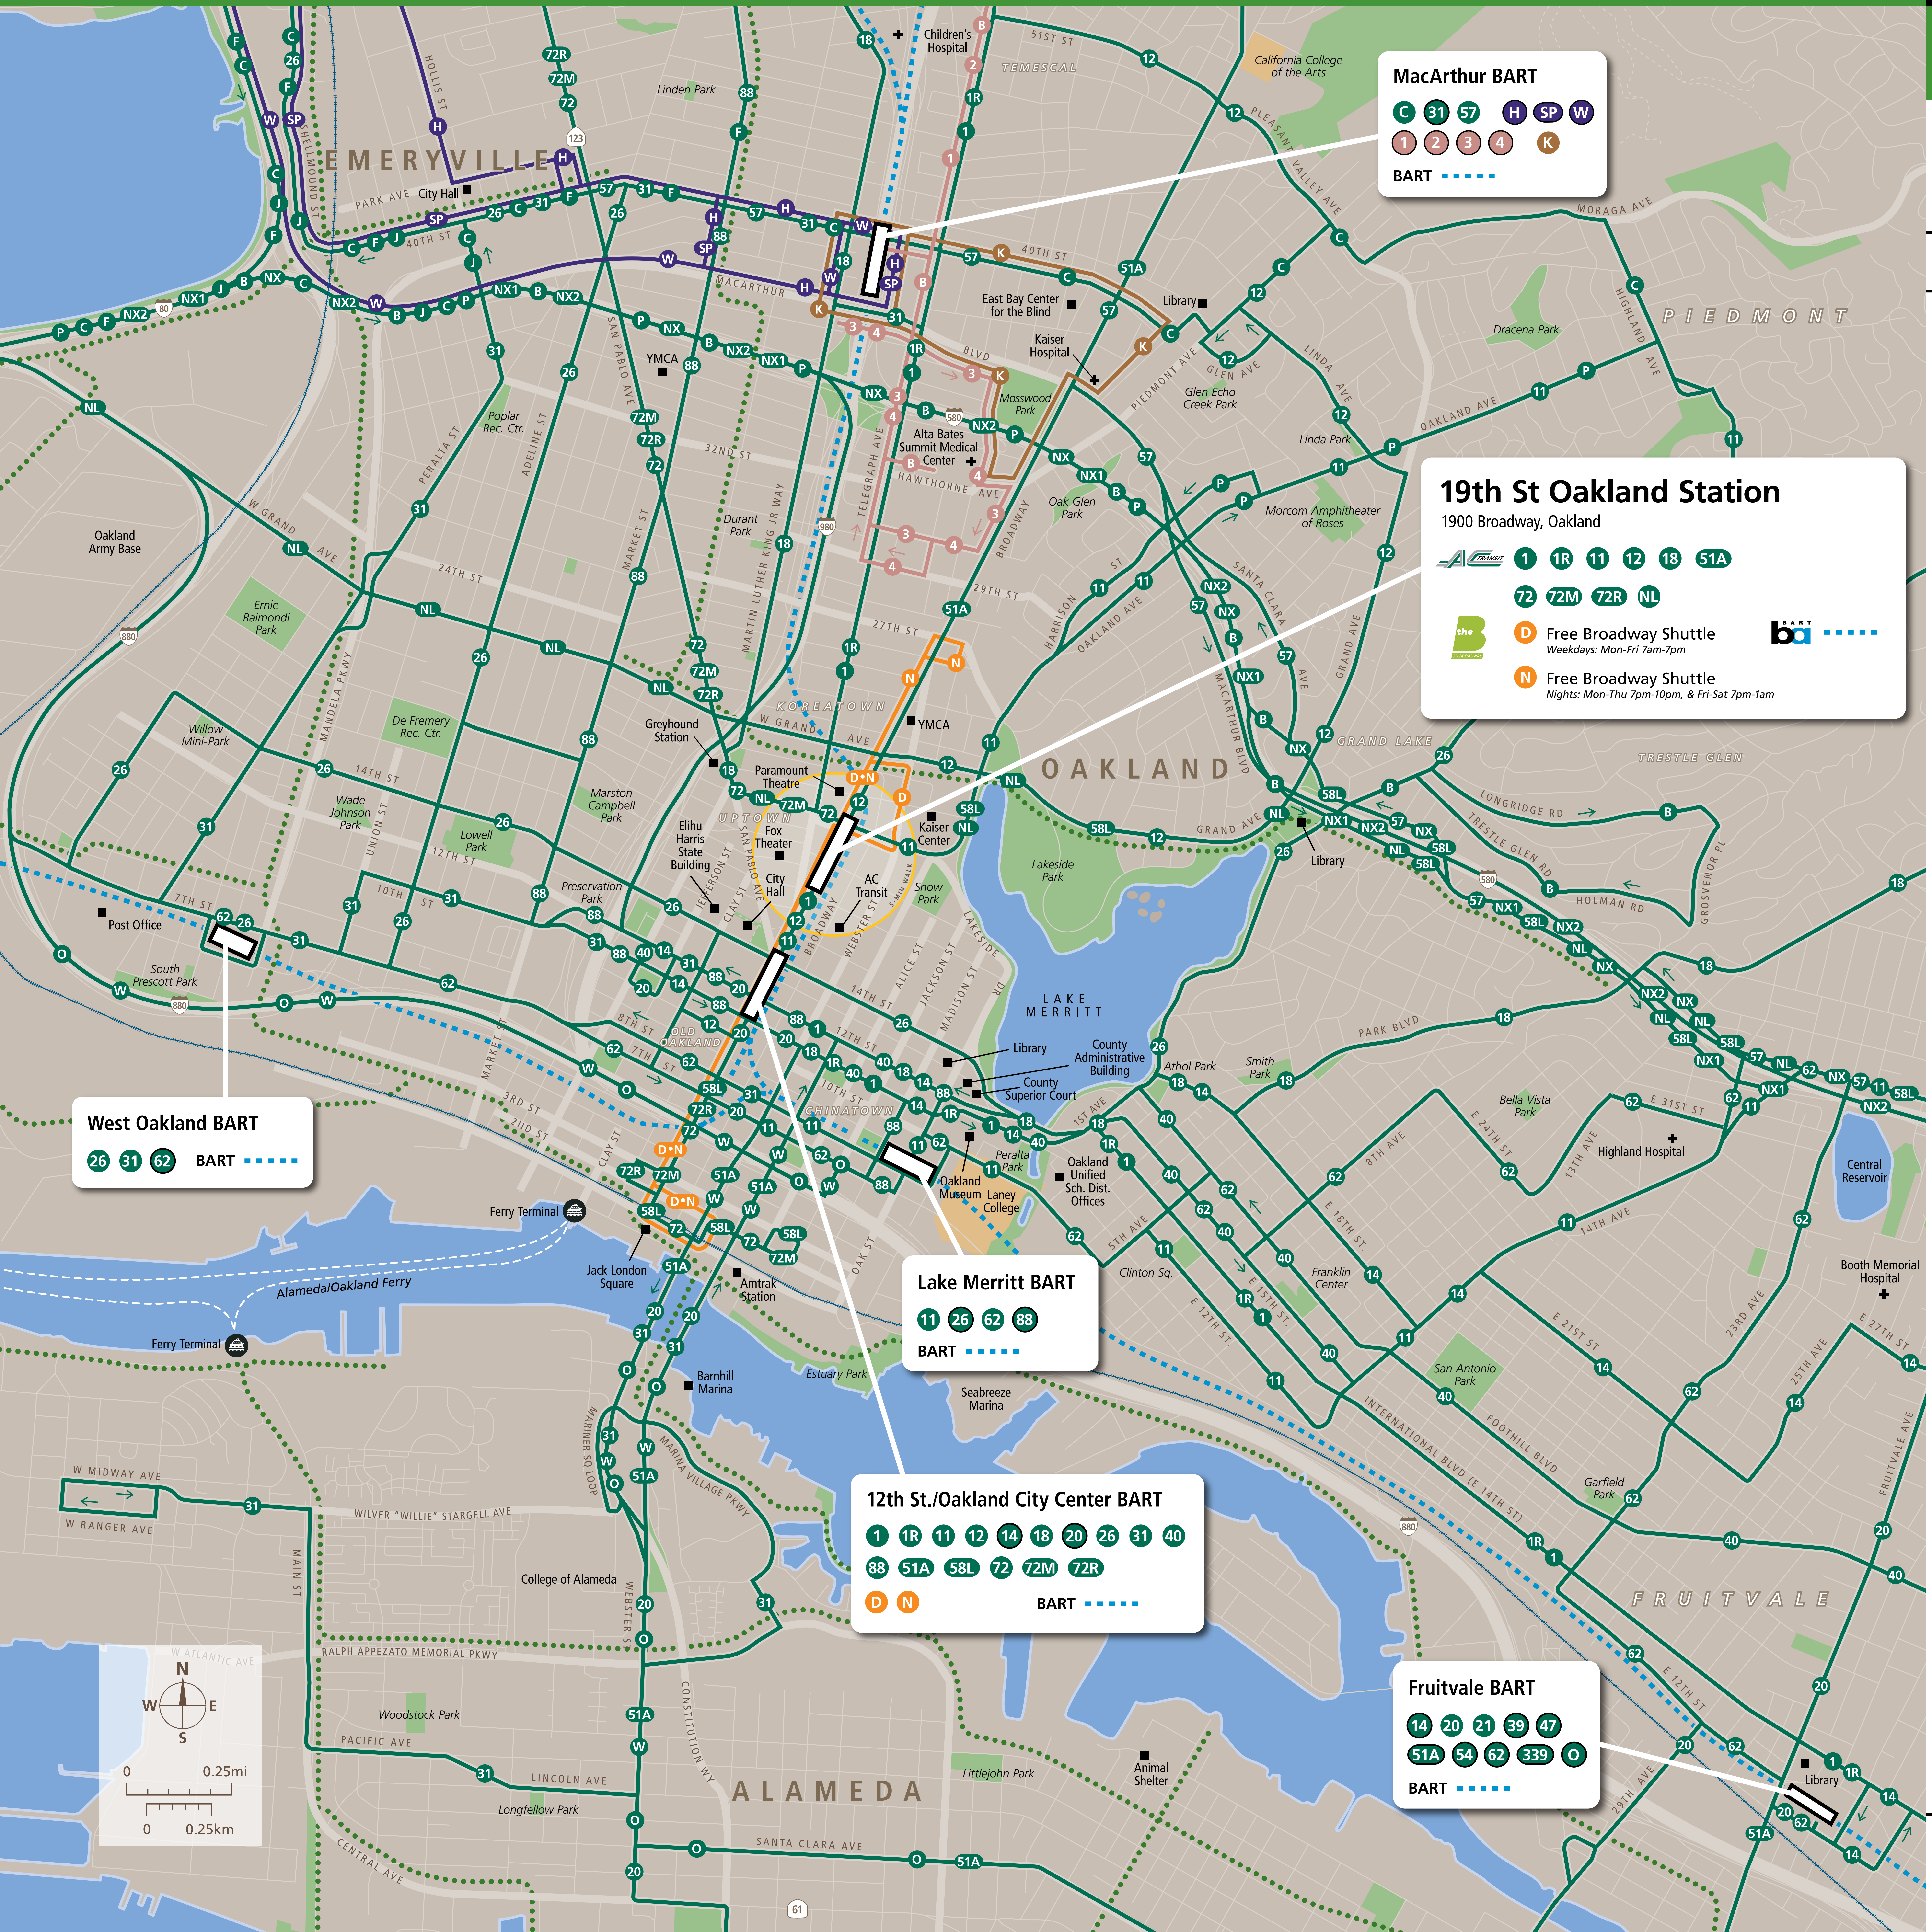

Transit Routes

Rutas del tránsito

公車路線圖

MacArthur BART

C 31 57 H SP W
1 2 3 4 K
BART

19th St Oakland Station
1900 Broadway, Oakland

1 1R 11 12 18 51A
72 72M 72R NL
D Free Broadway Shuttle
Weekdays: Mon-Fri 7am-7pm
N Free Broadway Shuttle
Nights: Mon-Thu 7pm-10pm, & Fri-Sat 7pm-1am

West Oakland BART

26 31 62 BART

Lake Merritt BART

11 26 62 88
BART

12th St./Oakland City Center BART

1 1R 11 12 14 18 20 26 31 40
88 51A 58L 72 72M 72R
D N BART

Fruitvale BART

14 20 21 39 47
51A 54 62 339 O
BART

Transit Information

19th Street/Oakland Station

Oakland

Map Key

- You Are Here
- 5-Minute Walk 1000ft/305m
- BART
- AC Transit
- Alta Bates Summit Shuttle
- Emery Go-Round
- Free Broadway Shuttle
- Kaiser Shuttle
- Amtrak
- Route Terminus
- Ferry Terminal
- Bicycle Trail or Lane

This map does not show all commuter, express, special event, or all-night routes. Service may vary with time of day or day of week. Service changes may have occurred since printing. Please consult transit agency schedule or contact 511 for more information.

Free Bay Area Transit Information
Dial 5-1-1 or visit 511.org