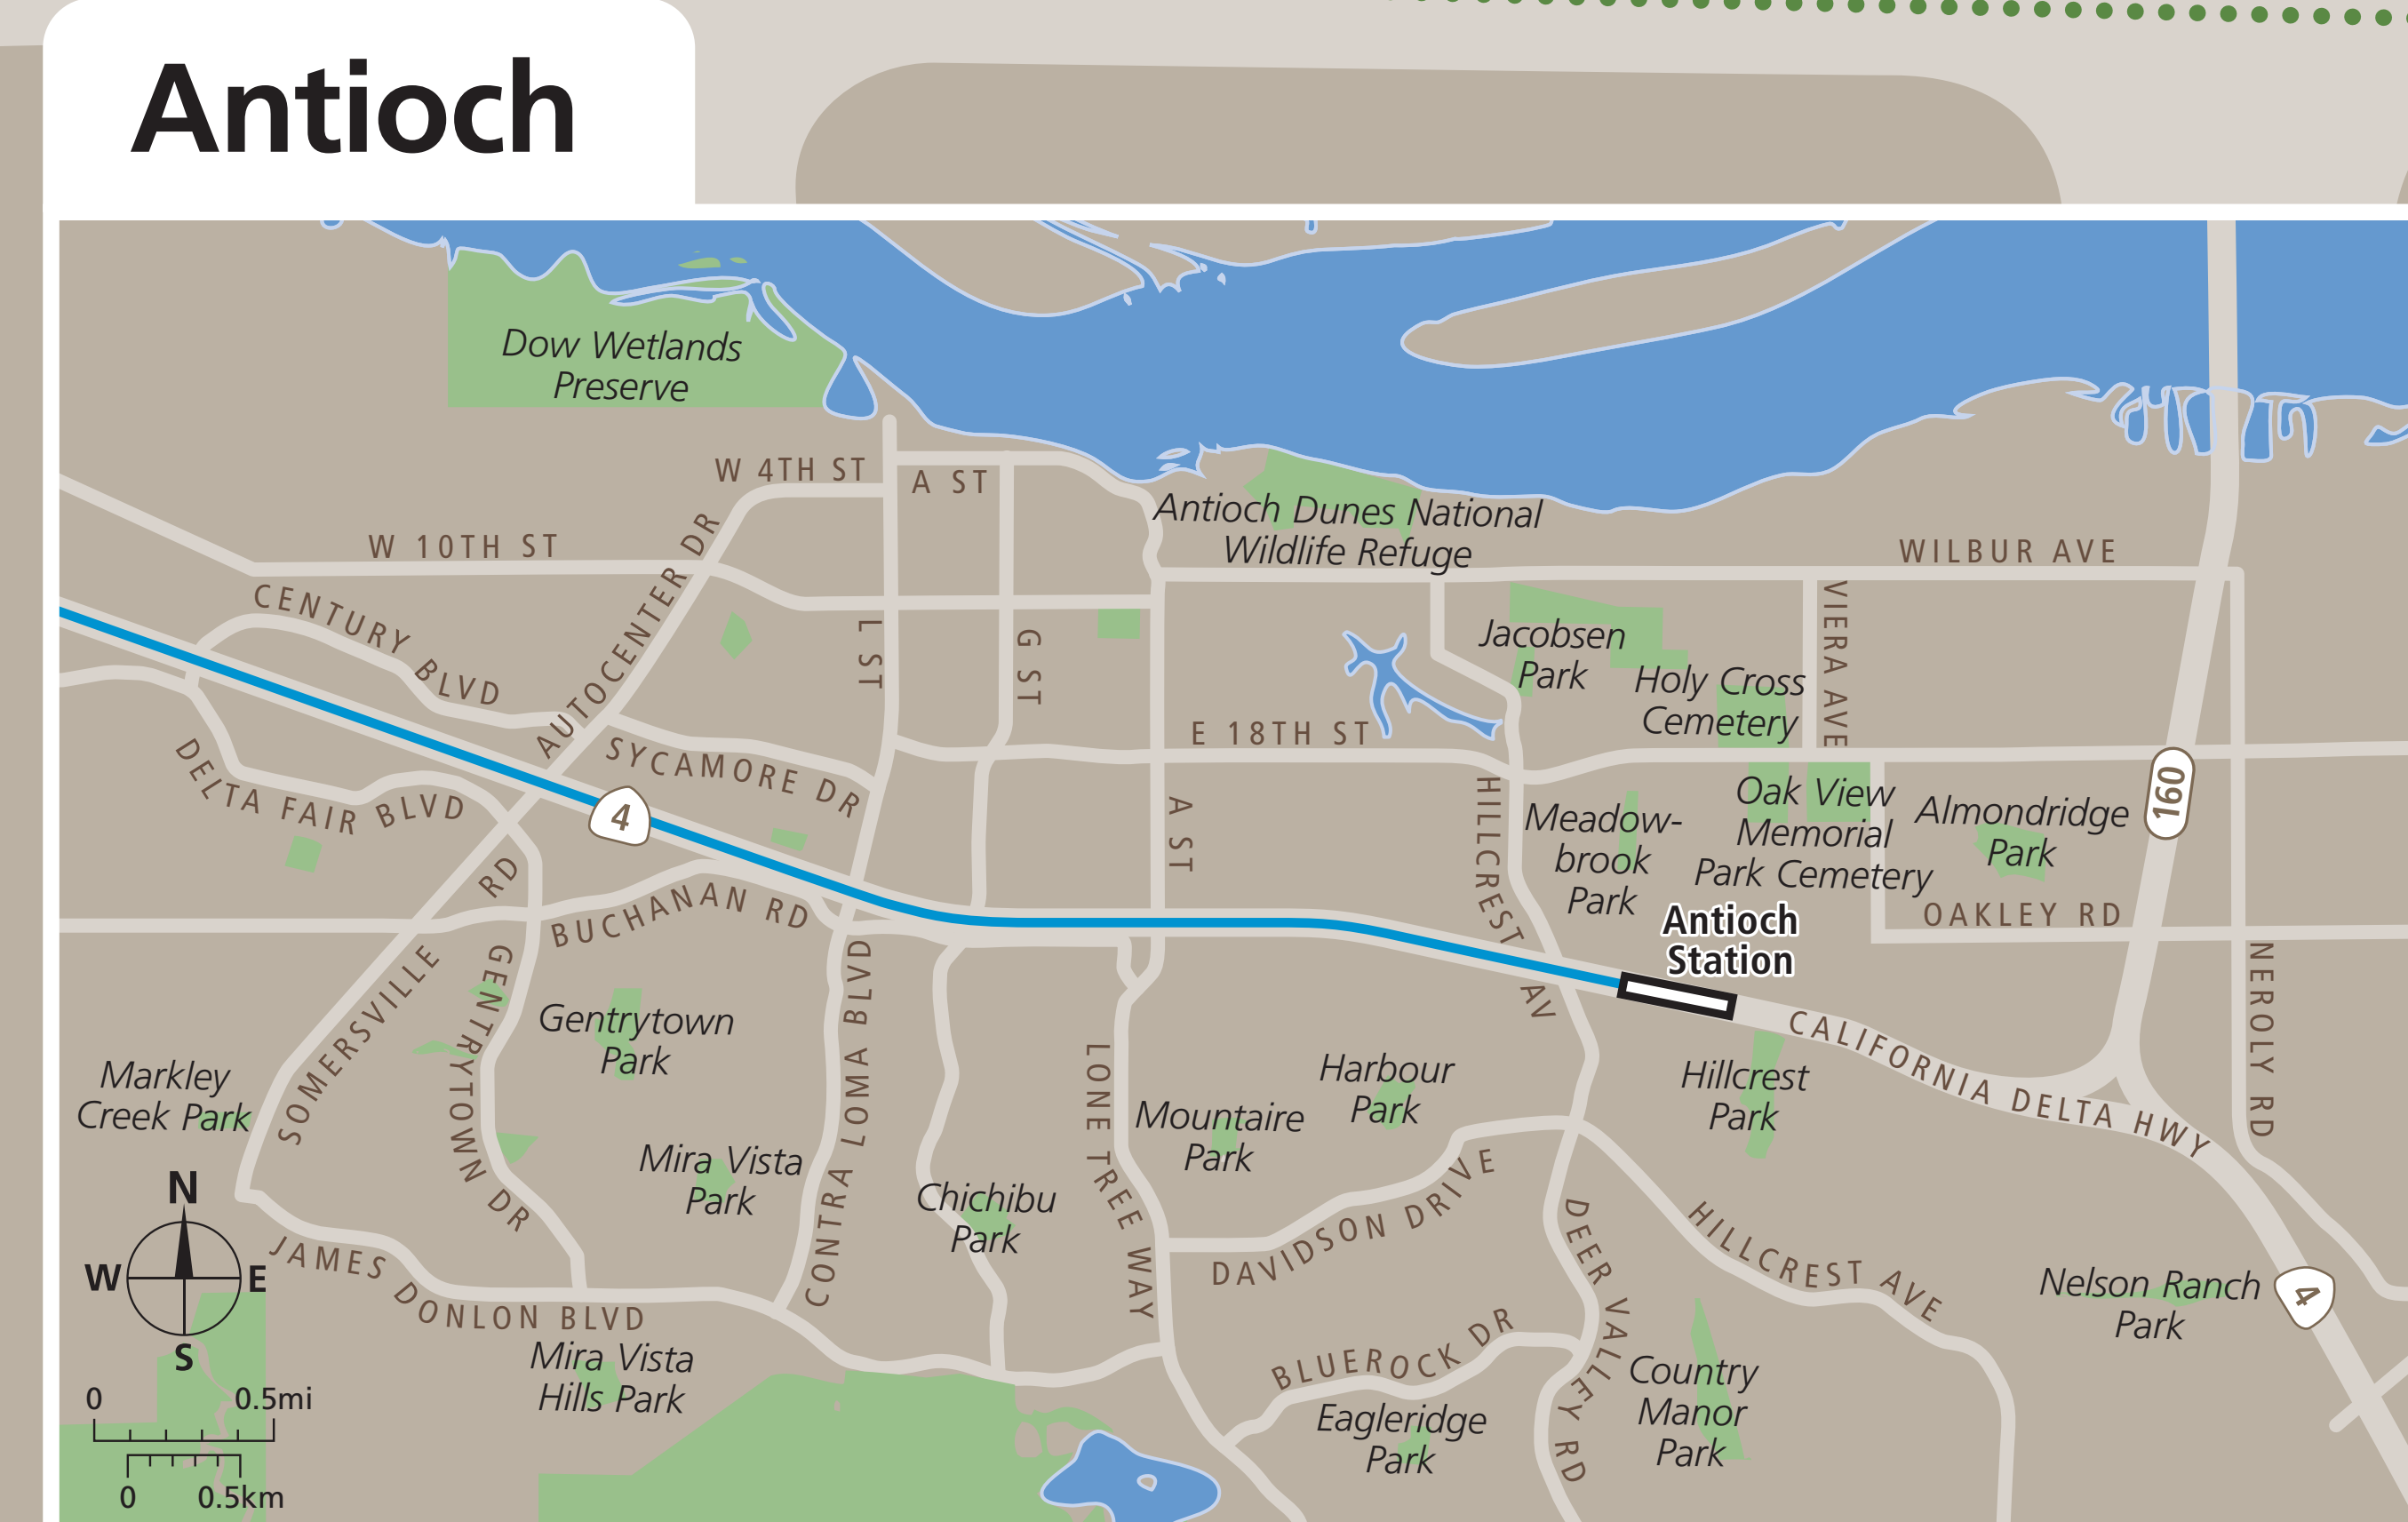

Paradas del tránsito

公車站地圖

Transit Information

Antioch Station

Antioch

Map Key

- You Are Here
- 3-Minute Walk
  500ft/150m Radius
- Transit Information
- Station Entrance/Exit
- BART Train
- Bus
- Transit Stop
- Bicycle Lockers
- Elevator
- Escalator
- Parking
- Passenger Pick-up/Drop-off
- Restrooms
- Stairs
- Station Agent Booth
- Taxi Stand
- Ticket Vending:
  - Clipper / Add Cash Value
  - Addfare
  - Wheelchair Accessible
  - Bike Routes

Transit Lines

- **Early Bird Express**
  Early Bird Bus Line (Approx. 4 am-5 am)
  709 Pittsburg/Bay Point BART
- **County Connection**
  Express Weekday Bus Line
  93X Antioch BART/Walnut Creek BART
- **Rio Vista Delta Breeze**
  Express Weekday Bus Line
  52 State Route 160 Express

Tri Delta Transit
Local Bus Lines - Weekday

300X	Brentwood Park & Ride/Antioch BART
379	Antioch BART/Kaiser Antioch
380	Pittsburg/Bay Point BART/Antioch BART
383	Blue Goose Park/Antioch BART
384	Brentwood Park & Ride/Antioch BART
385	Antioch BART/Brentwood Park & Ride
387	Antioch BART/Pittsburg/Bay Point BART
388	Pittsburg/Bay Point BART/Kaiser Antioch
390	Antioch BART/Pittsburg-Bay Point BART
391	Pittsburg Cntr Station/ Brentwood Park & Ride
395	Streets of Brentwood/Antioch BART
Tri MyRide	Antioch/Oakley

Local Bus Lines - Weekend

380	Pittsburg/Bay Point BART/Antioch BART
388	Pittsburg/Bay Point BART/Kaiser Antioch
391	Pittsburg Cntr Station/ Brentwood Park & Ride
395	Streets of Brentwood/Antioch BART

Call 511 | 511.org