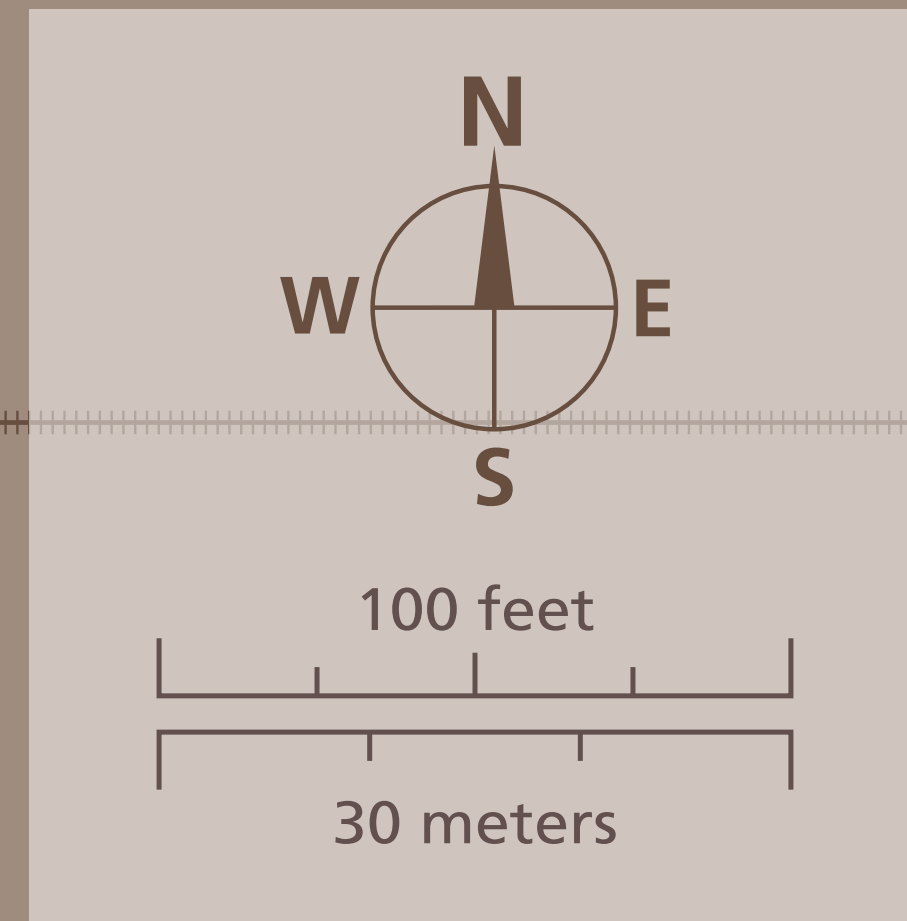

Call 511 | 511.org