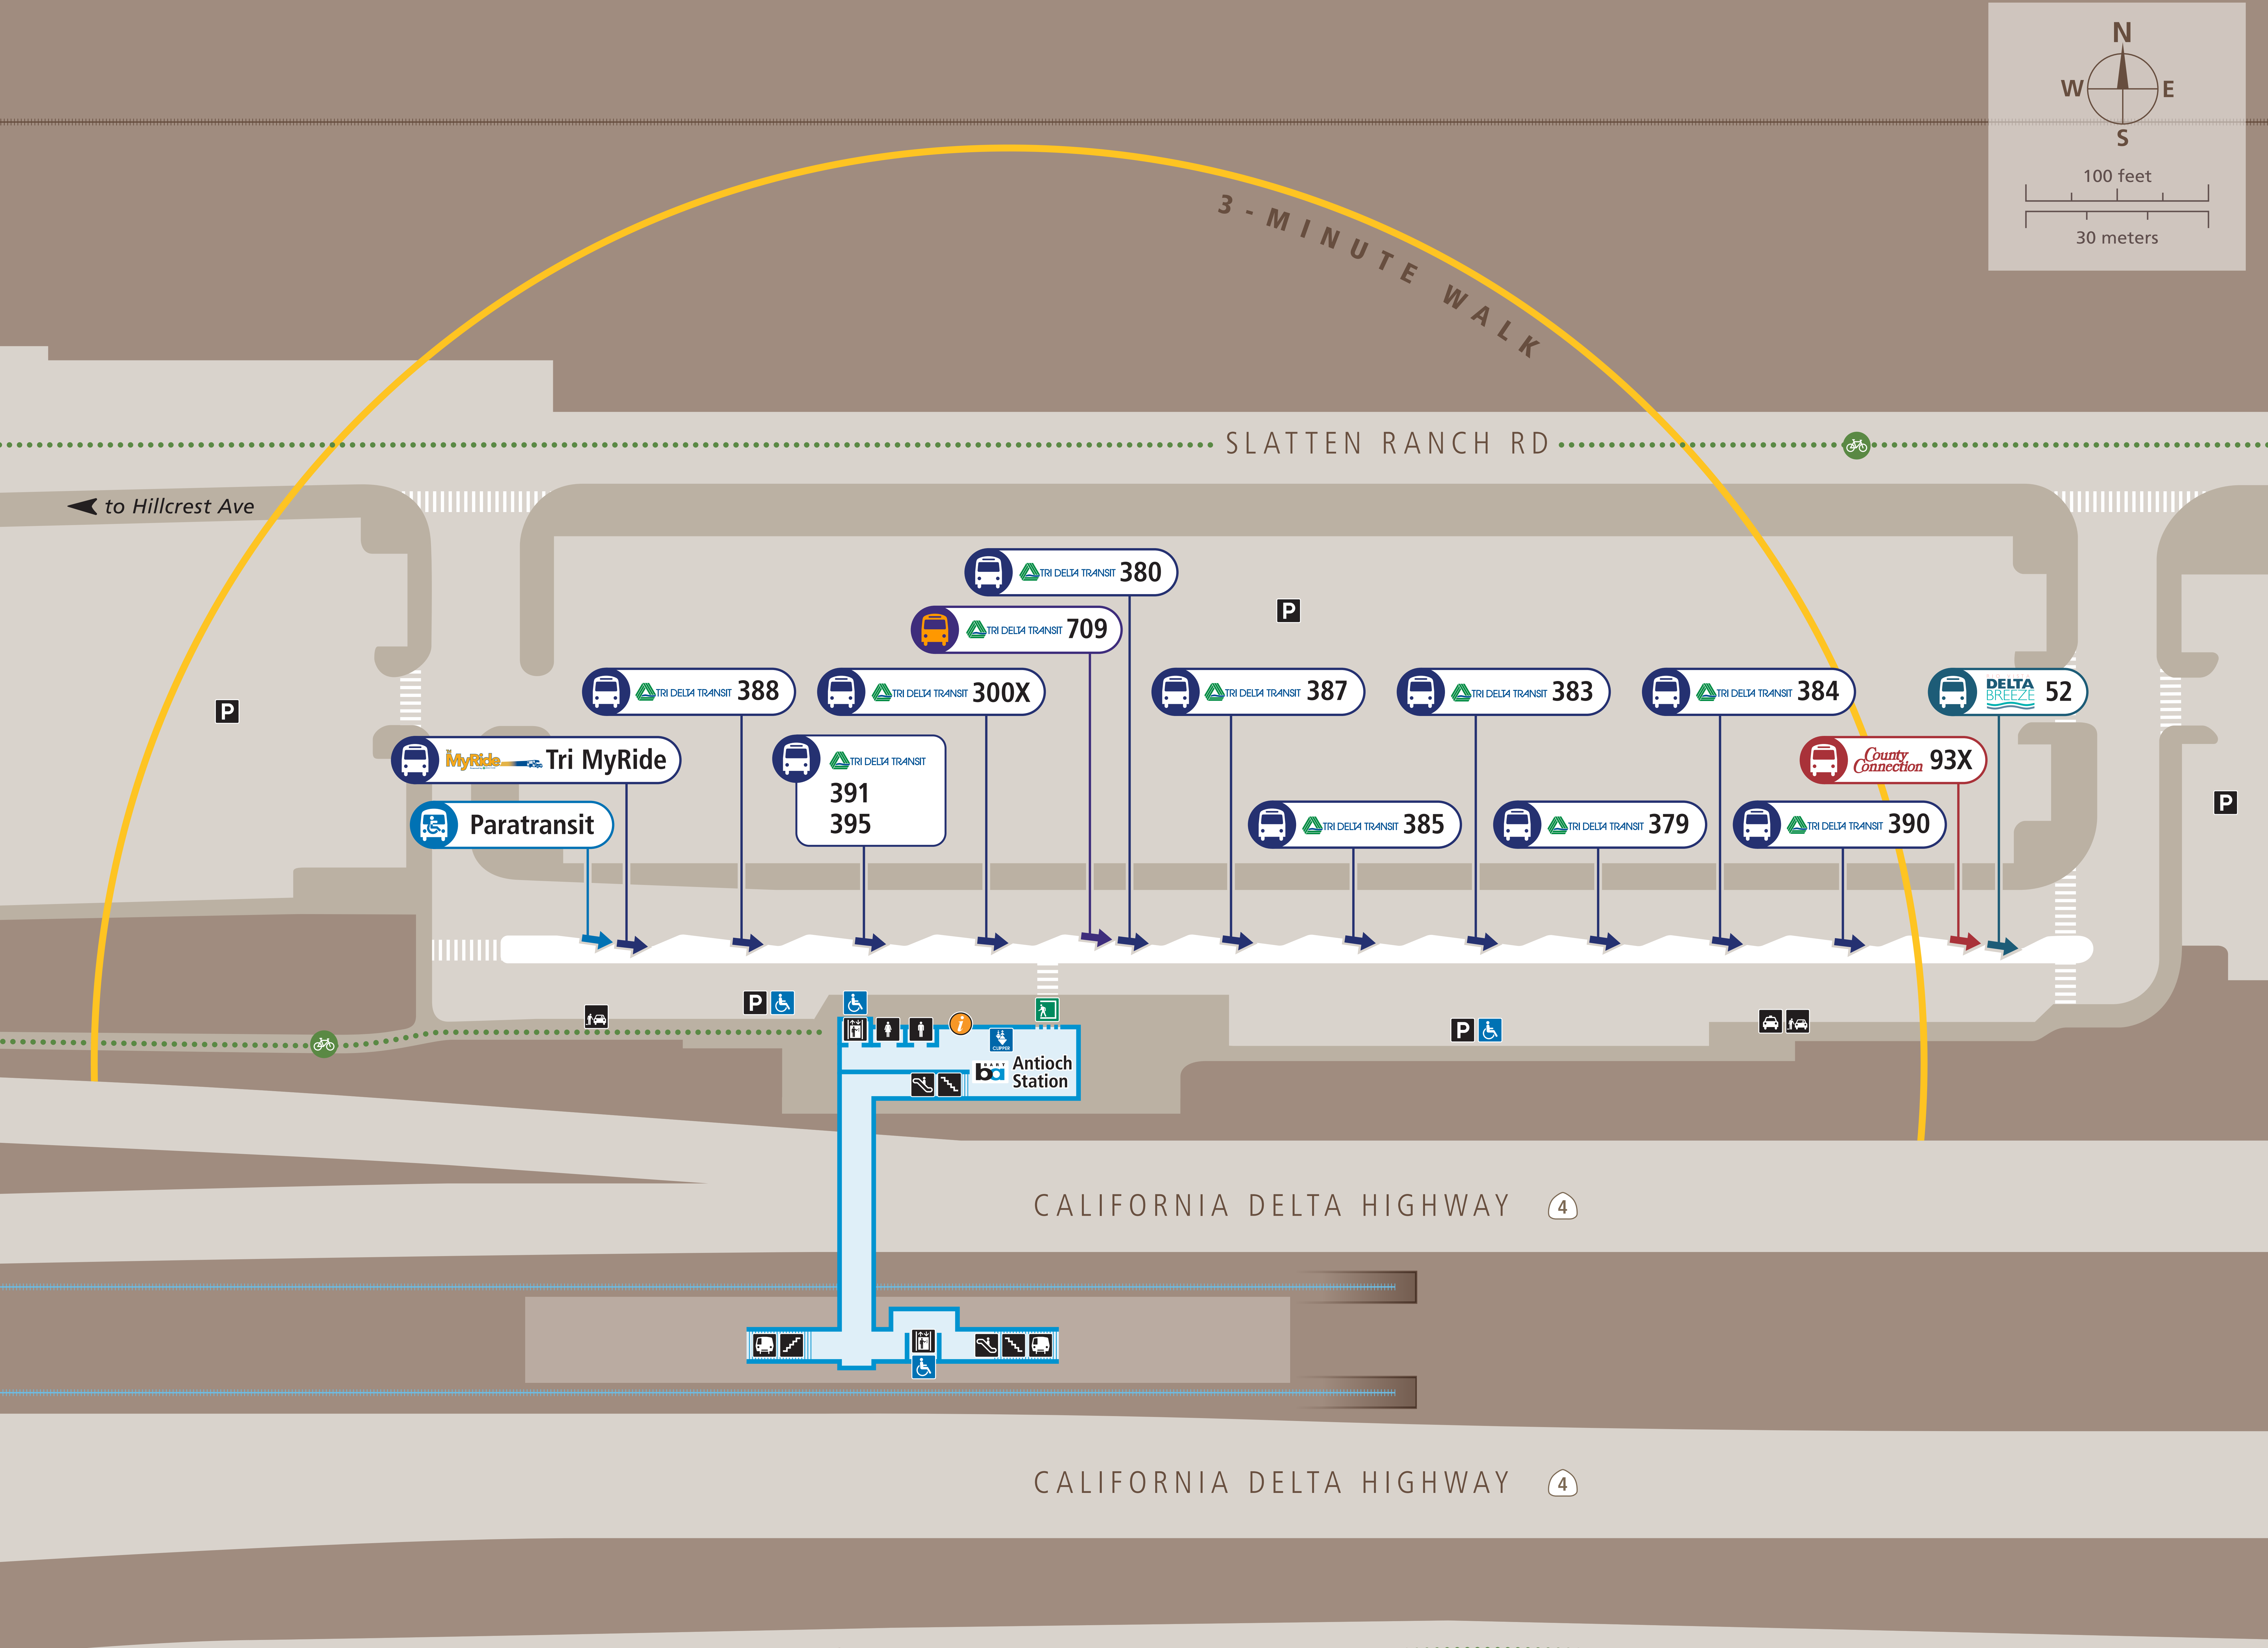

Paradas del tránsito

公車站地圖

Transit Information

Antioch Station

Antioch

Map Key

- You Are Here
- 3-Minute Walk
  500ft/150m Radius
- Transit Information
- Station Entrance/Exit
- BART Train
- Bus
- Transit Stop
- Bicycle Lockers
- Elevator
- Escalator
- Parking
- Passenger Pick-up/Drop-off
- Restrooms
- Stairs
- Station Agent Booth
- Taxi Stand
- Ticket Vending:
  - Clipper / Add Cash Value
  - Addfare
  - Wheelchair Accessible
  - Bike Routes

Transit Lines

- **Early Bird Express**
  Early Bird Bus Line (Approx. 4 am-5 am)
  709 Pittsburg/Bay Point BART
- **County Connection**
  Express Weekday Bus Line
  93X Antioch BART/Walnut Creek BART
- **Rio Vista Delta Breeze**
  Express Weekday Bus Line
  52 State Route 160 Express

Tri Delta Transit
Local Bus Lines - Weekday

300X	Brentwood Park & Ride/Antioch BART
379	Antioch BART/Kaiser Antioch
380	Pittsburg/Bay Point BART/Antioch BART
383	Blue Goose Park/Antioch BART
384	Brentwood Park & Ride/Antioch BART
385	Antioch BART/Brentwood Park & Ride
387	Antioch BART/Pittsburg/Bay Point BART
388	Pittsburg/Bay Point BART/Kaiser Antioch
390	Antioch BART/Pittsburg-Bay Point BART
391	Pittsburg Cntr Station/ Brentwood Park & Ride
395	Streets of Brentwood/Antioch BART
Tri MyRide	Antioch/Oakley

Local Bus Lines - Weekend

380	Pittsburg/Bay Point BART/Antioch BART
388	Pittsburg/Bay Point BART/Kaiser Antioch
391	Pittsburg Cntr Station/ Brentwood Park & Ride
395	Streets of Brentwood/Antioch BART

Call 511 | 511.org