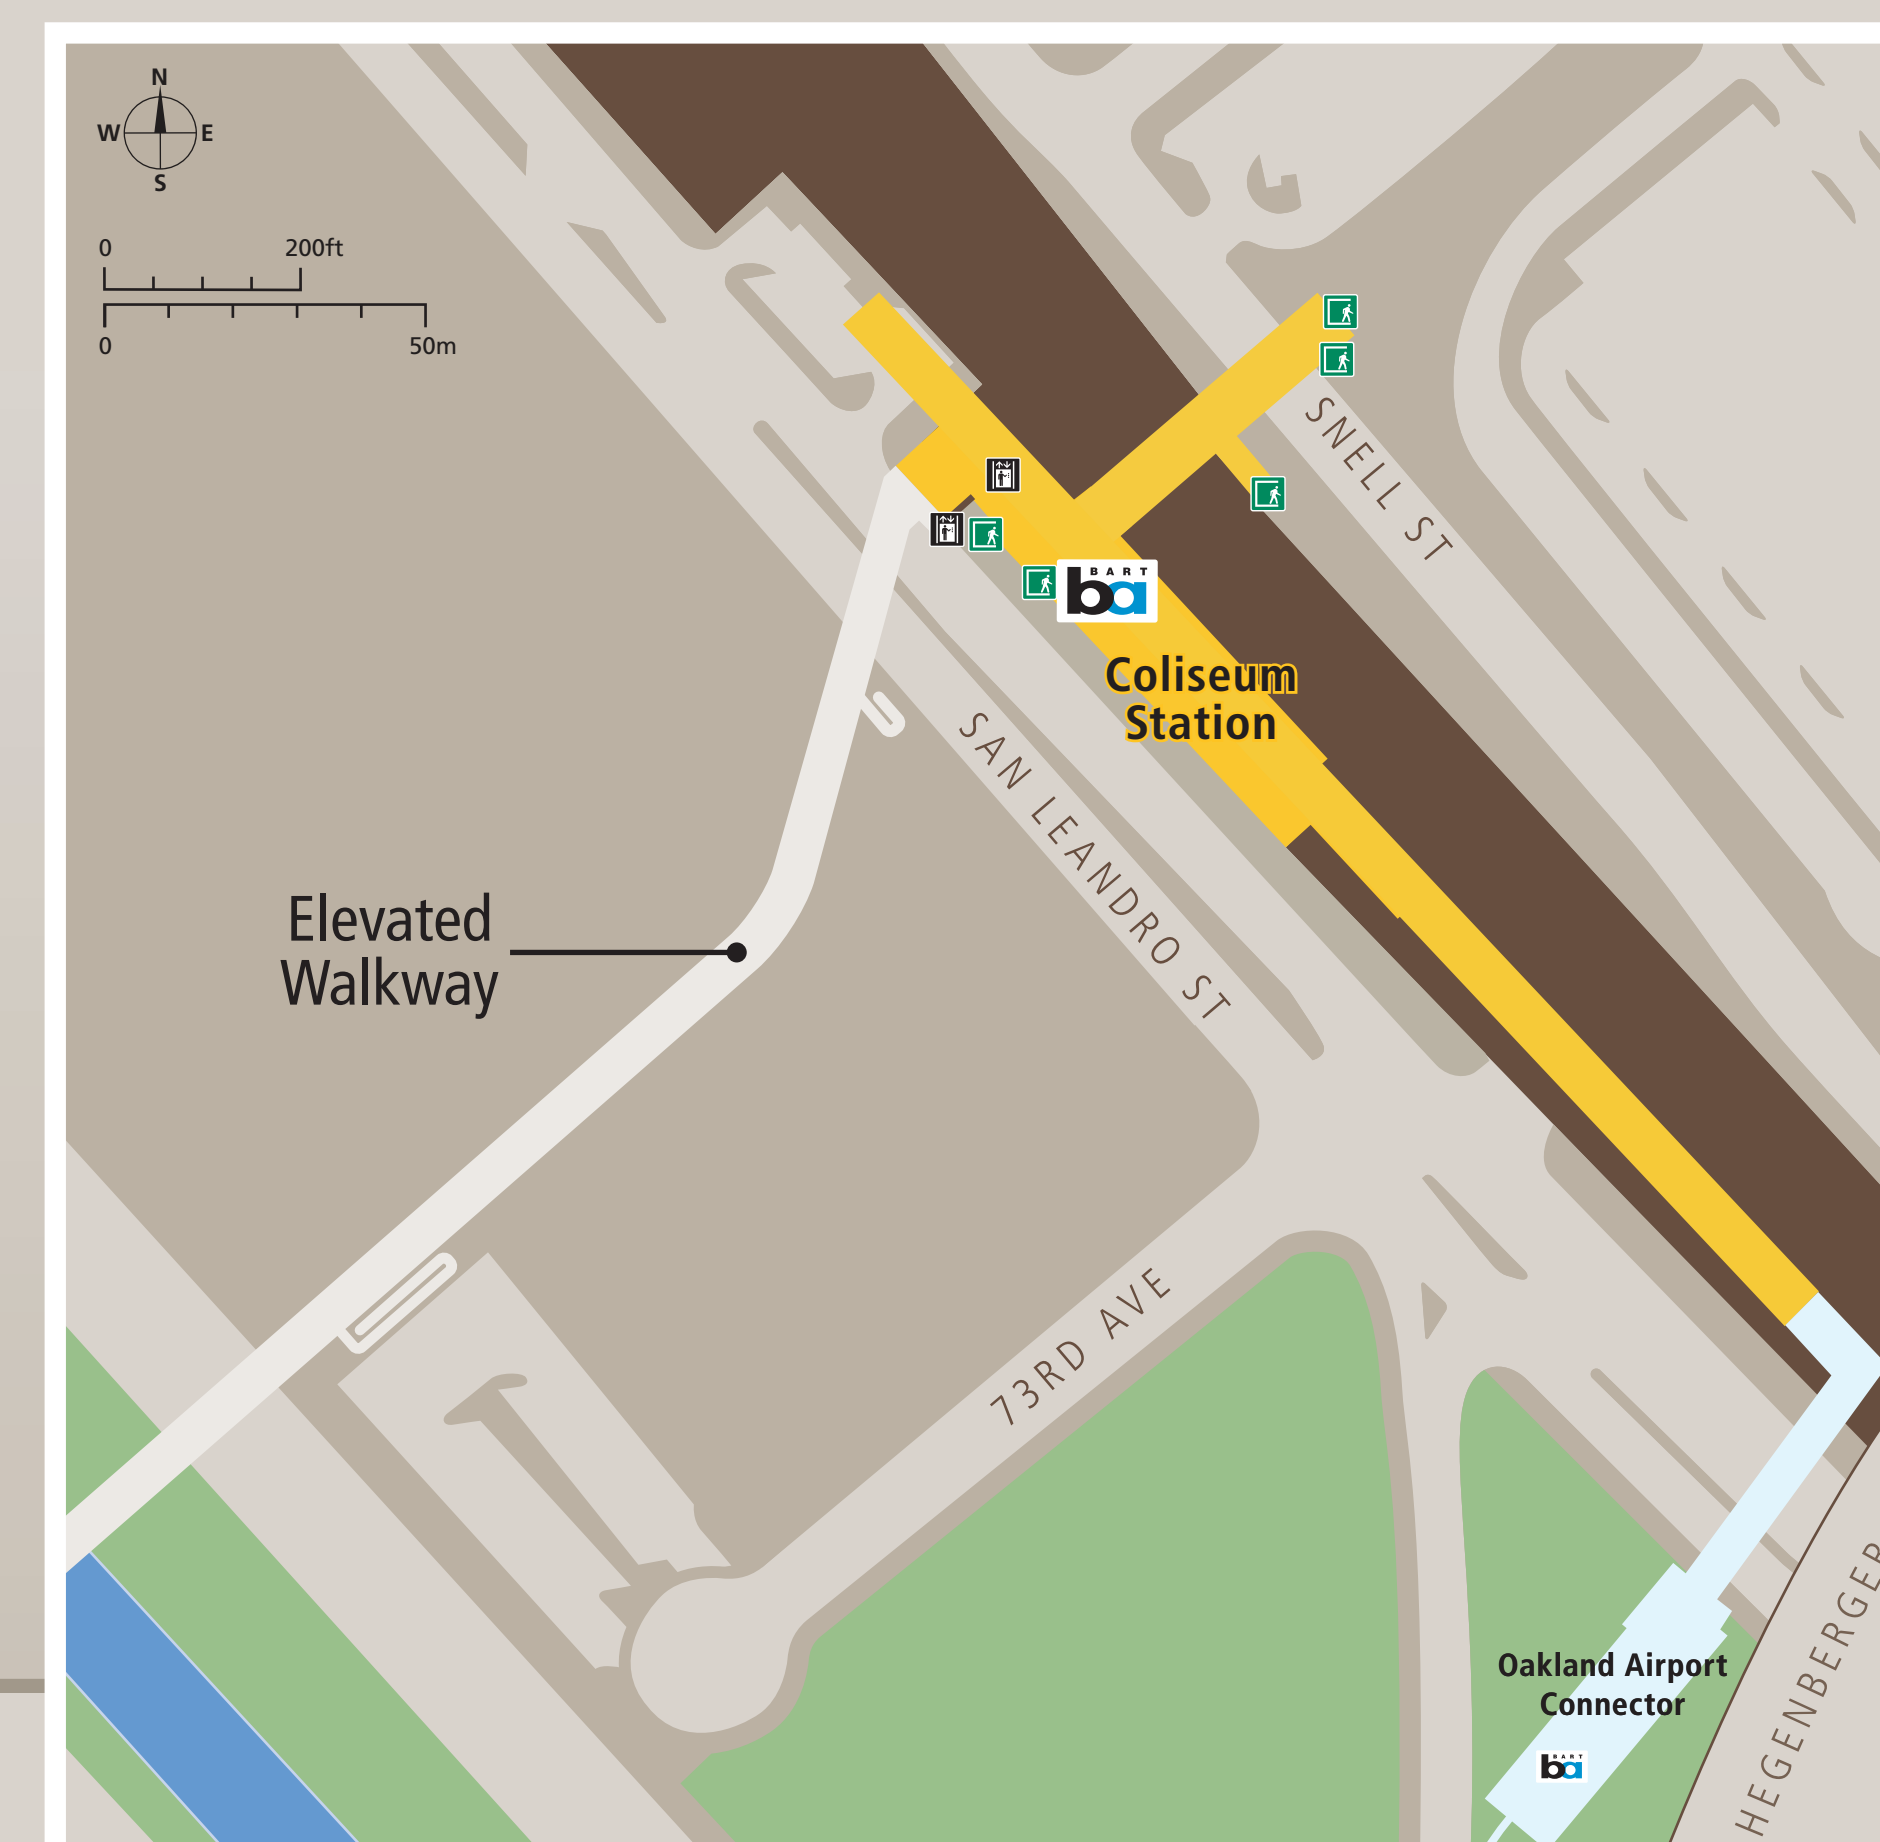

Station Map

Mapa de la estación

車站地圖

Transit Information

Coliseum Station

Oakland

Map Key

- ★ You Are Here
- Exit
- To BART Trains
- Elevator
- Escalator
- Stairs
- Station Agent Booth
- Telephone
- Ticket Vending:
  - +
  - CLIPPER / Add Cash Value
- Transit Information
- Wheelchair Accessible

Station Area Map