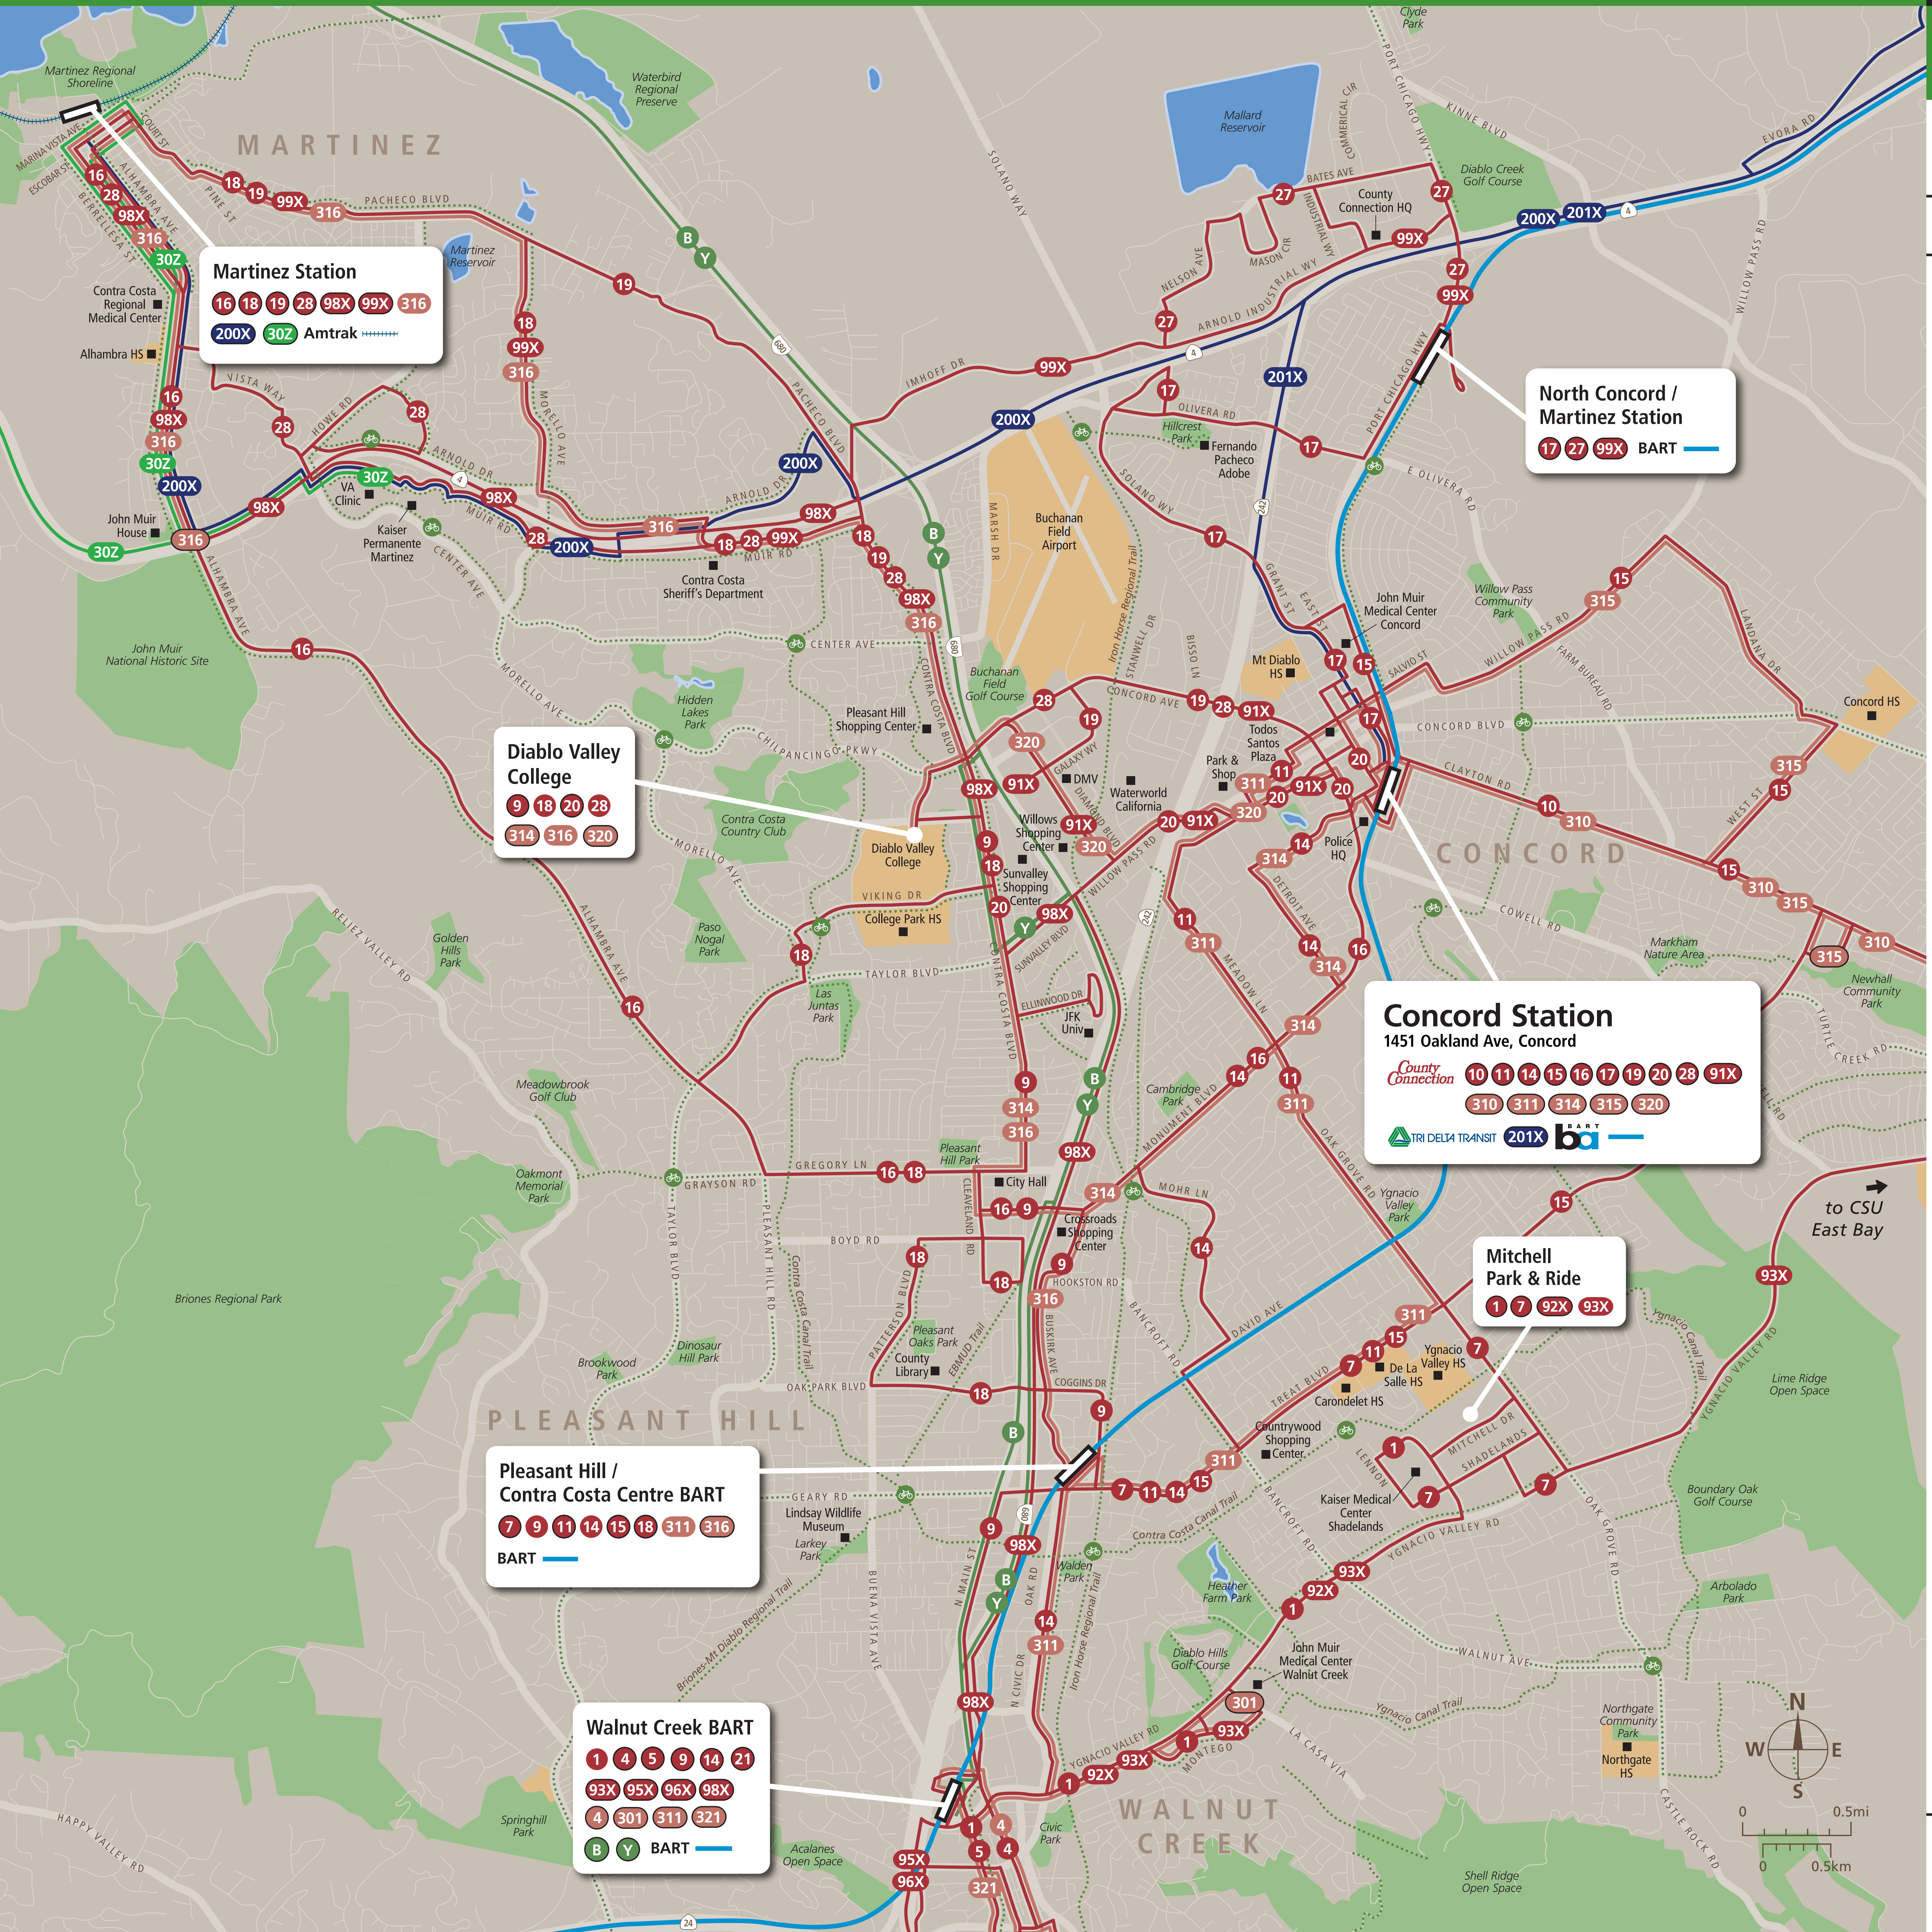

Transit Routes

Rutas del tránsito

公車路線圖

Transit Information

Concord Station

Concord

Map Key

- You Are Here
- BART
- County Connection Weekday Service
- County Connection Weekend Service
- Solano Express
- Tri Delta Transit
- WestCAT
- Route Terminus
- Bike Routes

This map does not show all commuter, express, special event, or all-night routes. Service may vary with time of day or day of week. Service changes may have occurred since printing. Please consult transit agency schedule or contact 511 for more information.

Call 511 | 511.org