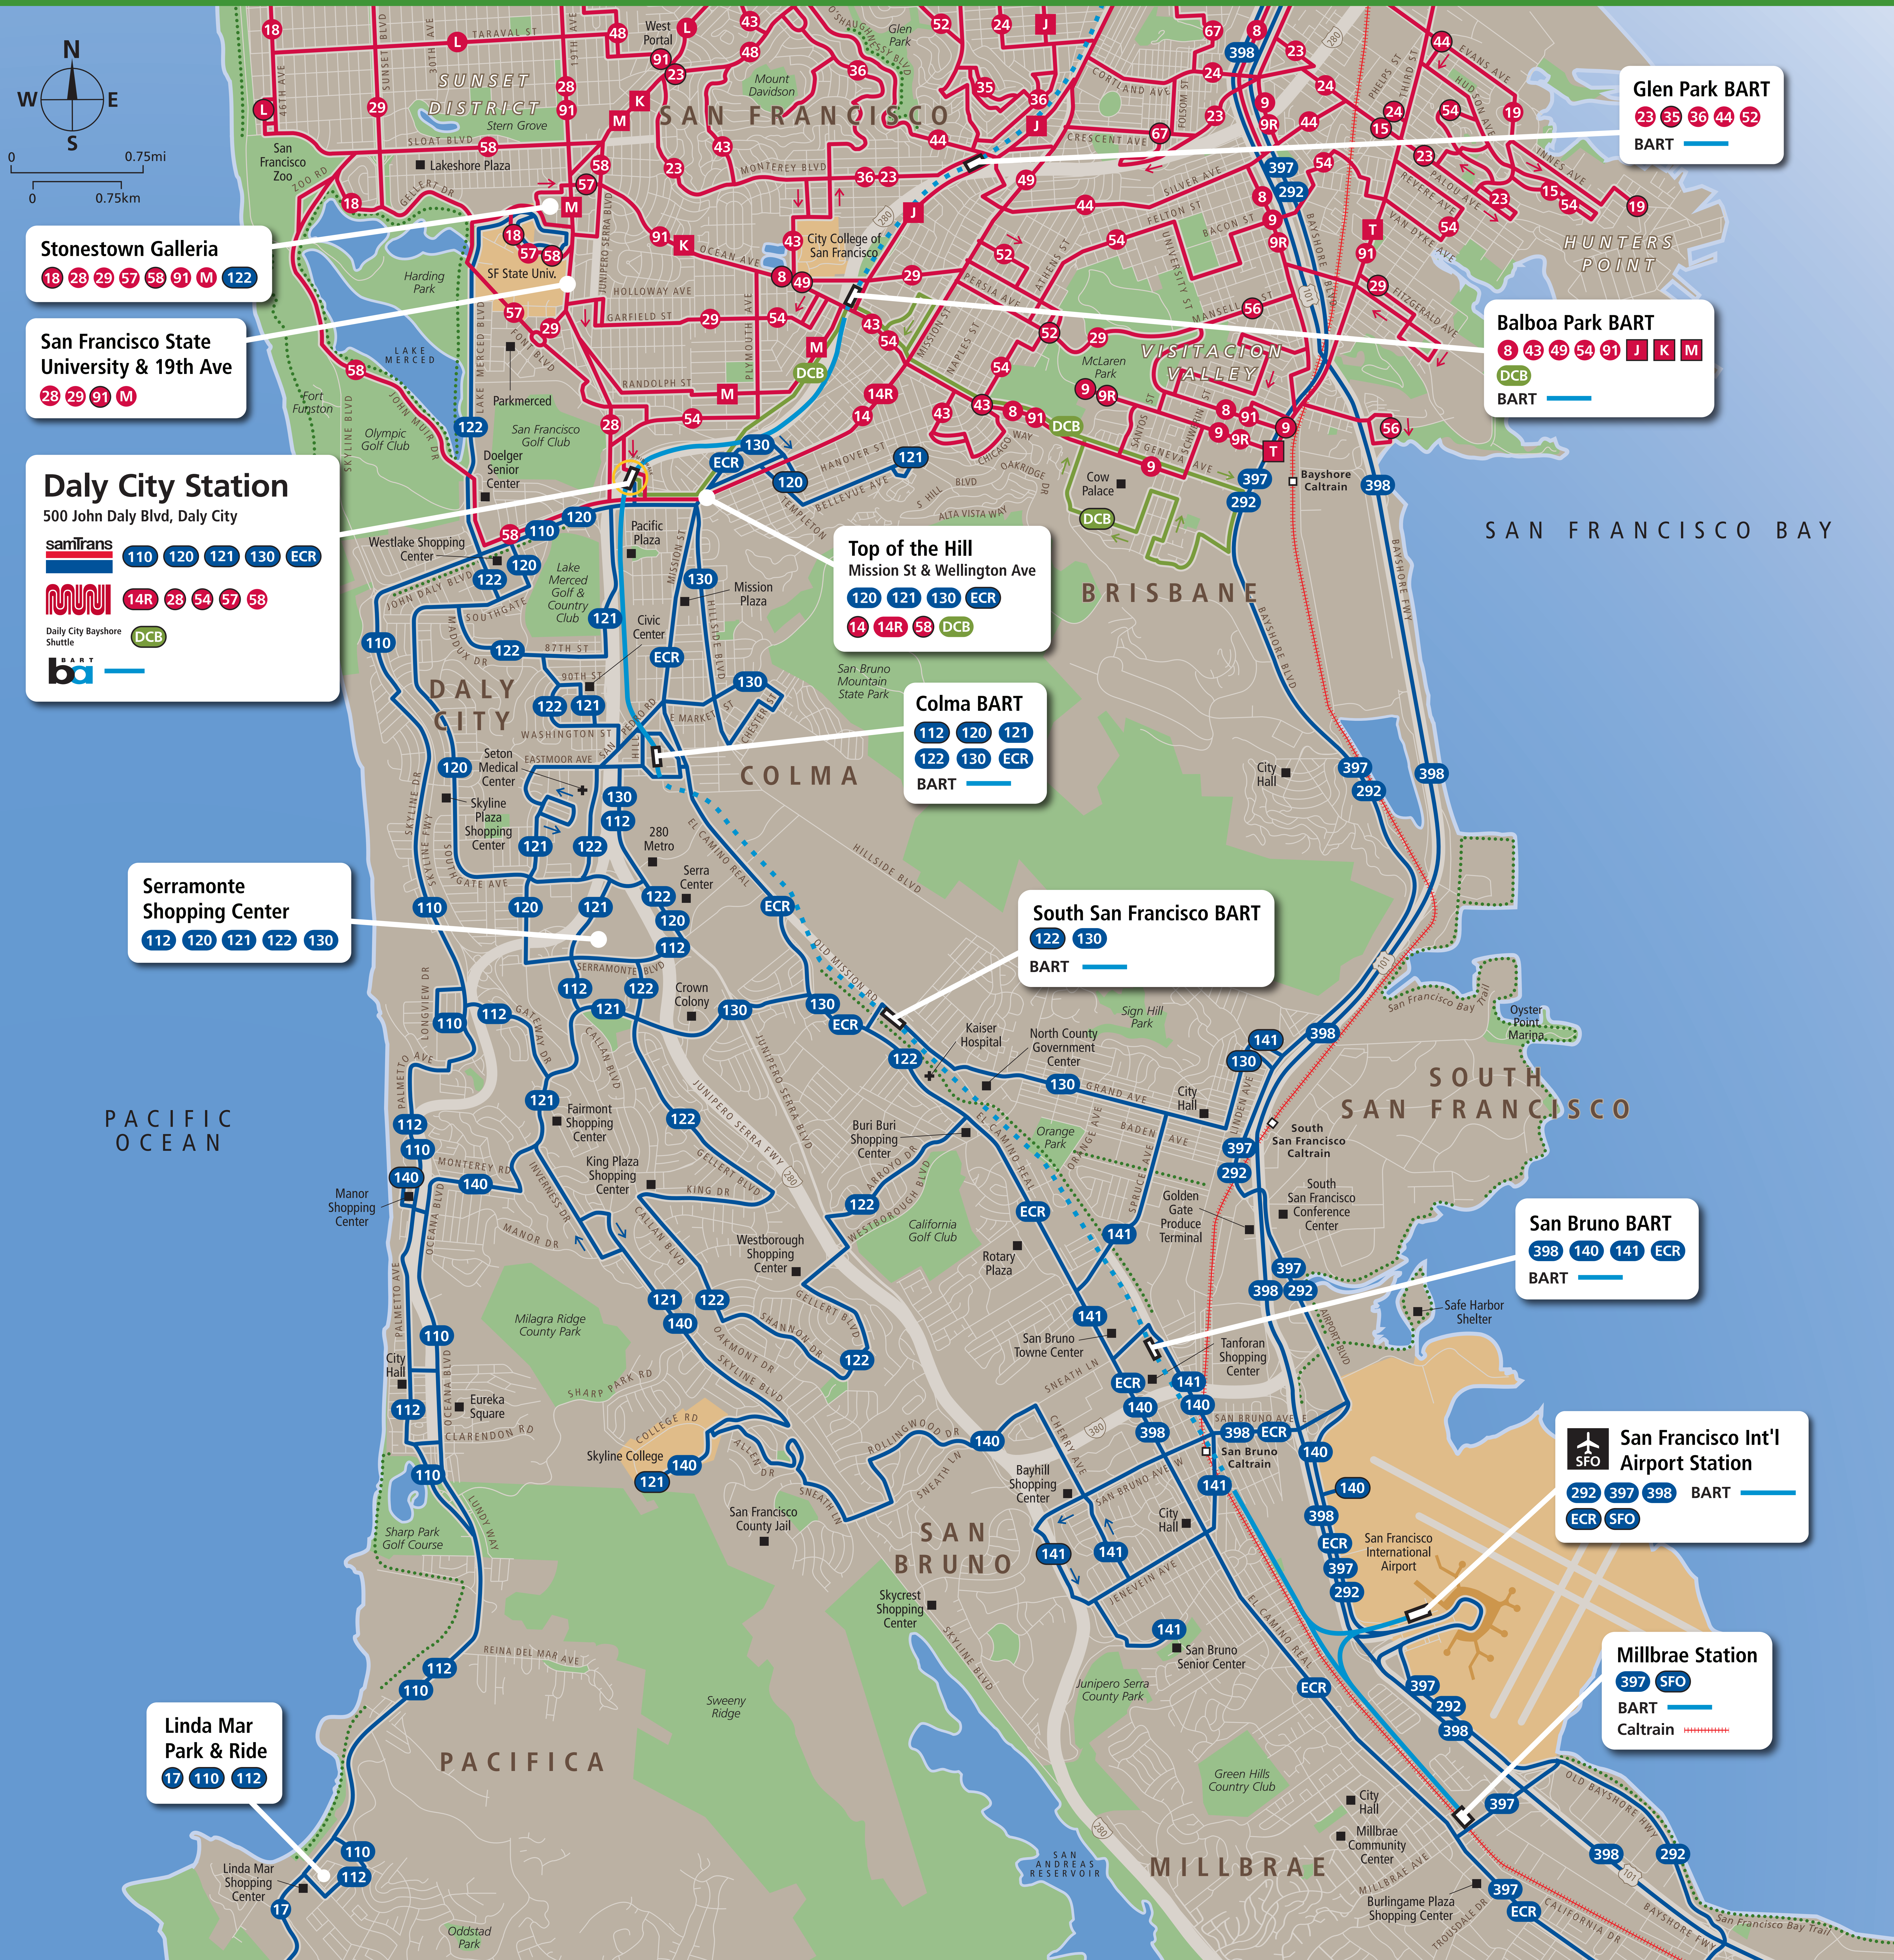

Transit Routes

Rutas del tránsito 公車路線圖 Pook na tinitigilan ng mg Sasakyan

Transit Information

Daly City Station

Daly City

1. **Map Key**
2. You Are Here
   - 3-Minute Walk 500ft/150m Radius
   - BART
   - BART (Underground)
   - Caltrain
   - 14 Muni Bus
   - Muni Metro
   - SamTrans Bus
   - Daly City Bayshore Shuttle
   - Route Terminus
   - Shared Use Bicycle & Pedestrian Path or Trail

This map does not show all commuter, express, special event, or all-night routes. Service may vary with time of day or day of week. Service changes may have occurred since printing. Please consult transit agency schedule or contact 511 for more information.

Call 511 | 511.org