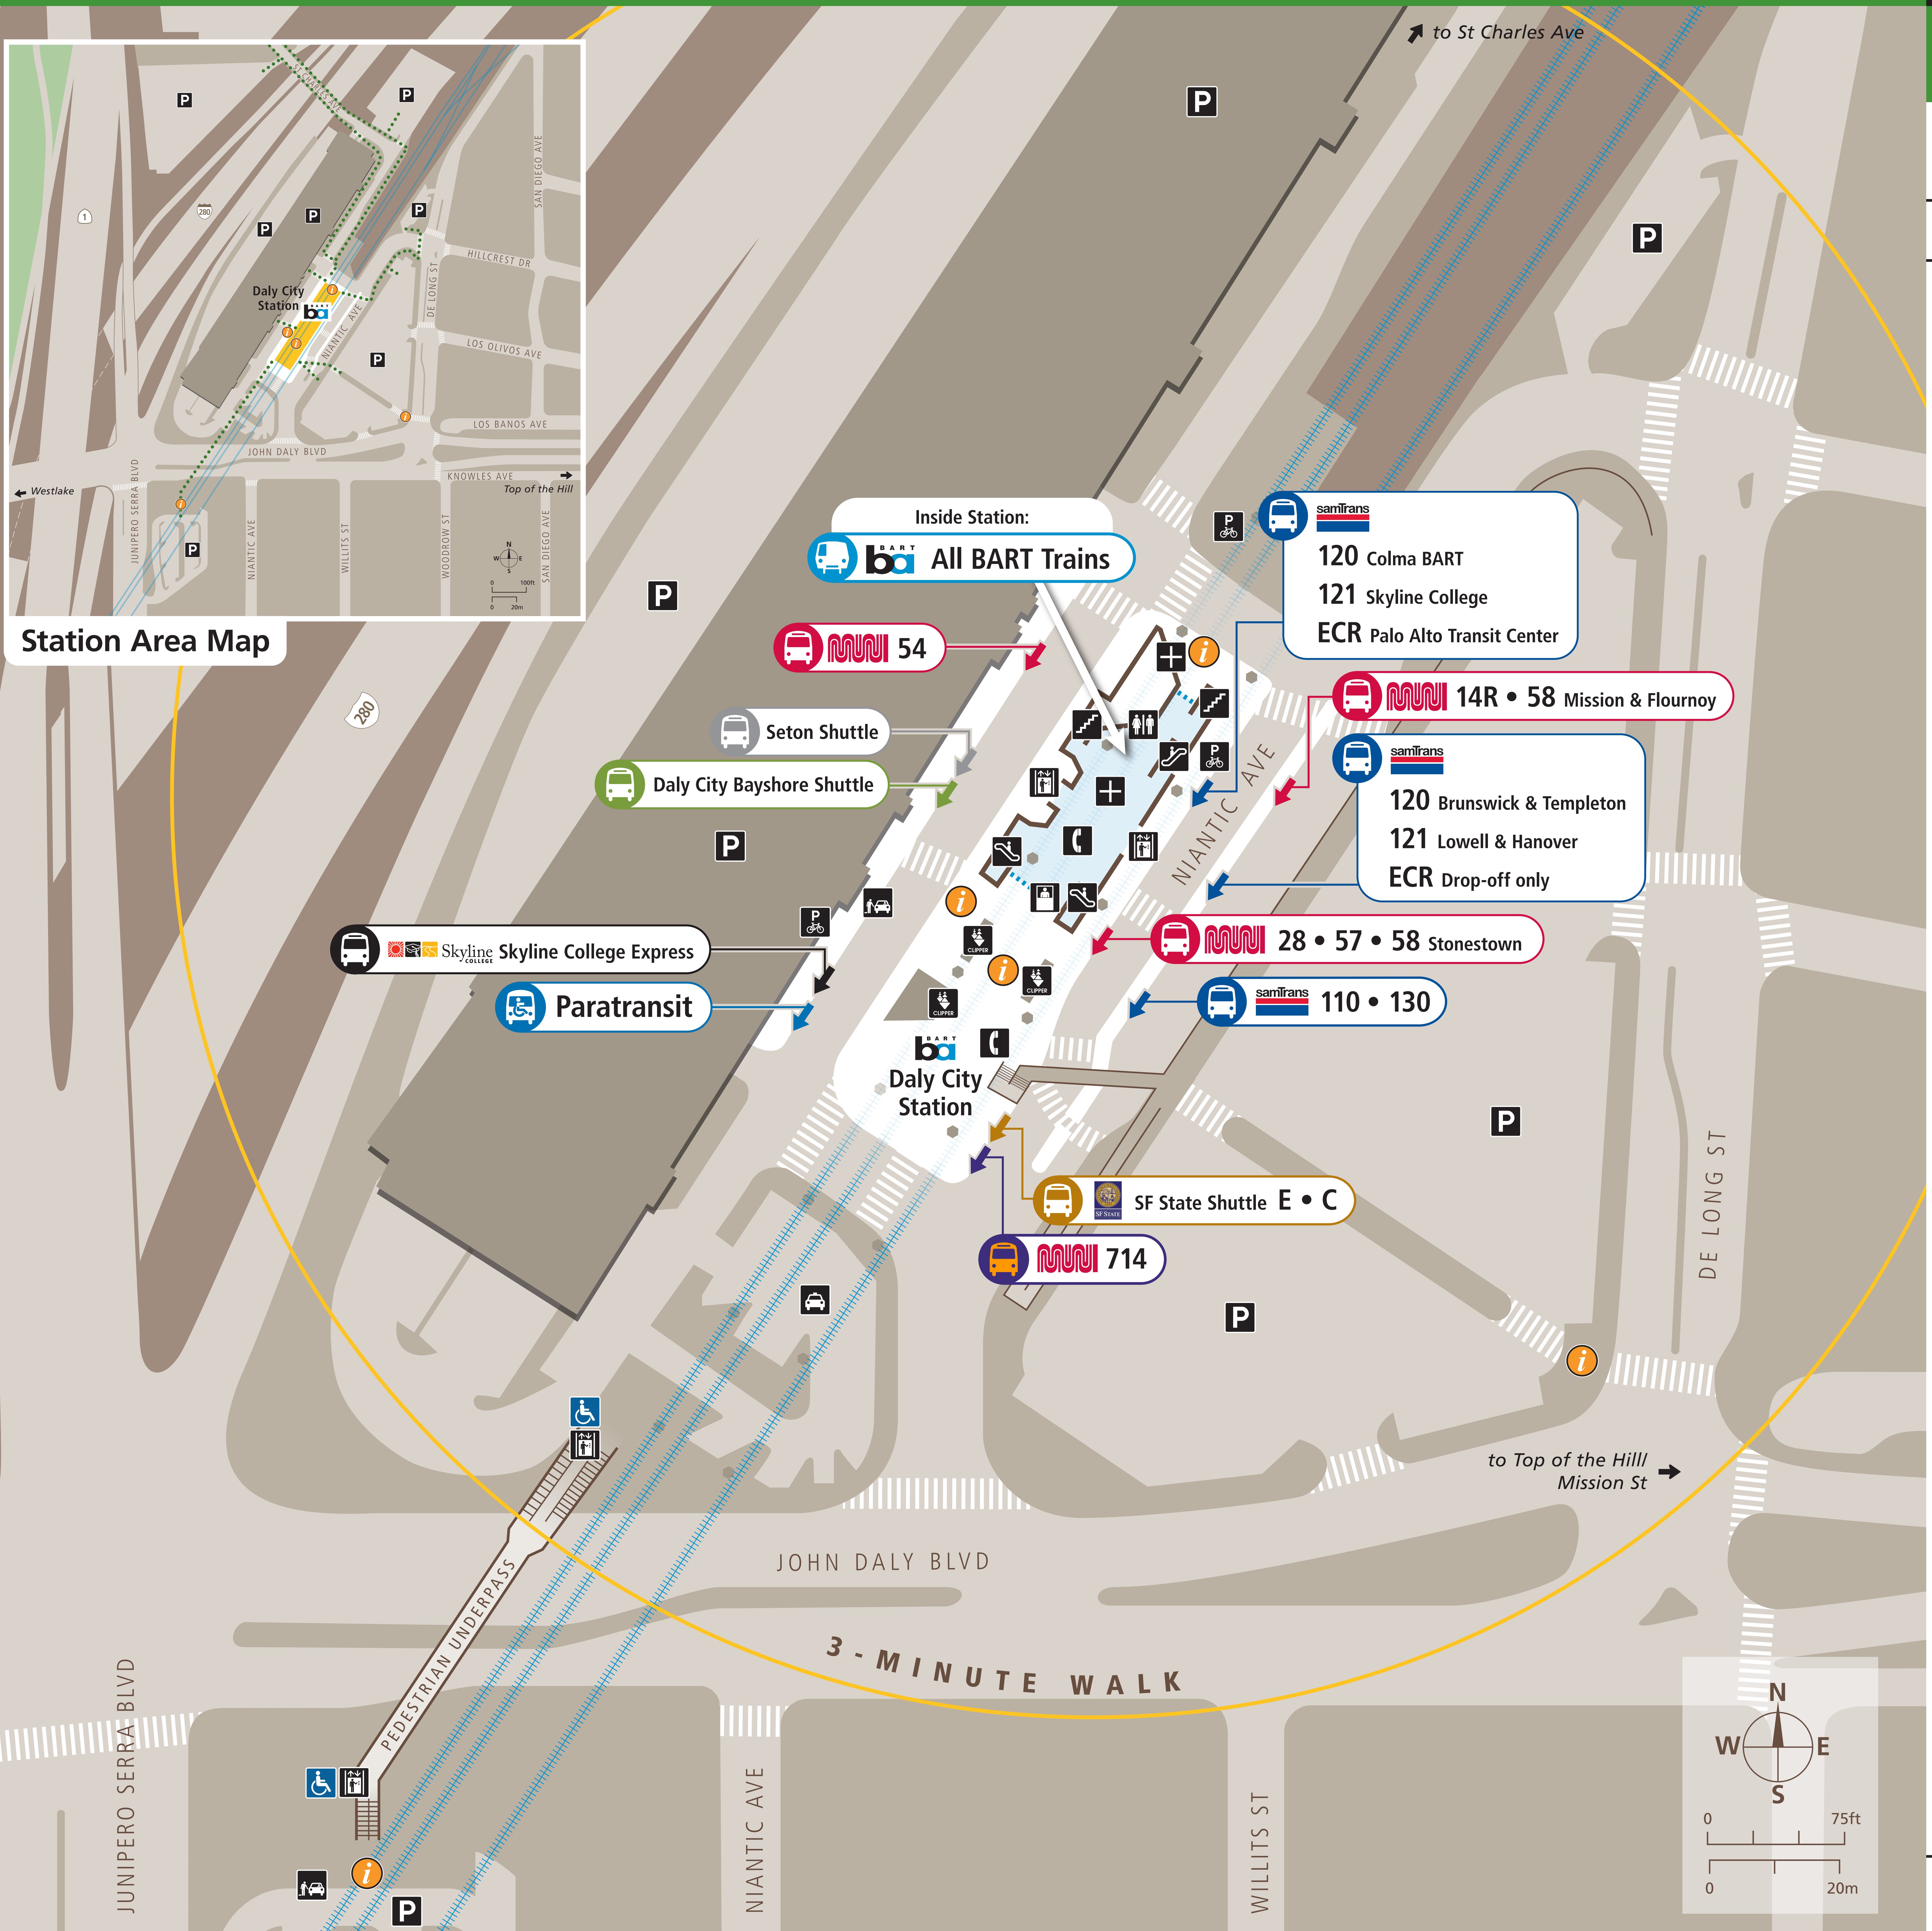

Transit Stops

Paradas del tránsito

公車站地圖

Mga Tigilan ng Transit

Transit Information

Daly City Station

Daly City

Map Key

- ★ You Are Here
- 3-Minute Walk
  500ft/150m Radius
- Bus
- Transit Stop
- BART Parking
- Bike Parking
- Elevator
- Escalator
- Passenger Pick-up/Drop-off
- Restrooms
- Stairs
- Station Agent Booth
- Taxi Stand
- Telephone
- Ticket Vending:
  - Clipper/Bart Tickets
  - Addfare
- Transit Information

Transit Lines

- **Daly City Bayshore Shuttle**
  Shuttle to Bayshore Community Center
- **Early Bird Express**
  714 Salesforce Transit Center
- **SamTrans**
- **Local Bus Lines**
- 110 Linda Mar Park & Ride
- 120 Brunswick/Templeton
- 120 Colma BART
- 121 Lowell/Hanover
- 121 Skyline College
- 130 Airport/Linden
- ECR Palo Alto Transit Center
- **San Francisco Muni**
- **Local Bus Lines**
- 14R Mission Rapid
- 28 19th Avenue
- 54 Felton
- 57 Parkmerced
- 58 Lake Merced
- **Seton Shuttle**
  Shuttle to Seton Medical Center
- **SF State Shuttle**
- E Express Shuttle to SF-State/19th Avenue
- C Campus Loop Shuttle
- **Skyline College Shuttle**
  Shuttle to Skyline College

Call 511 | 511.org