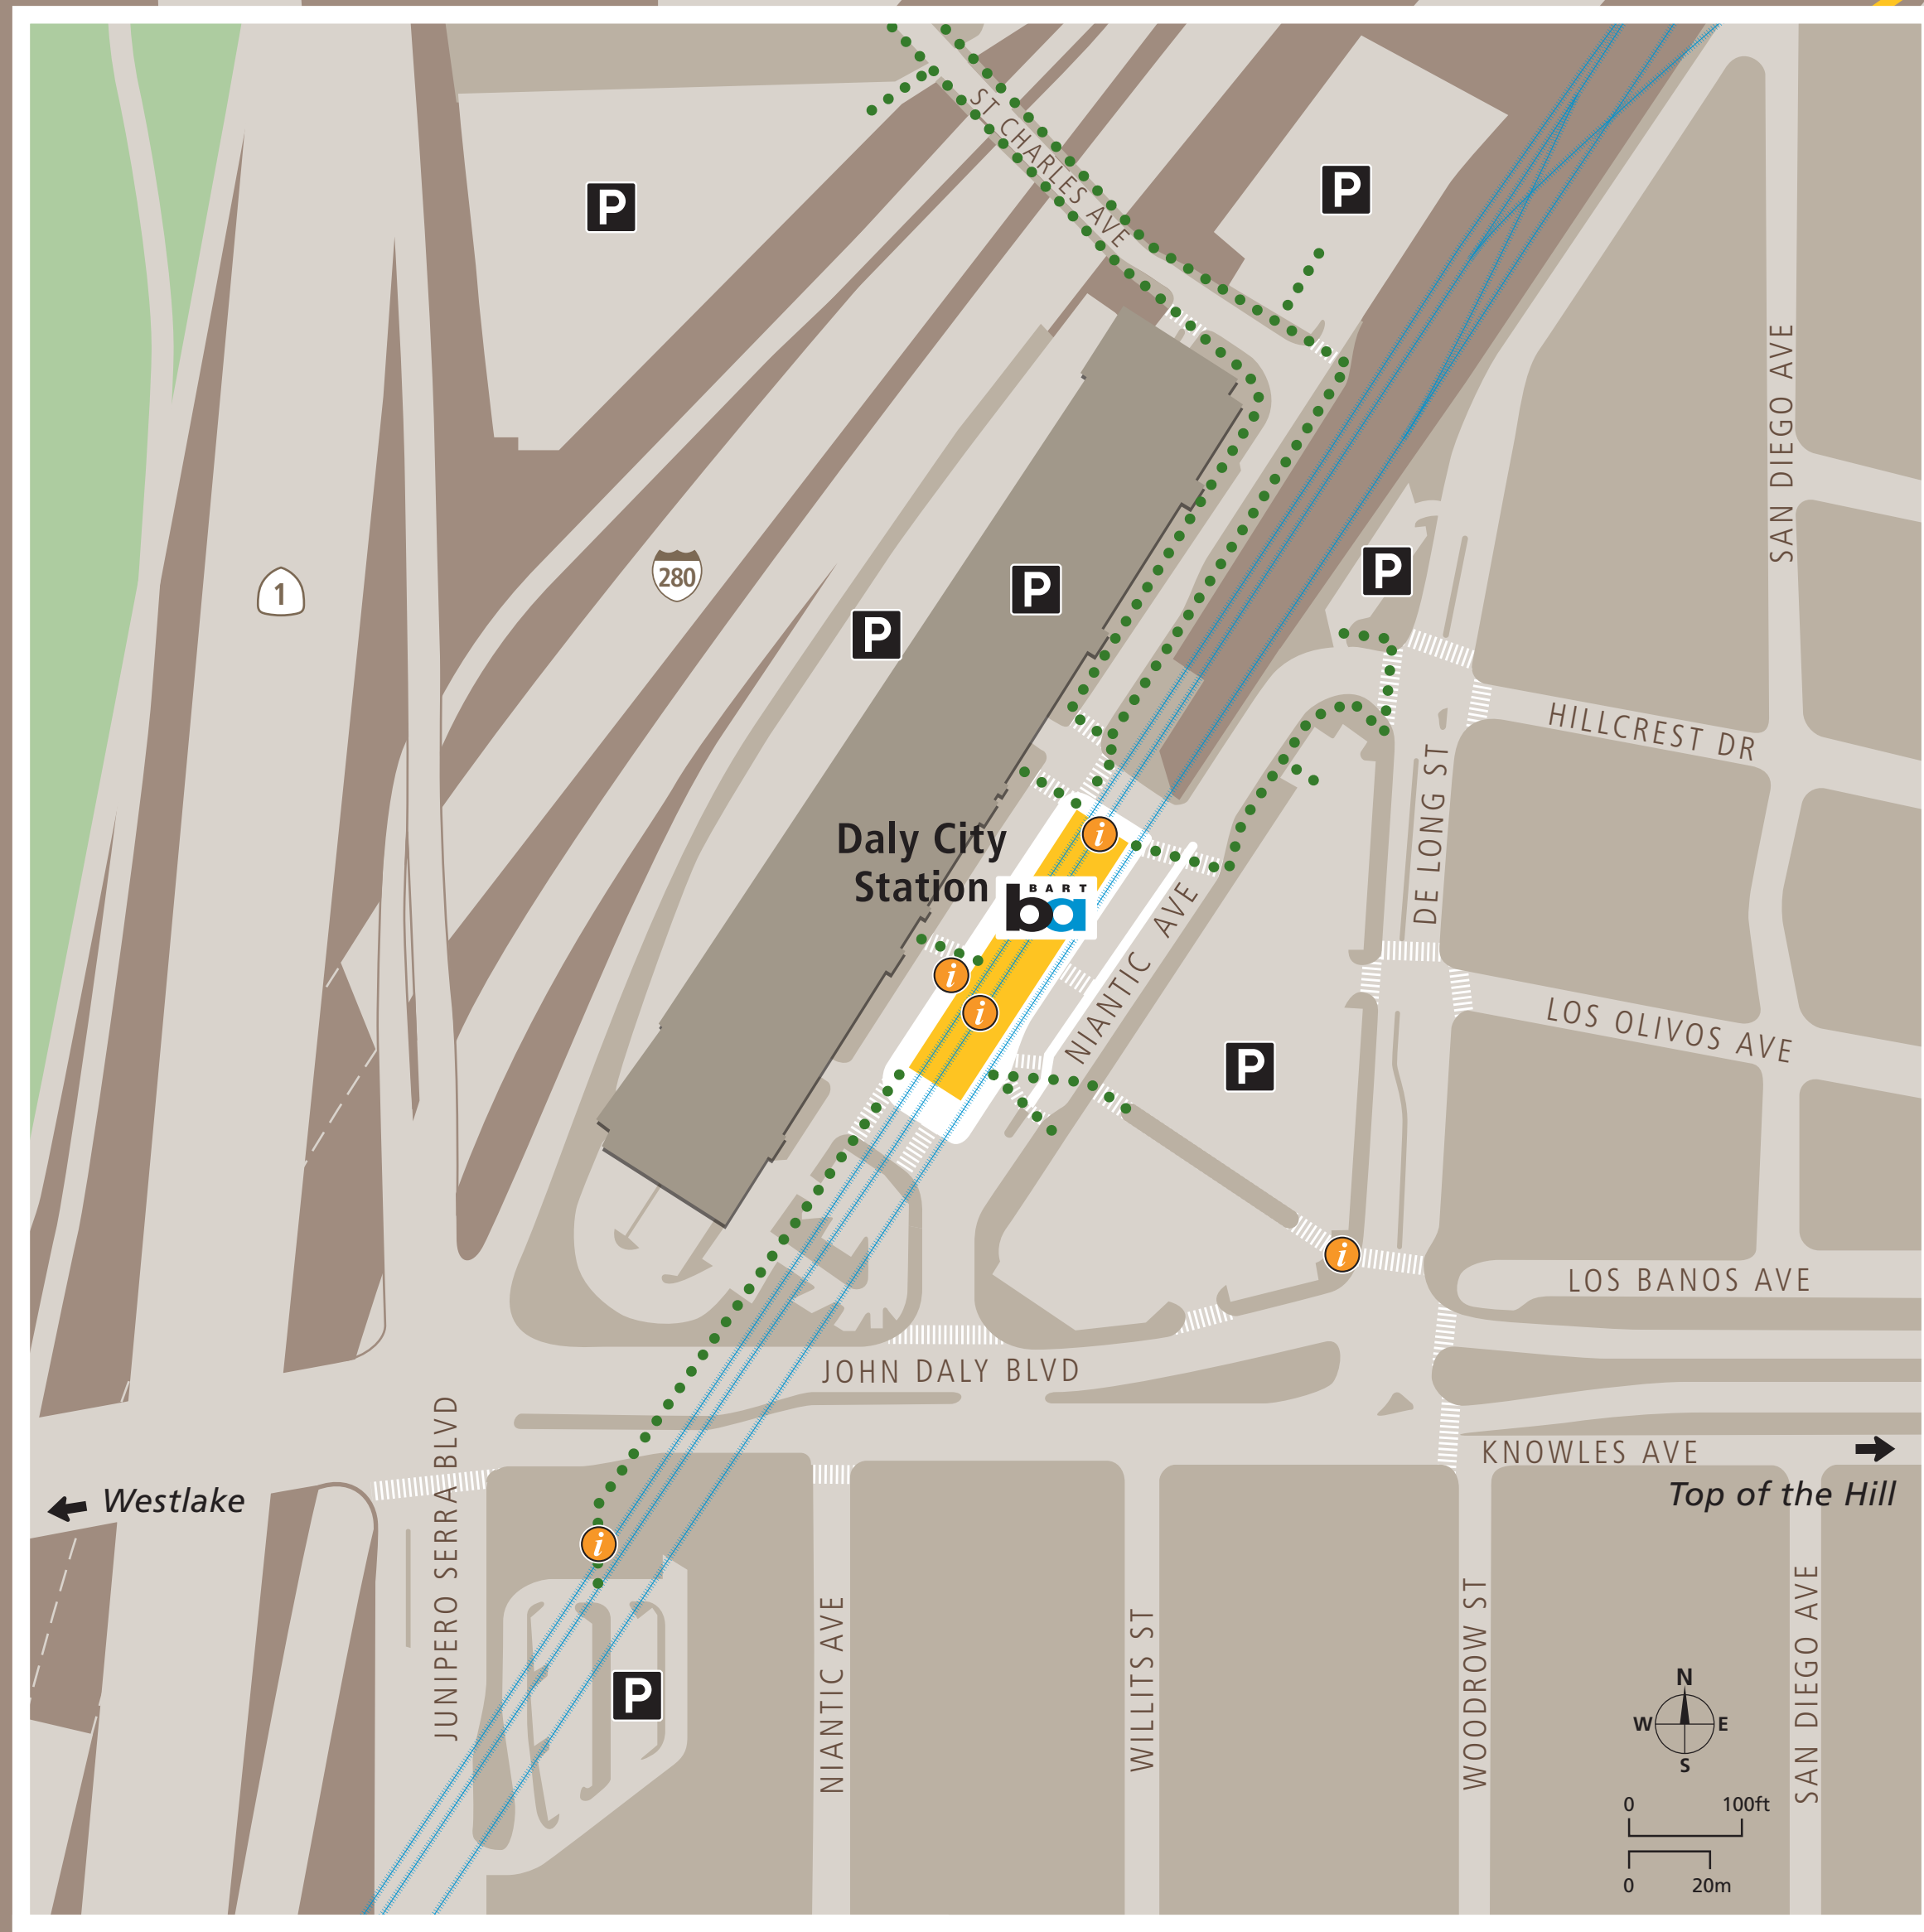

Transit Stops

Paradas del tránsito

公車站地圖

Mga Tigilan ng Transit

Transit Information

Daly City Station

Daly City

Map Key

- ★ You Are Here
- 3-Minute Walk
  500ft/150m Radius
- Bus
- Transit Stop
- BART Parking
- Bike Parking
- Elevator
- Escalator
- Passenger Pick-up/Drop-off
- Restrooms
- Stairs
- Station Agent Booth
- Taxi Stand
- Telephone
- Ticket Vending:
  - Clipper/Bart Tickets
  - Addfare
- Transit Information

Transit Lines

- **Daly City Bayshore Shuttle**
  Shuttle to Bayshore Community Center
- **Early Bird Express**
  714 Salesforce Transit Center
- **SamTrans**
- **Local Bus Lines**
- 110 Linda Mar Park & Ride
- 120 Brunswick/Templeton
- 120 Colma BART
- 121 Lowell/Hanover
- 121 Skyline College
- 130 Airport/Linden
- ECR Palo Alto Transit Center
- **San Francisco Muni**
- **Local Bus Lines**
- 14R Mission Rapid
- 28 19th Avenue
- 54 Felton
- 57 Parkmerced
- 58 Lake Merced
- **Seton Shuttle**
  Shuttle to Seton Medical Center
- **SF State Shuttle**
- E Express Shuttle to SF-State/19th Avenue
- C Campus Loop Shuttle
- **Skyline College Shuttle**
  Shuttle to Skyline College

Station Area Map