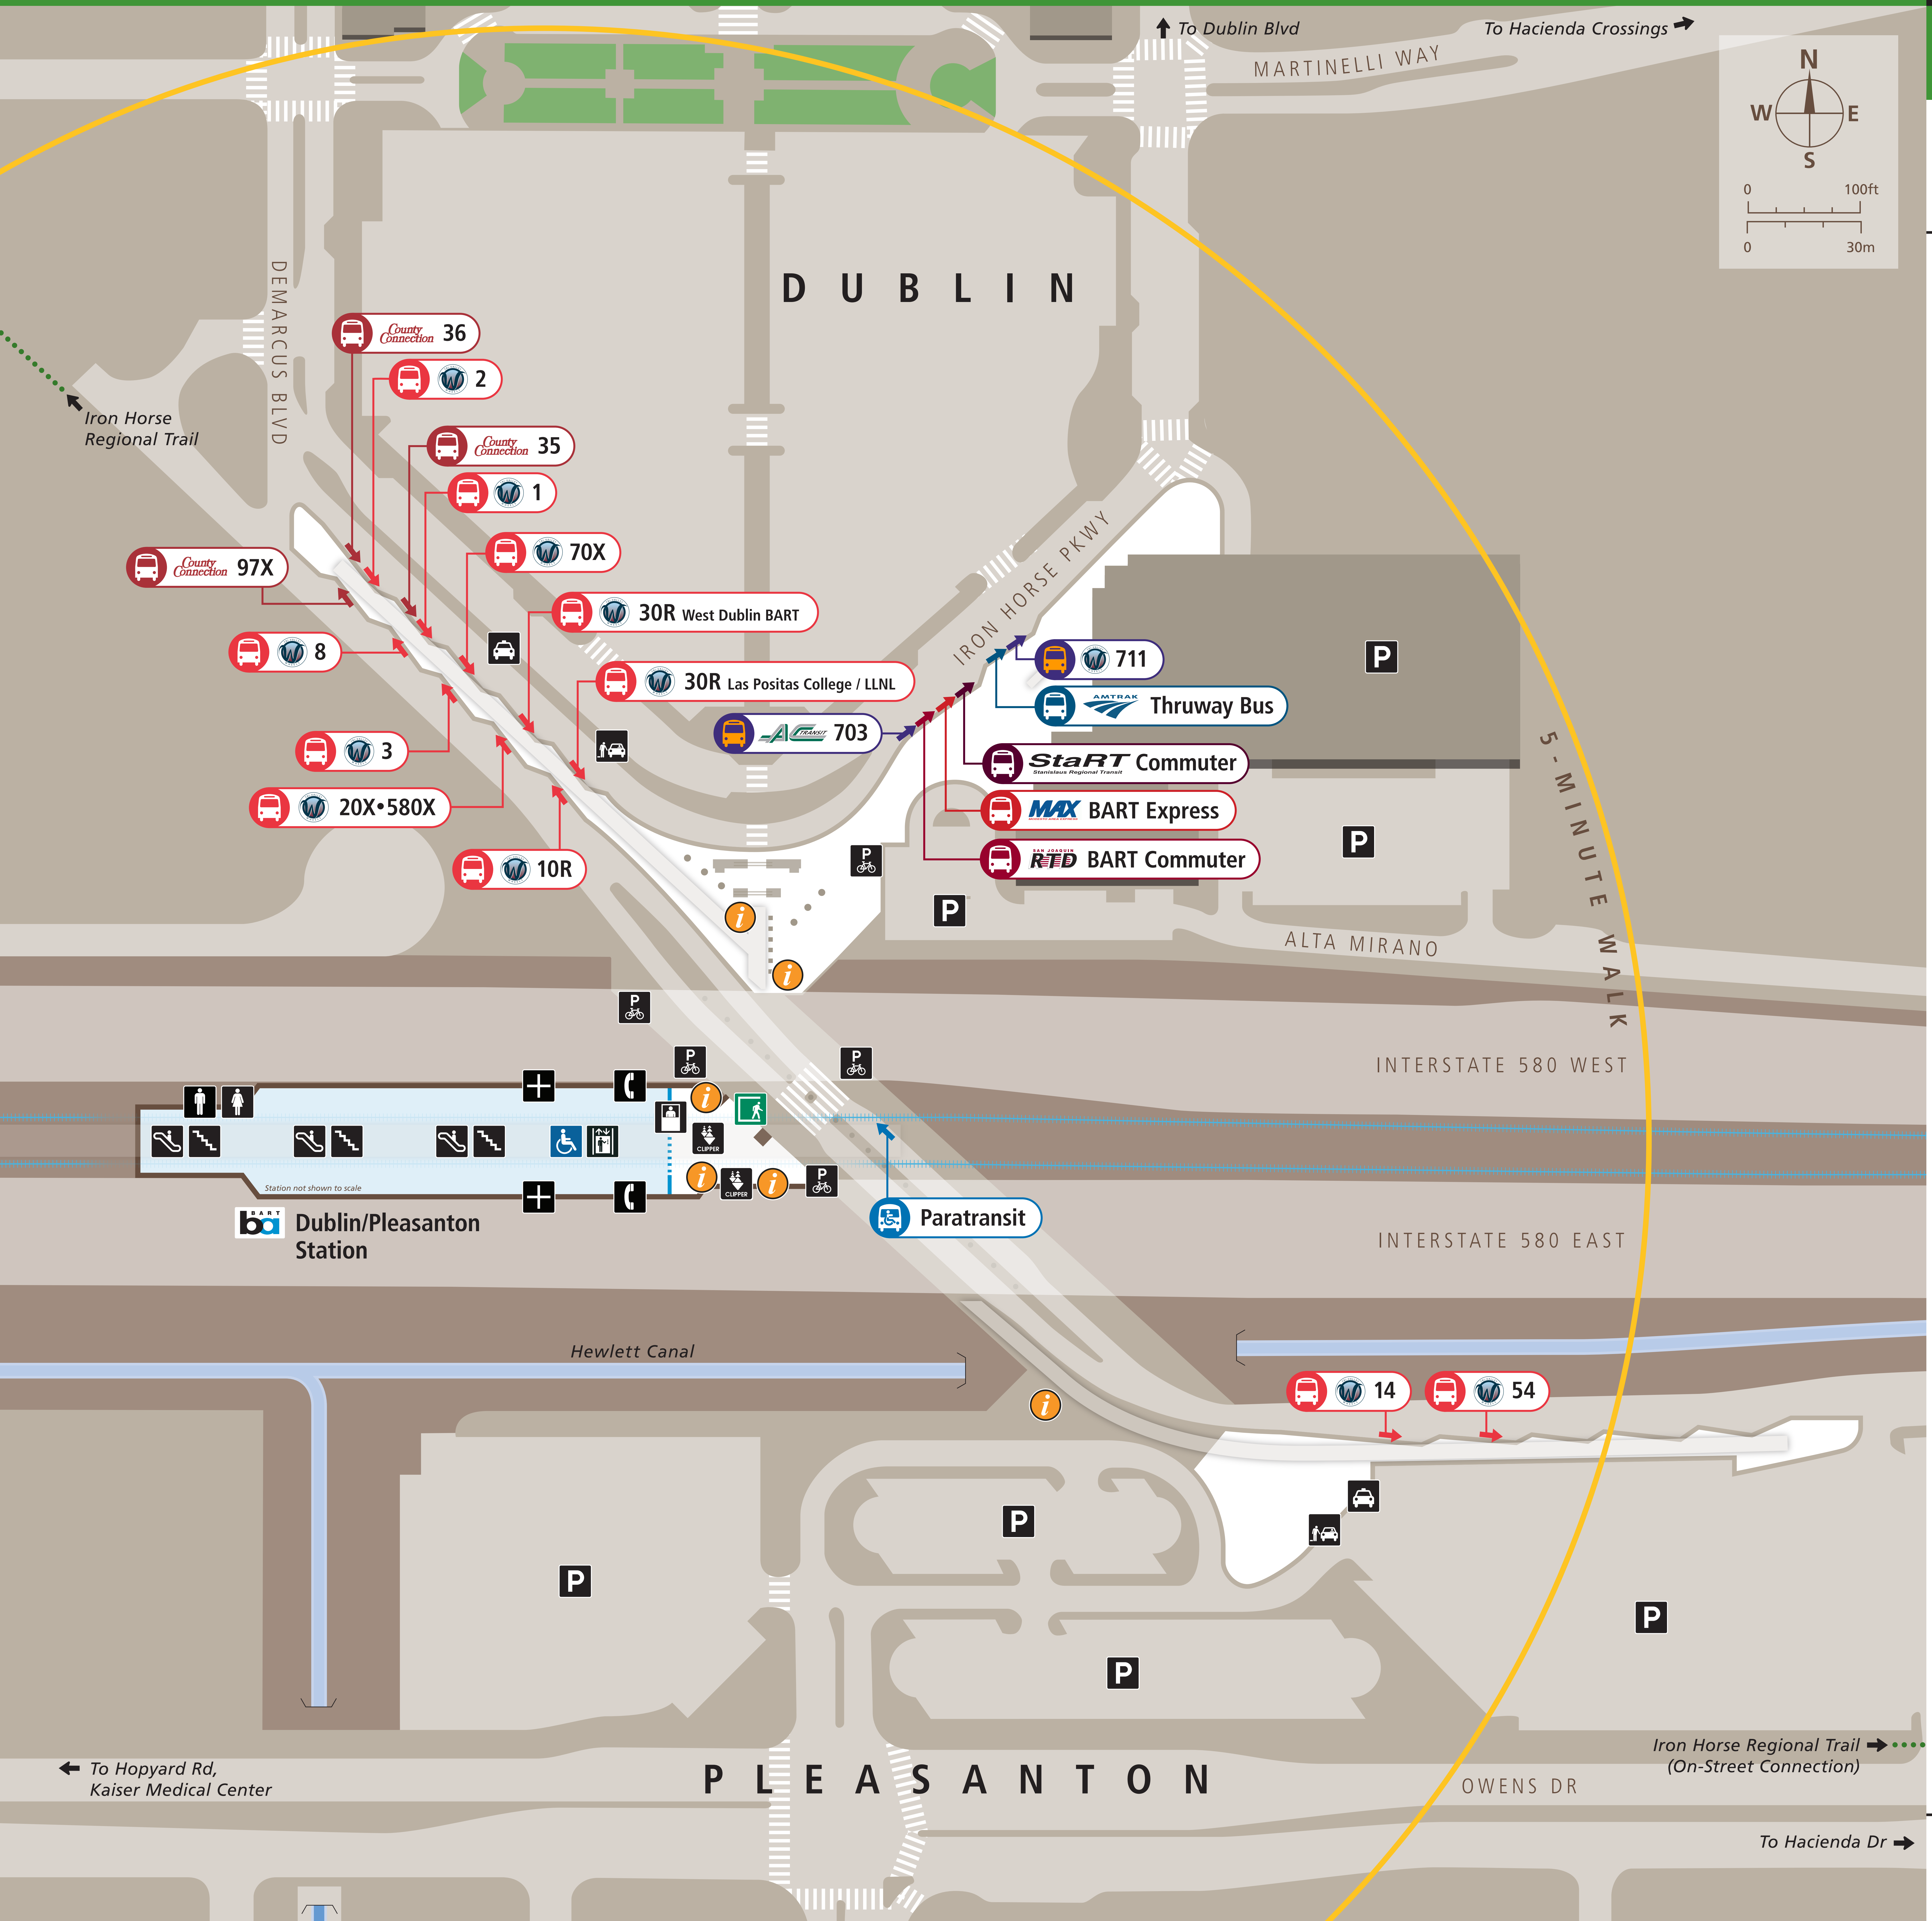

Transit Stops

Paradas del tránsito

公車站地圖

Transit Information

Dublin/Pleasanton Station

Map Key

- ★ You Are Here
- 5-Minute Walk
  1000ft/305m Radius
- Bus
- Transit Stop
- BART Parking
- Bike Parking
- Elevator
- Escalator
- Passenger Pick-up/Drop-off
- Restrooms
- Stairs
- Station Agent Booth
- Station Entrance/Exit
- Taxi Stand
- Telephone
- Ticket Vending:
  - Clipper/BART Tickets
  - Addfare
- Transit Information

Transit Lines

- AC Transit
  - 703 San Francisco Temporary Transbay Terminal
- County Connection
  - 35 San Ramon TC via Daugherty Valley
  - 36 San Ramon TC via San Ramon Valley Blvd
  - 97X Bishop Ranch
- Modesto Area Express
  - BART Express Downtown Modesto
- San Joaquin RTD
  - BART Commuter Stockton-Downtown TC
- Stanislaus Regional Transit
  - Commuter Patterson / Turlock Transit Center
- Wheels
  - **Local Bus Lines**
  - 1 Santa Rita Jail
  - 2 Tassajara Rd/Fallon Rd
  - 3 Stoneridge Mall
  - 8 Hopyard Rd/First St
  - 10R Santa Rita Rd/Livermore Transit Center
  - 14 Outlets/Livermore Transit Center
  - 30R West Dublin BART
  - 30R Las Positas College/LLNL
  - 54 ACE
  - **Express Bus Lines**
  - 20X LLNL/Livermore Transit Center
  - 70X Pleasant Hill/Walnut Creek
  - 580X Livermore Transit Center
  - **Early Bird Express Bus Line**
  - 711 Bay Fair BART

Free Bay Area Transit Information
Dial 5-1-1 or visit 511.org

Revised January 23, 2019

Dublin/Pleasanton Station

Paratransit

← To Hopyard Rd, Kaiser Medical Center

Iron Horse Regional Trail (On-Street Connection) →

To Hacienda Dr →