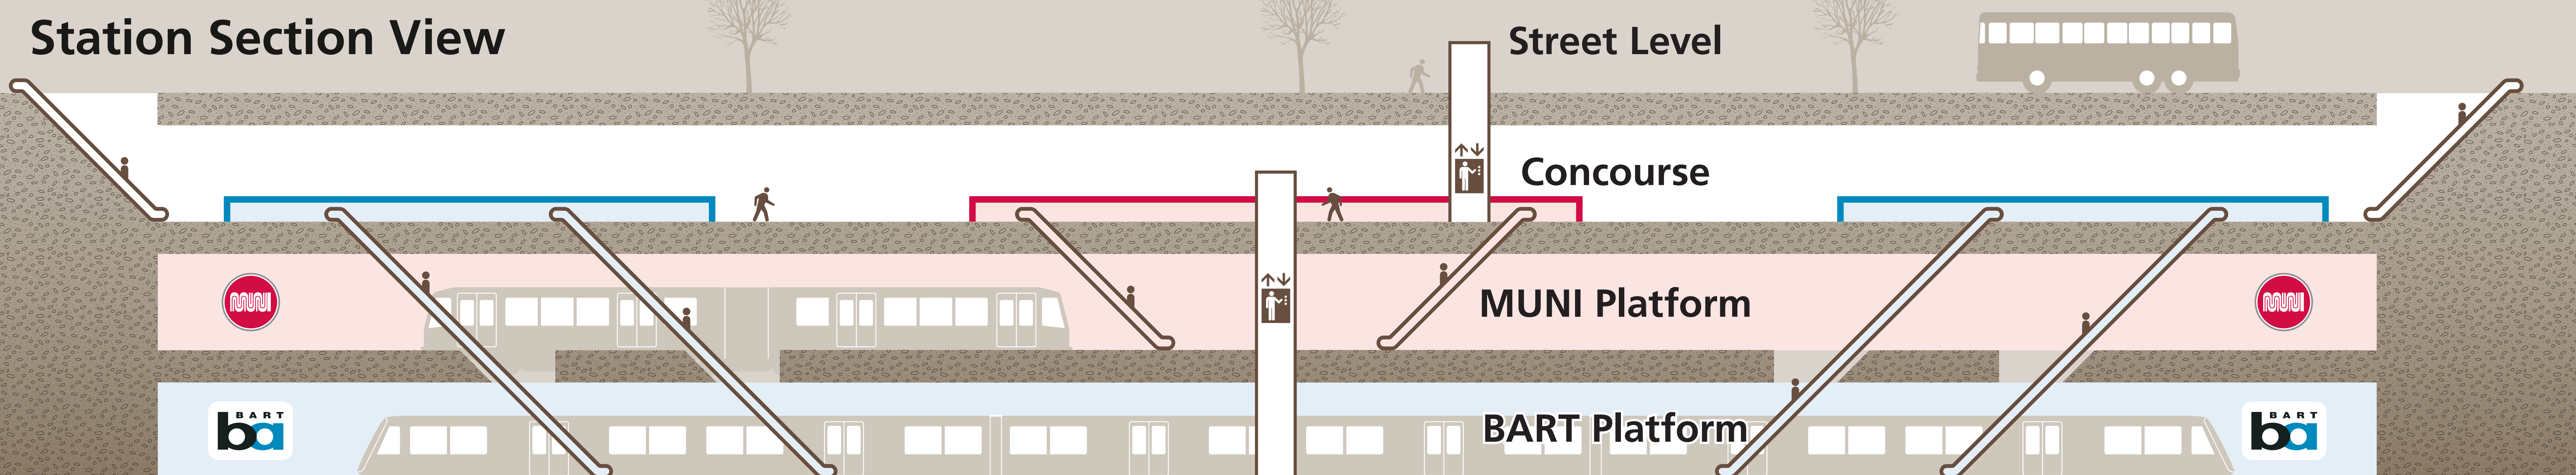

Station Section View