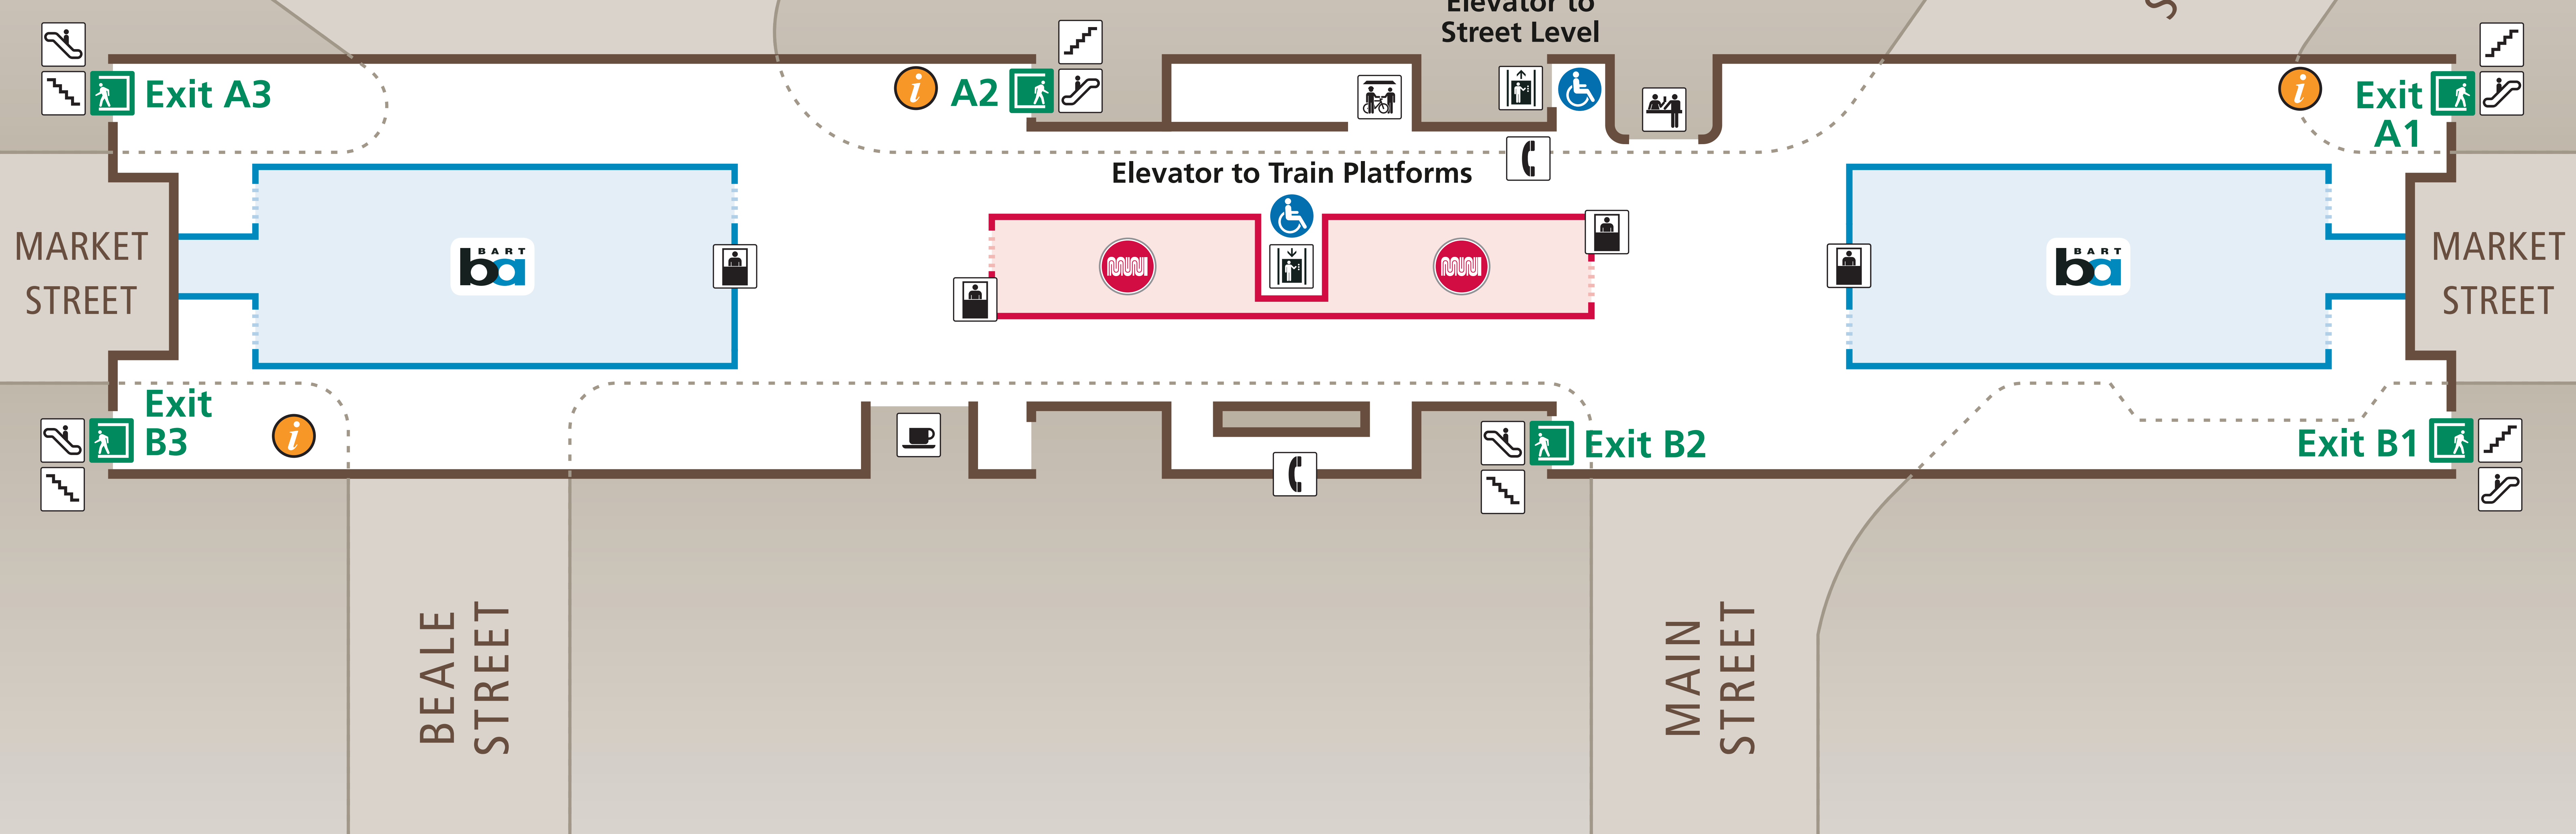

Station Map

Mapa de la estación

車站地圖

Transit Information

Embarcadero Station

San Francisco

Map Key

- You Are Here
- Transit Information
- Exit
- **A1** To Ferry Building
- **B1** To Ferry Building
- **A2** To Davis St.
- **B2** To Main St.
- **A3** To Pine St.
- **B3** To Beale St.
- Bike Station
- Coffee Shop
- Elevator
- Escalator
- Stairs
- Station Agent
- Telephone
- Transit Store
- Wheelchair Accessible

Concourse Plan View