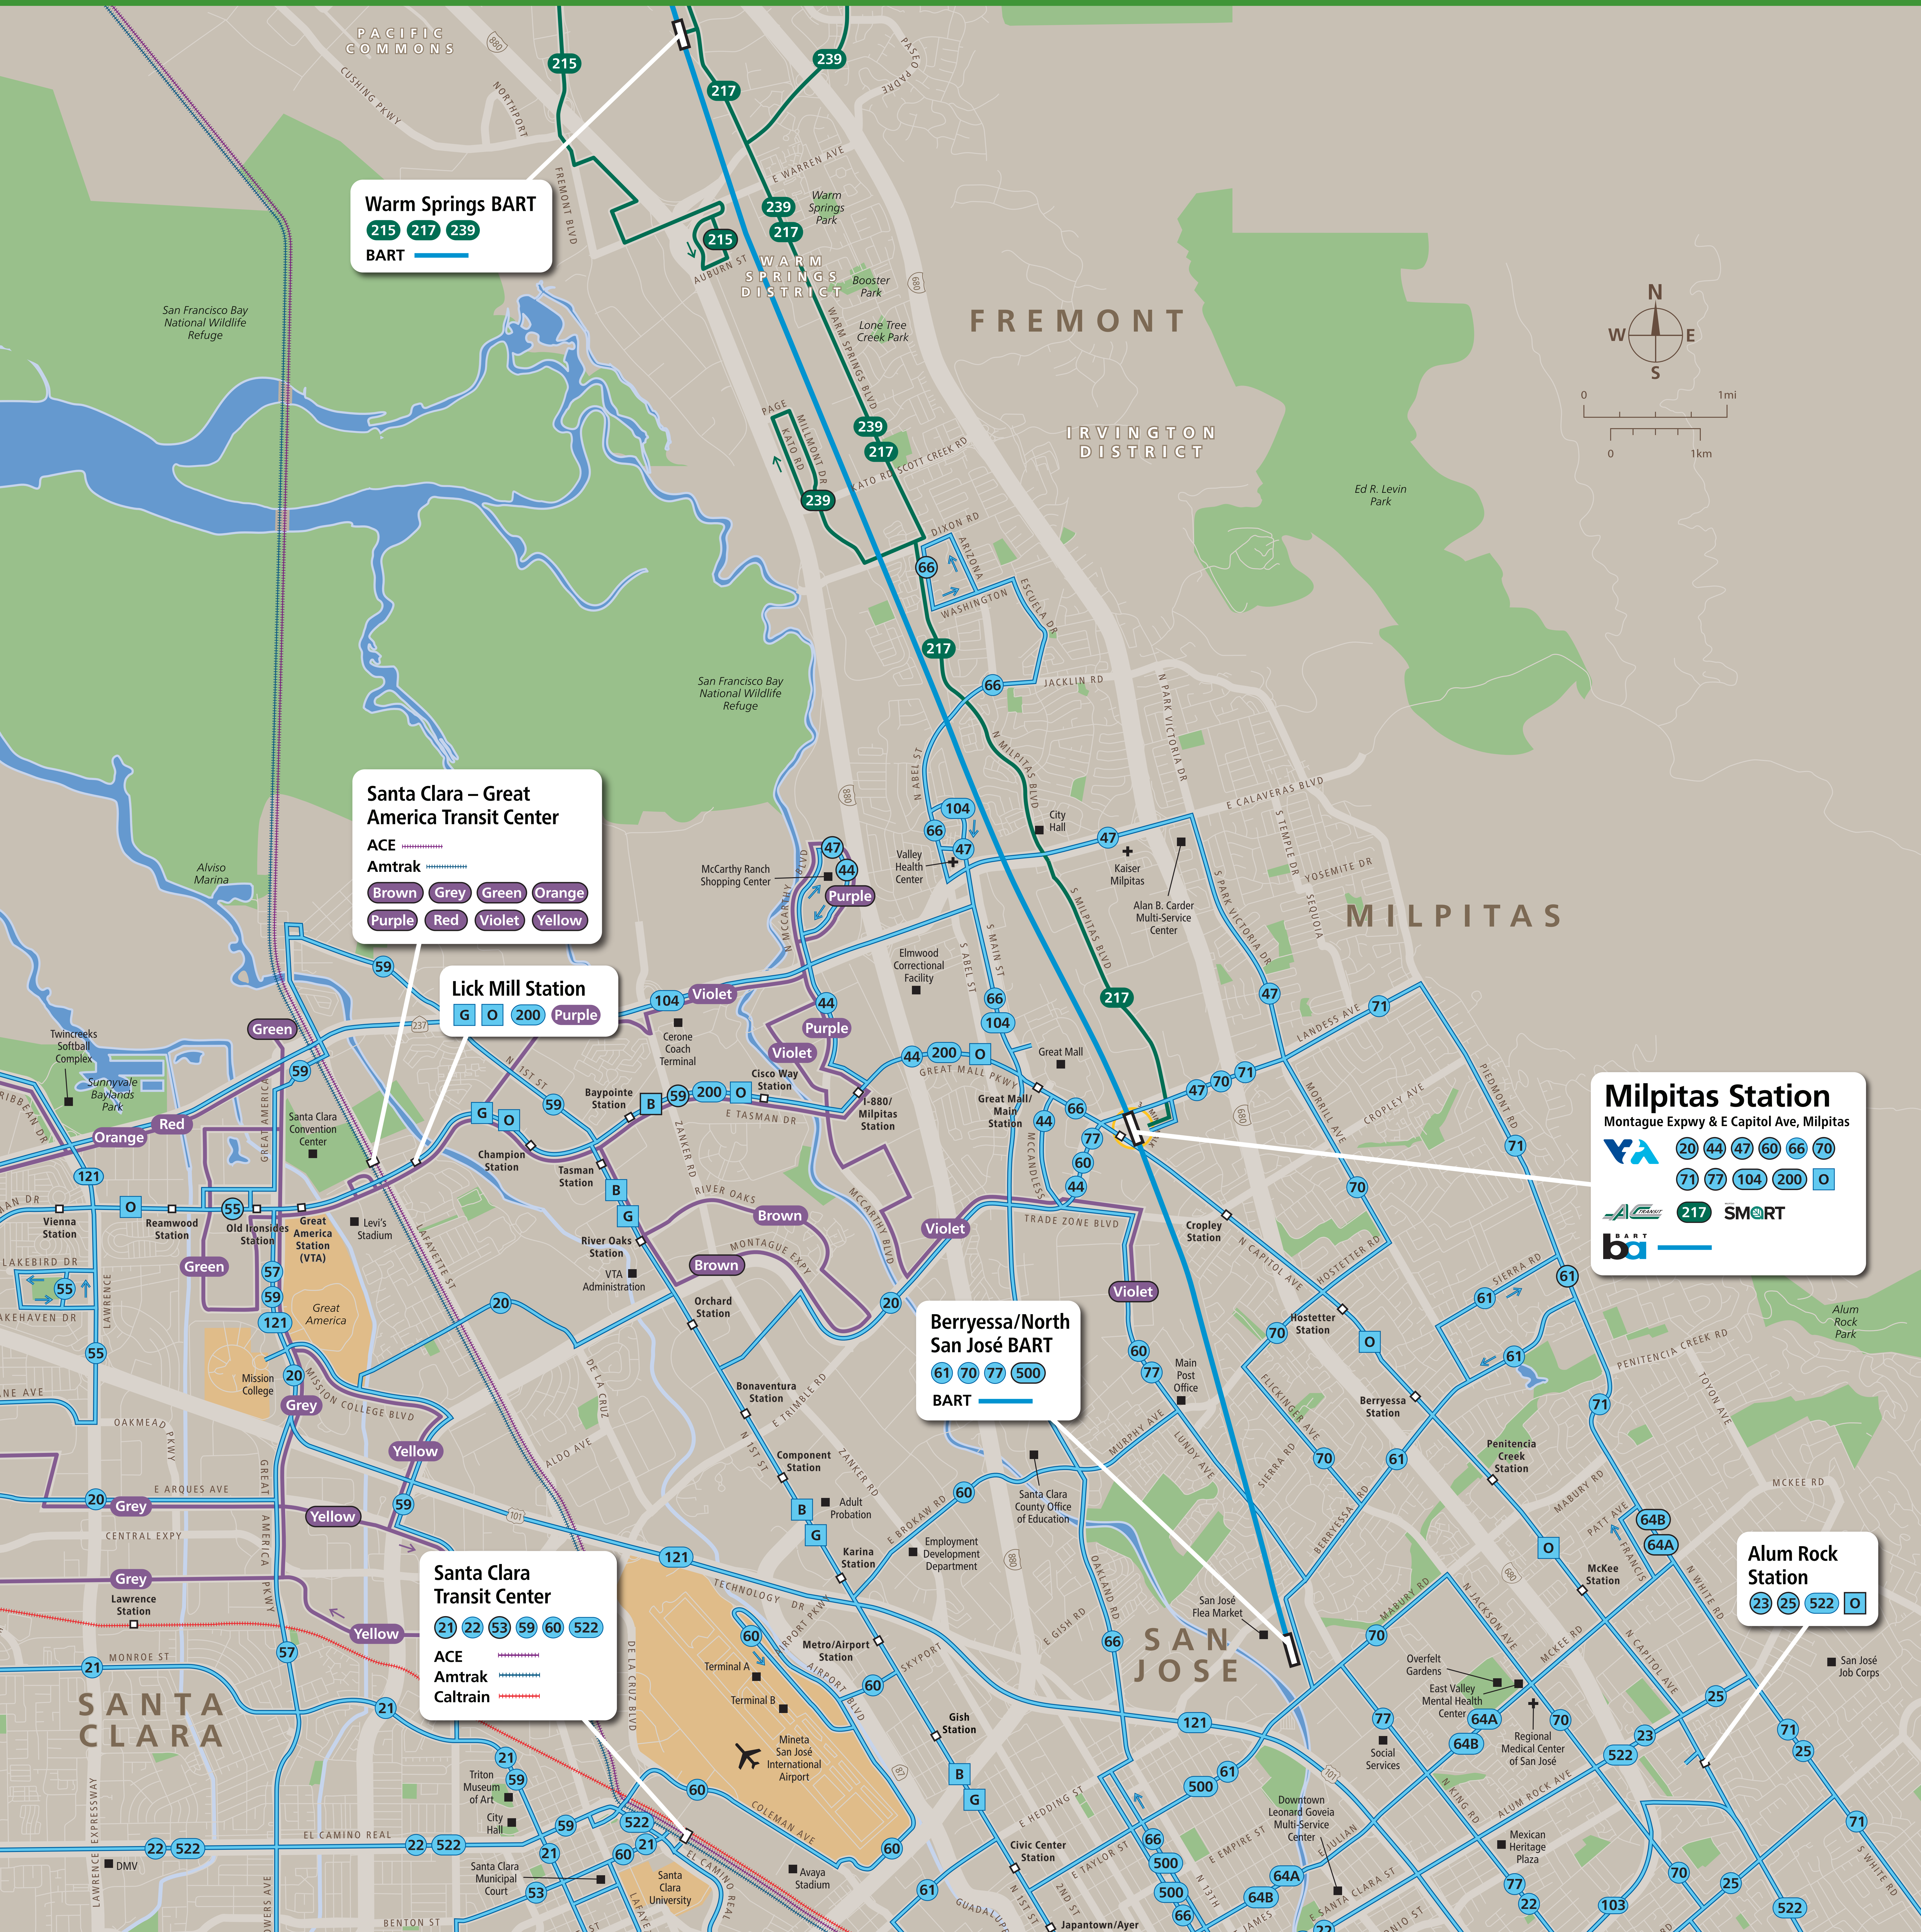

Transit Routes

Rutas del tránsito

Các Tuyến Đường

公車路線圖

Warm Springs BART
215 217 239
BART

Santa Clara - Great America Transit Center
ACE
Amtrak
Brown Grey Green Orange
Purple Red Violet Yellow

Lick Mill Station
G O 200 Purple

Berryessa/North San José BART
61 70 77 500
BART

Santa Clara Transit Center
21 22 53 59 60 522
ACE
Amtrak
Caltrain

Milpitas Station
Montague Expwy & E Capitol Ave, Milpitas
VTA 20 44 47 60 66 70
71 77 104 200
ACE 217 SM@RT
BART

Alum Rock Station
23 25 522 O

Transit Information

Milpitas Station

Milpitas

Map Key

- You Are Here
- 3-Minute Walk
  500ft/150m Radius
- BART
- ACE
- Amtrak Train
- Caltrain
- AC Transit
- ACE Shuttle
- VTA Bus Service
- VTA Light Rail
- Route Terminus

This map does not show all commuter, express, special event, or all-night routes. Service may vary with time of day or day of week. Service changes may have occurred since printing. Please consult transit agency schedule or contact 511 for more information.

Call 511 | 511.org