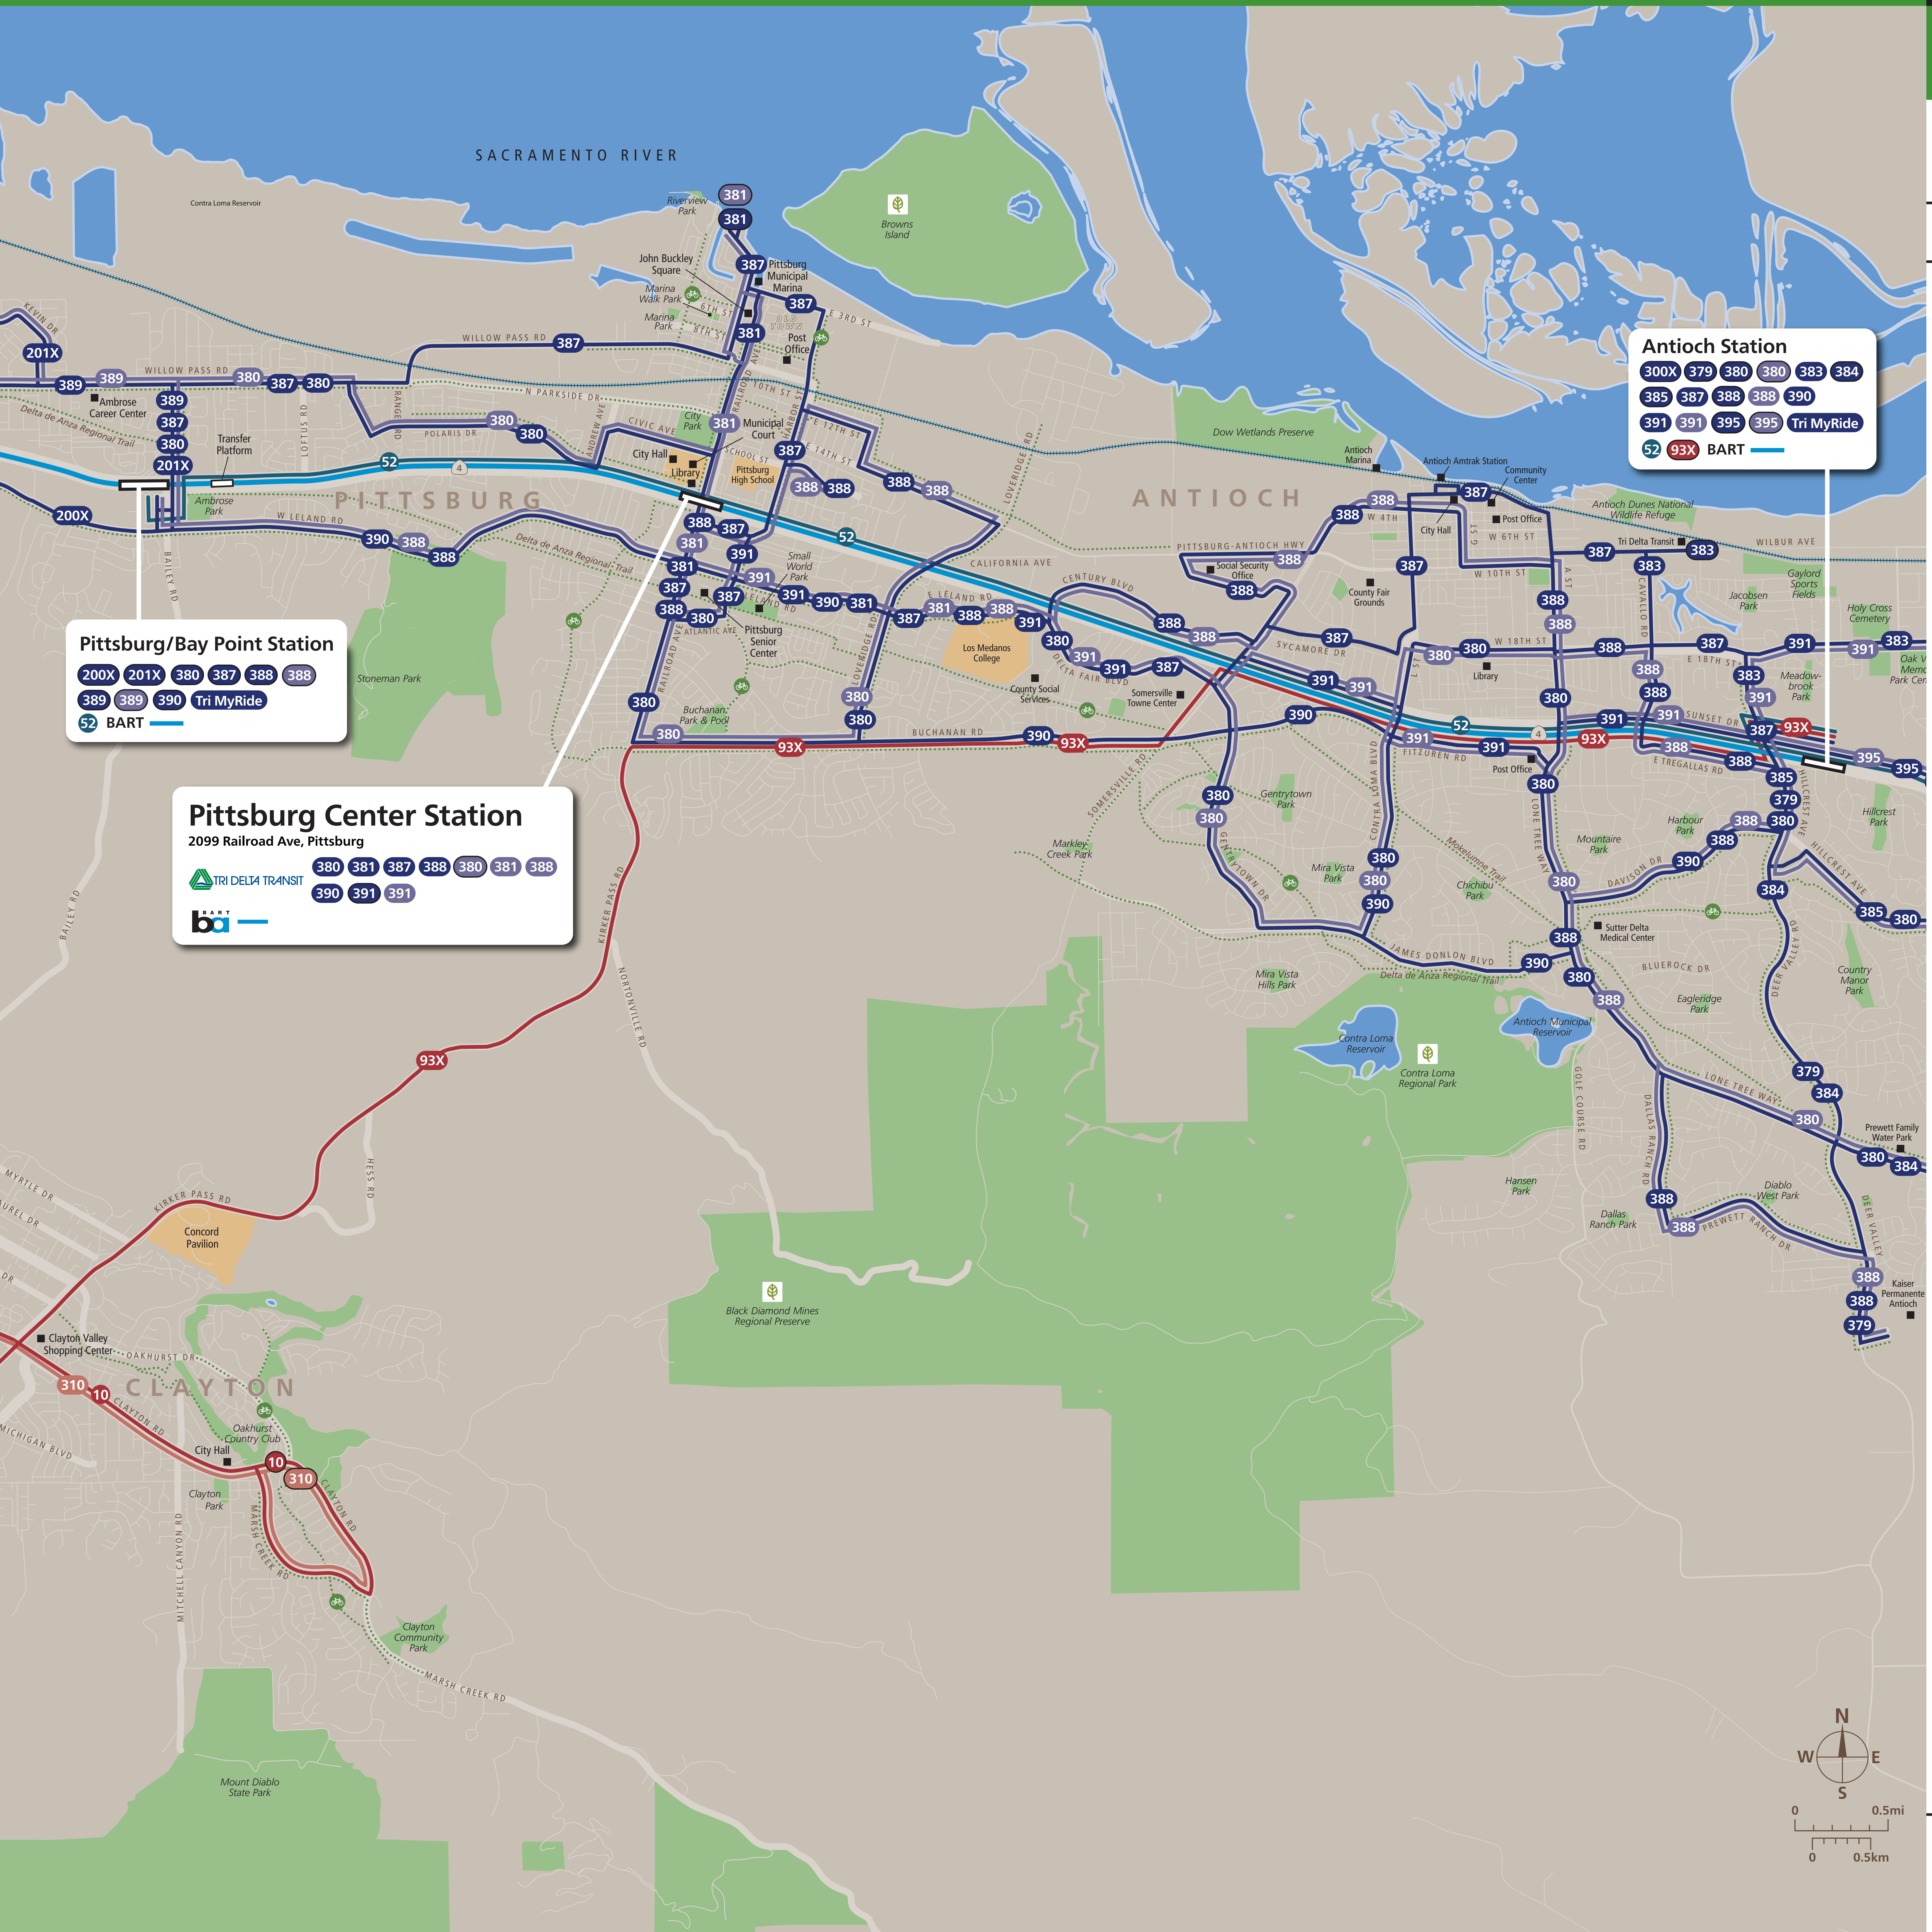

Transit Routes

With Bicycle Routes

Rutas del tránsito

公車路線圖

Transit Information

Pittsburg Center Station

Pittsburg

Map Key

- You Are Here
- BART
- County Connection Weekday Service
- County Connection Weekend Service
- Rio Vista Breeze
- Tri Delta Transit
- Tri Delta Transit Weekend Service
- Route Terminus
- Bike Routes

This map does not show all commuter, express, special event, or all-night routes. Service may vary with time of day or day of week. Service changes may have occurred since printing. Please consult transit agency schedule or contact 511 for more information.

Call 511 | 511.org