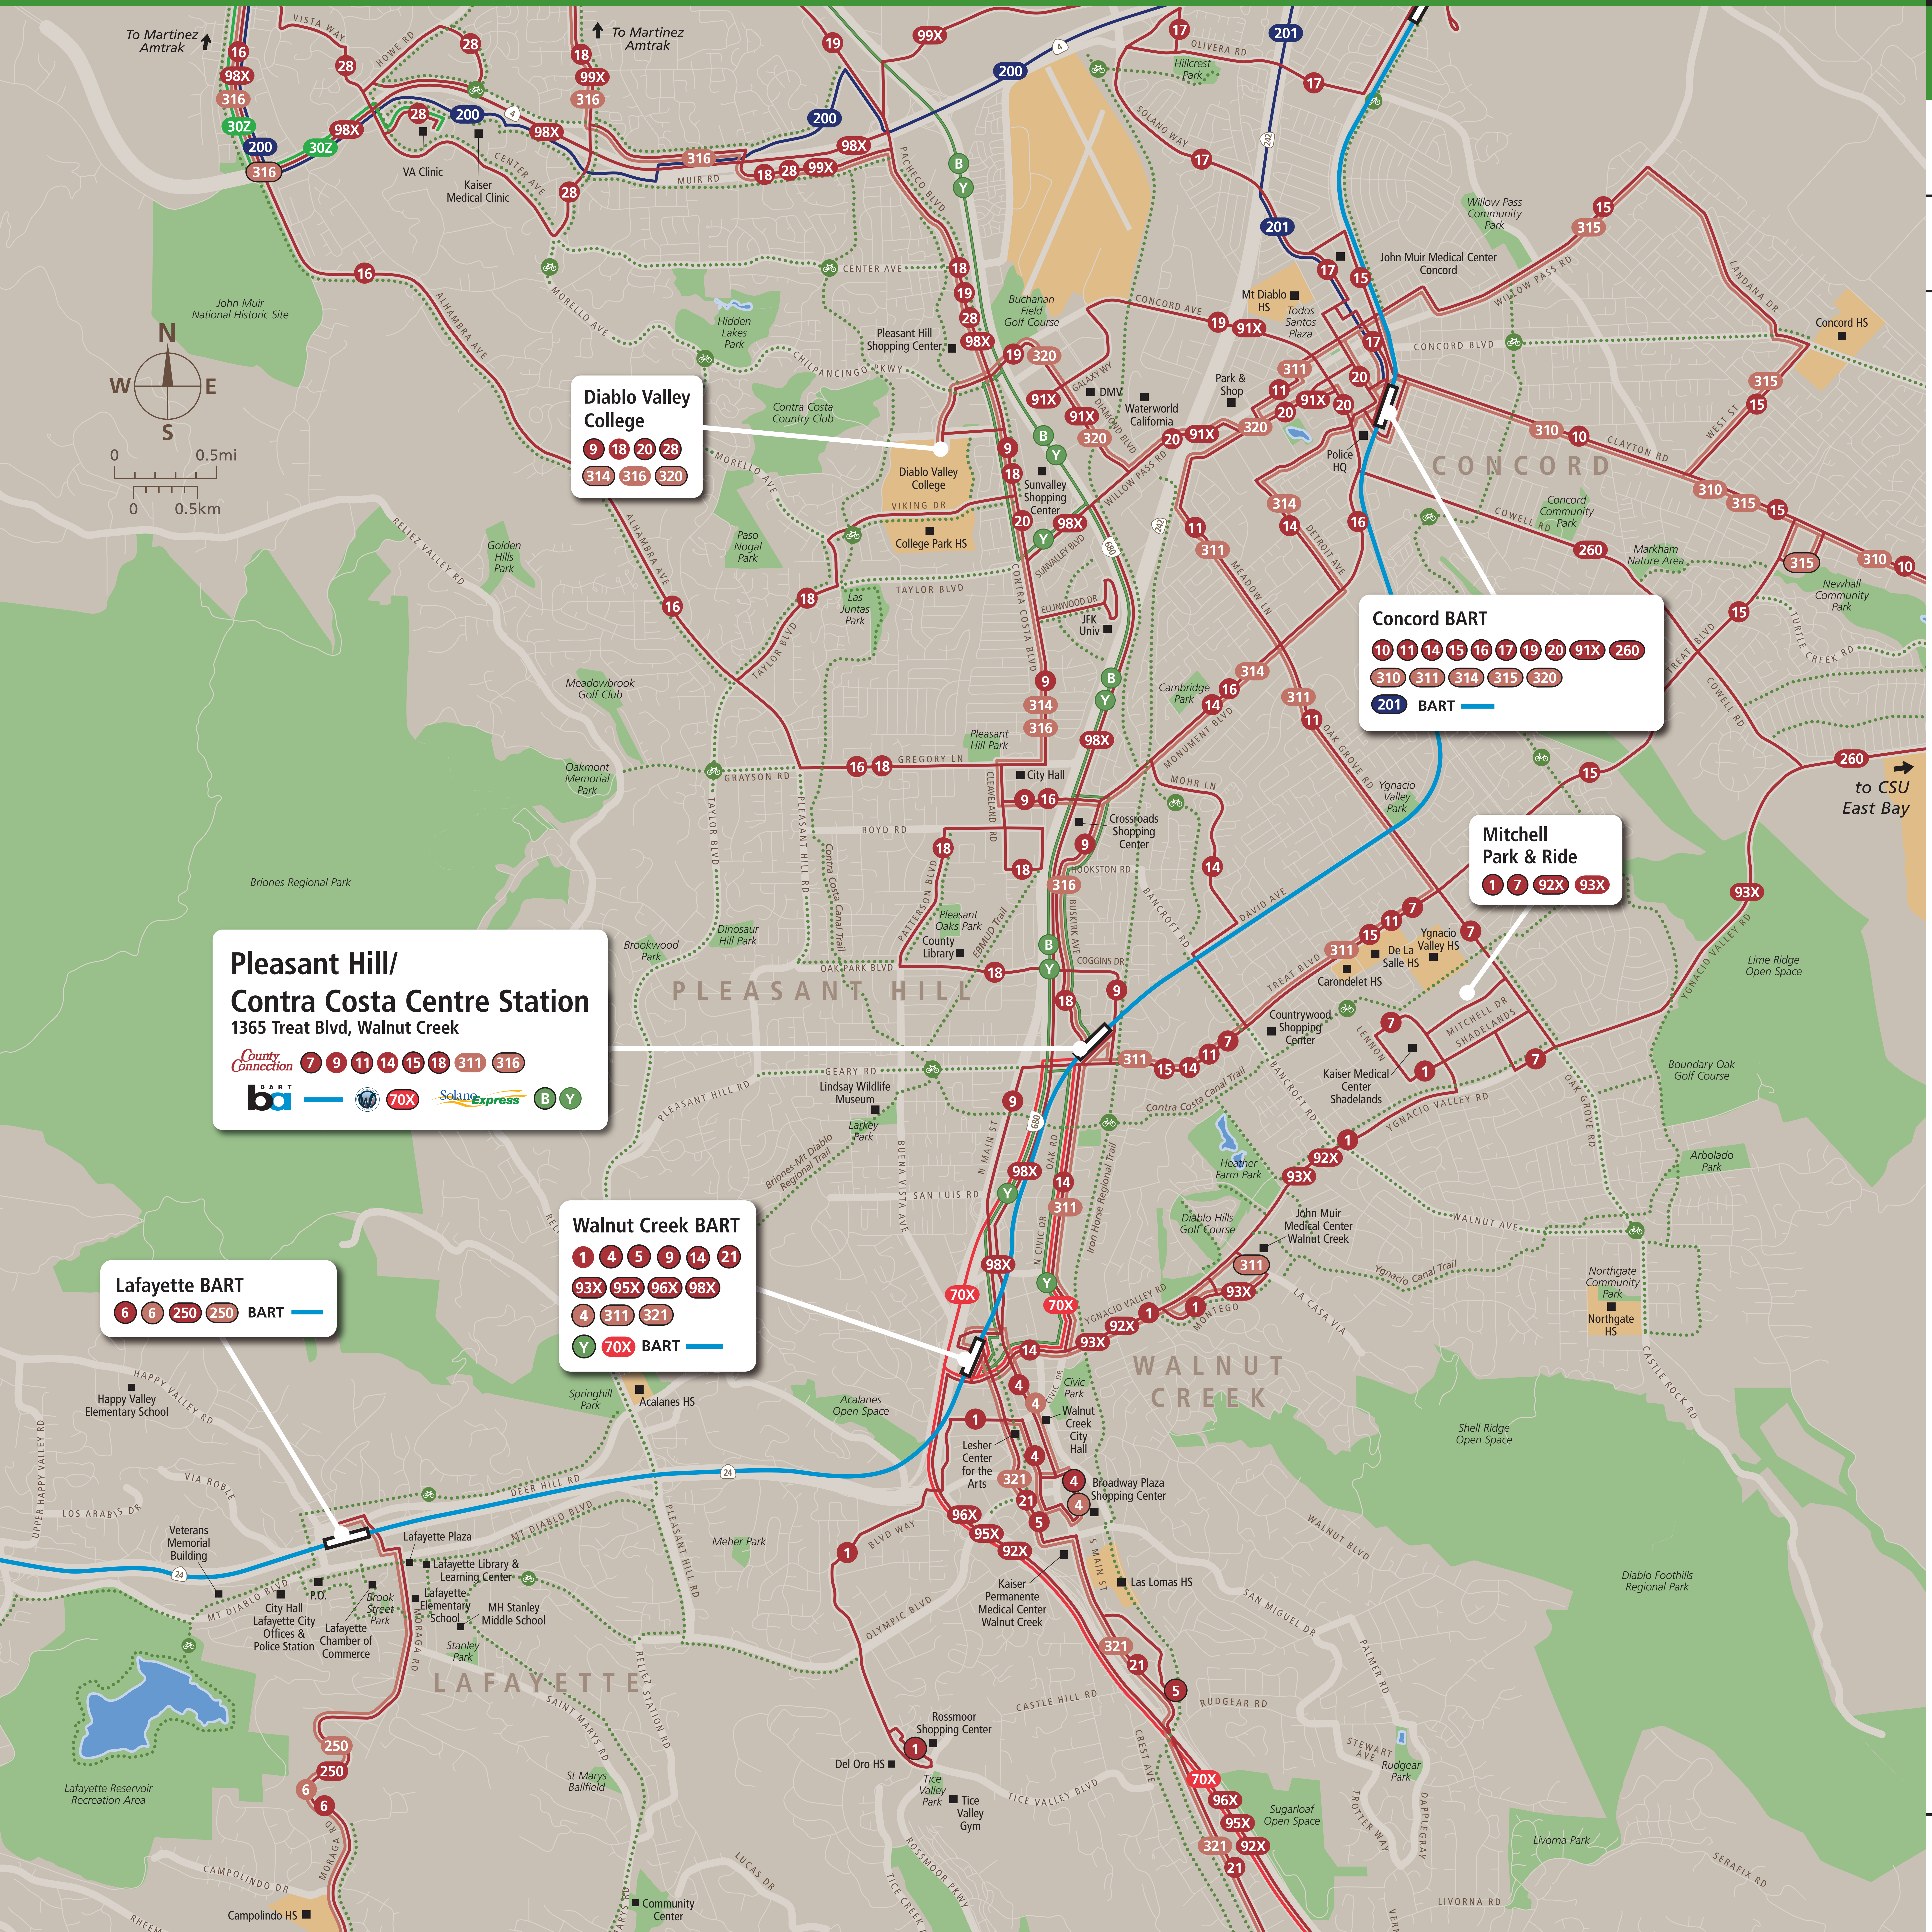

Transit Routes

Rutas del tránsito

公車路線圖

Transit Information

Pleasant Hill Station Area

Contra Costa Centre

Map Key

- You Are Here
- 1/2 Mile (800 m) Radius
- BART
- County Connection (Weekday only)
- County Connection (Weekend only)
- Solano Express
- Tri Delta Transit
- WestCAT
- Wheels
- Route Terminus
- Shared Use Bicycle & Pedestrian Path or Trail

This map does not show all commuter, express, special event, or all-night routes. Service may vary with time of day or day of week. Service changes may have occurred since printing. Please consult transit agency schedule or contact 511 for more information.

Diablo Valley College

9 18 20 28
314 316 320

Concord BART

10 11 14 15 16 17 19 20 91X 260
310 311 314 315 320
201 BART

Mitchell Park & Ride

1 7 92X 93X

Pleasant Hill/Contra Costa Centre Station
1365 Treat Blvd, Walnut Creek

County Connection 7 9 11 14 15 18 311 316
BART 6 70X Solano Express B Y

Walnut Creek BART

1 4 5 9 14 21
93X 95X 96X 98X
4 311 321
Y 70X BART

Lafayette BART

6 6 250 250 BART

Free Bay Area Transit Information
Dial 5-1-1 or visit 511.org