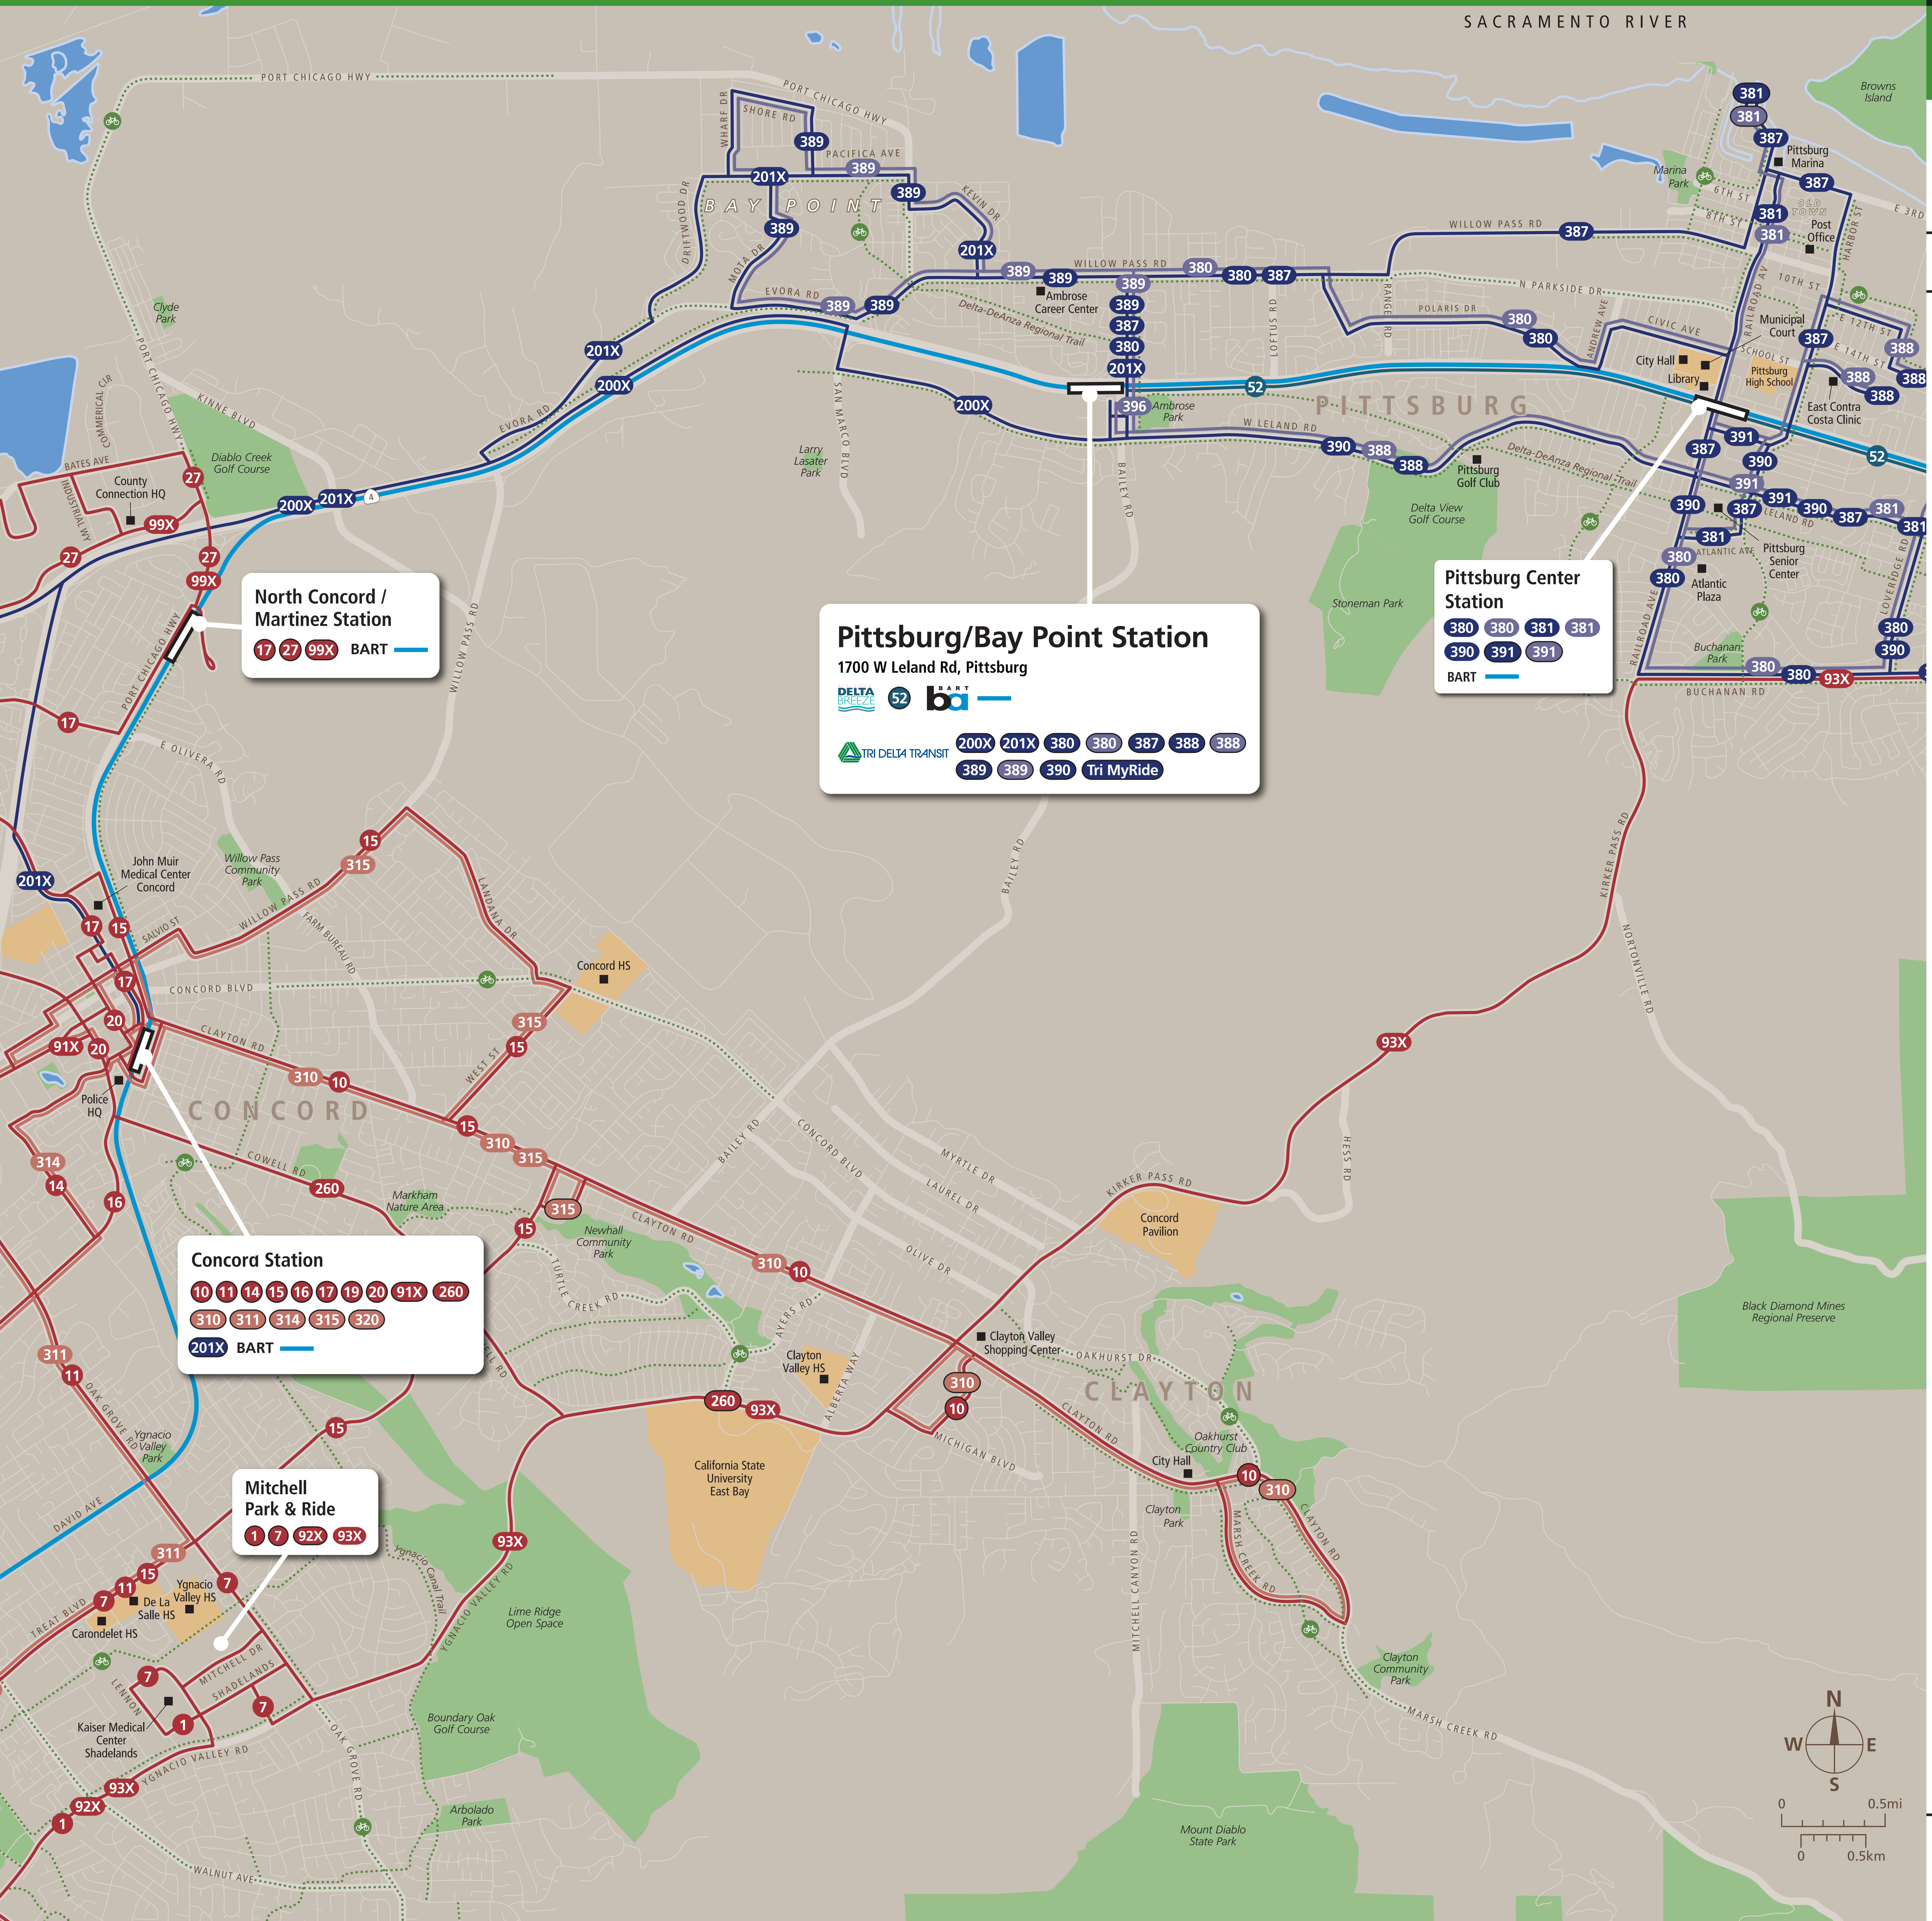

Transit Routes

Rutas del tránsito

公車路線圖

Transit Information

Pittsburg/ Bay Point Station

Pittsburg

Map Key

- You Are Here
- BART
- County Connection Weekday Service
- County Connection Weekend Service
- Rio Vista Breeze
- Tri Delta Transit
- Tri Delta Transit Weekend Service
- Route Terminus
- Bike Routes

This map does not show all commuter, express, special event, or all-night routes. Service may vary with time of day or day of week. Service changes may have occurred since printing. Please consult transit agency schedule or contact 511 for more information.

North Concord / Martinez Station

17 27 99X BART

Pittsburg/Bay Point Station
1700 W Leland Rd, Pittsburg

DELTA RIVERVIEW 52 BART

TRI DELTA TRANSIT 200X 201X 380 380 387 388 388 389 389 390 Tri MyRide

Pittsburg Center Station

380 380 381 381 390 391 391 BART

Concord Station

10 11 14 15 16 17 19 20 91X 260 310 311 314 315 320 201X BART

Mitchell Park & Ride

1 7 92X 93X

Call 511 | 511.org

Sponsored by the Metropolitan Transportation Commission in cooperation with AC Transit. Contact us at signcomments@bayareametro.gov.