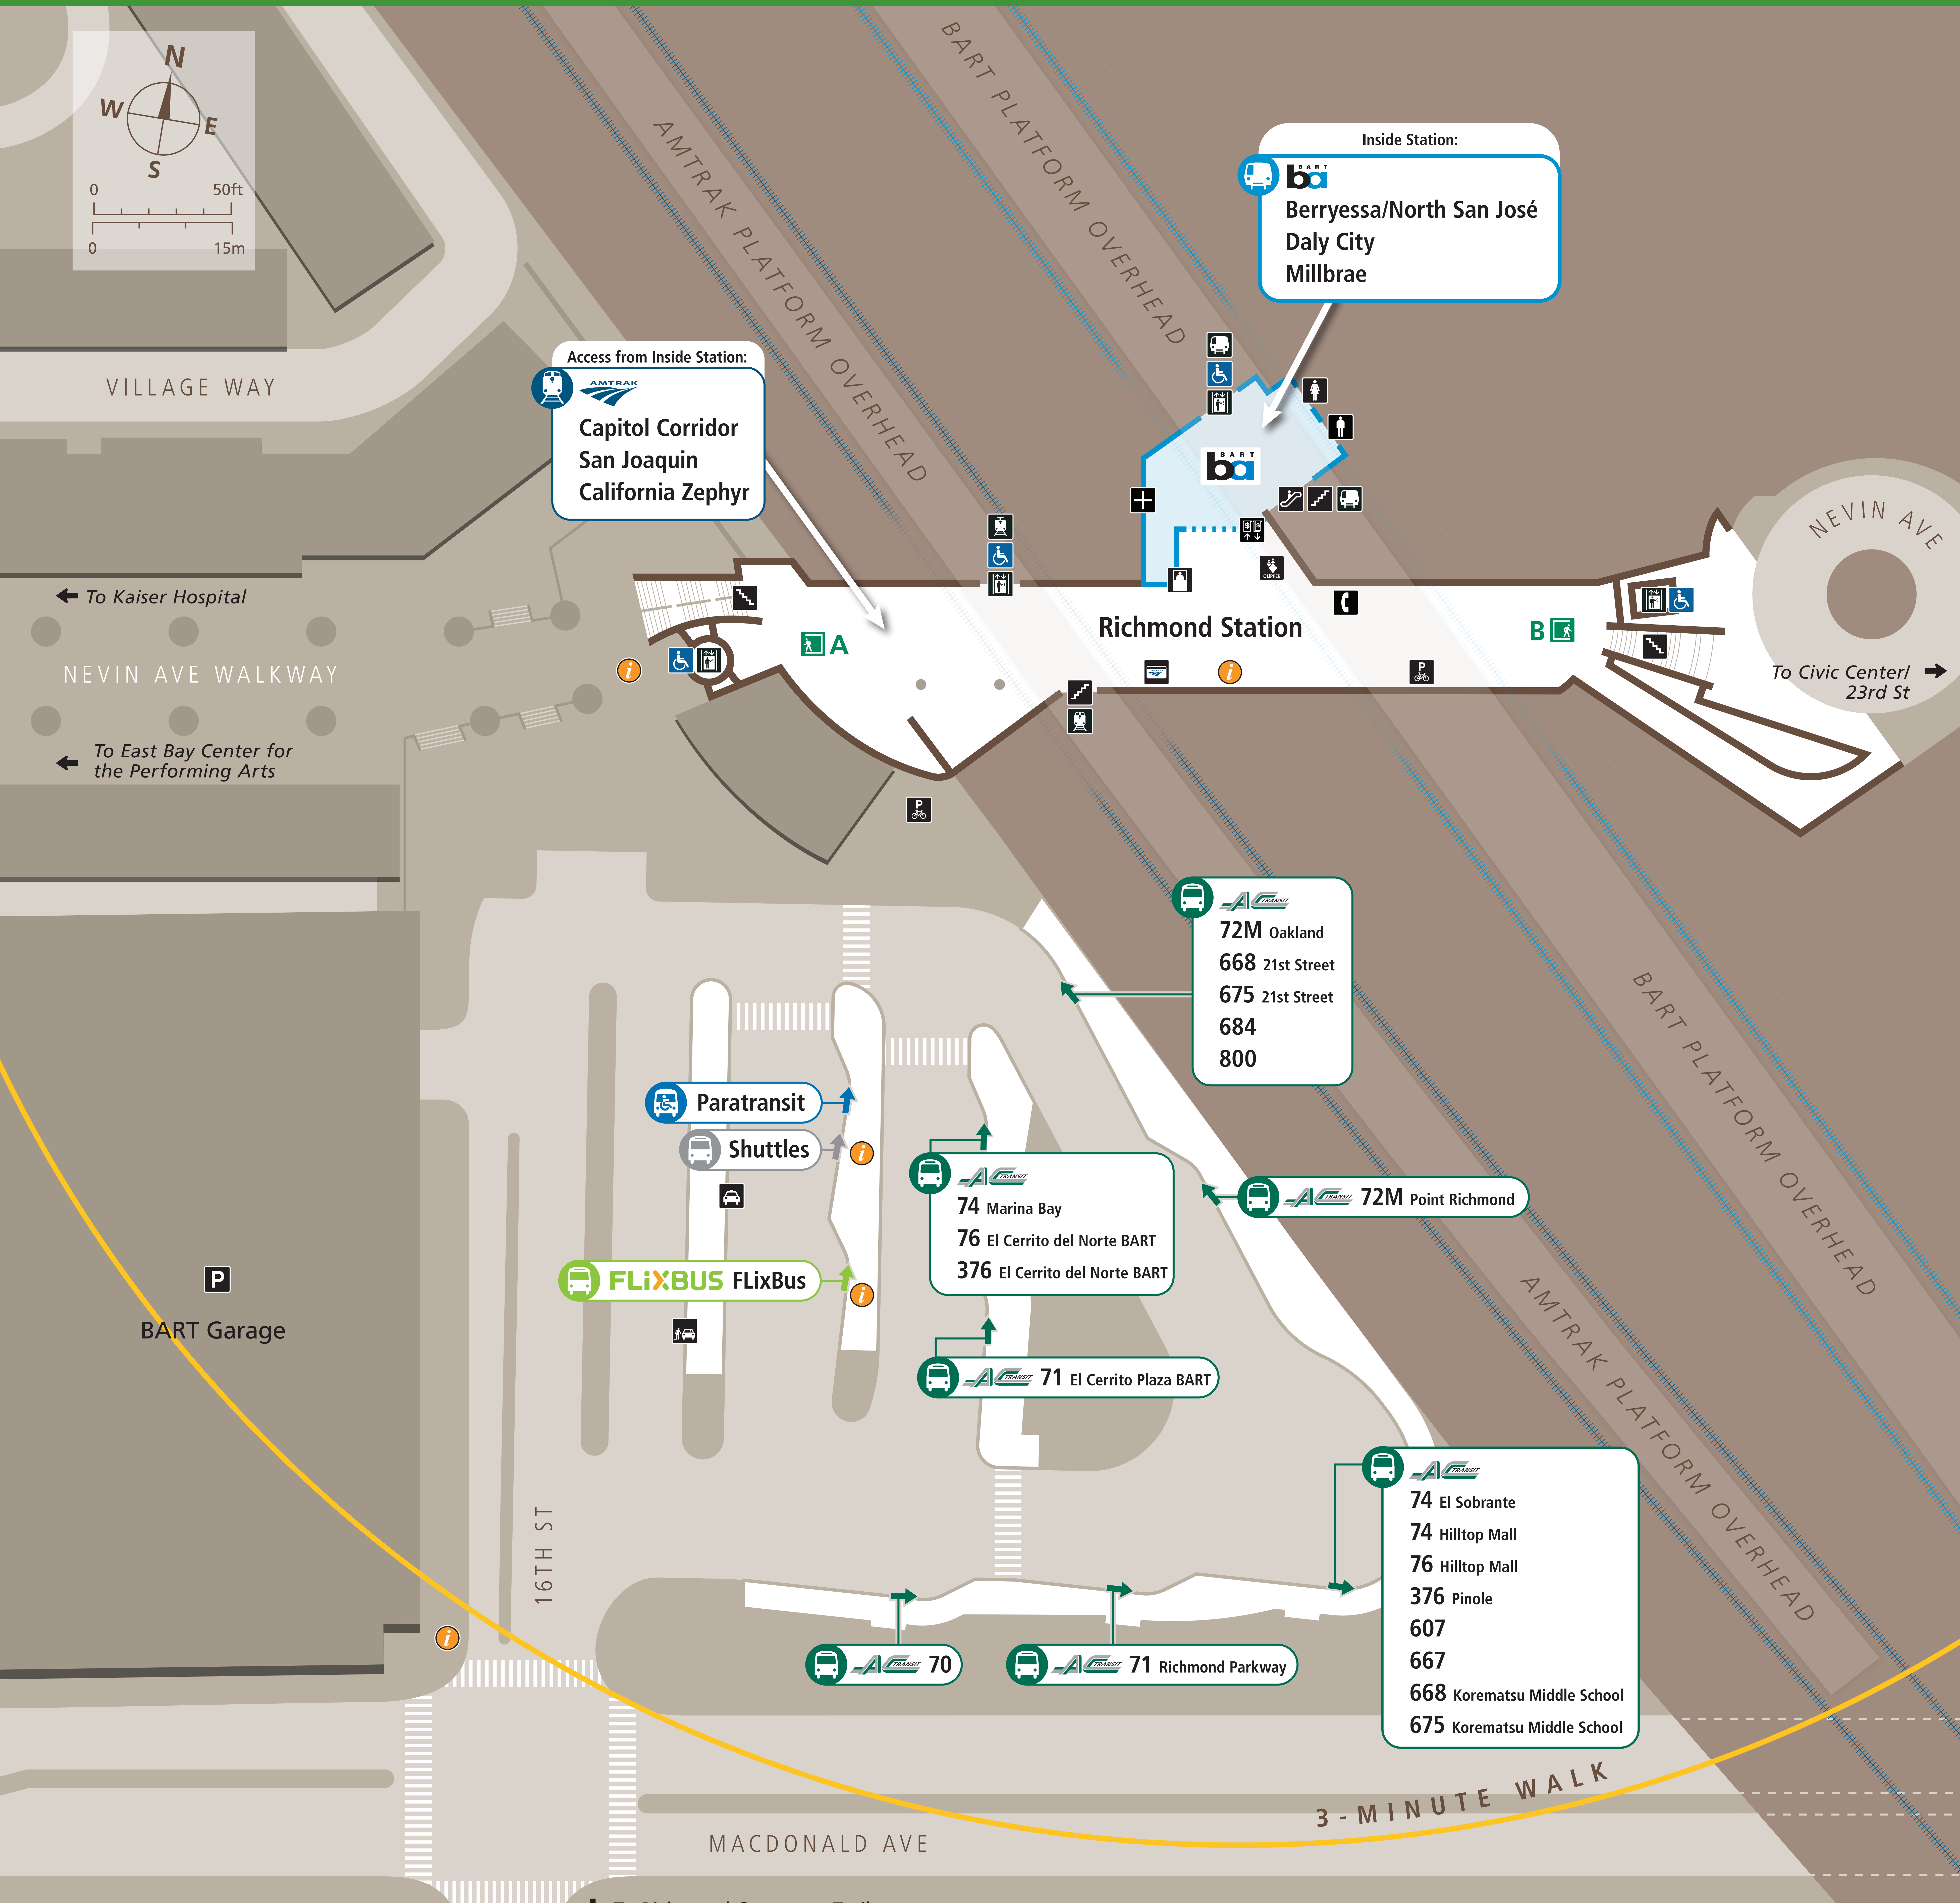

Transit Stops

Paradas del tránsito

公車站地圖

Transit Information

Richmond Station

Richmond

Map Key

- ★ You Are Here
- 3-Minute Walk
  500ft/150m Radius
- Amtrak Train
- BART Train
- Bus
- Bus Stop
- BART Parking
- Bike Parking
- Bill Changing
- Elevator
- Escalator
- Passenger Pick-up/Drop-off
- Restrooms
- Stairs
- Station Agent Booth
- Station Entrance/Exit
- Taxi Stand
- Telephone
- Ticket Vending:
  - Clipper/BART Tickets
  - Addfare
  - Amtrak
- Transit Information

Transit Lines

AC Transit	
Local Bus Lines	
70	Richmond Parkway Transit Center
71	Richmond Parkway Transit Center
71	El Cerrito Plaza BART
72M	Point Richmond
72M	Jack London Square
74	Castro Ranch Rd. & Sherwood Forest Dr.
74	Hilltop Mall
74	Hill Ave. & Marina Way
74	Hilltop Mall
76	El Cerrito del Norte BART
376	Contra Costa College
376	El Cerrito del Norte BART
All Nighter Bus Lines (Approx. 1 am - 5 am)	
800	San Francisco (24th St./Mission BART)

Call 511 | 511.org

Access from Inside Station:
Capitol Corridor
San Joaquin
California Zephyr

Inside Station:
Berryessa/North San José
Daly City
Millbrae

72M Oakland
668 21st Street
675 21st Street
684
800

Paratransit
Shuttles

74 Marina Bay
76 El Cerrito del Norte BART
376 El Cerrito del Norte BART

FLIXBUS FlixBus

71 El Cerrito Plaza BART

74 El Sobrante
74 Hilltop Mall
76 Hilltop Mall
376 Pinole
607
667
668 Korematsu Middle School
675 Korematsu Middle School

70
71 Richmond Parkway

To Richmond Greenway Trail