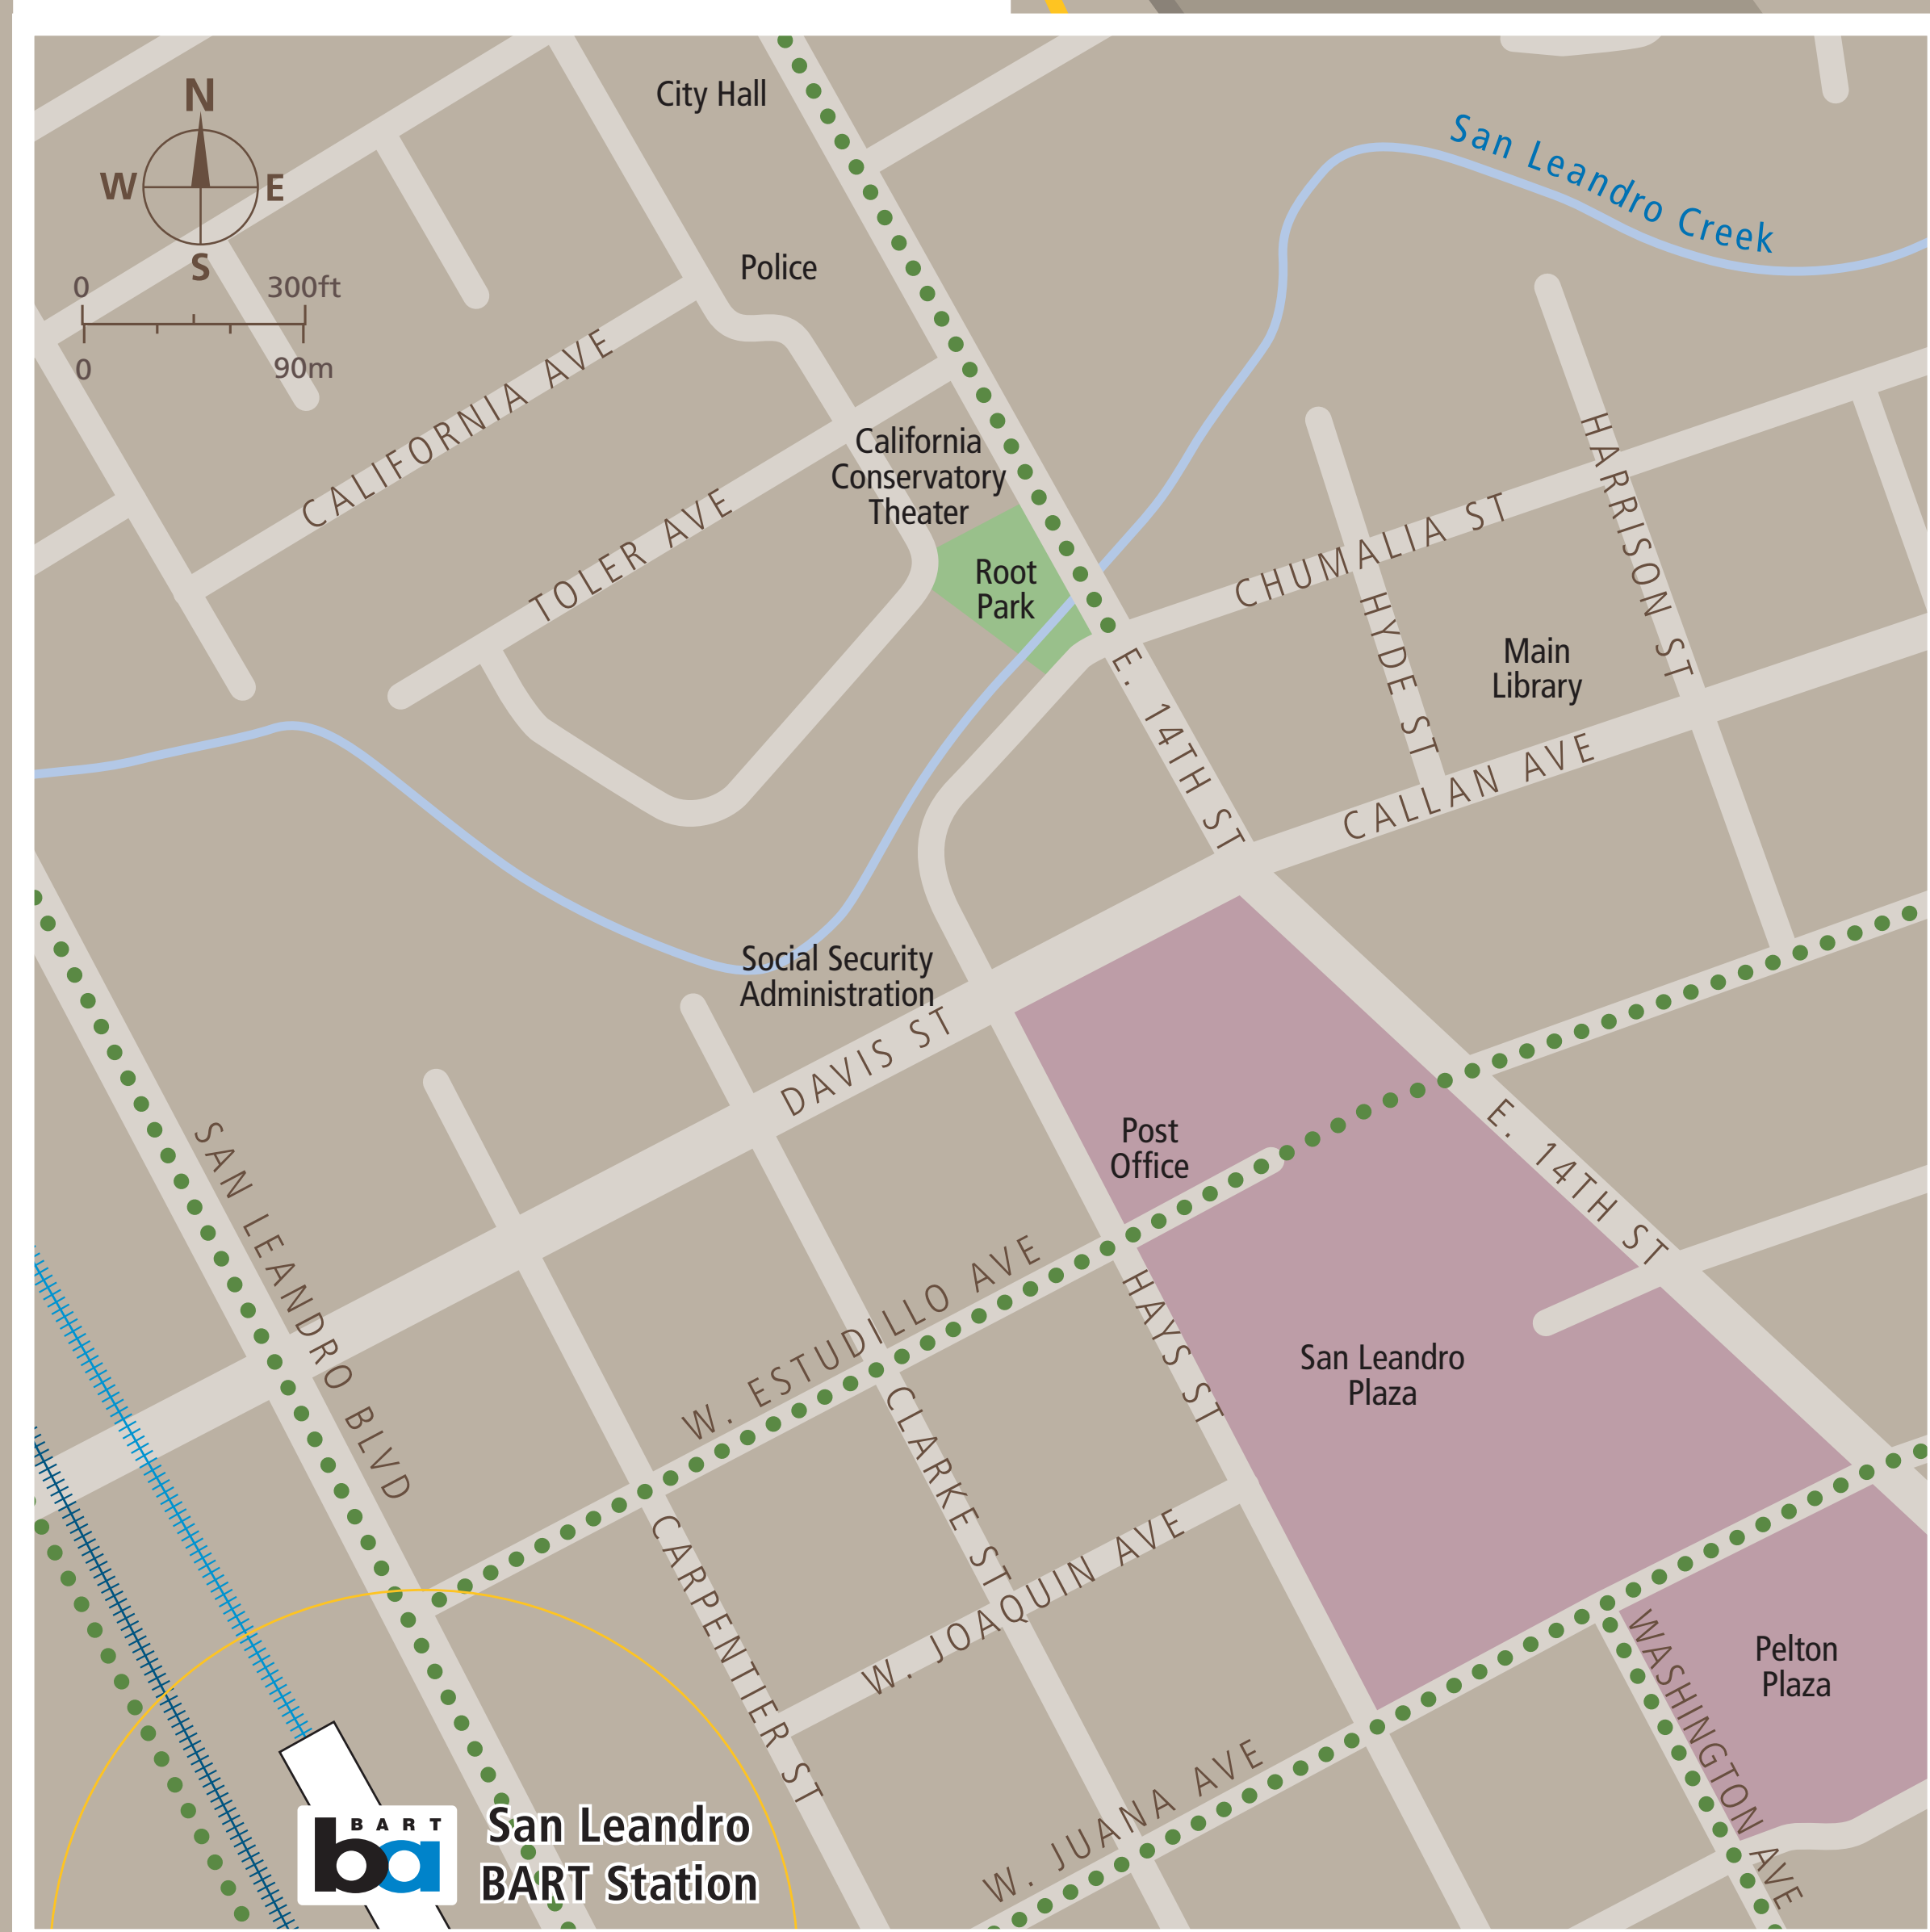

Transit Stops

Paradas del tránsito

公車站地圖

Transit Information

San Leandro Station

San Leandro

Map Key

- You Are Here
- 3-Minute Walk
  500ft/150m Radius
- Transit Information
- BART Train
- Bus
- Transit Stop
- Bicycle Lockers
- Bicycle Parking
- Bicycle Routes
- Elevator
- Escalator
- Parking
- Passenger Pick-up/Drop-off
- Restrooms
- Stairs
- Station Agent Booth
- Taxi Stand
- Ticket Vending:
  - Clipper/BART Tickets
  - Addfare
  - Wheelchair Accessible

Transit Lines

- AC Transit Buses
- **Local Bus Lines**
  - 1T Downtown Oakland
  - 10 Bay Fair BART & Hayward BART
  - 28 Hayward BART
  - 34 Foothill Square
  - 34 Hayward BART
  - 35 Foothill Square
  - 35 Bay Fair BART
- **All Nighter Bus Lines (Approx. 1 am–5 am)**
  - 801 Fremont BART
- LINKS Shuttle (free)
  - NL North Loop
  - SL South Loop
- FLEX Shuttle (enrollment required)
- Shuttle North Route

To Main Library

To Post Office

Downtown Map

Call 511 | 511.org