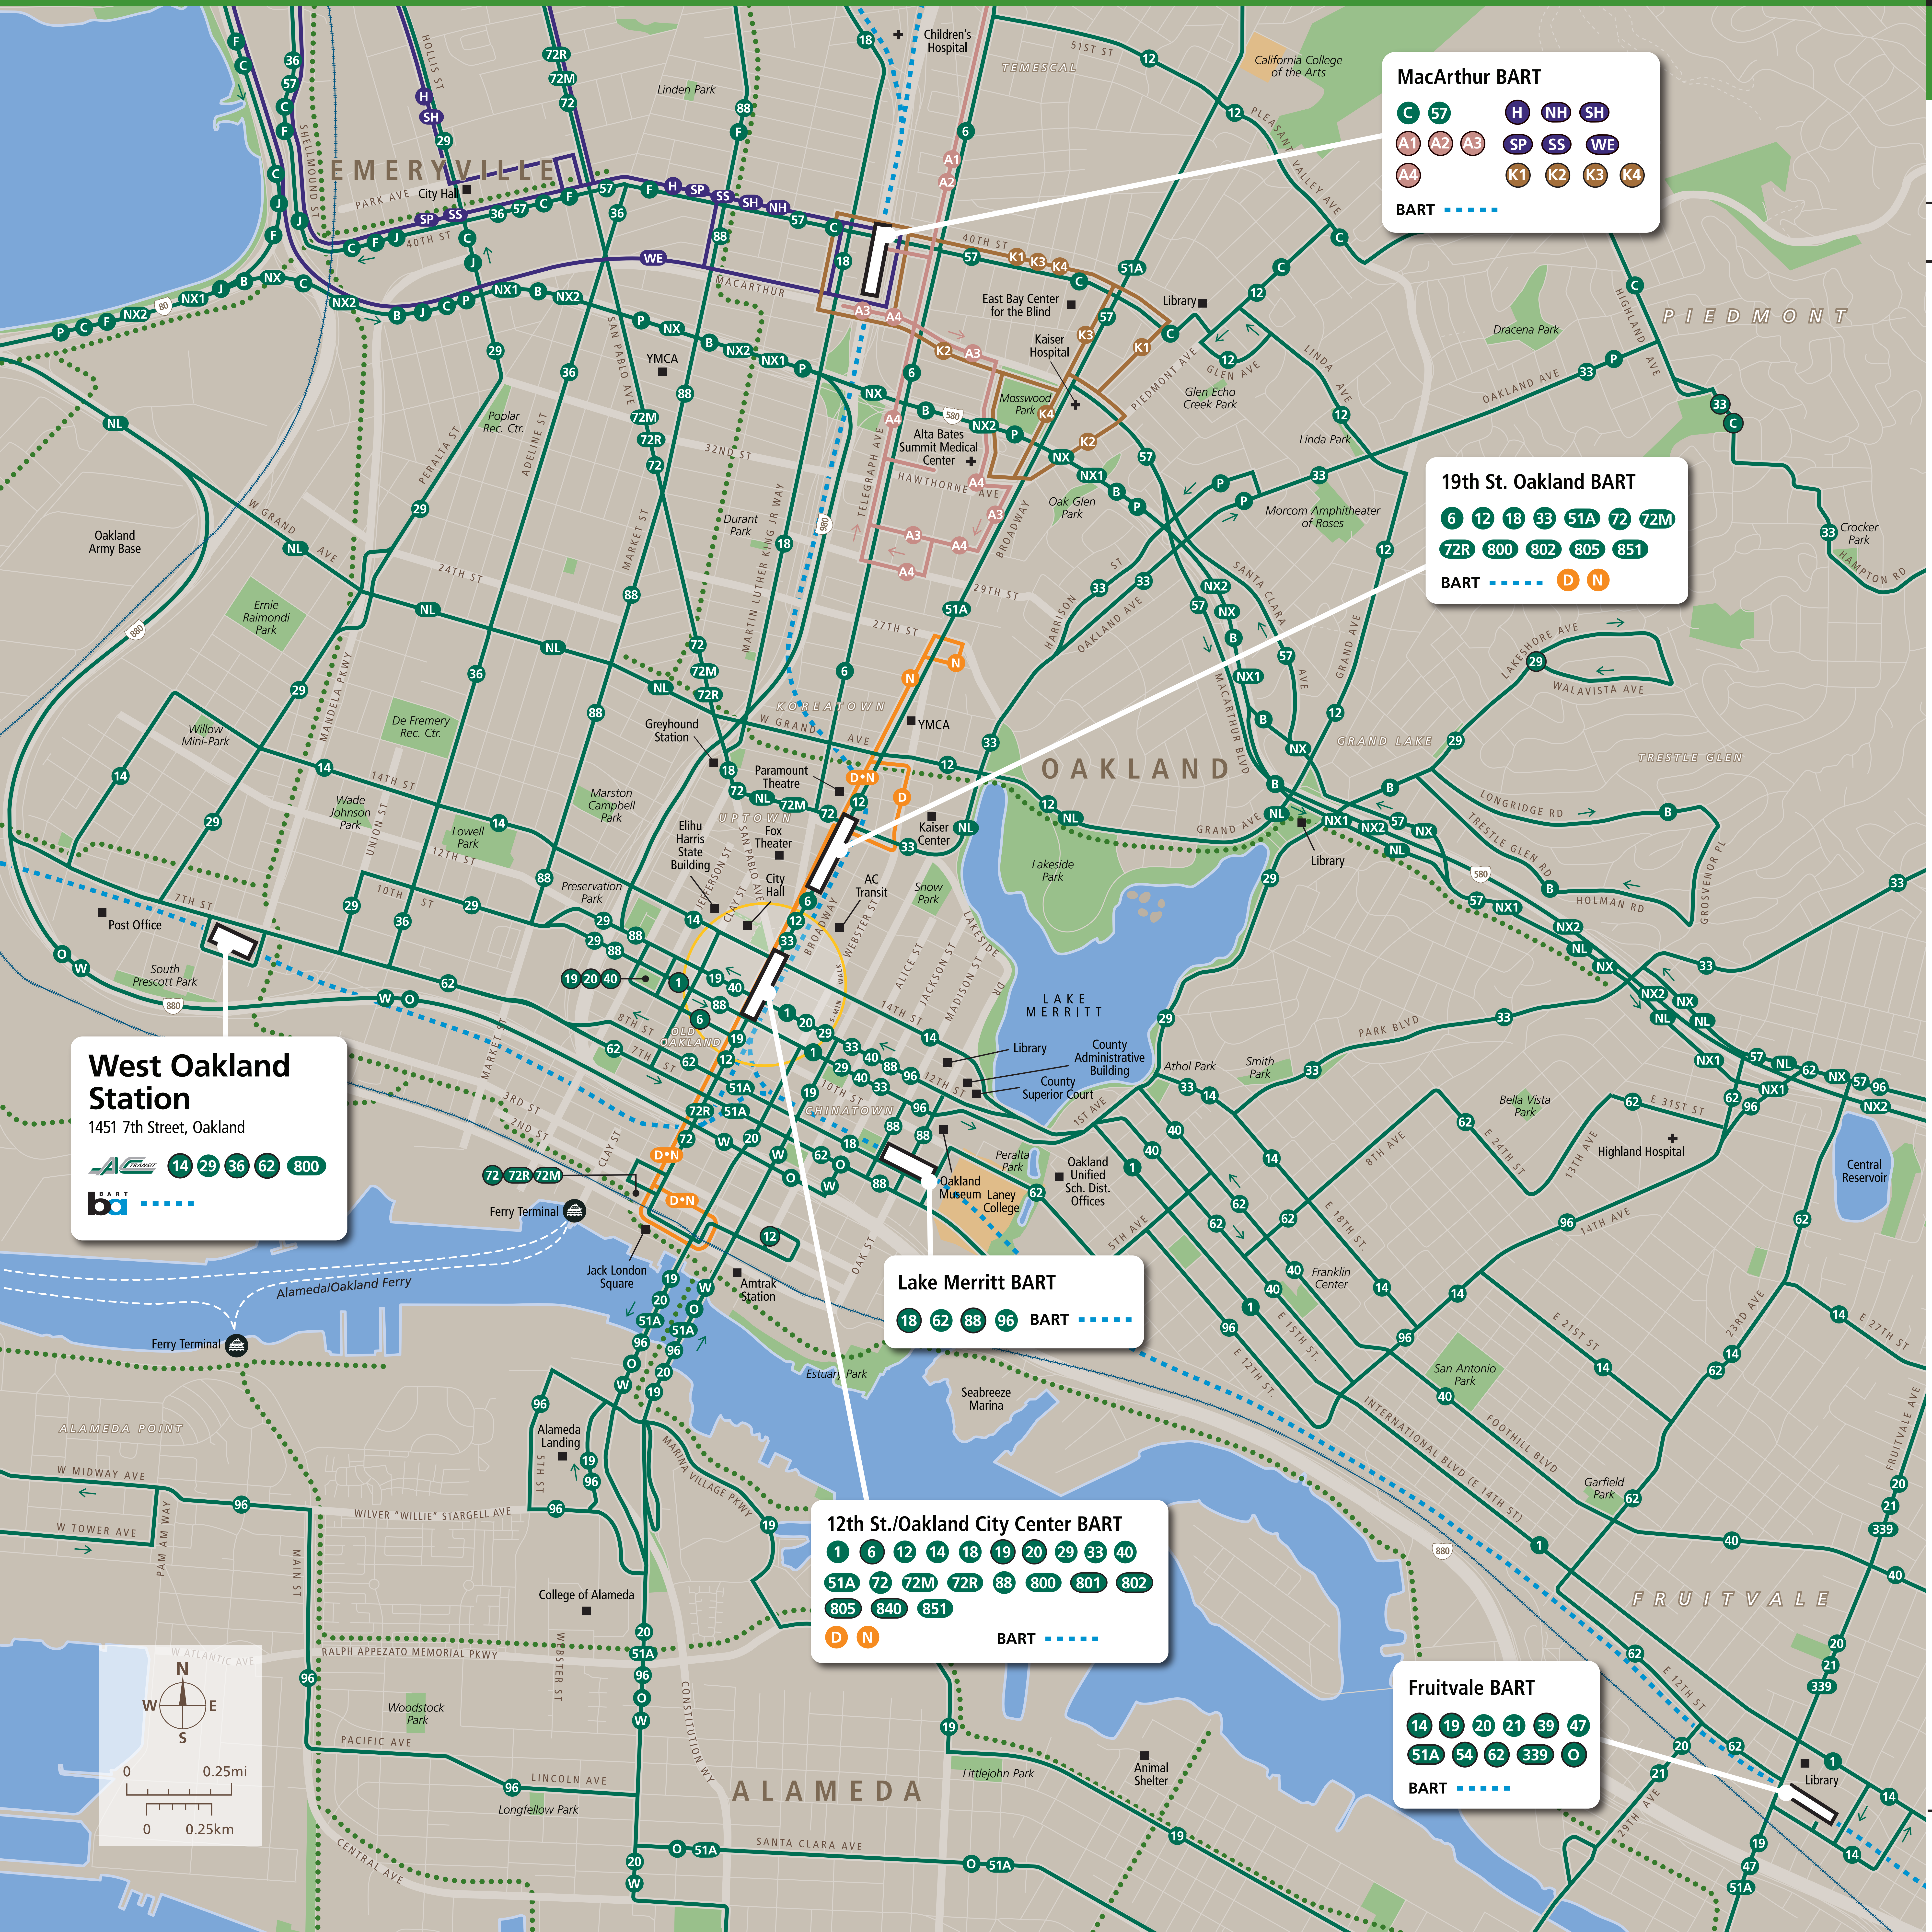

Transit Routes

Rutas del tránsito

公車路線圖

Transit Information

West Oakland Station

Oakland

Map Key

- You Are Here
- 5-Minute Walk 1000ft/305m
- BART
- AC Transit
- Alta Bates Summit Shuttle
- Emery Go-Round
- Free Broadway Shuttle
- Kaiser Shuttle
- Amtrak
- Route Terminus
- Ferry Terminal
- Bicycle Trail or Lane

This map does not show all commuter, express, special event, or all-night routes. Service may vary with time of day or day of week. Service changes may have occurred since printing. Please consult transit agency schedule or contact 511 for more information.

MacArthur BART

BART

19th St. Oakland BART

BART

West Oakland Station
1451 7th Street, Oakland

Lake Merritt BART

BART

12th St./Oakland City Center BART

BART

Fruitvale BART

BART

Free Bay Area Transit Information
Dial 5-1-1 or visit 511.org