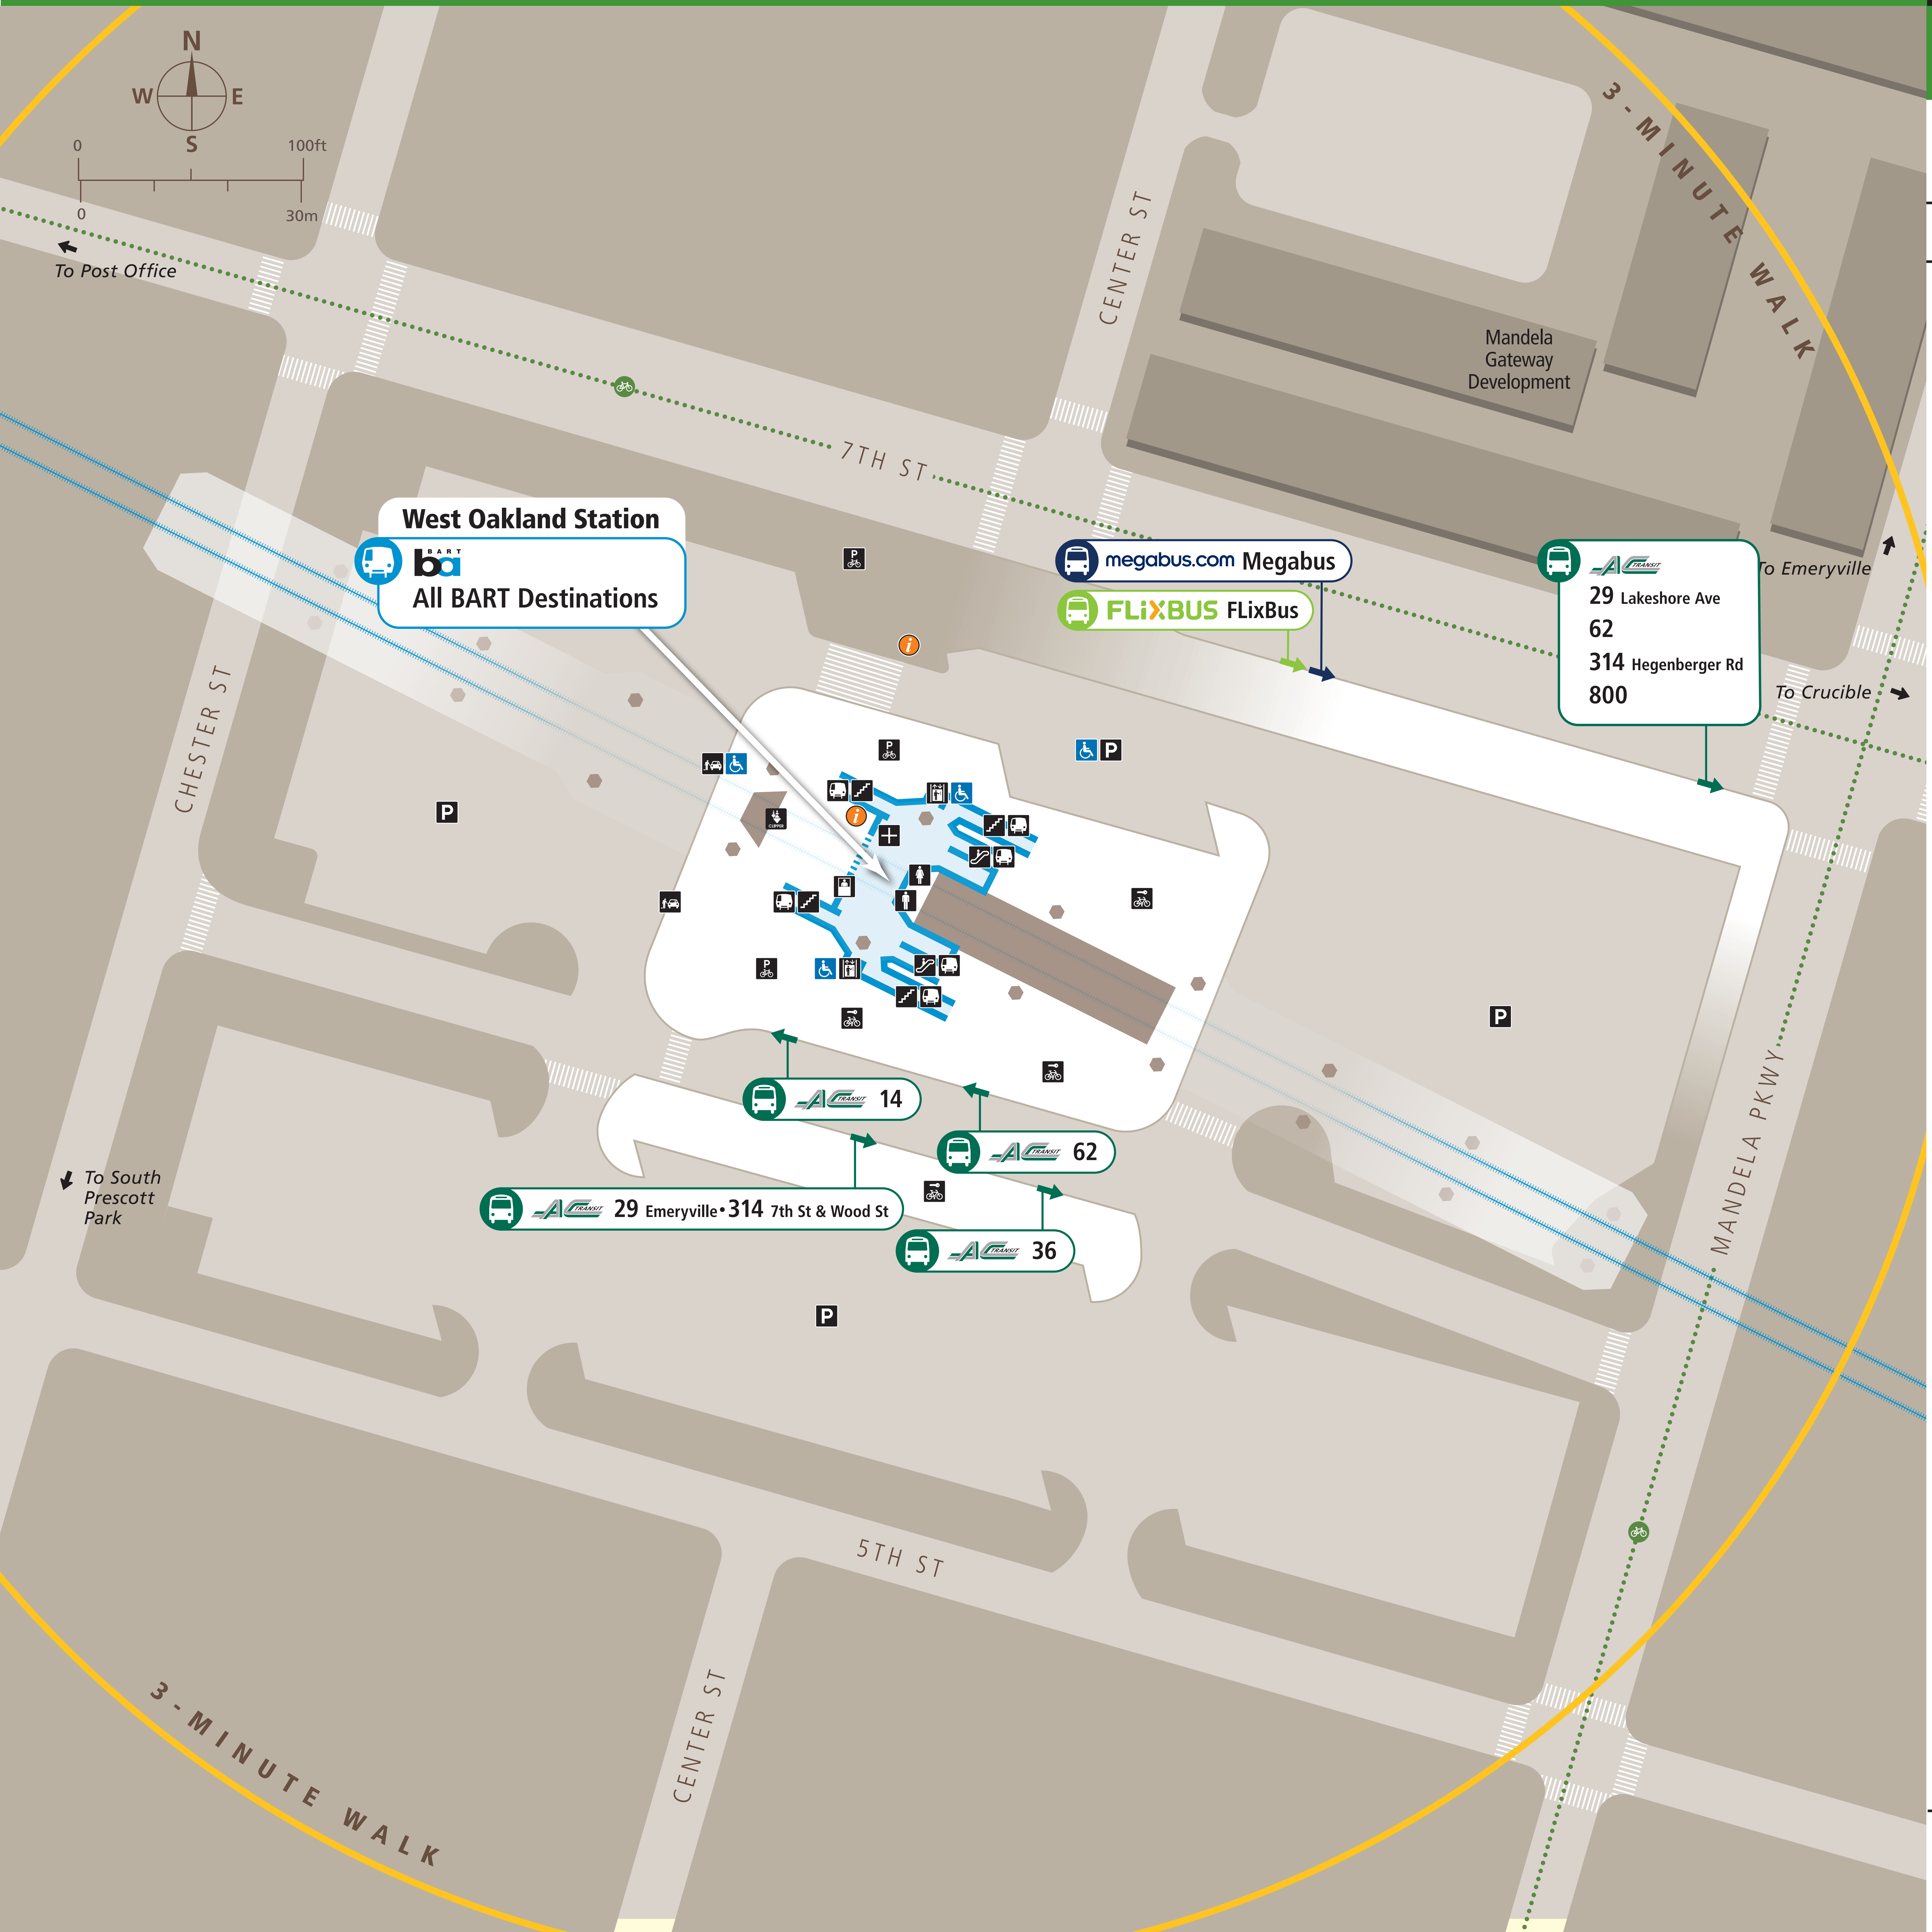

Transit Stops

Paradas del tránsito

公車站地圖

Transit Information

West Oakland Station

Oakland

Map Key

- You Are Here
- 3-Minute Walk
  500ft/150m Radius
- Transit Information
- BART Train
- Bus
- Transit Stop
- Bicycle Lockers
- Bicycle Parking
- Bicycle Routes
- Elevator Wheelchair Accessible
- Escalator
- Parking
- Passenger Pick-up/Drop-off
- Restrooms
- Stairs
- Station Agent Booth
- Taxi Stand
- Ticket Vending:
  - Clipper/BART Tickets
  - Addfare
  - Wheelchair Accessible

Transit Lines

- AC Transit Buses
- **Local Bus Lines**
  - 14 Fruitvale BART
  - 29 Emeryville
  - 29 Wala Vista Ave & Lakeshore Ave
  - 36 Berkeley
  - 62 Fruitvale BART
  - 314 Hegenberger Rd & Edgewater Dr
  - 314 7th St & Willow St
- **All Nighter Bus Lines (Approx. 1 am-5 am)**
  - 800 Richmond BART

**Free Bay Area
Transit Information**
Dial 5-1-1 or visit 511.org

Revised 6/2013

West Oakland Station
All BART Destinations

megabus.com Megabus
FlixBUS FlixBus

29 Lakeshore Ave
62
314 Hegenberger Rd
800

14
62
29 Emeryville • 314 7th St & Wood St
36