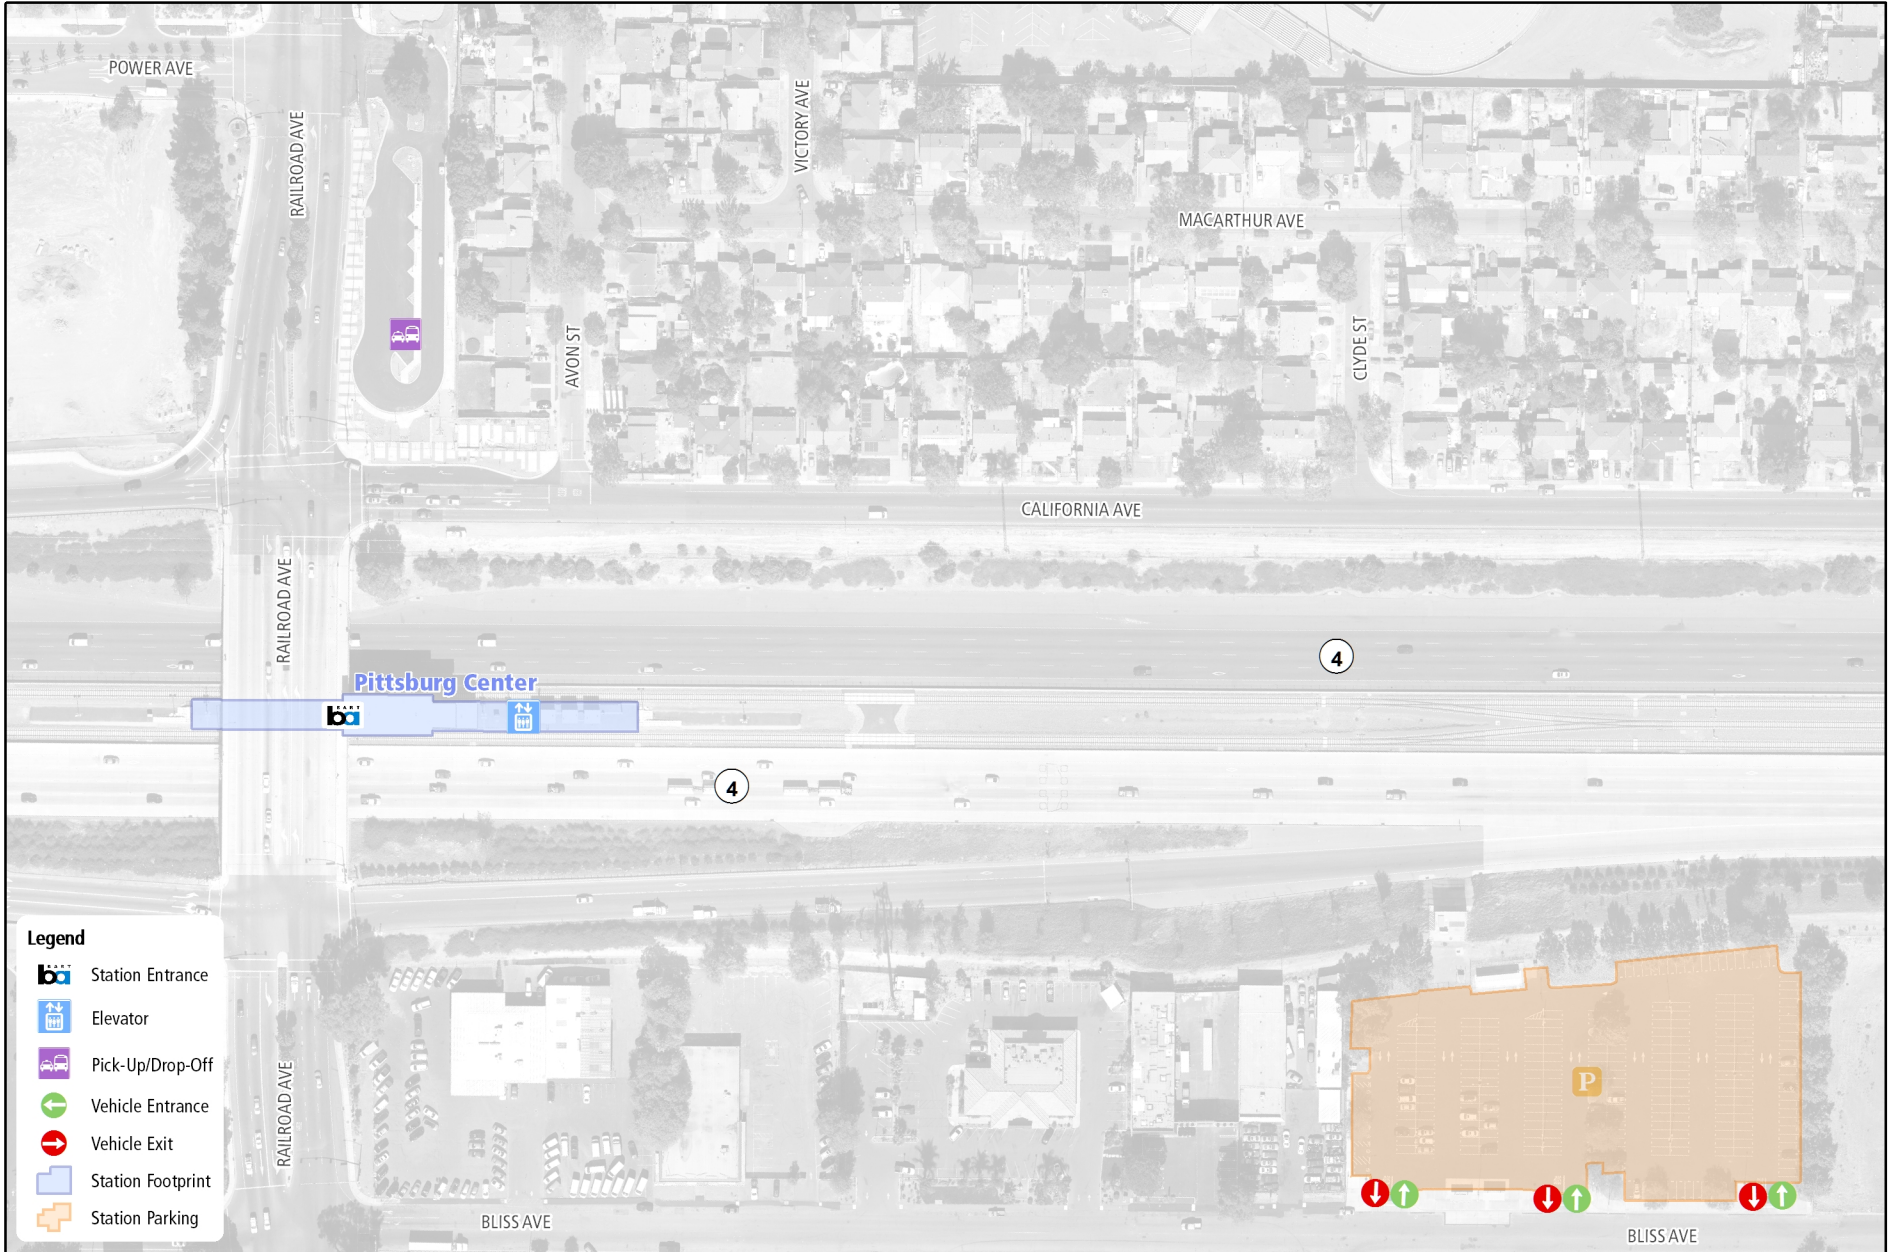

BART STATION OVERVIEW: Pittsburg Center

EGIS - Enterprise Geographic Information System

Date: 3/28/2019

- Legend**
- Station Entrance
 - Elevator
 - Pick-Up/Drop-Off
 - Vehicle Entrance
 - Vehicle Exit
 - Station Footprint
 - Station Parking

Data provided by numerous sources:
 BART, USGS, Esri, City & County of San Francisco, Alameda County, Contra Costa County, San Mateo County, and Santa Clara County

San Francisco Bay Area Rapid Transit District