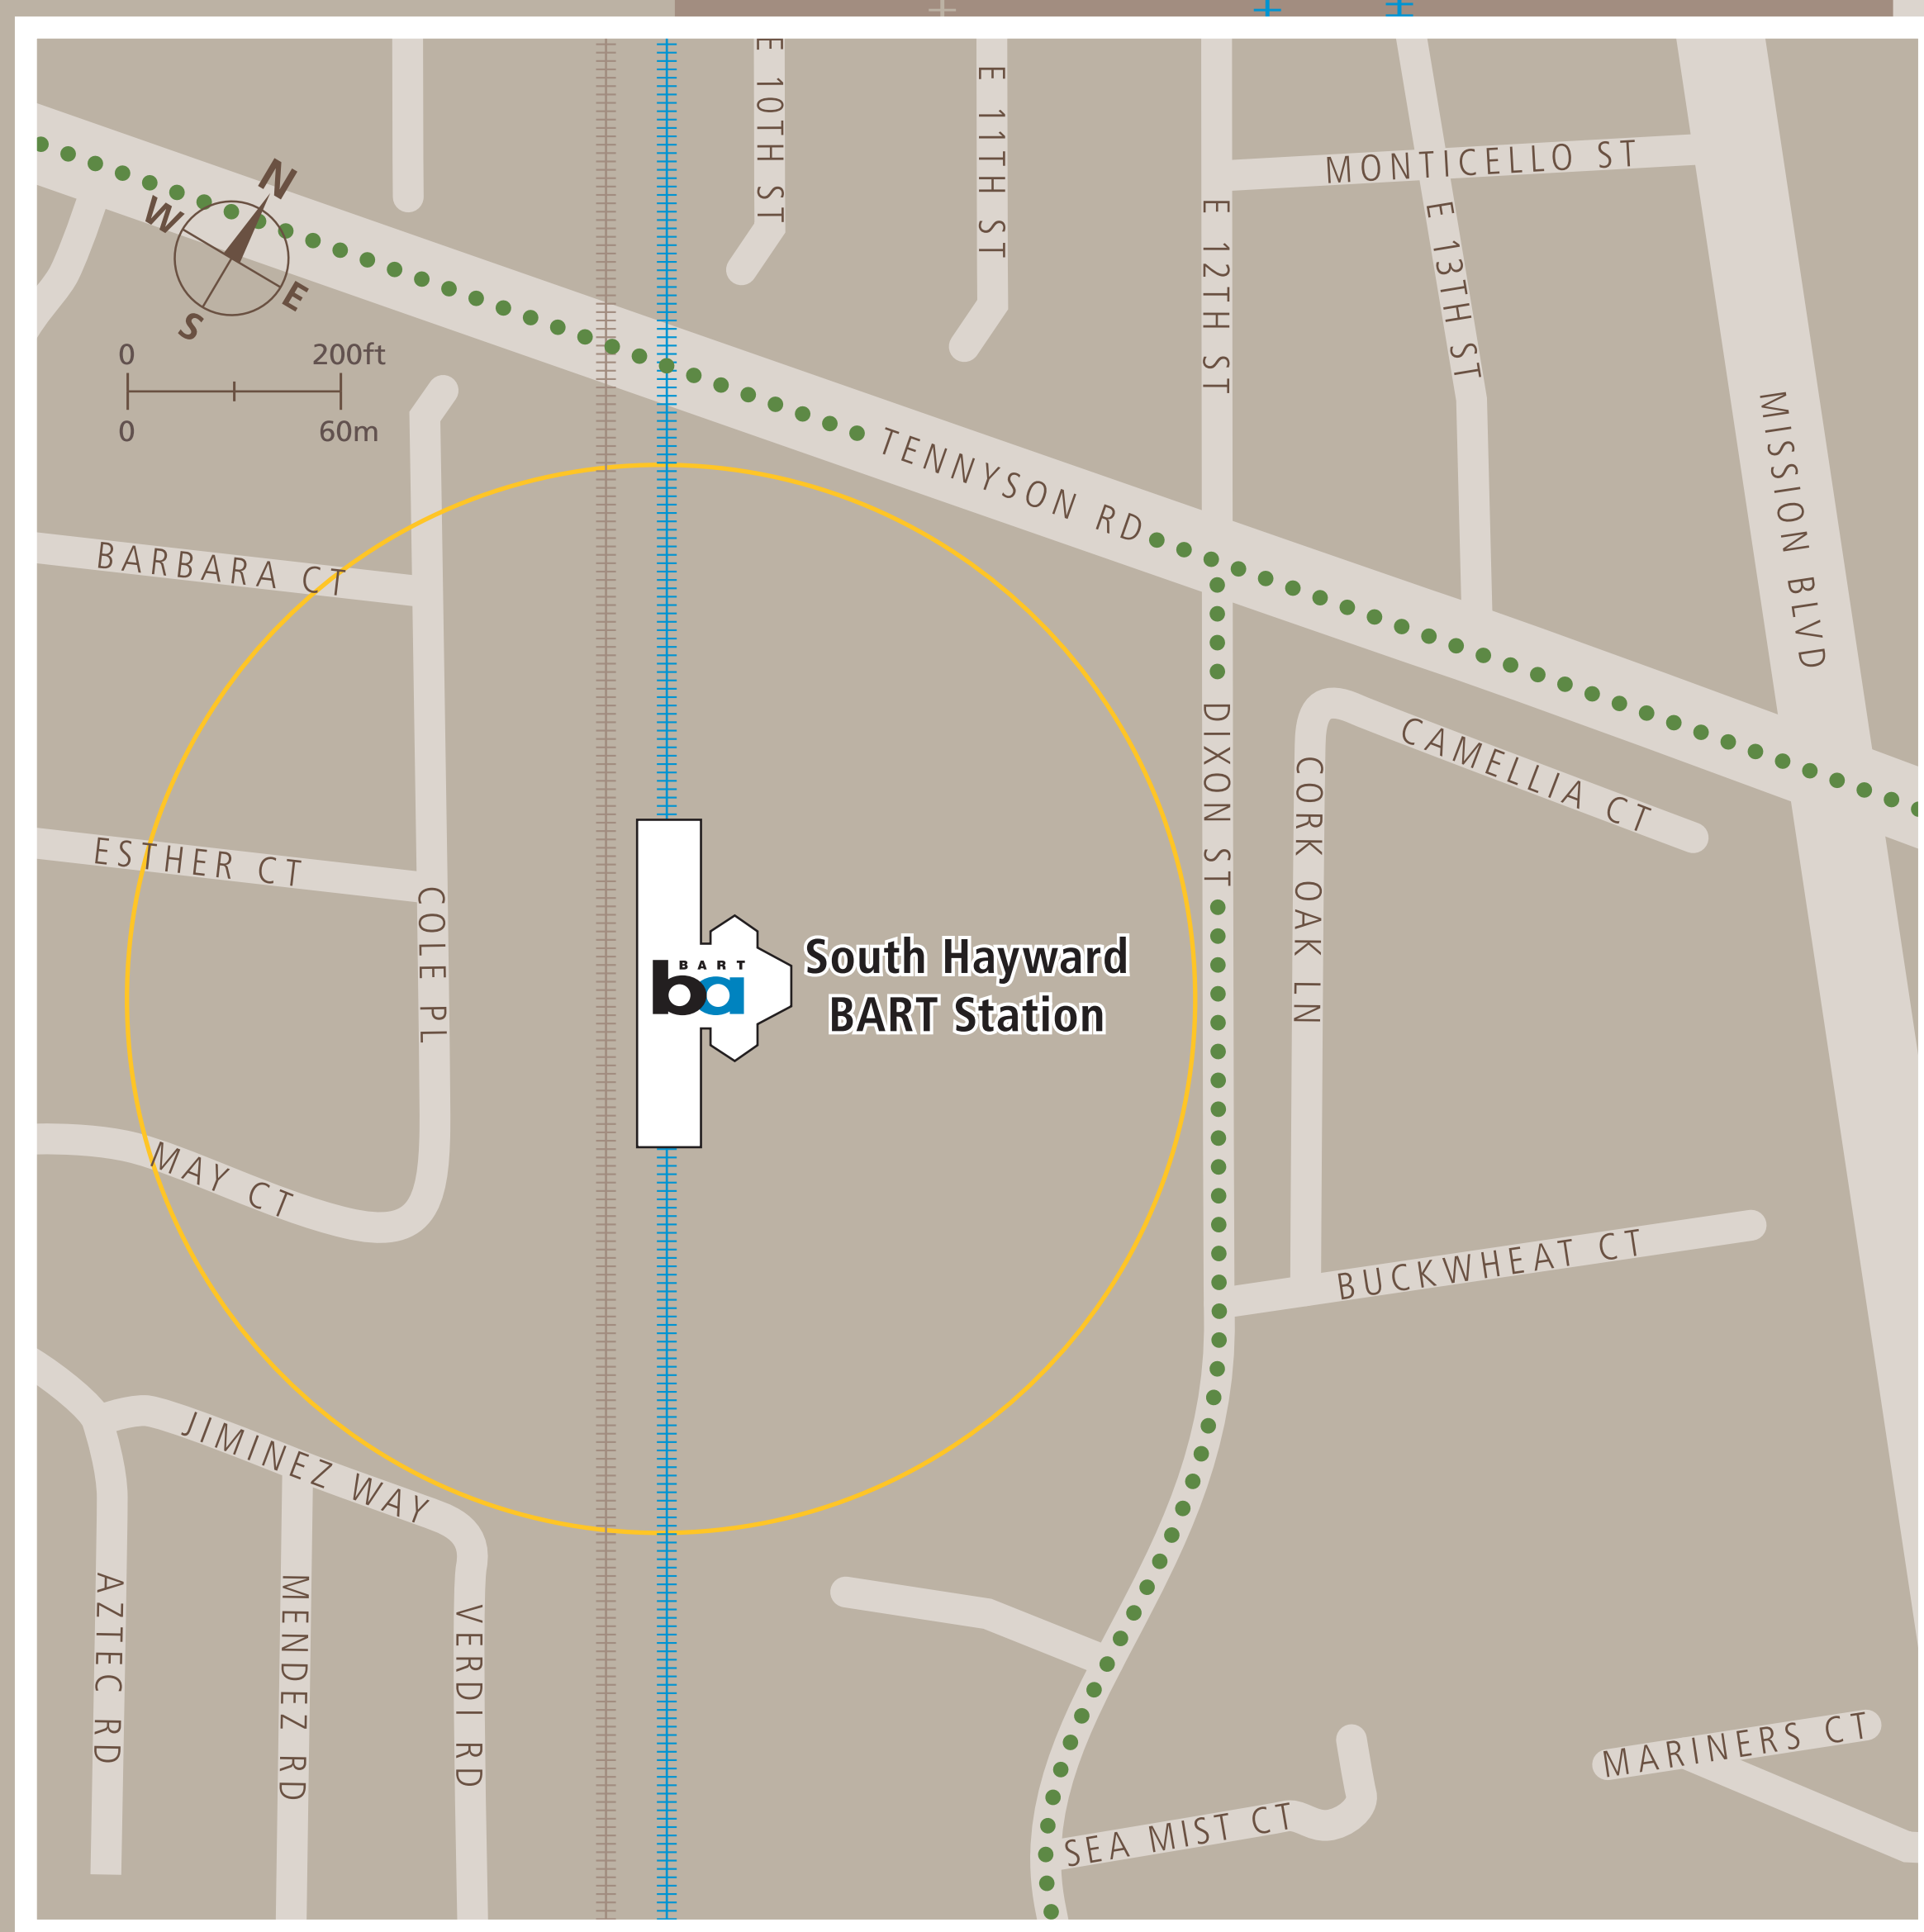

Transit Stops

With Bicycle Routes

Paradas del tránsito

公車站地圖

Transit Information

South Hayward Station

Hayward

Map Key

1. You Are Here
   - 3-Minute Walk
     500ft/150m Radius
   - Transit Information
   - BART Train
   - Bus
   - Transit Stop
   - Bicycle Lockers
   - Bicycle Parking
   - Bicycle Routes
   - Elevator
   - Escalator
   - Parking
   - Passenger Pick-up/Drop-off
   - Restrooms
   - Stairs
   - Station Agent Booth
2. Ticket Vending:
3. Clipper / Add Cash Value
   - Addfare
   - Wheelchair Accessible

Transit Lines

AC Transit Buses	
Local Bus Lines	
22	Clockwise loop, to Hayward BART
22	Counterclockwise loop, to Hayward BART
37	Clockwise loop, to Hayward BART
37	Counterclockwise loop, to Hayward BART
83	Hayward BART
85	San Leandro BART
85	Union Landing Transit Center
86	Hayward BART
99	Bay Fair BART
99	Fremont BART
All Nighter Lines	
801	Downtown Oakland
801	Fremont BART

Station Area Map