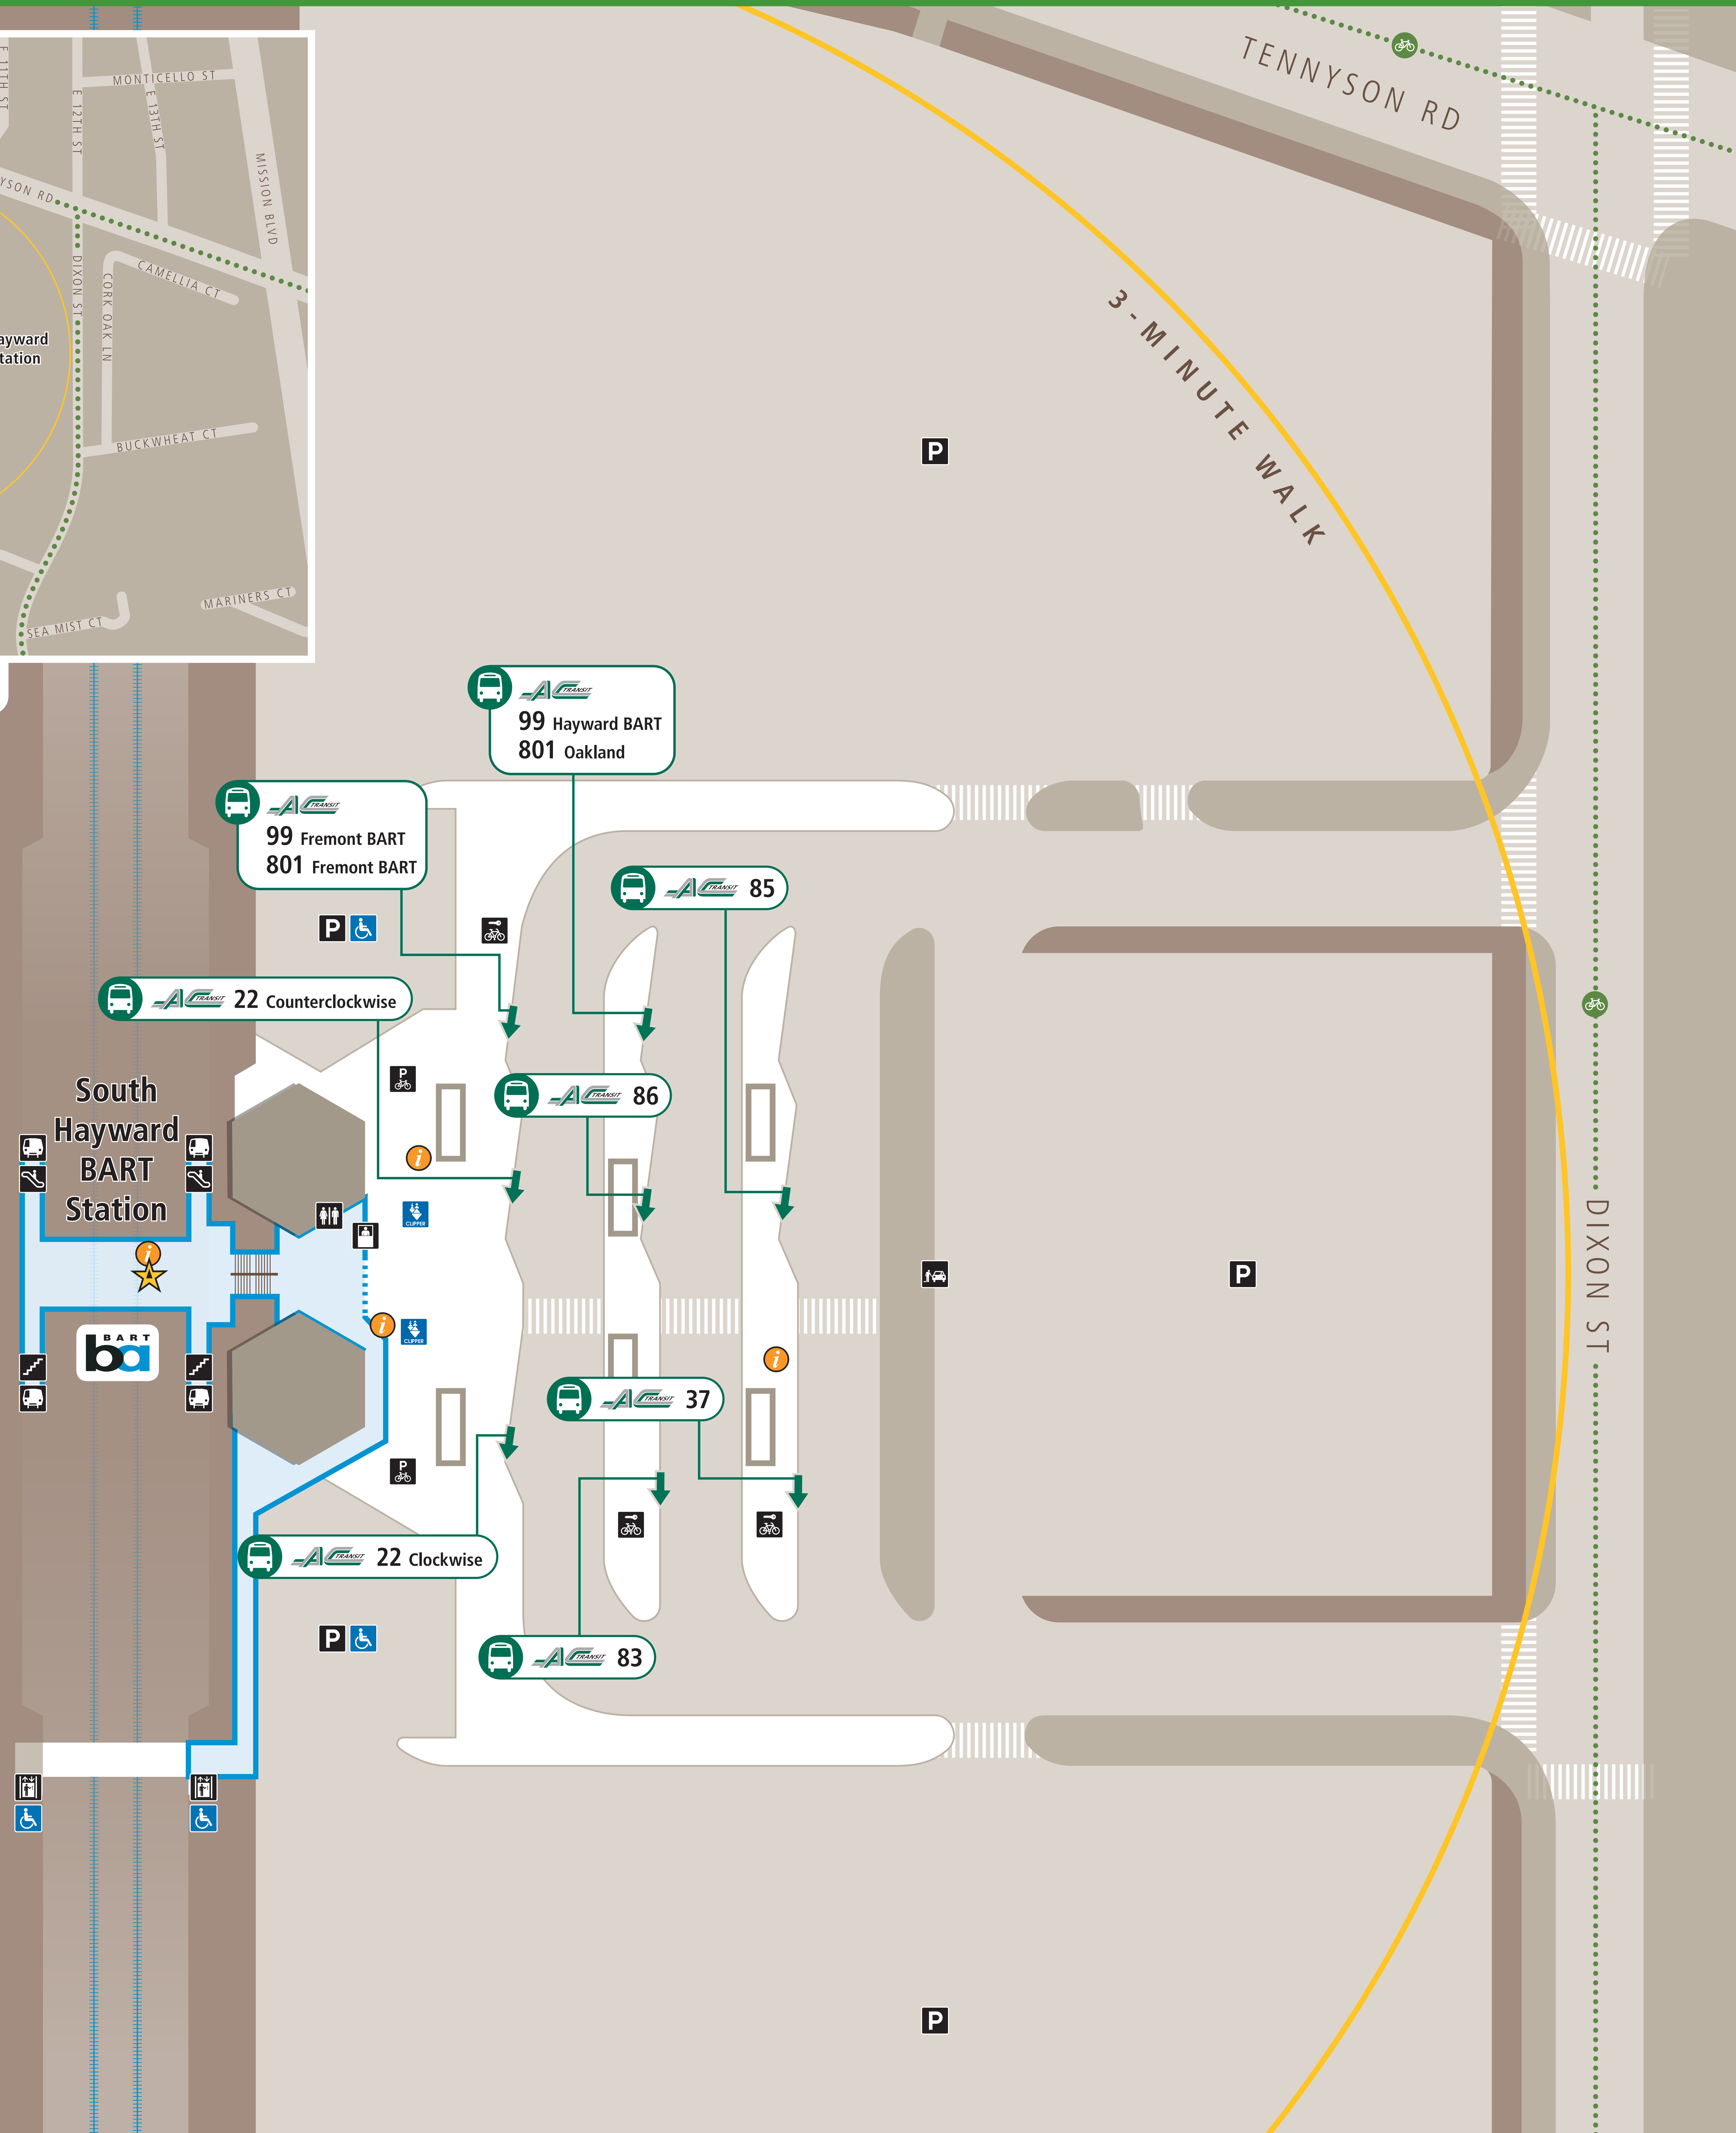

**Free Bay Area
Transit Information**
Dial 5-1-1 or visit 511.org